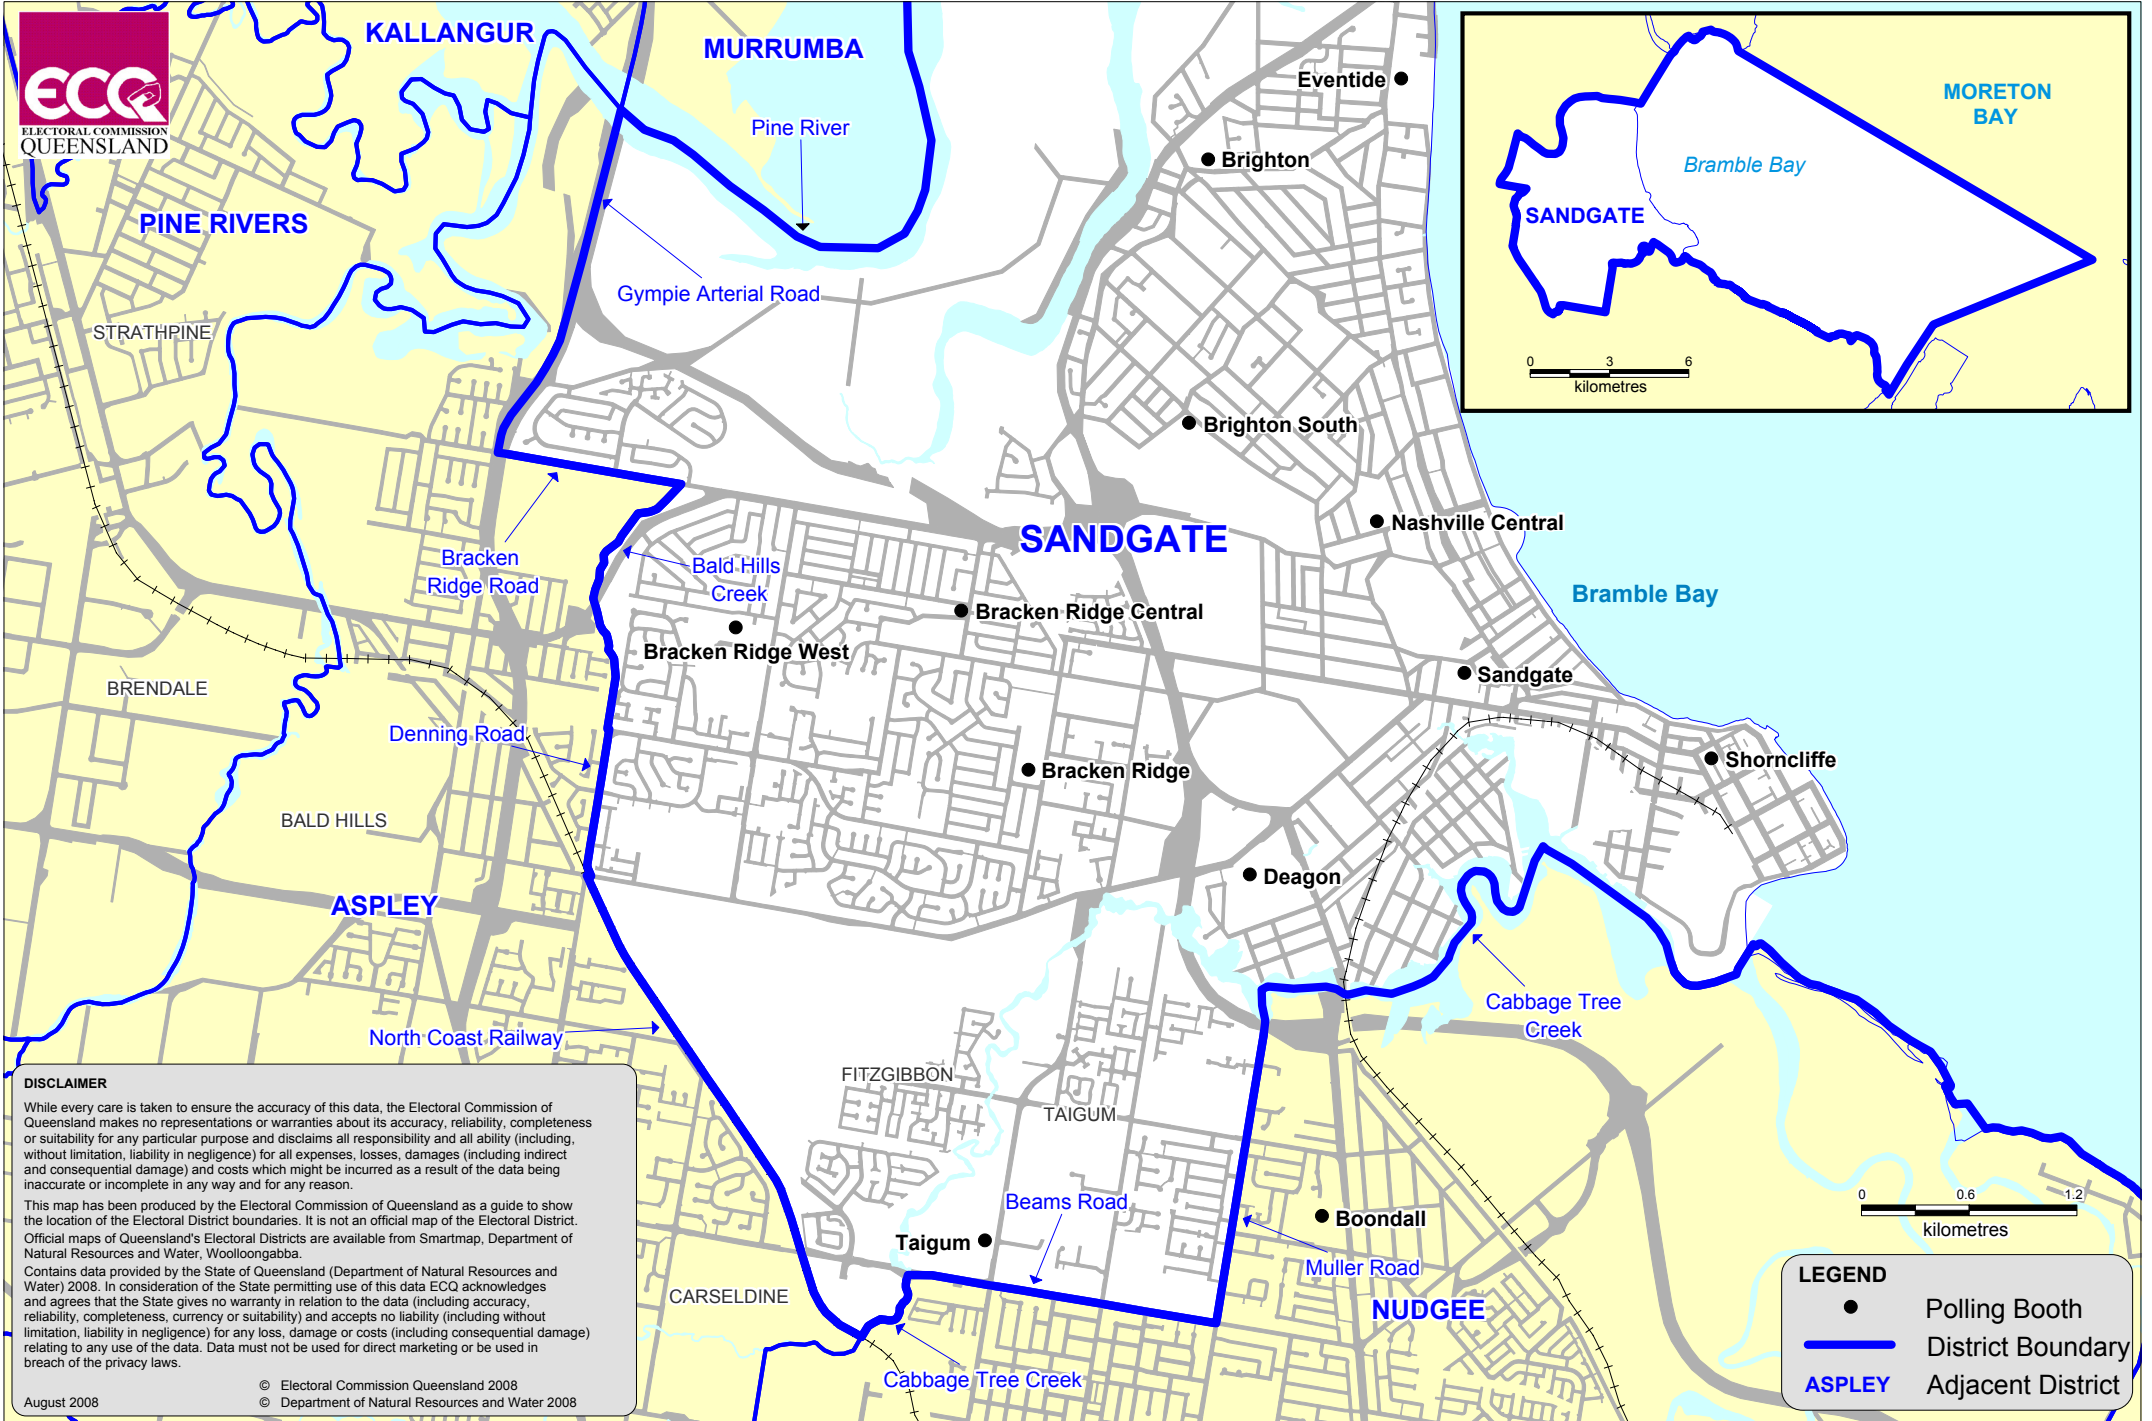

QUEENSLAND STATE ELECTION 2009 SHOWING POLLING BOOTH LOCATIONS

Sandgate District

Electors at Close of Roll: 29,852

No. of Booths: 13

DISCLAIMER

© Electoral Commission Queensland 2008
© Department of Natural Resources and Water 2008

August 2008