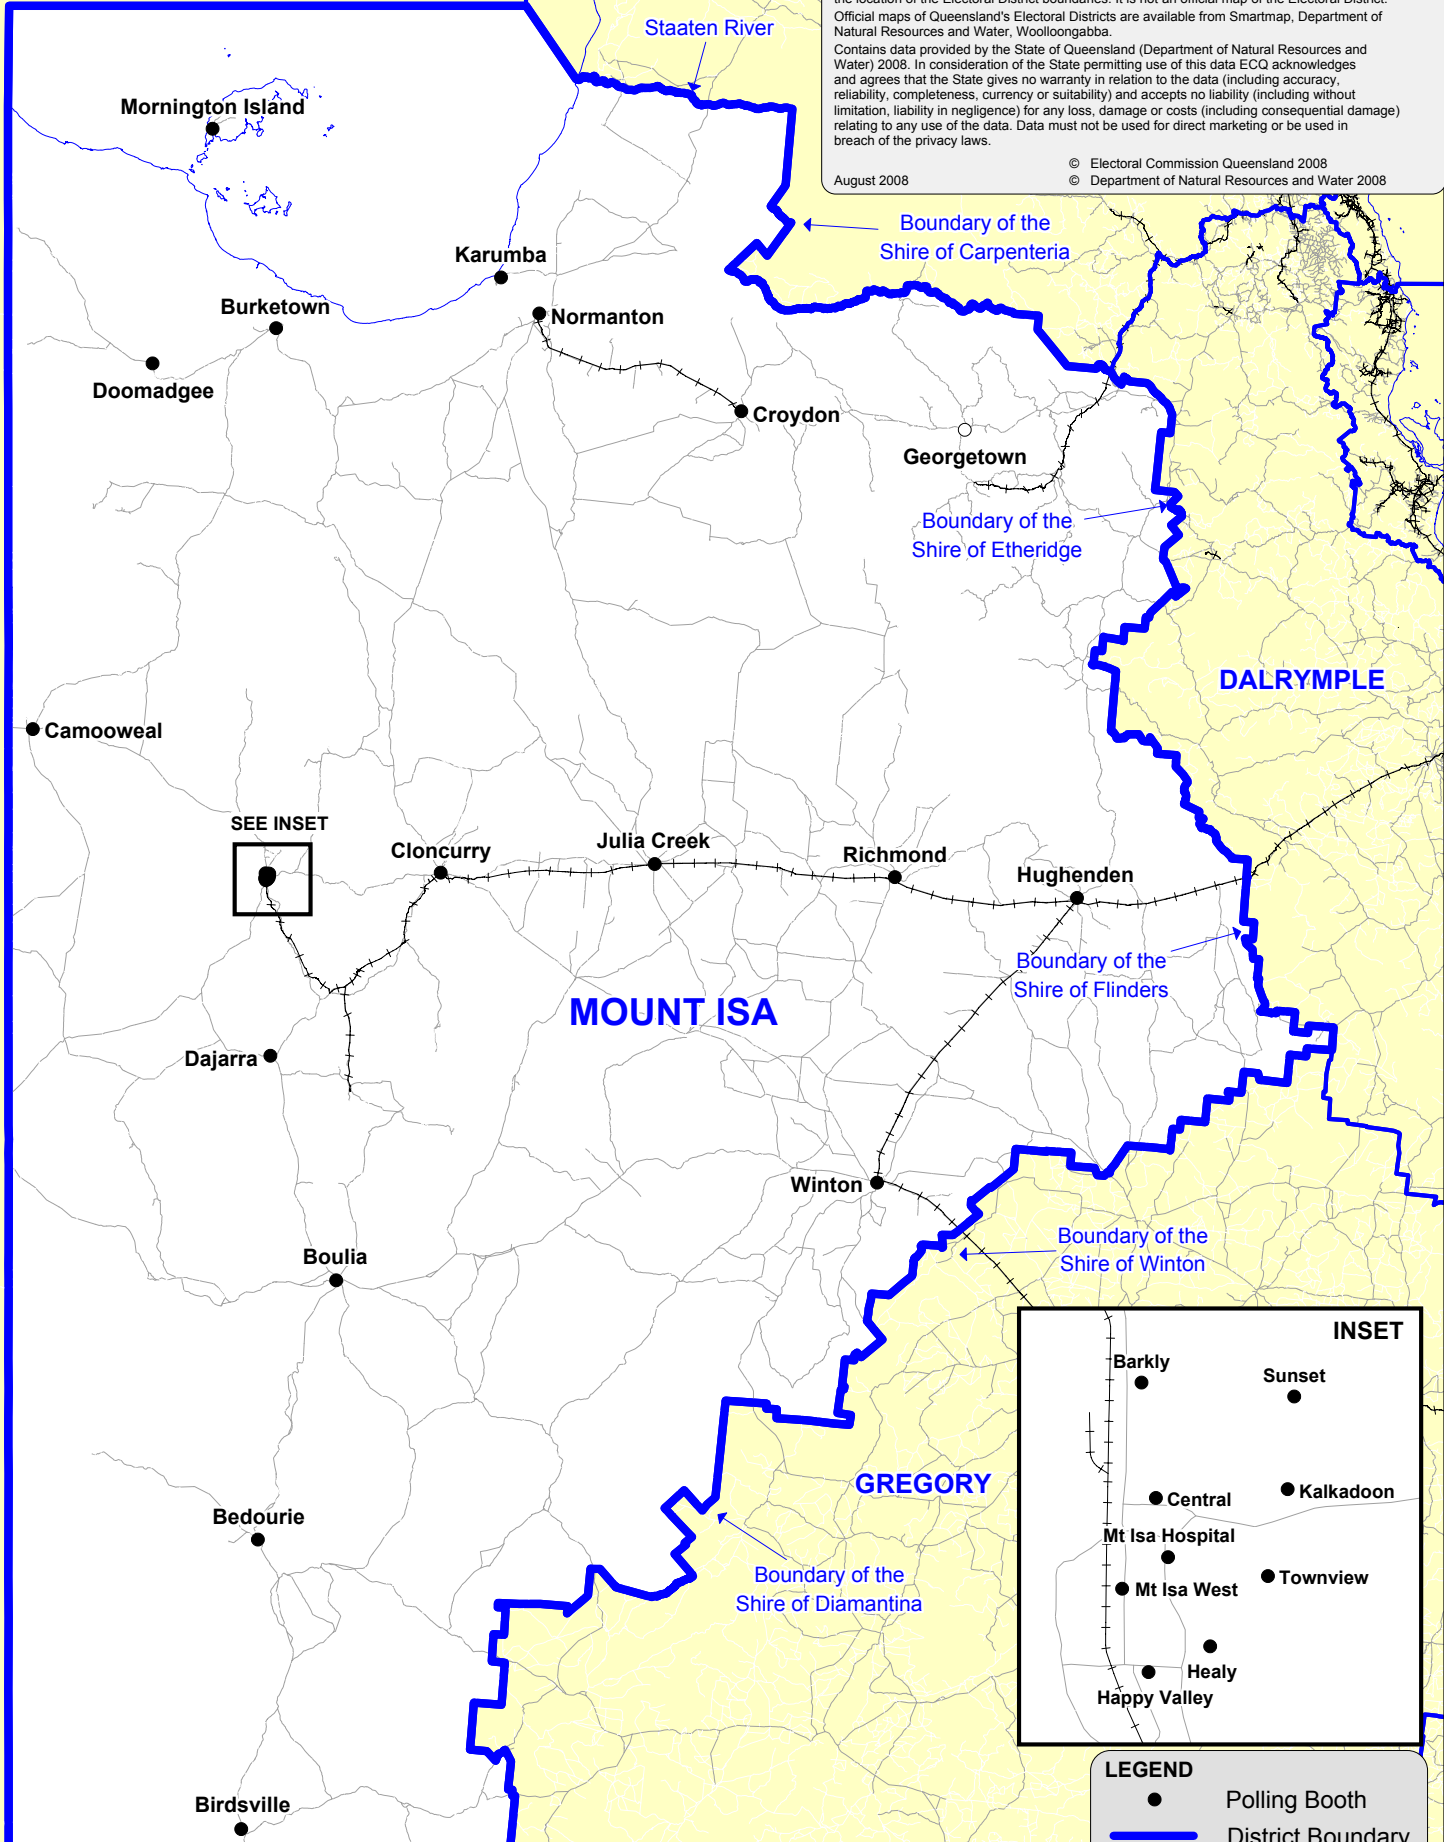

LEGEND

- Polling Booth
- District Boundary
- ASPLEY Adjacent District