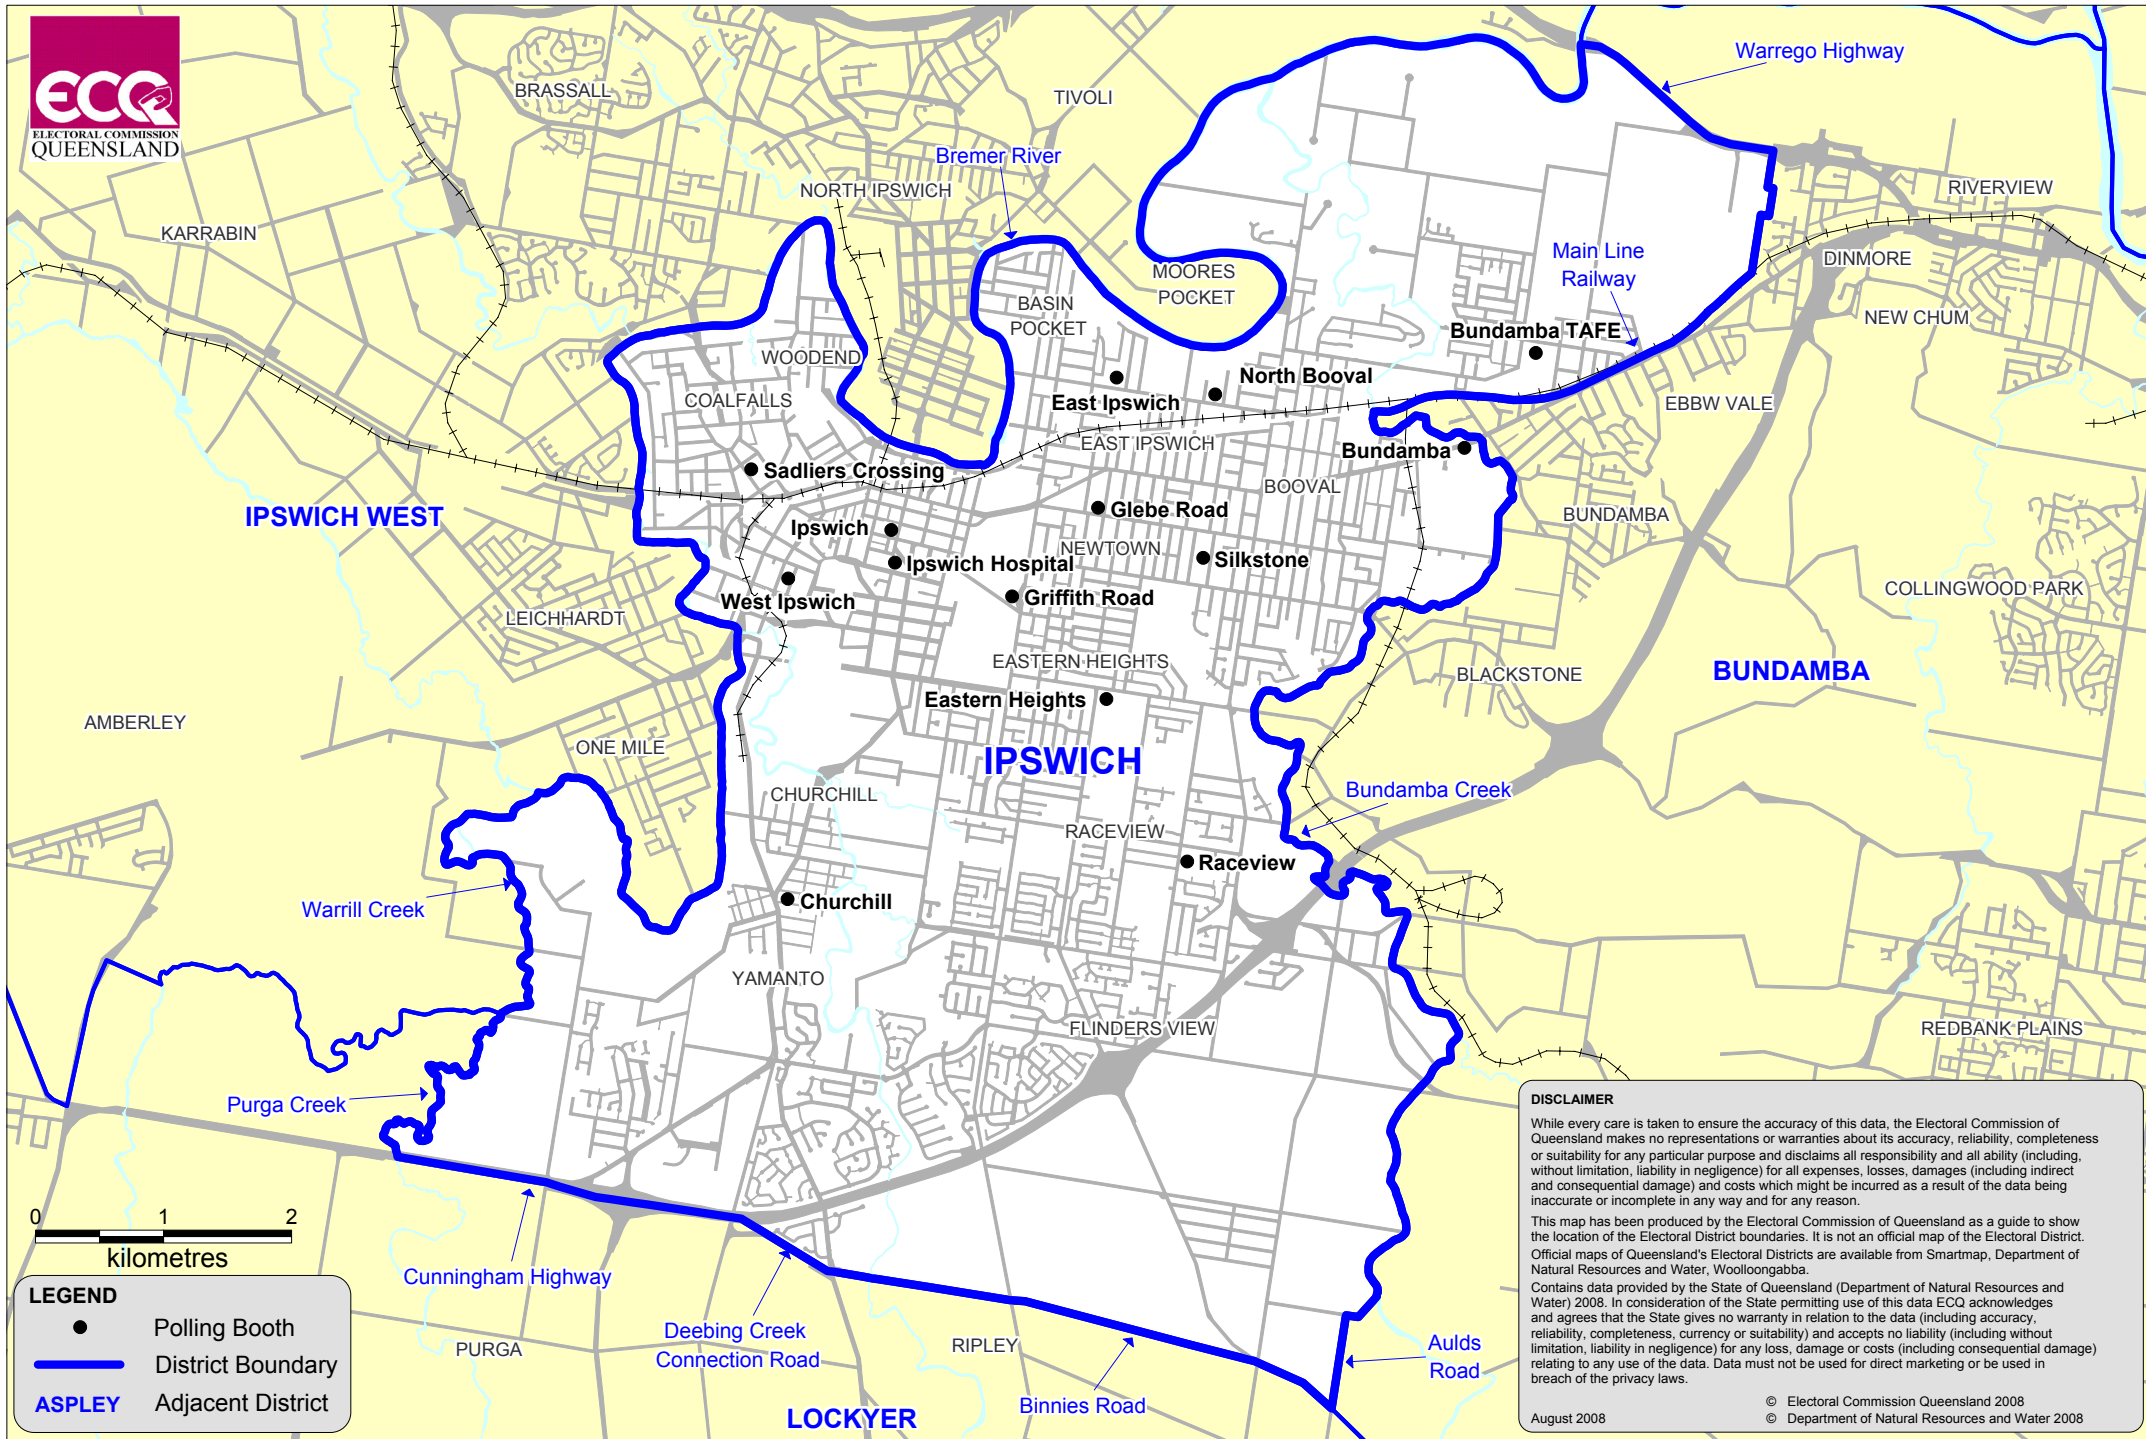

QUEENSLAND STATE ELECTION 2009 SHOWING POLLING BOOTH LOCATIONS

Ipswich District

Electors at Close of Roll: 30,411

No. of Booths: 15

LEGEND

- Polling Booth
- District Boundary
- ASPLEY Adjacent District

DISCLAIMER

This map has been produced by the Electoral Commission of Queensland as a guide to show the location of the Electoral District boundaries. It is not an official map of the Electoral District. Official maps of Queensland's Electoral Districts are available from Smartmap, Department of Natural Resources and Water, Woolloongabba.