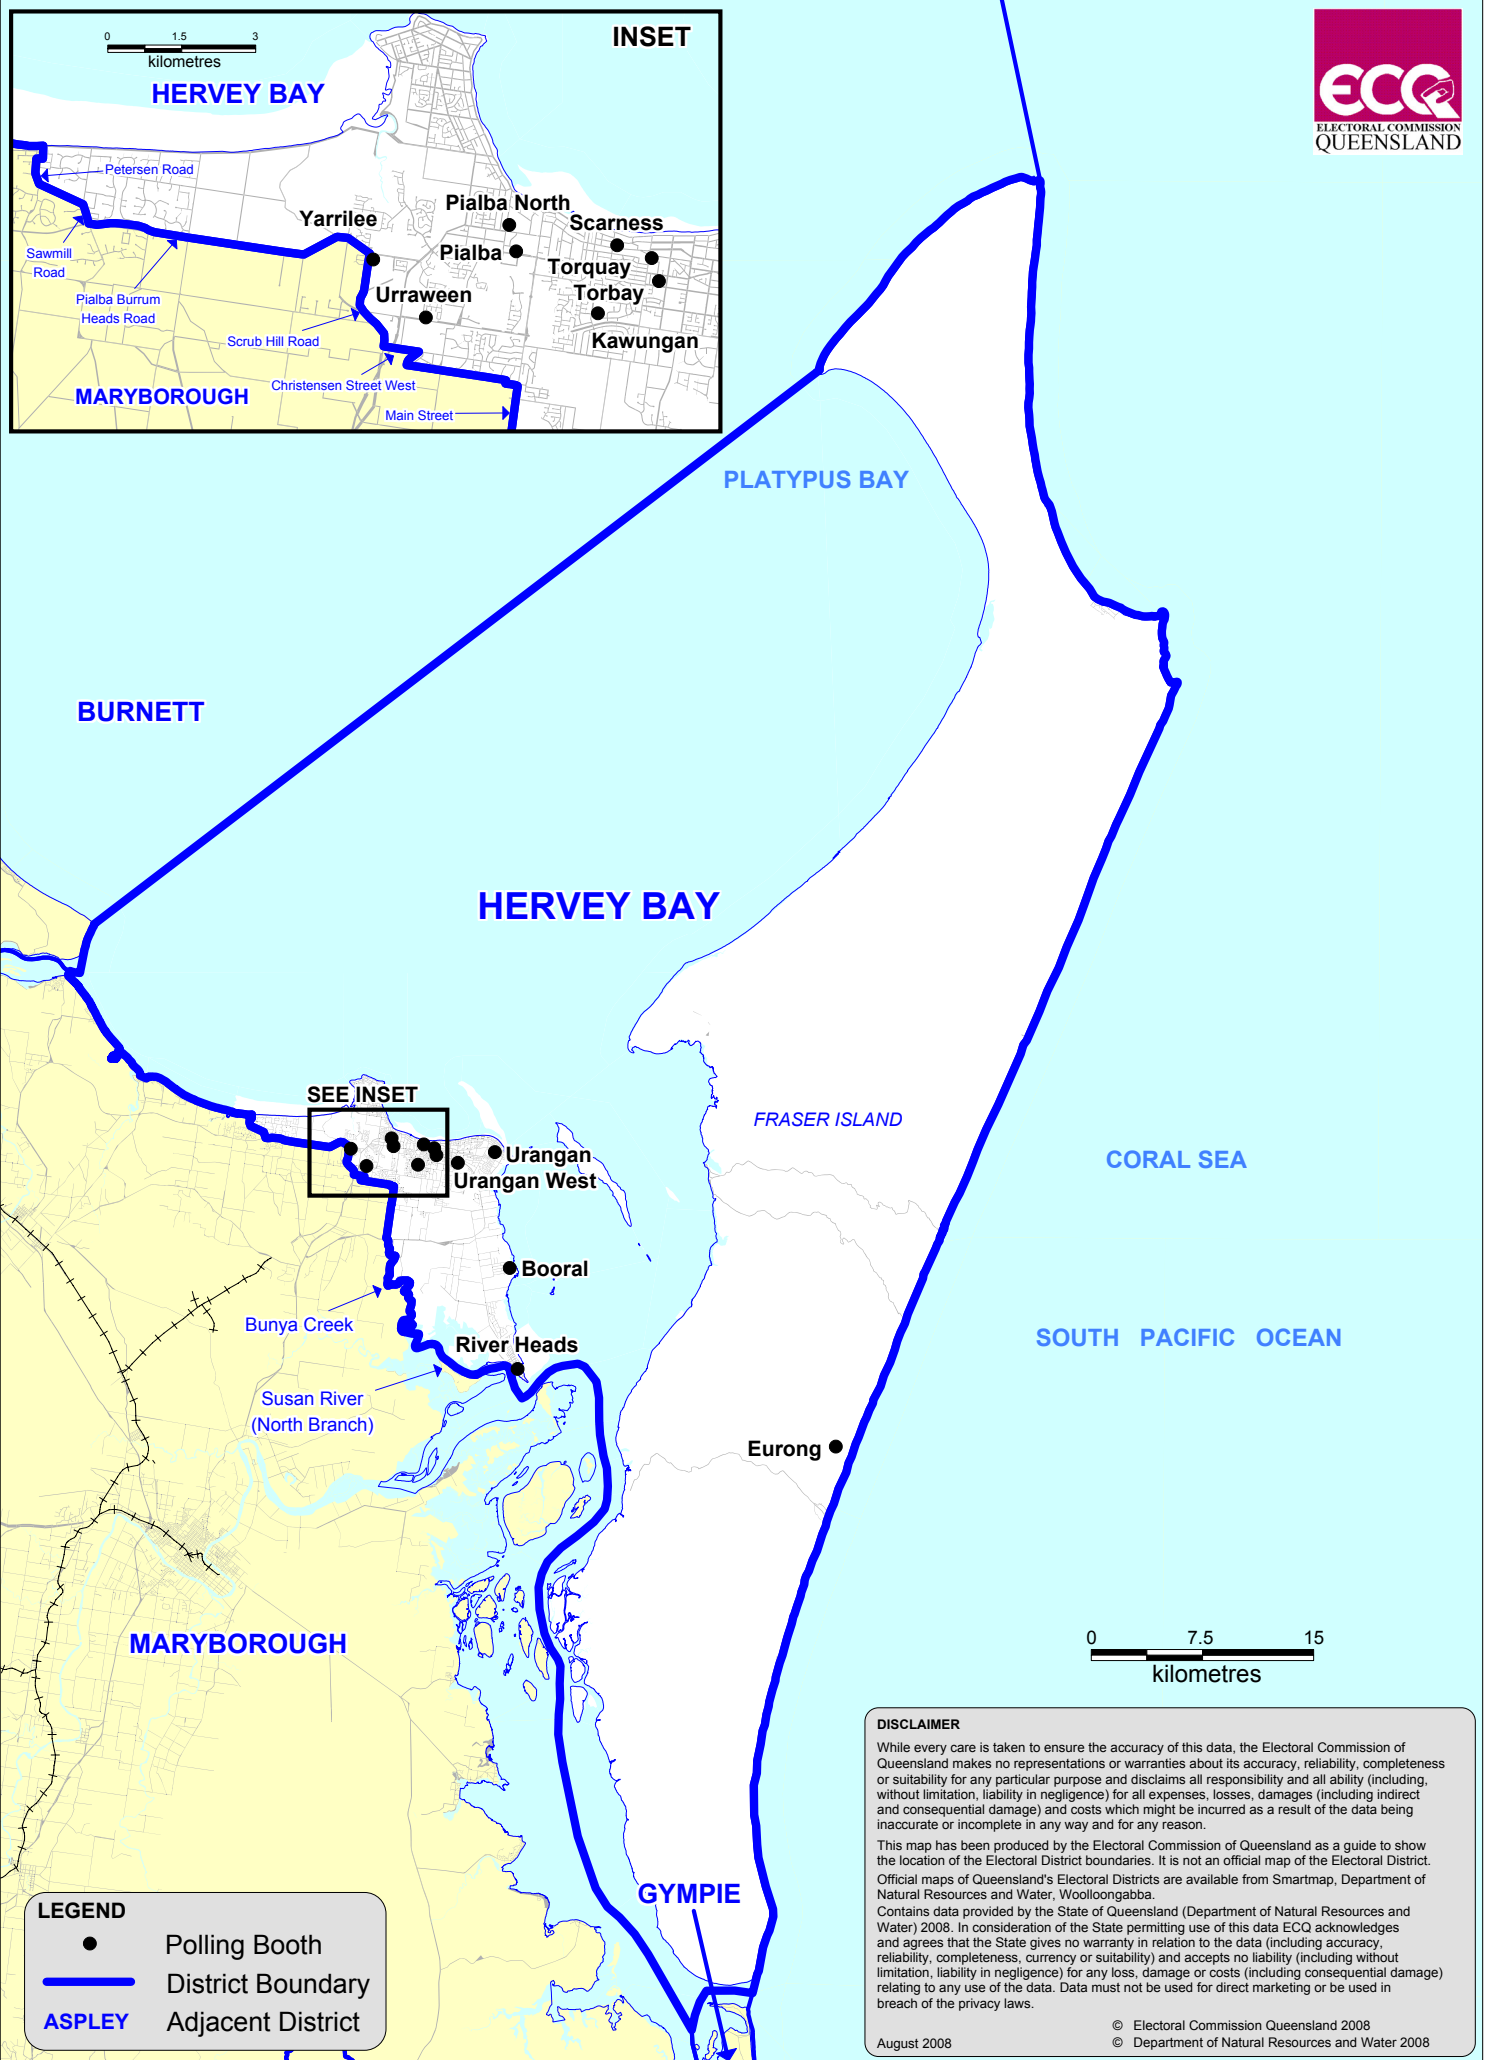

QUEENSLAND STATE ELECTION 2009 SHOWING POLLING BOOTH LOCATIONS
Hervey Bay District Electors at Close of Roll: 31,876 No. of Booths: 14

LEGEND

- Polling Booth
- District Boundary
- ASPLEY Adjacent District

This map has been produced by the Electoral Commission of Queensland as a guide to show the location of the Electoral District boundaries. It is not an official map of the Electoral District. Official maps of Queensland's Electoral Districts are available from Smartmap, Department of Natural Resources and Water, Woollongabba.