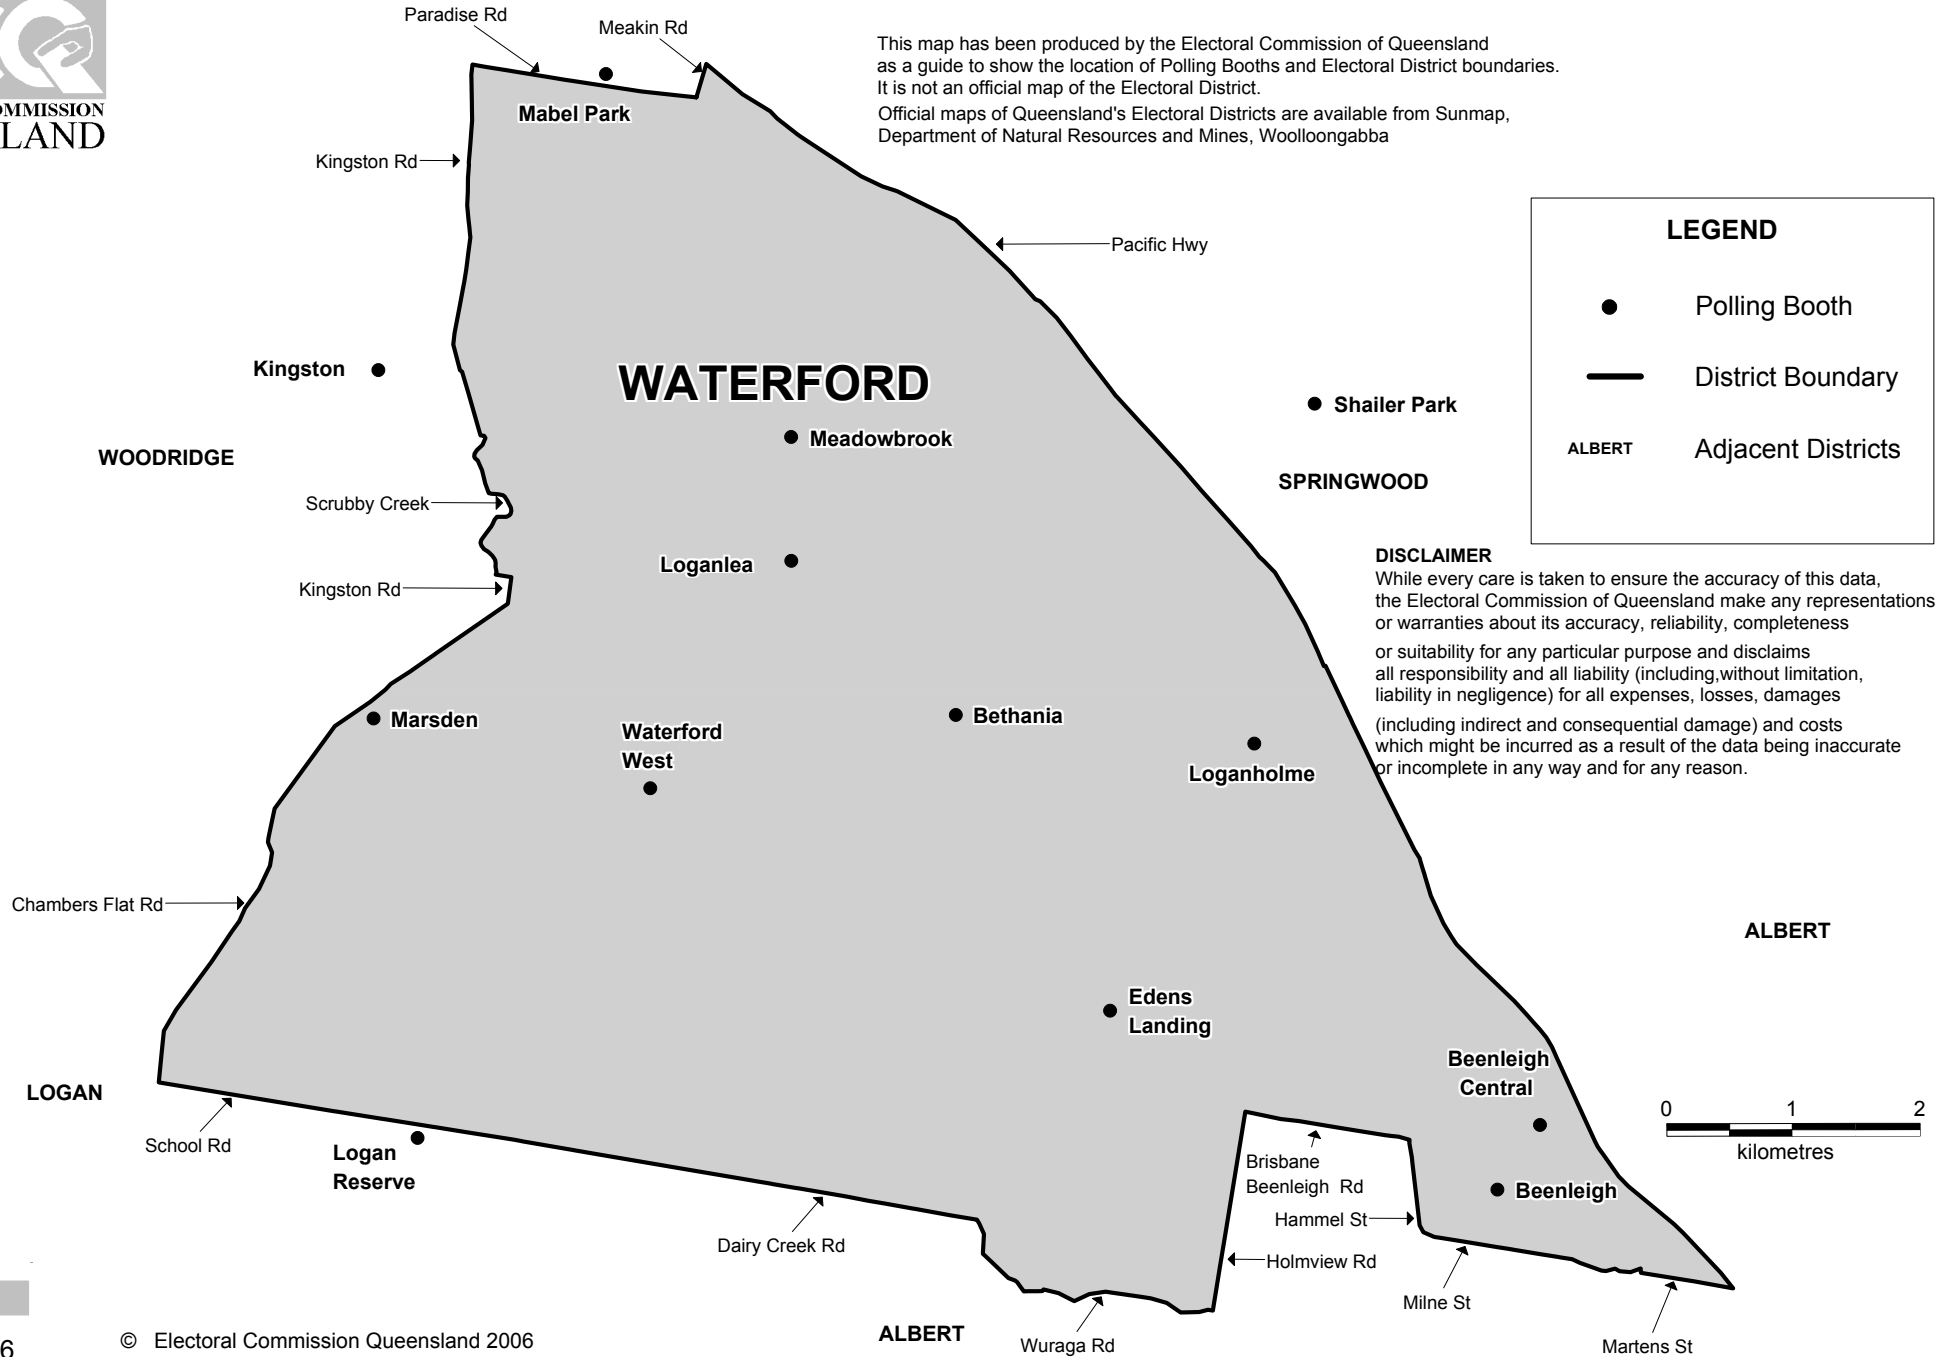

QUEENSLAND STATE ELECTION 2006 SHOWING POLLING BOOTH LOCATIONS.

Waterford District

Electors at close of Roll: 27,507

No. of Booths: 14

This map has been produced by the Electoral Commission of Queensland as a guide to show the location of Polling Booths and Electoral District boundaries. It is not an official map of the Electoral District. Official maps of Queensland's Electoral Districts are available from Sunmap, Department of Natural Resources and Mines, Woolloongabba

LEGEND

- Polling Booth
- District Boundary
- ALBERT Adjacent Districts

DISCLAIMER
While every care is taken to ensure the accuracy of this data, the Electoral Commission of Queensland make any representations or warranties about its accuracy, reliability, completeness or suitability for any particular purpose and disclaims all responsibility and all liability (including, without limitation, liability in negligence) for all expenses, losses, damages (including indirect and consequential damage) and costs which might be incurred as a result of the data being inaccurate or incomplete in any way and for any reason.