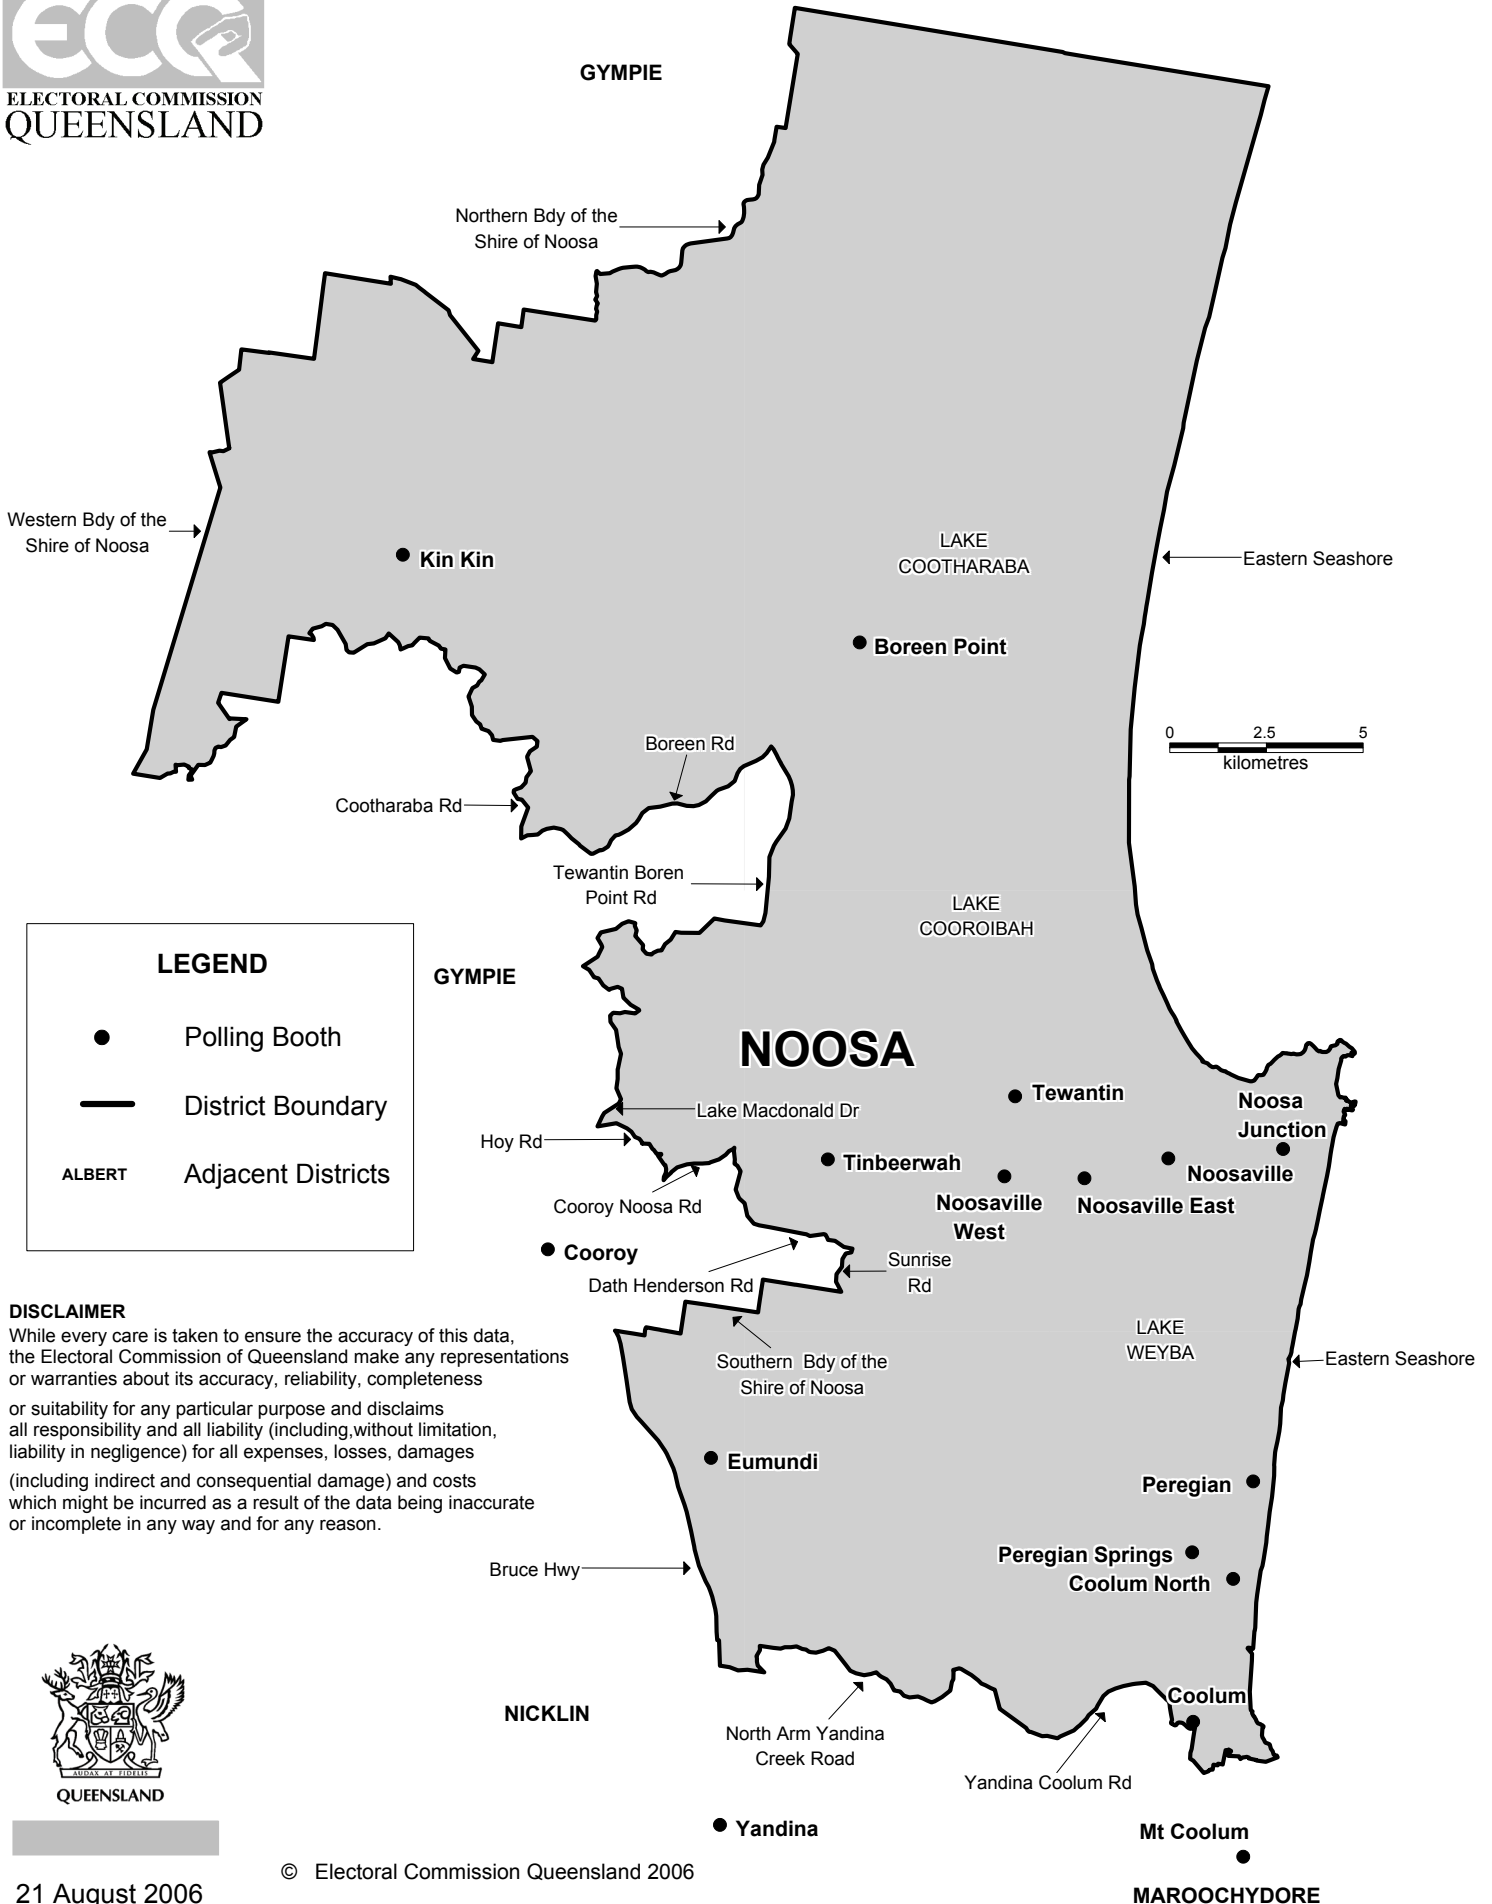

# QUEENSLAND STATE ELECTION 2006 SHOWING POLLING BOOTH LOCATIONS.

Noosa District

Electors at close of Roll: 33,264

No. of Booths: 17

This map has been produced by the Electoral Commission of Queensland as a guide to show the location of Polling Booths and Electoral District boundaries. It is not an official map of the Electoral District.

Official maps of Queensland's Electoral Districts are available from Sunmap, Department of Natural Resources and Mines, Woolloongabba

### LEGEND

- Polling Booth
- District Boundary
- ALBERT Adjacent Districts