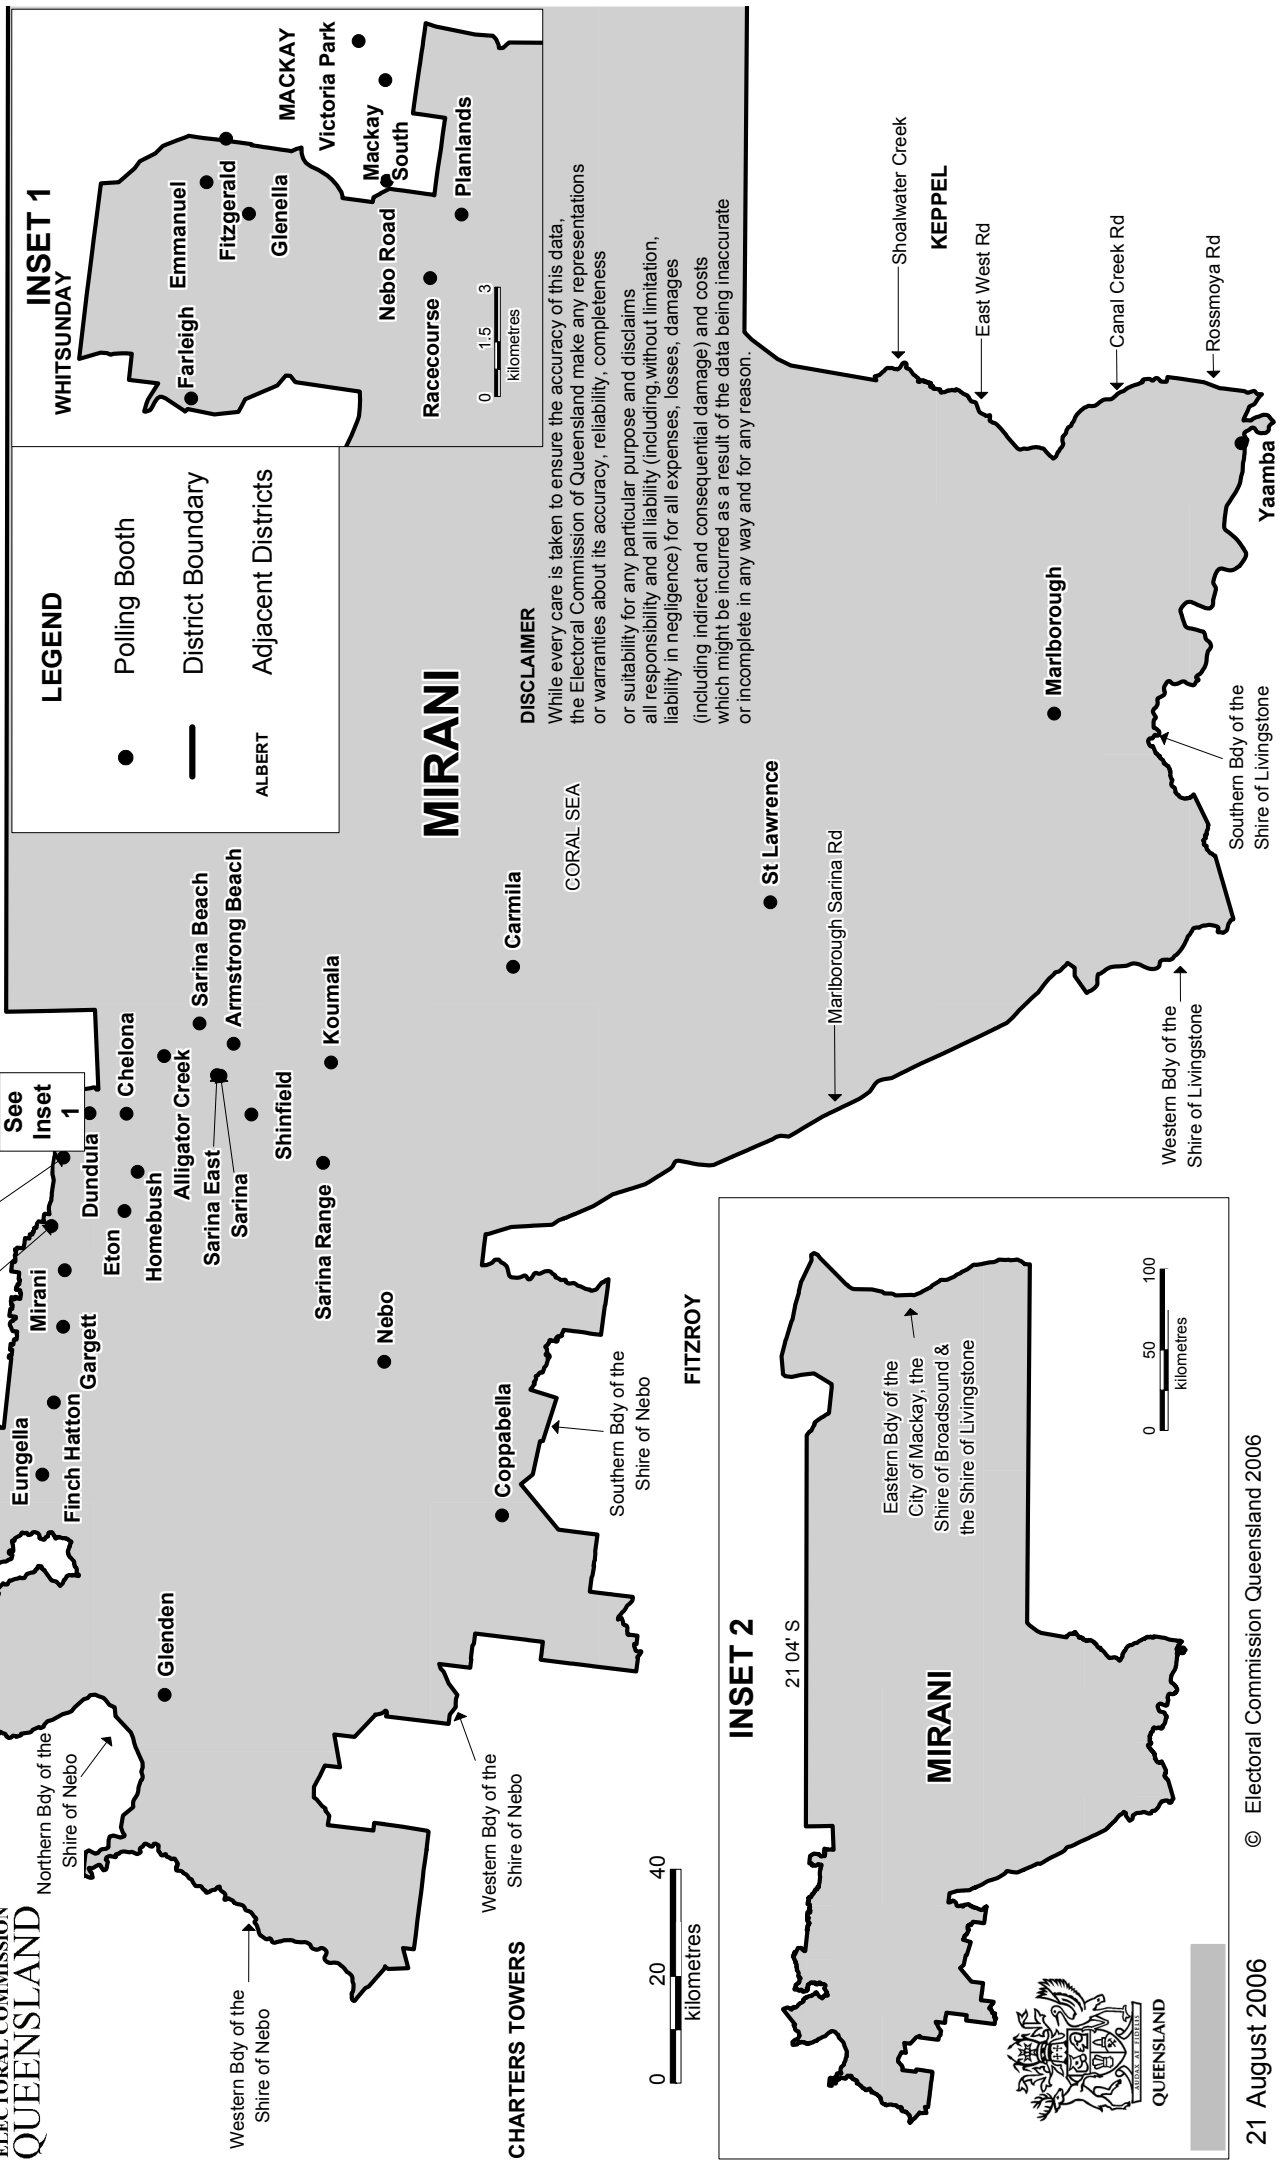

QUEENSLAND STATE ELECTION 2006 SHOWING POLLING BOOTH LOCATIONS.

Mirani District
Electors at close of Roll: 26,179

No. of Booths: 35

This map has been produced by the Electoral Commission of Queensland as a guide to show the location of Polling Booths and Electoral District boundaries. It is not an official map of the Electoral District.

Official maps of Queensland's Electoral Districts are available from Sunmap, Department of Natural Resources and Mines, Woolloongabba

LEGEND

- Polling Booth
- District Boundary
- ALBERT Adjacent Districts

INSET 1

INSET 2