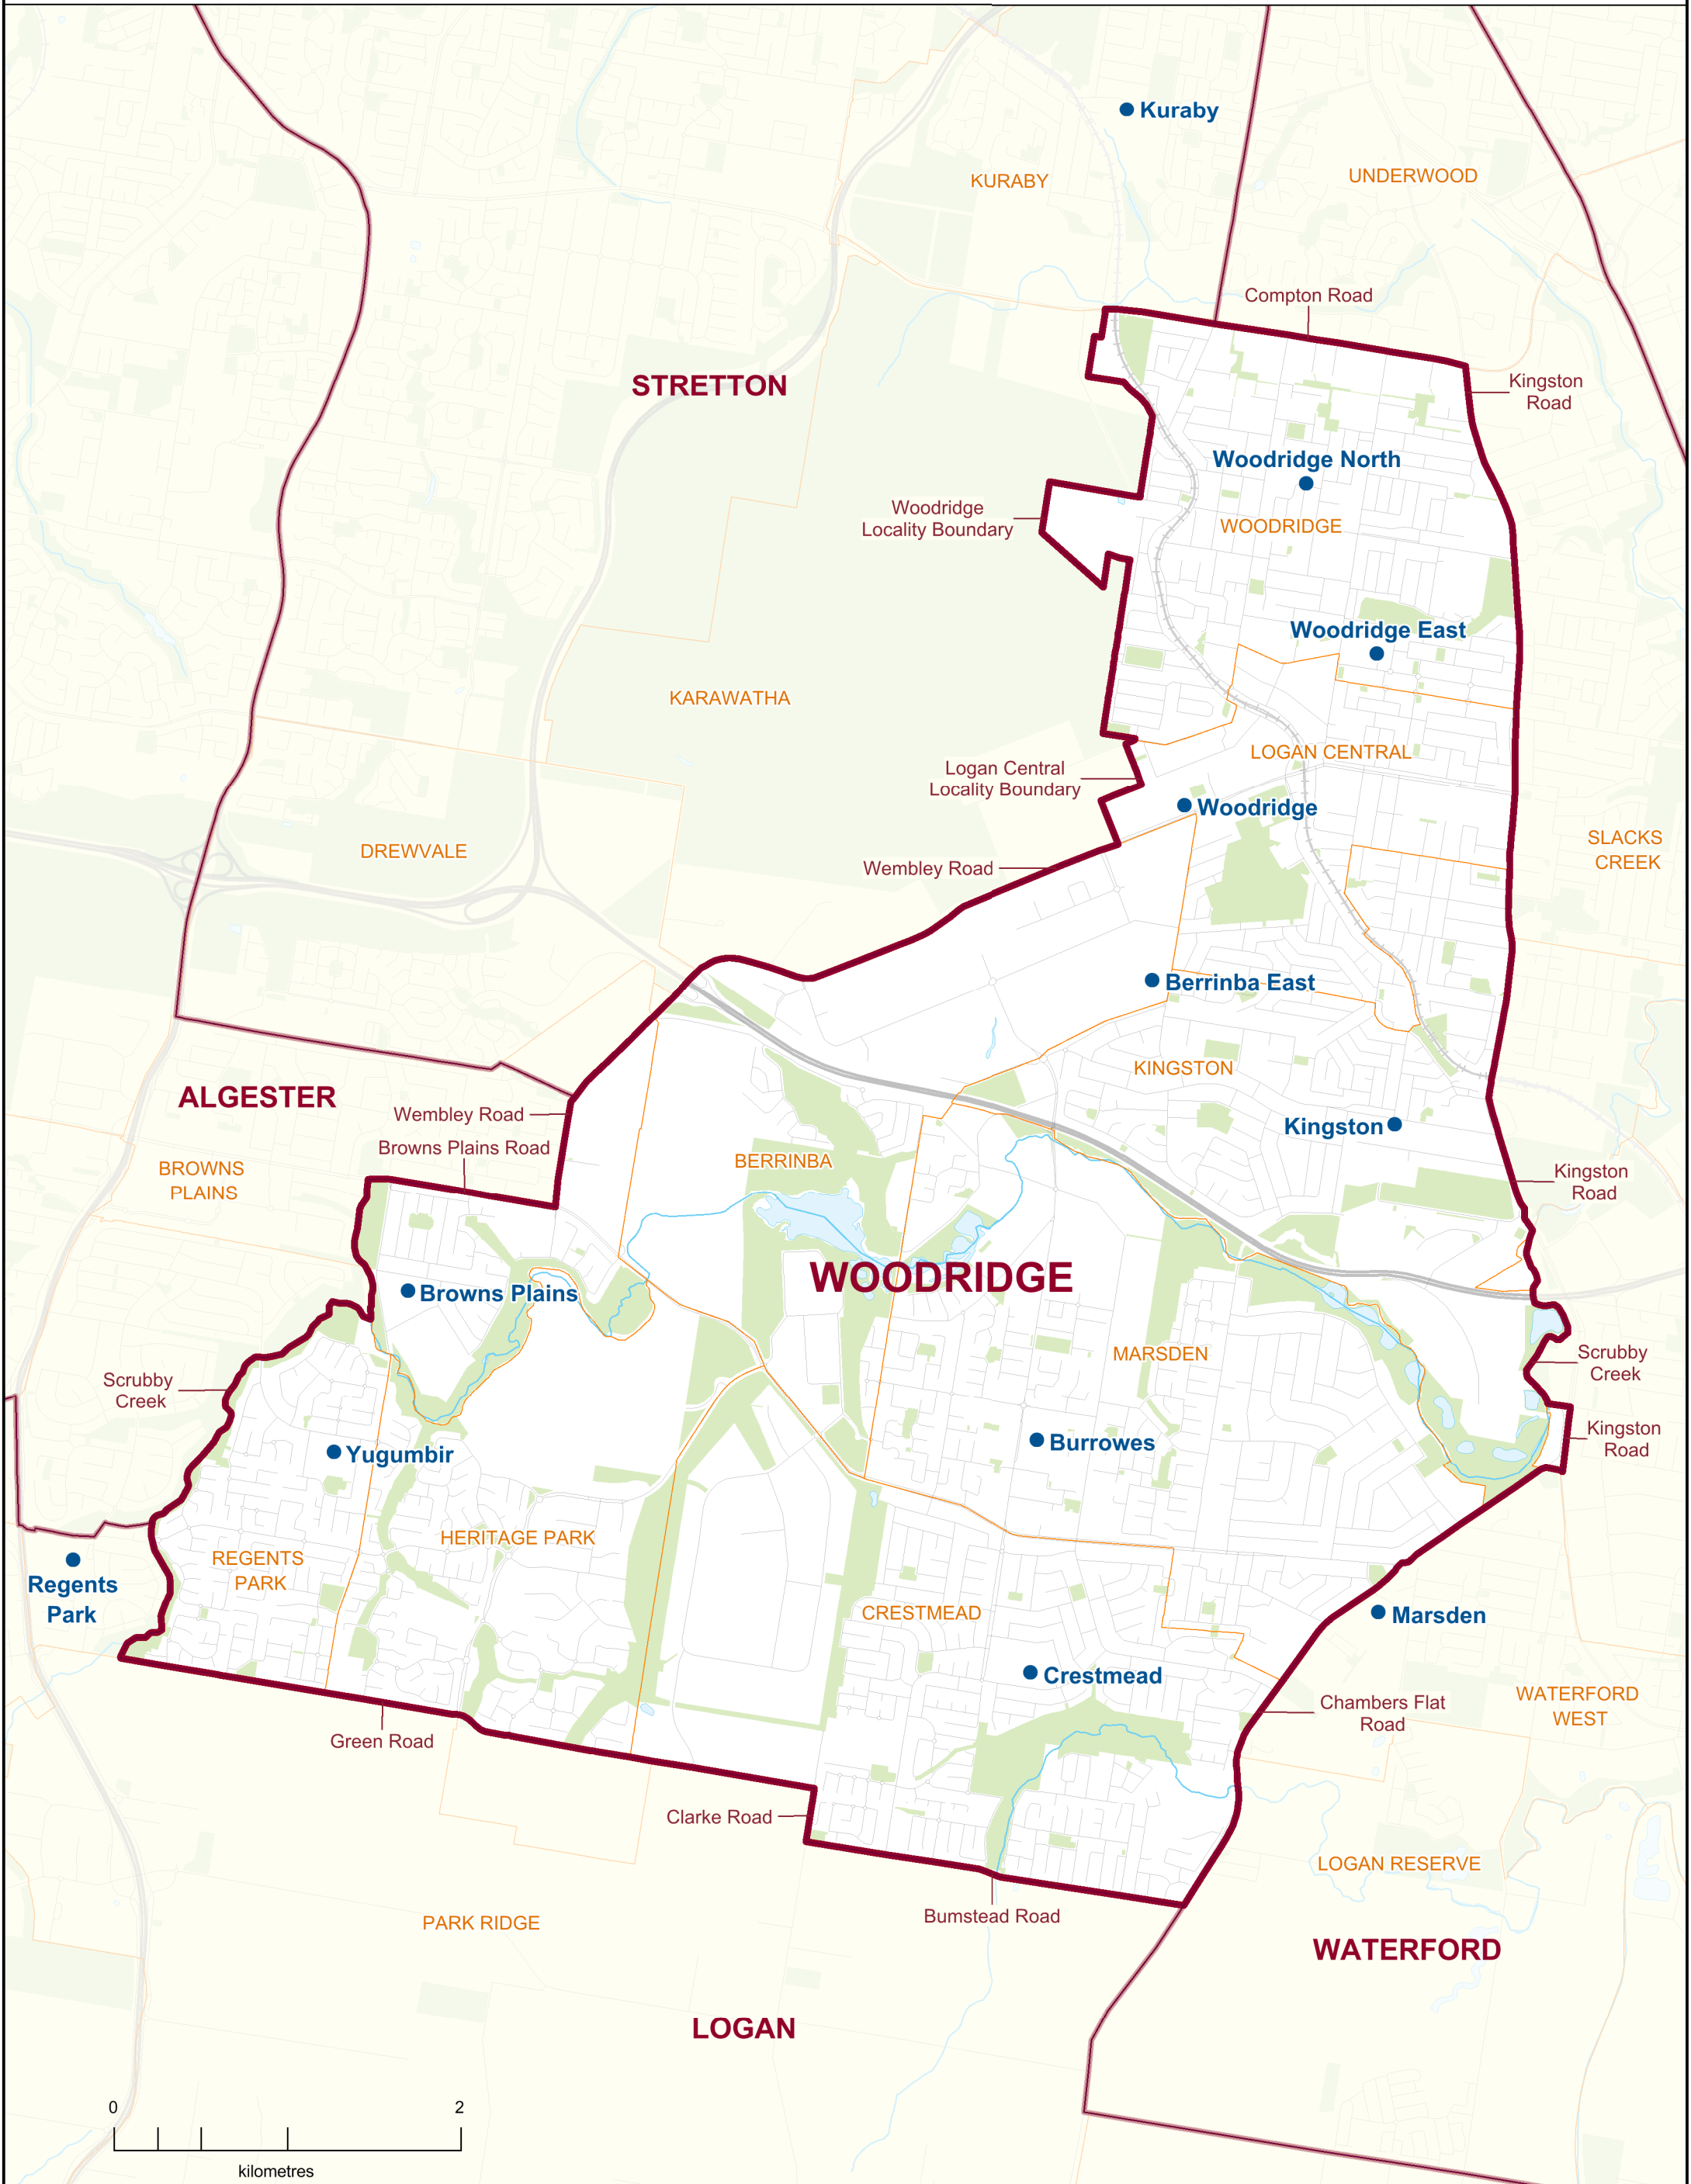

2017 QUEENSLAND STATE ELECTION
Polling Booth Locations
ELECTORAL DISTRICT OF
WOODRIDGE
ELECTION DATE: 25 November 2017

- Polling Booth
- District Boundary
- Locality Boundary
- Road
- Watercourse / Waterbody
- Reserve / Park

DISCLAIMER
 This map has been produced by the ECQ as a guide only, to show electoral boundaries and polling booths.
 This product was created using datasets from various authoritative sources and has been provided 'As Is'. ECQ therefore does not accept liability for any expenses, losses, damages caused by use of this product.

Polling Booth Locations

ELECTORAL DISTRICT OF WOODRIDGE

Polling Booth Name	Polling Booth Address	Opening Hours: Saturday, 25 November 2017 (8am-6pm)	Wheelchair Access
Berrinba East	Berrinba East State School, Bardon Road, BERRINBA		A
Browns Plains	Browns Plains State School, Mayfair Drive, BROWNS PLAINS		F
Burrowes	Burrowes State School, Third Avenue, MARSDEN		A
Crestmead	Crestmead State School, Augusta Street, CRESTMEAD		A
Kingston	Kingston State School, Juers Street, KINGSTON		A
Kuraby	Kuraby State School, 1523 Beenleigh Road, KURABY		F
Marsden	Marsden State High School, 106-130 Muchow Road, WATERFORD WEST		A
Regents Park	Regents Park State School, Emerald Drive, REGENTS PARK		A
Woodridge	Woodridge State High School, Wembley Road, WOODRIDGE		
Woodridge East	St Pauls School, 3 St Pauls Dr (off Jean St), WOODRIDGE		A
Woodridge North	Woodridge North State School, Arthur Street, WOODRIDGE		A
Yugumbir	Yugumbir State School, Vansittart Road, REGENTS PARK		F