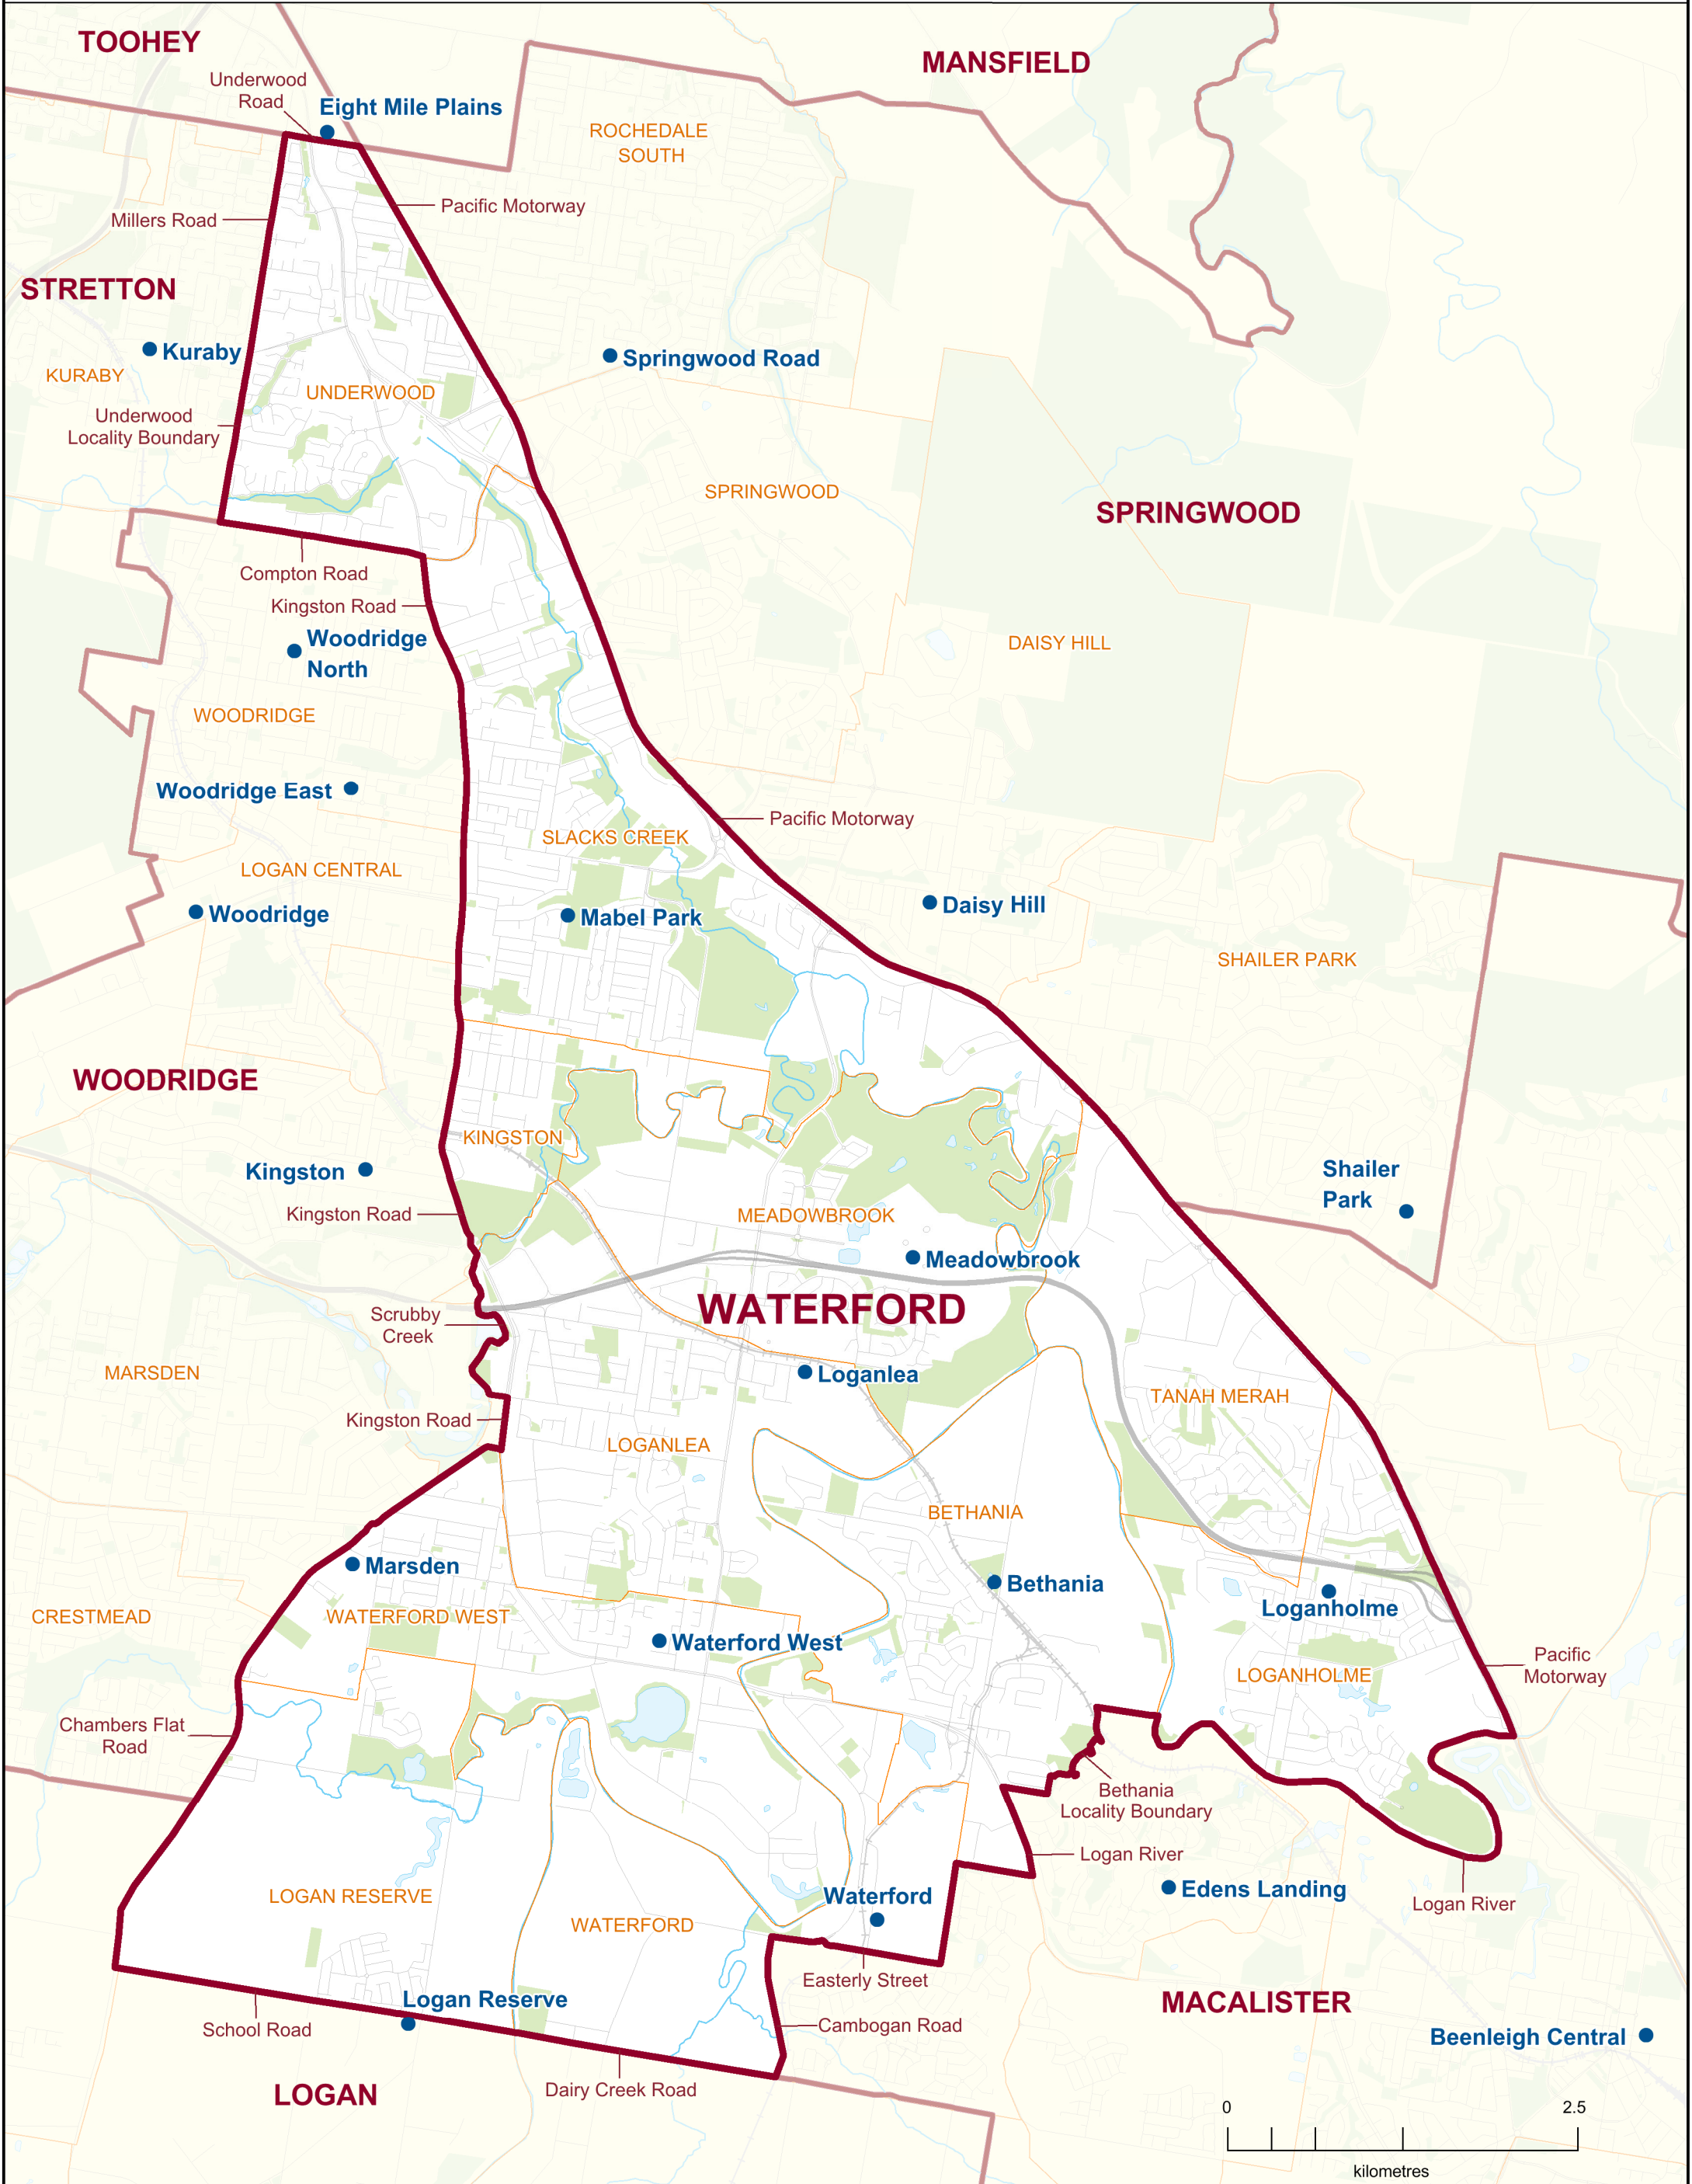

2017 QUEENSLAND STATE ELECTION
Polling Booth Locations
ELECTORAL DISTRICT OF
WATERFORD
ELECTION DATE: 25 November 2017

- Polling Booth
- District Boundary
- Locality Boundary
- Road
- Watercourse / Waterbody
- Reserve / Park

DISCLAIMER
 This map has been produced by the ECQ as a guide only, to show electoral boundaries and polling booths.
 This product was created using datasets from various authoritative sources and has been provided 'As Is'. ECQ therefore does not accept liability for any expenses, losses, damages caused by use of this product.