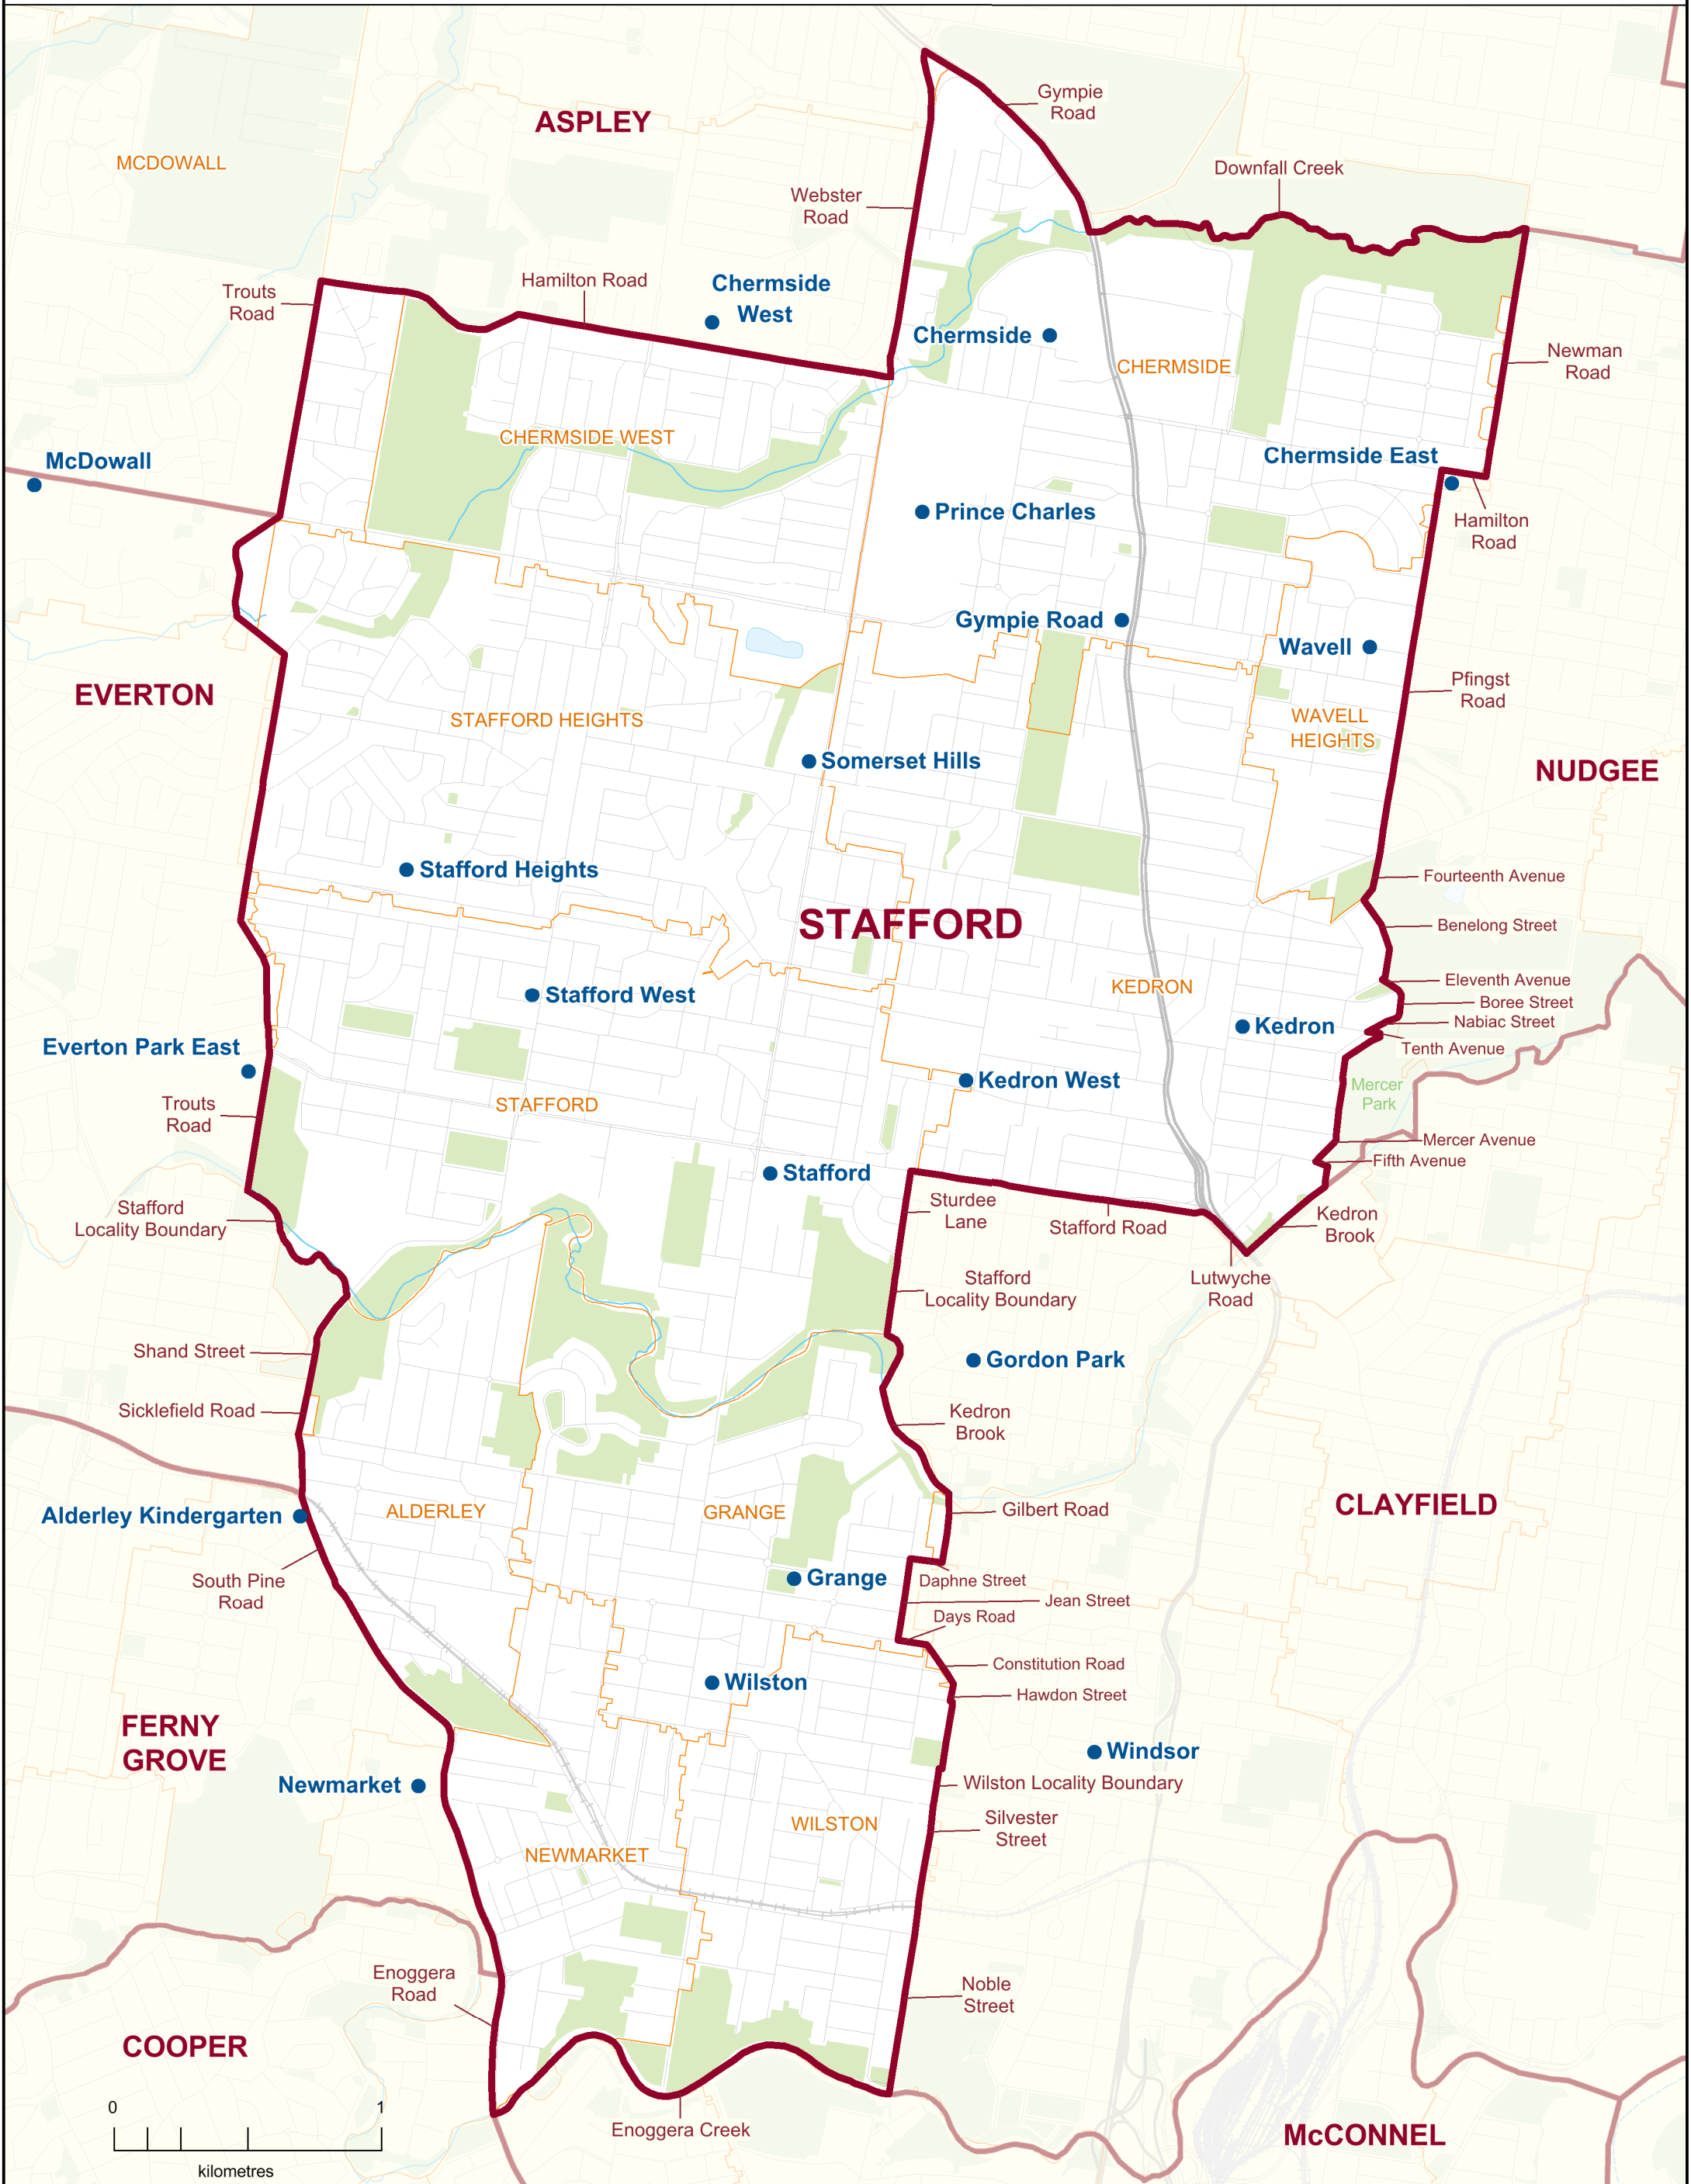

2017 QUEENSLAND STATE ELECTION
Polling Booth Locations
ELECTORAL DISTRICT OF
STAFFORD
ELECTION DATE: 25 November 2017

- Polling Booth
- District Boundary
- Locality Boundary
- Road
- Watercourse / Waterbody
- Reserve / Park

DISCLAIMER
 This map has been produced by the ECQ as a guide only, to show electoral boundaries and polling booths.
 This product was created using datasets from various authoritative sources and has been provided 'As Is'. ECQ therefore does not accept liability for any expenses, losses, damages caused by use of this product.