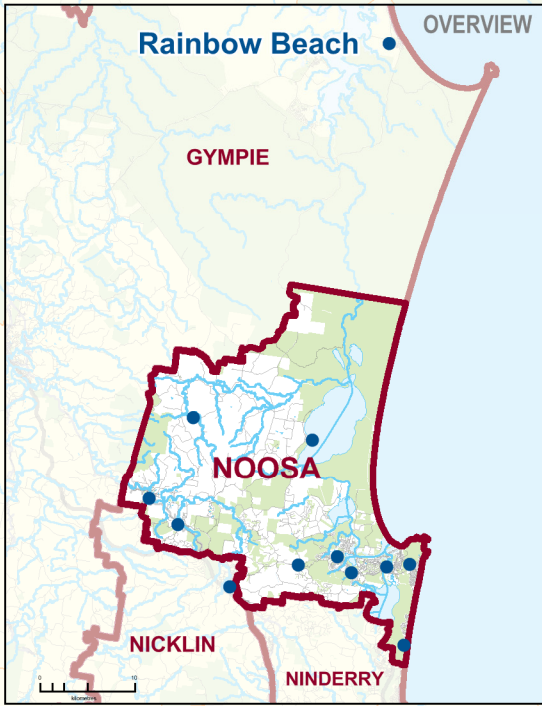

2017 QUEENSLAND STATE ELECTION
Polling Booth Locations
ELECTORAL DISTRICT OF
NOOSA
ELECTION DATE: 25 November 2017

- Polling Booth
- District Boundary
- Locality Boundary
- Road
- Watercourse / Waterbody
- Reserve / Park

DISCLAIMER
 This map has been produced by the ECQ as a guide only, to show electoral boundaries and polling booths.
 This product was created using datasets from various authoritative sources and has been provided 'As Is'. ECQ therefore does not accept liability for any expenses, losses, damages caused by use of this product.