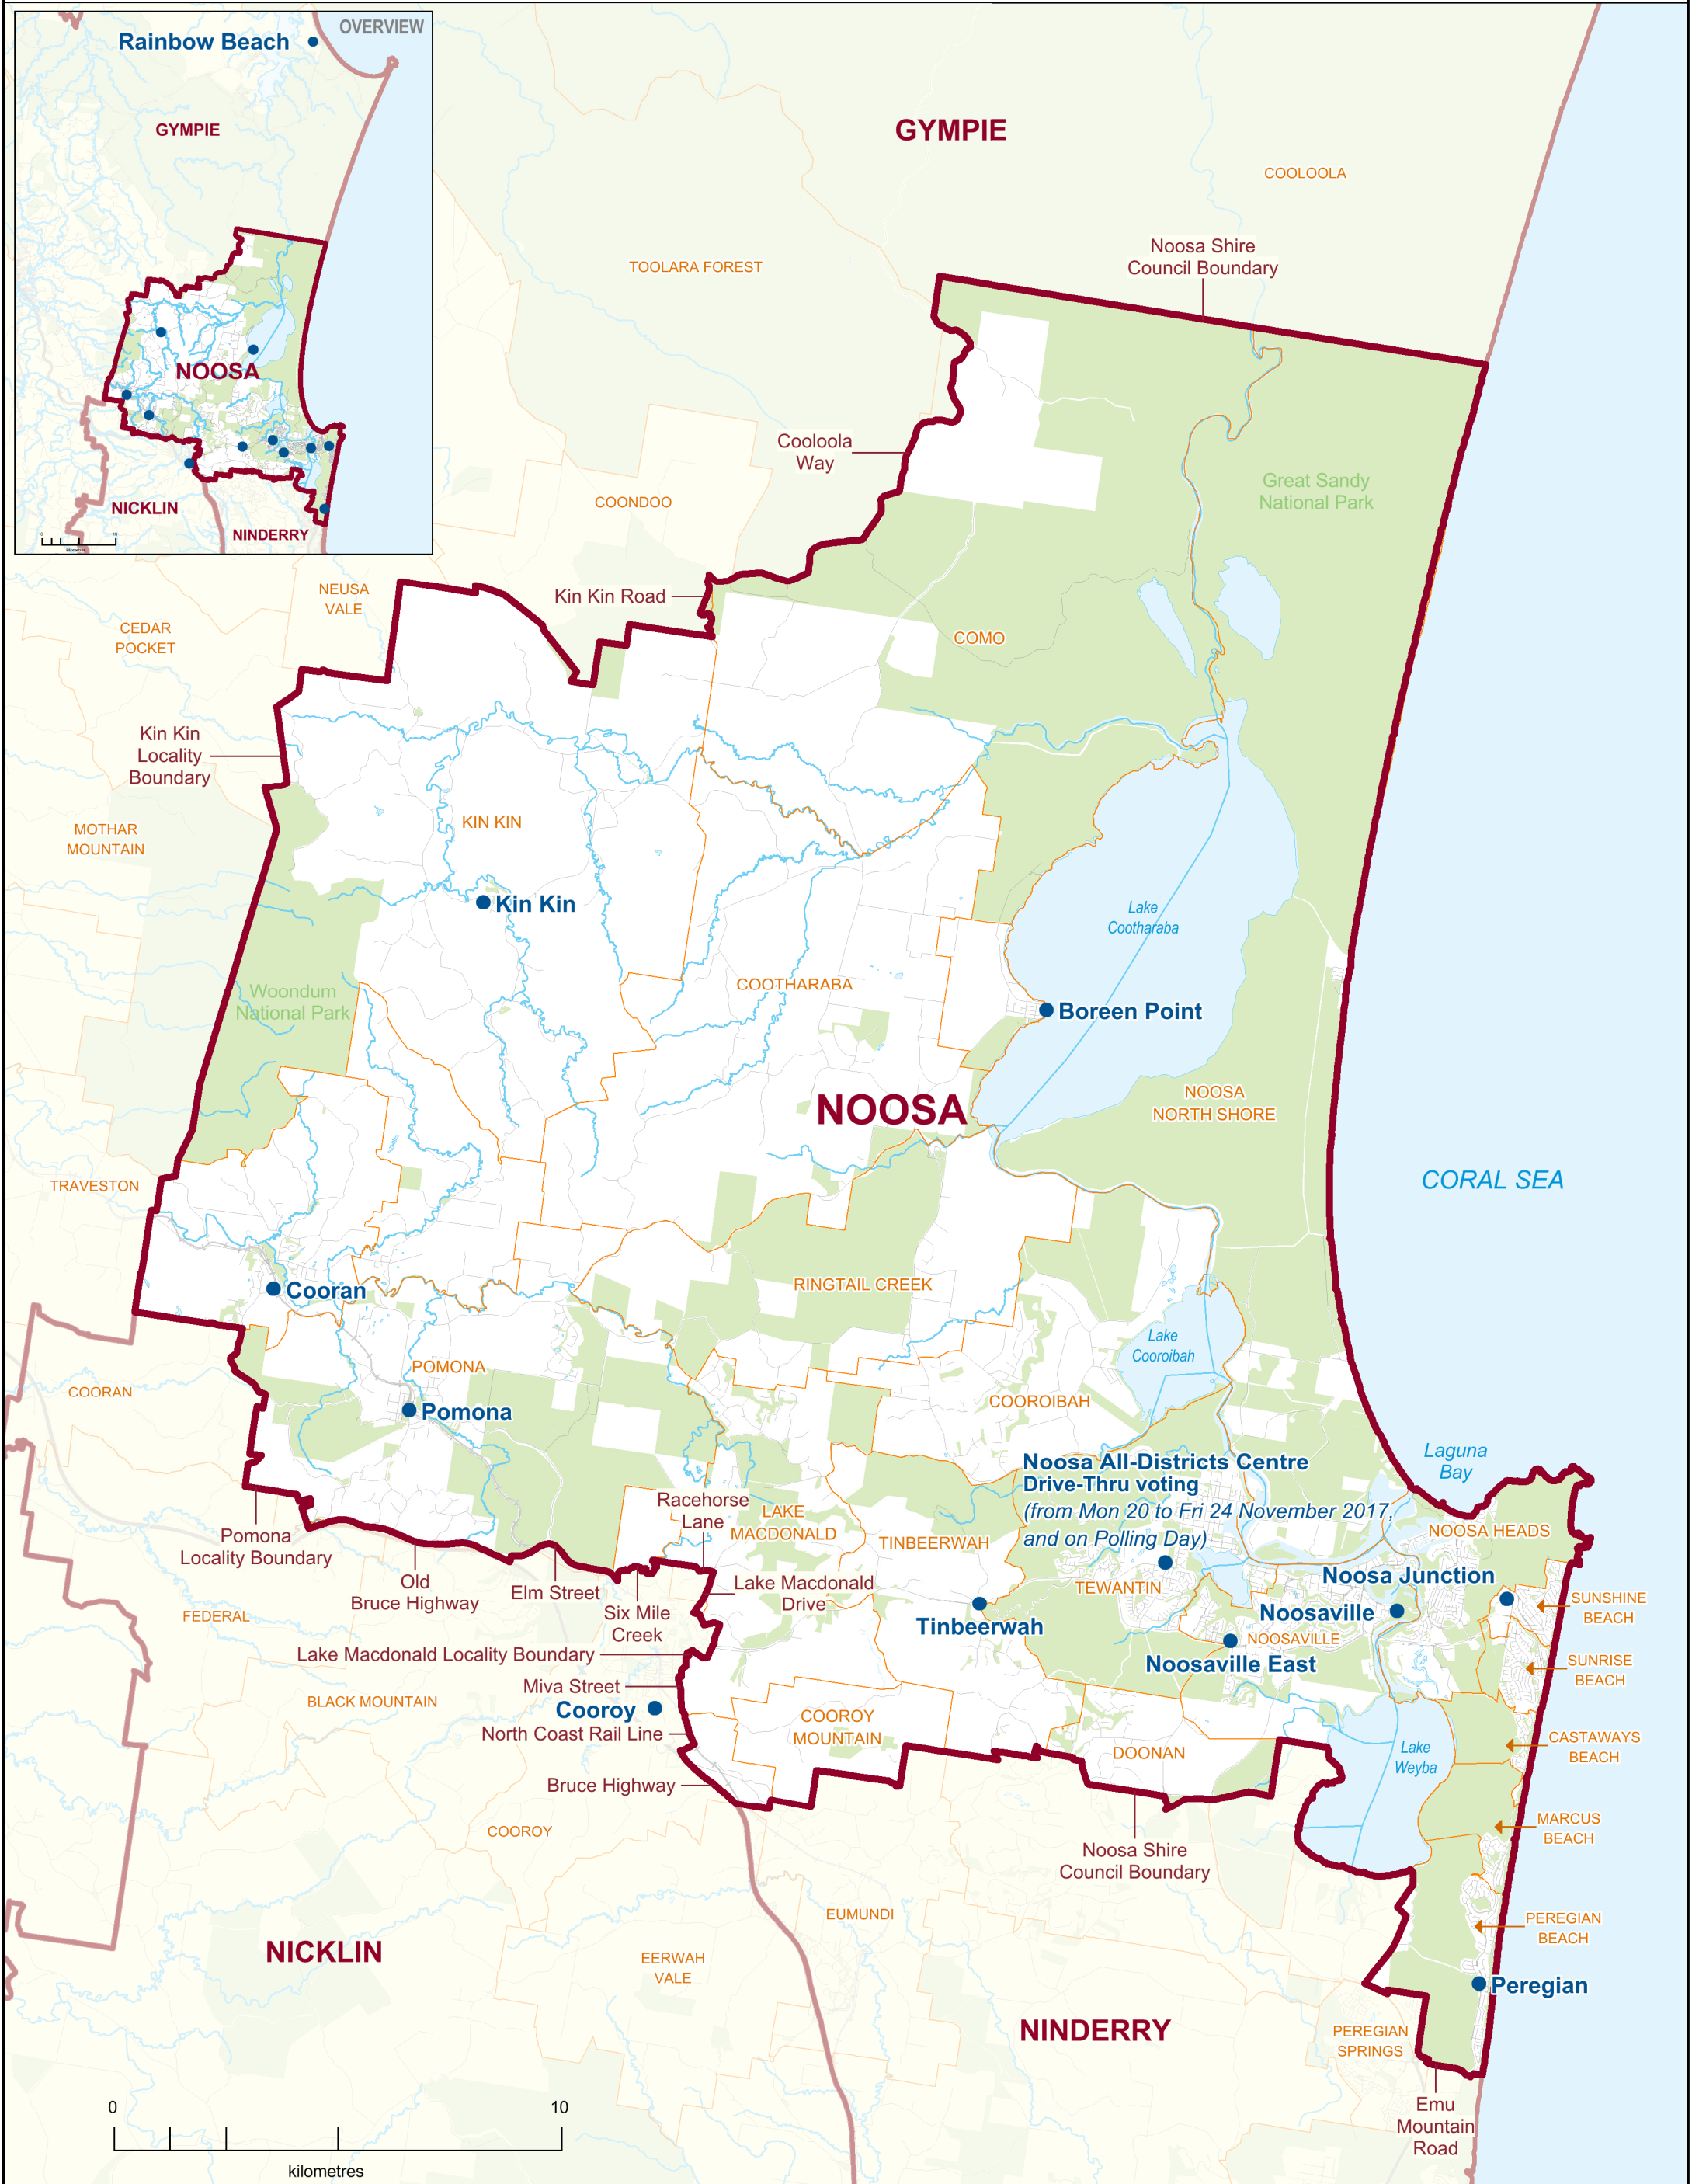

2017 QUEENSLAND STATE ELECTION
Polling Booth Locations
ELECTORAL DISTRICT OF
NOOSA
ELECTION DATE: 25 November 2017

- Polling Booth
- District Boundary
- Locality Boundary
- Road
- Watercourse / Waterbody
- Reserve / Park

DISCLAIMER
 This map has been produced by the ECQ as a guide only, to show electoral boundaries and polling booths.
 This product was created using datasets from various authoritative sources and has been provided 'As Is'. ECQ therefore does not accept liability for any expenses, losses, damages caused by use of this product.

Polling Booth Locations

ELECTORAL DISTRICT OF NOOSA

Polling Booth Name	Polling Booth Address	Opening Hours: Saturday, 25 November 2017 (8am-6pm)	Wheelchair Access
Boreen Point	Lake Cootharaba Sailing Club, 24 Boreen Parade, BOREEN POINT		A
Cooran	Cooran State School, 31 James Street, COORAN		A
Cooroy	Noosa District High School, 2 Tulip Street, COOROY		A
Kin Kin	Kin Kin State School, 26 - 32 Main Street, KIN KIN		
Noosa Junction	Sunshine Beach State School, Bicentennial Drive, SUNSHINE BEACH		F
Noosaville	Noosa Tigers AFL Club, 149 Weyba Road, NOOSAVILLE		F
Noosaville East	Noosa Christian Outreach Centre Hall, 202 Beckmanns Road, NOOSAVILLE		A
Peregian	Peregian Beach Community Kindergarten, Rofous Street, PEREGIAN BEACH		A
Pomona	Memorial School of Arts Hall, 6 Reserve Street, POMONA		F
Rainbow Beach	Rainbow Beach State School, 1 Warooga Road, RAINBOW BEACH		F
Tinbeerwah	Hall, 1 Sunrise Road, TINBEERWAH		