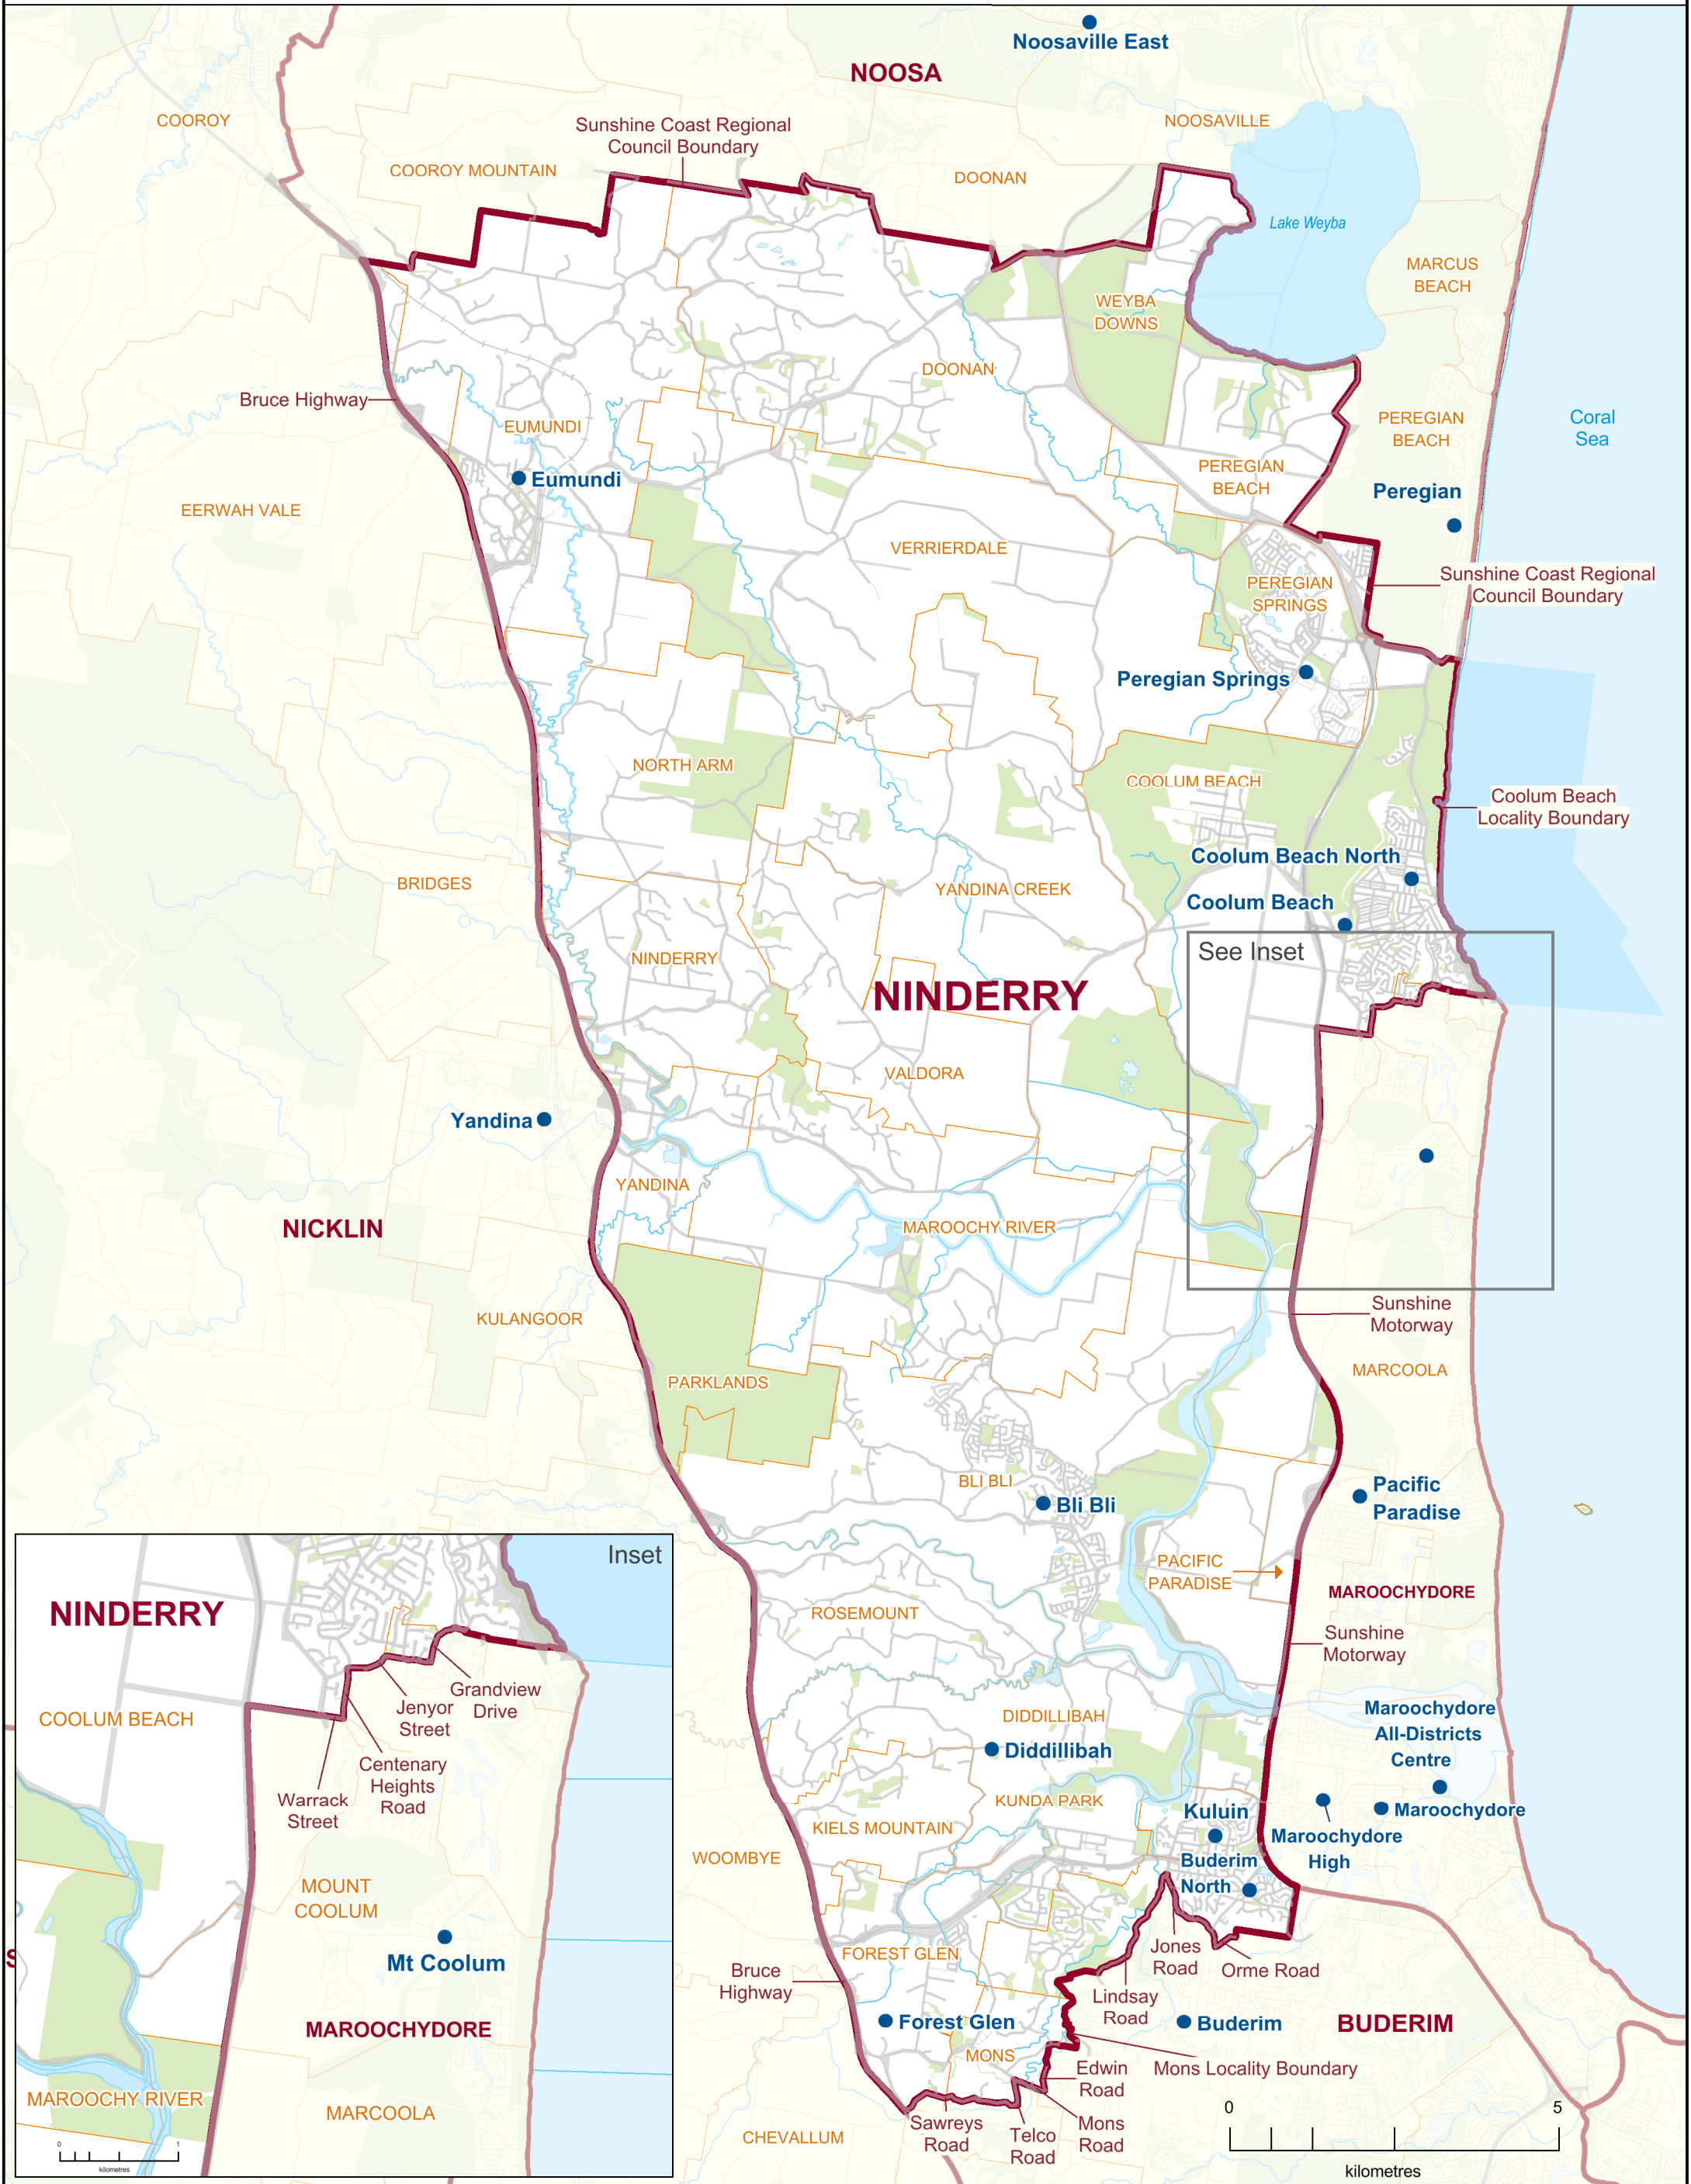

**2017 QUEENSLAND STATE ELECTION**  
**Polling Booth Locations**  
**ELECTORAL DISTRICT OF**  
**NINDERRY**  
**ELECTION DATE: 25 November 2017**

- Polling Booth
- District Boundary
- Locality Boundary
- Road
- Watercourse / Waterbody
- Reserve / Park

**DISCLAIMER**  
 This map has been produced by the ECQ as a guide only, to show electoral boundaries and polling booths.  
 This product was created using datasets from various authoritative sources and has been provided 'As Is'. ECQ therefore does not accept liability for any expenses, losses, damages caused by use of this product.

## Polling Booth Locations