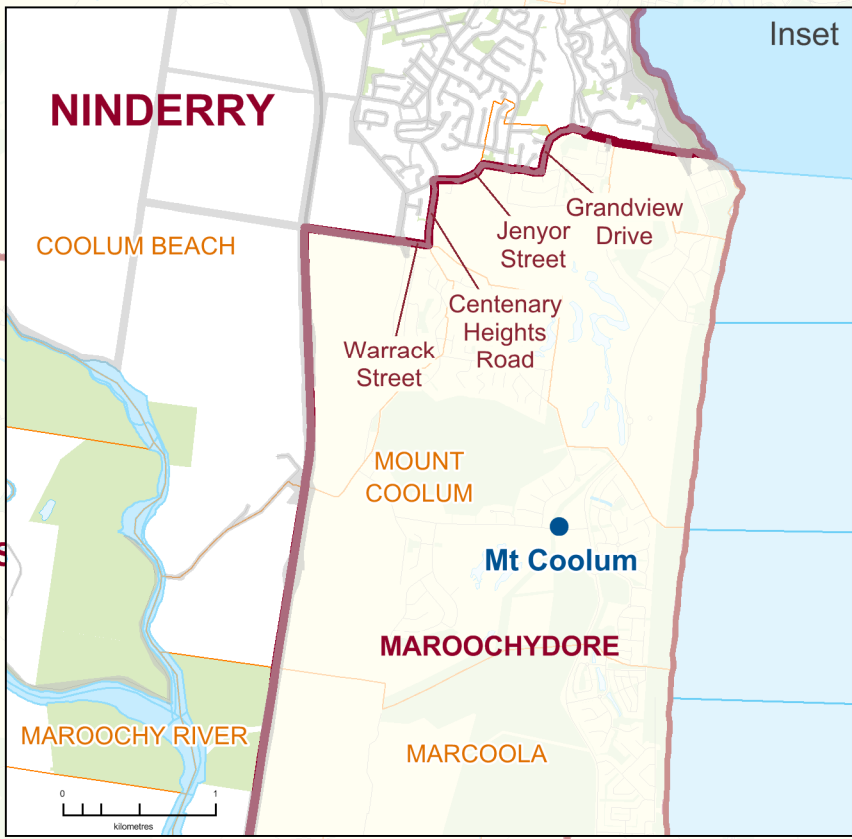

**2017 QUEENSLAND STATE ELECTION**  
**Polling Booth Locations**  
**ELECTORAL DISTRICT OF**  
**NINDERRY**  
**ELECTION DATE: 25 November 2017**

- Polling Booth
- District Boundary
- Locality Boundary
- Road
- Watercourse / Waterbody
- Reserve / Park

**DISCLAIMER**  
 This map has been produced by the ECQ as a guide only, to show electoral boundaries and polling booths.  
 This product was created using datasets from various authoritative sources and has been provided 'As Is'. ECQ therefore does not accept liability for any expenses, losses, damages caused by use of this product.