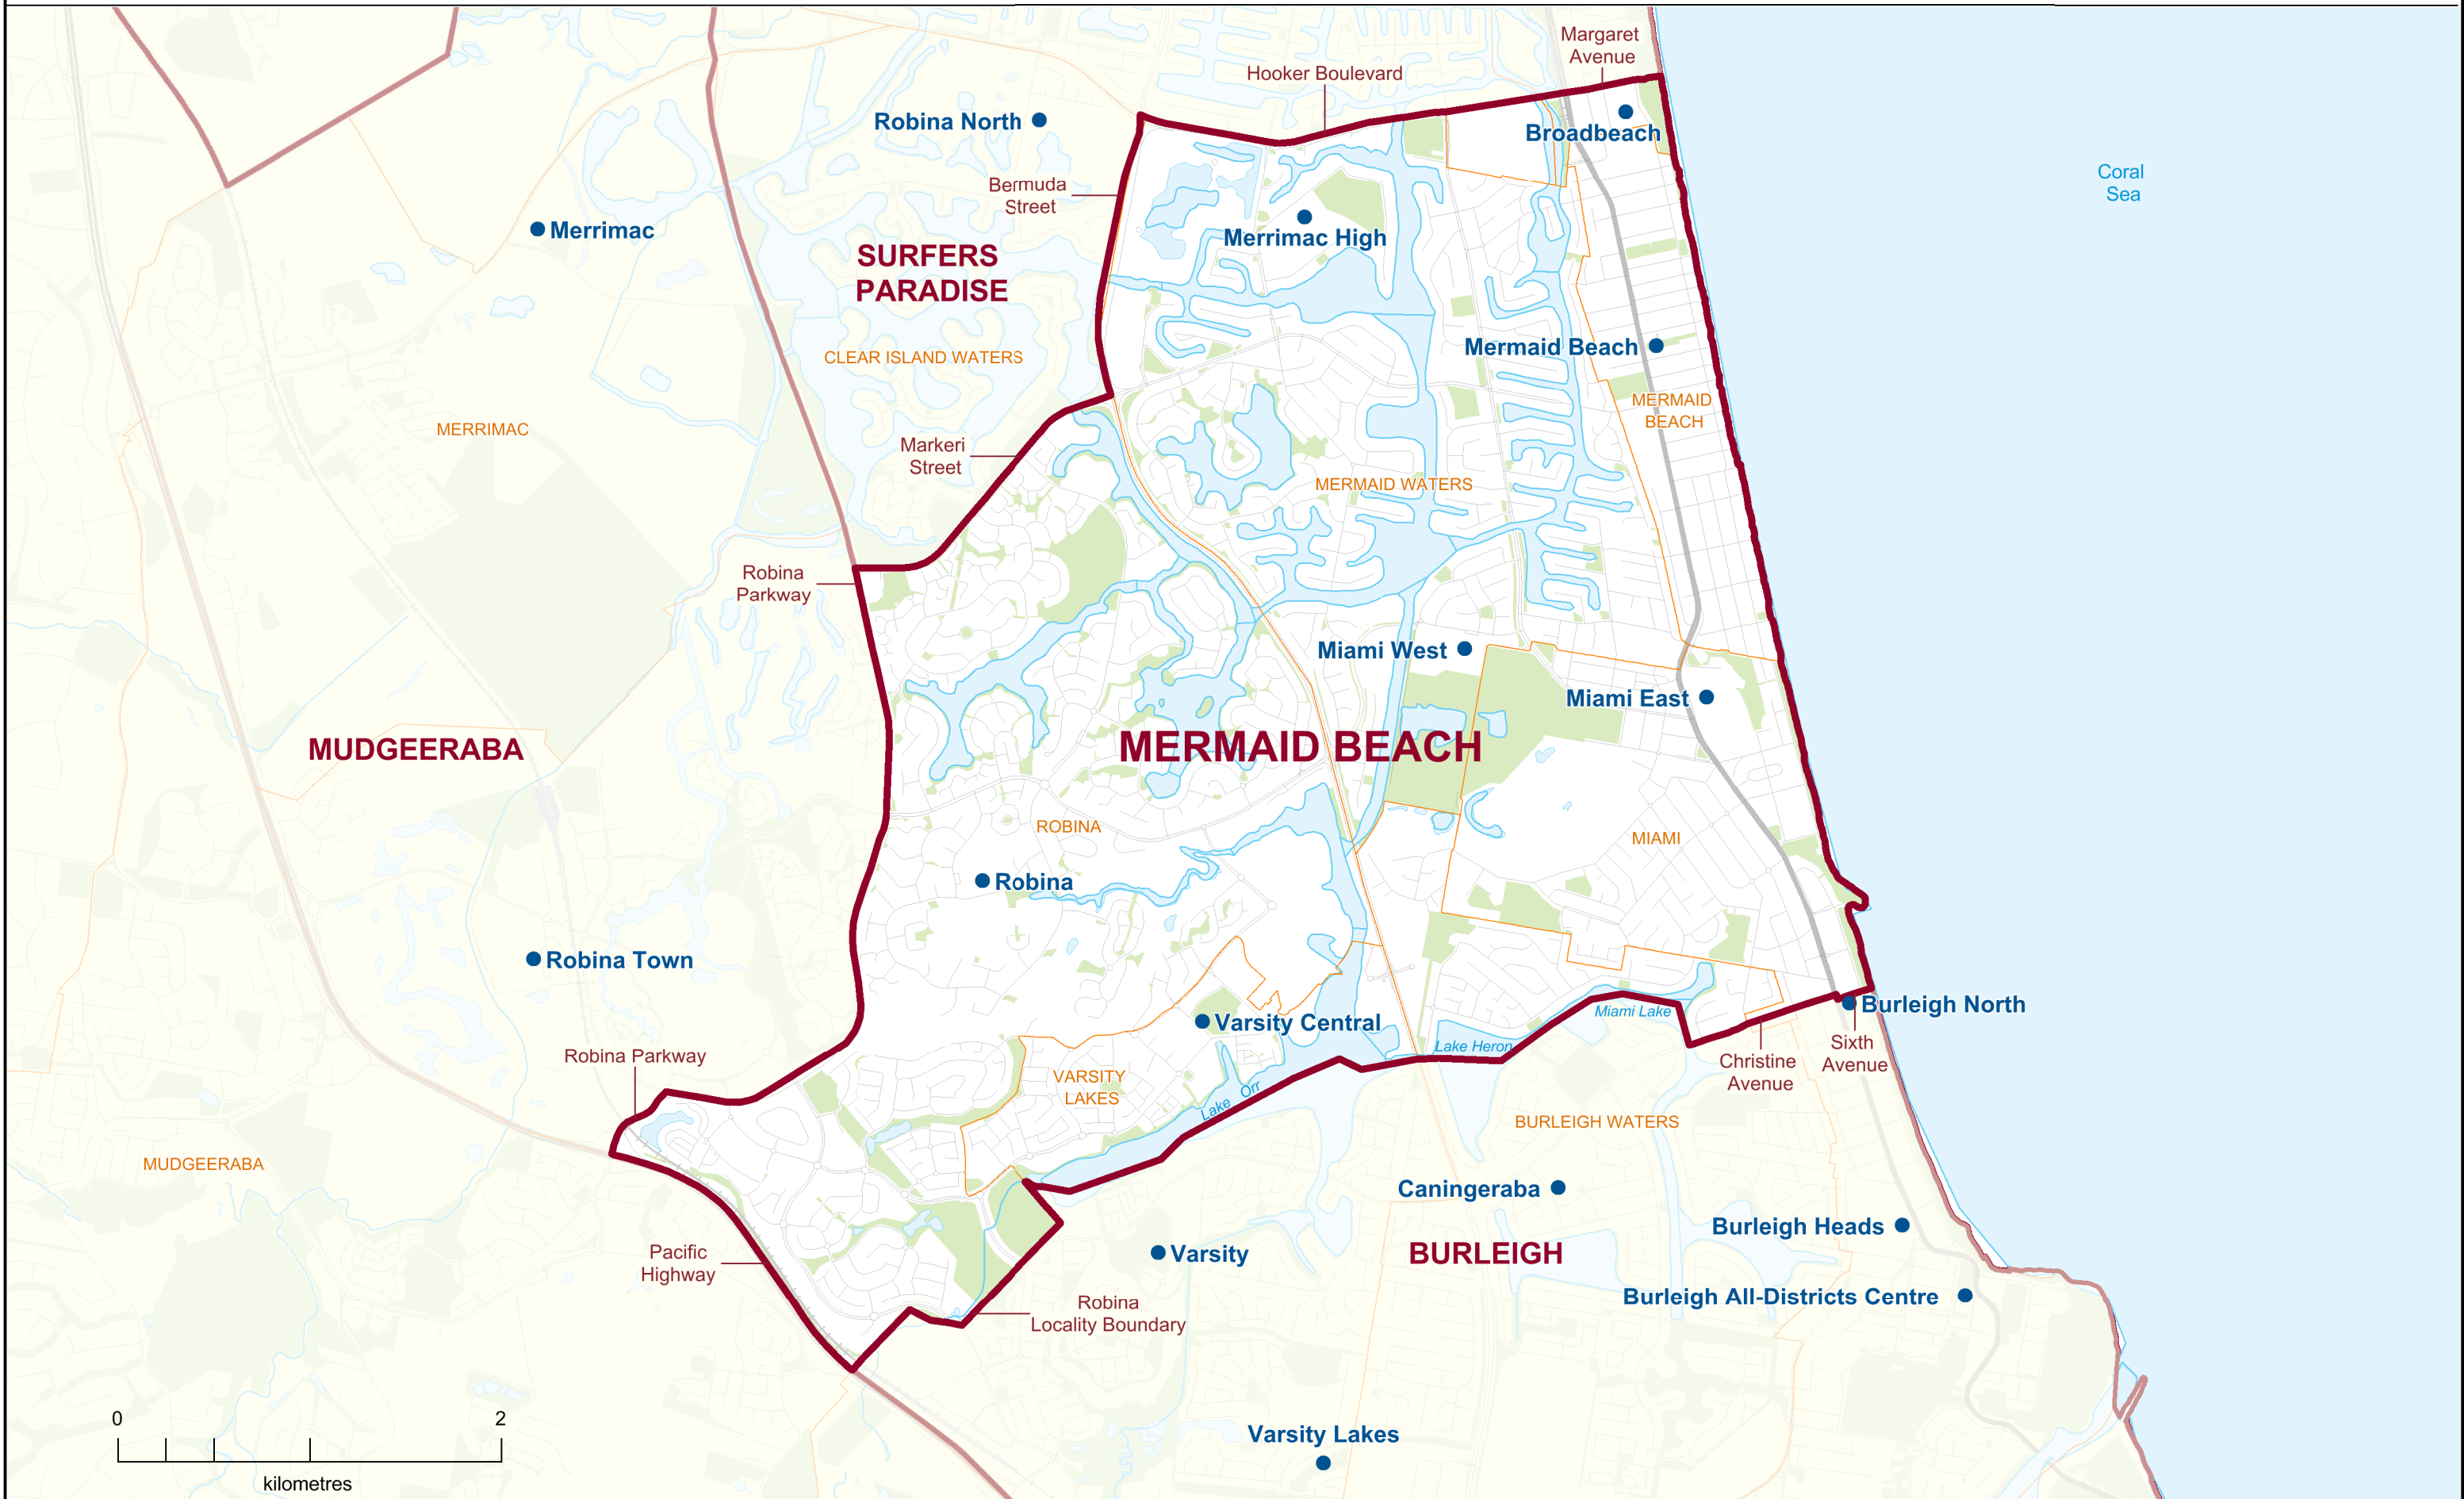

2017 QUEENSLAND STATE ELECTION
 Polling Booth Locations
 ELECTORAL DISTRICT OF
MERMAID BEACH
 ELECTION DATE: 25 November 2017

- Polling Booth
- District Boundary
- Locality Boundary
- Road
- Watercourse / Waterbody
- Reserve / Park

DISCLAIMER

This map has been produced by the ECQ as a guide only, to show electoral boundaries and polling booths.

This product was created using datasets from various authoritative sources and has been provided 'As Is'. ECQ therefore does not accept liability for any expenses, losses, damages caused by use of this product.

Polling Booth Locations

ELECTORAL DISTRICT OF MERMAID BEACH

Polling Booth Name	Polling Booth Address	Opening Hours: Saturday, 25 November 2017 (8am-6pm)	Wheelchair Access
Broadbeach	Broadbeach State School, Alexandra Avenue, BROADBEACH		F
Burleigh Heads	Burleigh Heads State School, Lower Gold Coast Highway, BURLEIGH HEADS		F
Burleigh North	RSL Hall, Sixth Avenue, BURLEIGH HEADS		A
Caningeraba	Caningeraba State School, Whistler Drive, BURLEIGH WATERS		F
Mermaid Beach	Community Centre, 2439 Gold Coast Highway, MERMAID BEACH		A
Merrimac	Merrimac State School, Boowaggan Road, MERRIMAC		F
Merrimac High	Merrimac State High School, Dunlop Court, MERMAID WATERS		F
Miami East	Miami State High School, Gold Coast Highway, MIAMI EAST		A
Miami West	Miami State School, Oceanic Drive, MIAMI		F
Robina	Robina State School, Killarney Avenue (entry via Glen Eagles Dr), ROBINA		F
Robina North	St Vincents Primary School, Fairway Drive, CLEAR ISLAND WATERS		F
Robina Town	Robina State High School, Investigator Drive, ROBINA		A
Varsity	Varsity State College, Christine Avenue, VARSITY LAKES		F
Varsity Central	Varsity College Middle & Senior Campus, Sports & Arts Centre Assembly Drive, VARSITY LAKES		
Varsity Lakes	Community Centre, (Off Mattocks Road) Lyn Muller Lane, VARSITY LAKES		F