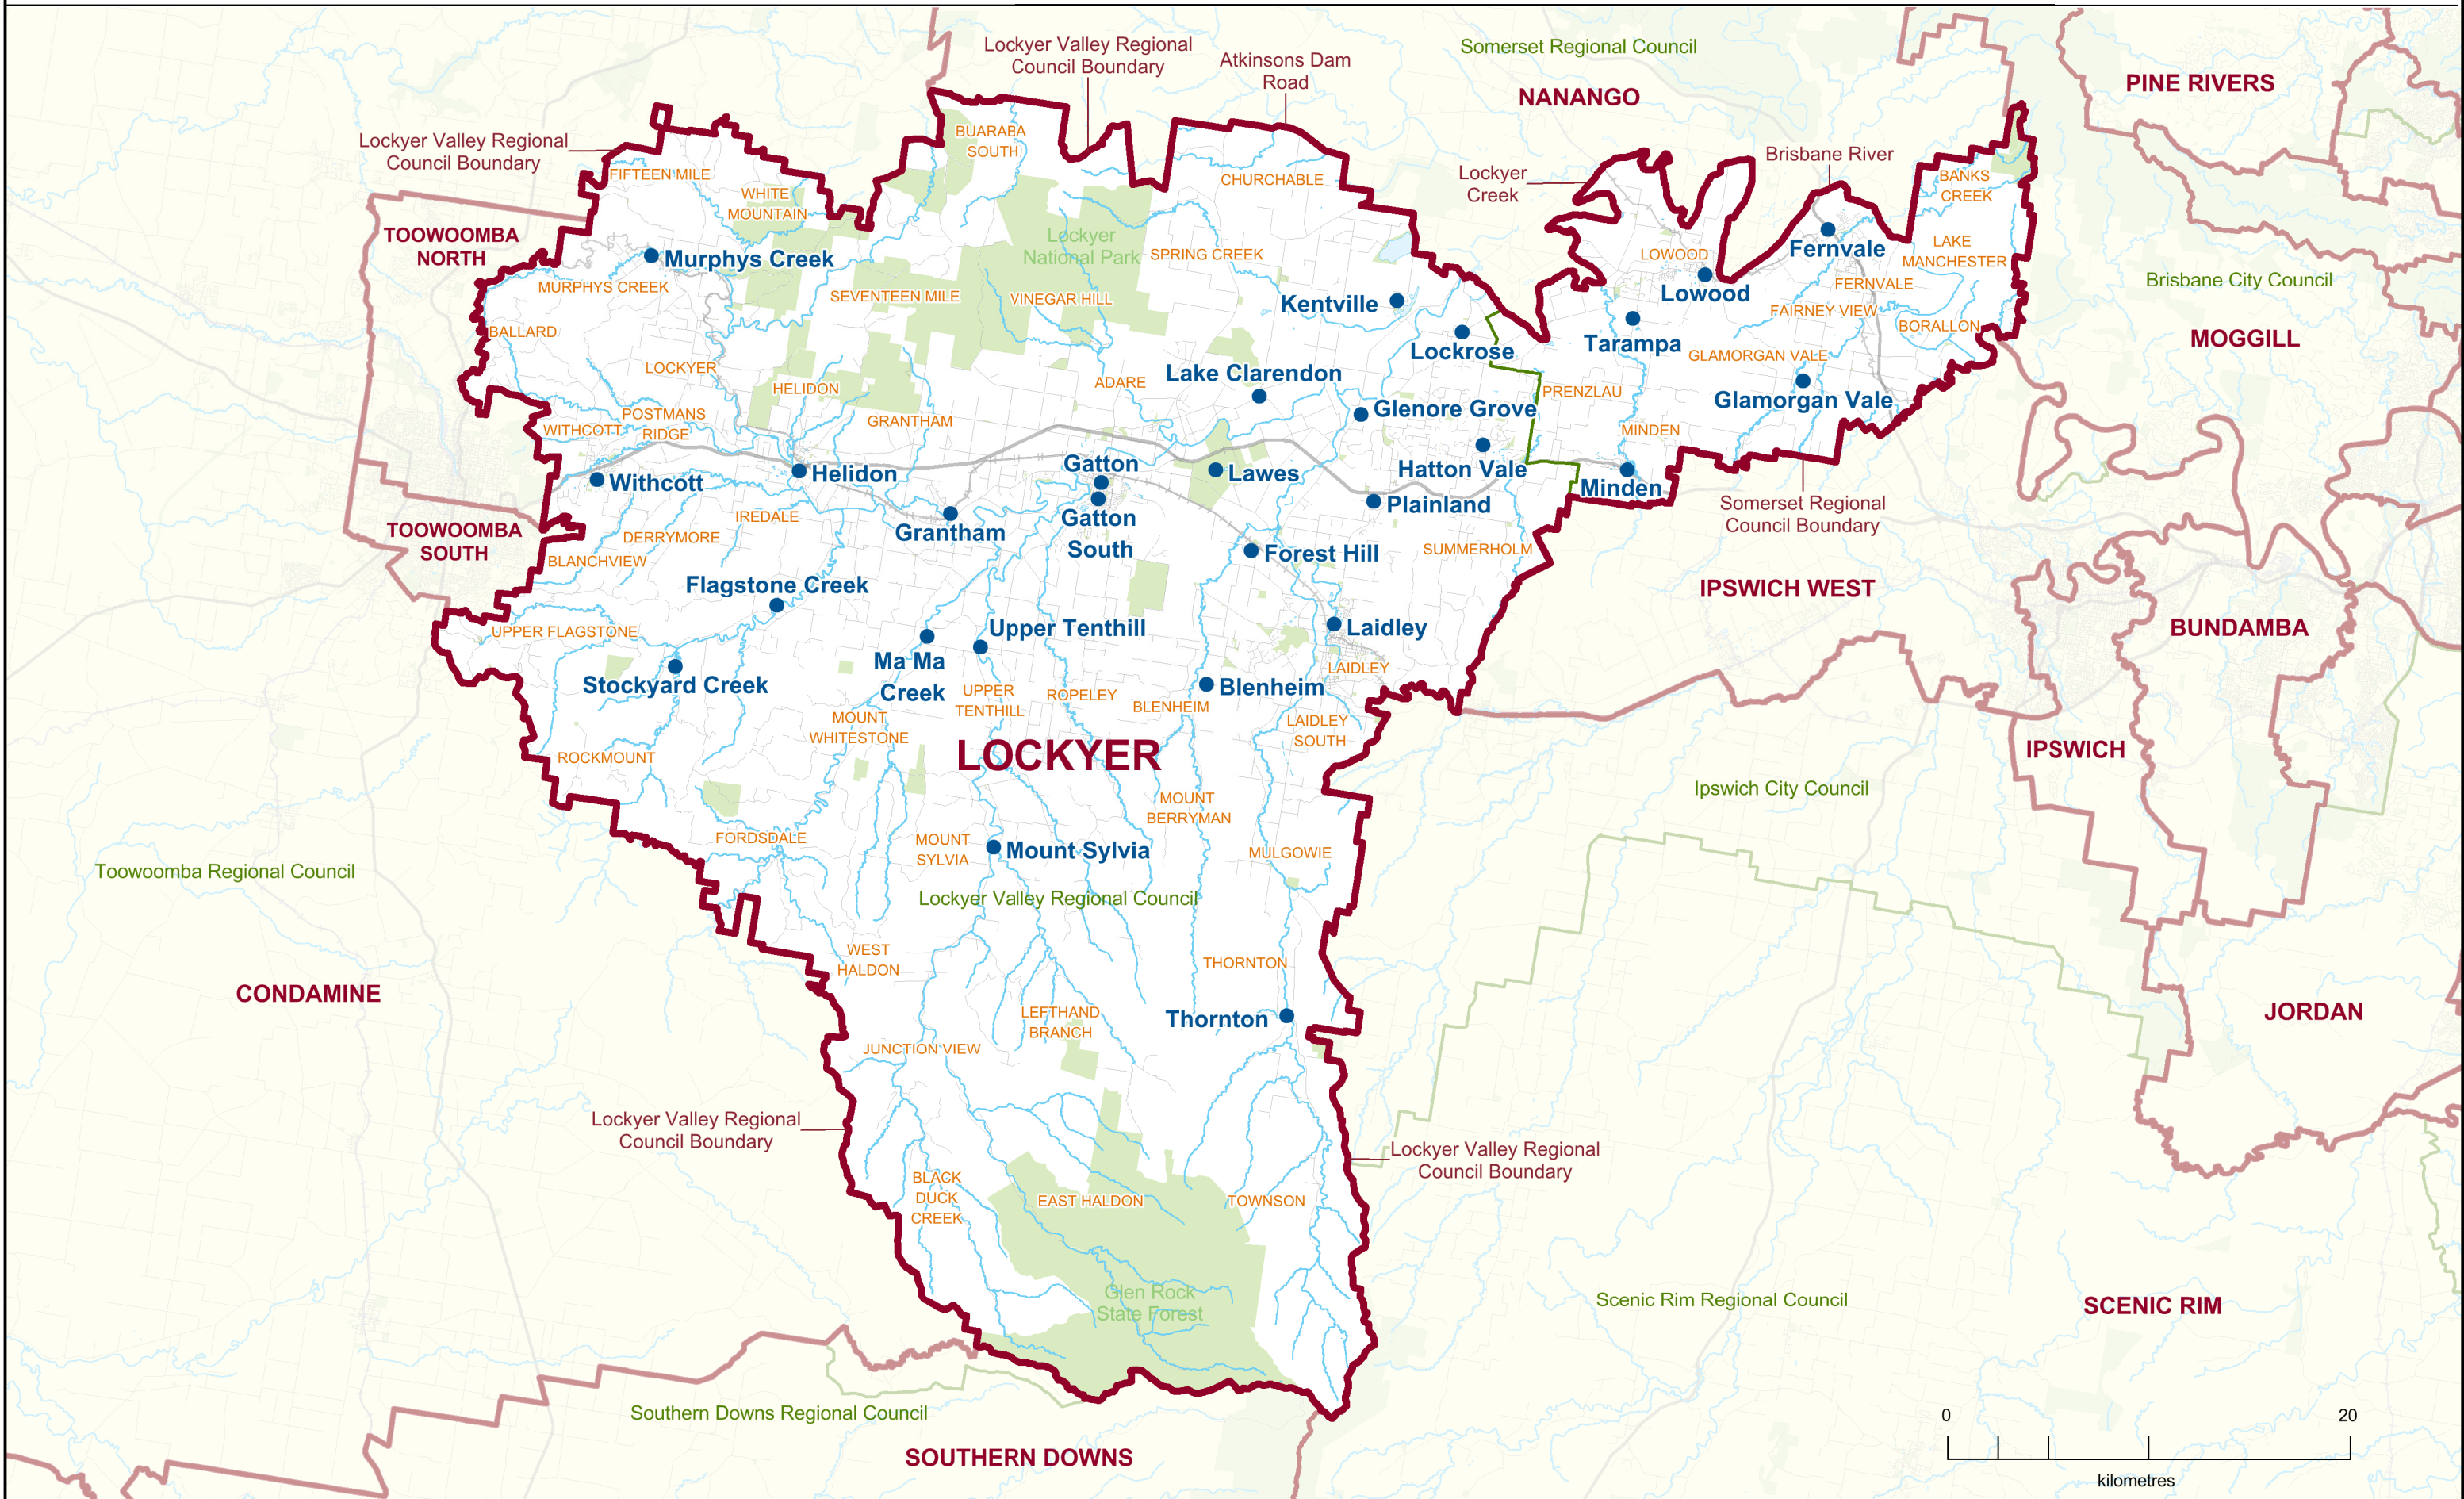

2017 QUEENSLAND STATE ELECTION
Polling Booth Locations
ELECTORAL DISTRICT OF
LOCKYER
ELECTION DATE: 25 November 2017

- Polling Booth
- District Boundary
- Locality Boundary
- Road
- Watercourse / Waterbody
- Reserve / Park

DISCLAIMER
 This map has been produced by the ECQ as a guide only, to show electoral boundaries and polling booths.
 This product was created using datasets from various authoritative sources and has been provided 'As Is'. ECQ therefore does not accept liability for any expenses, losses, damages caused by use of this product.