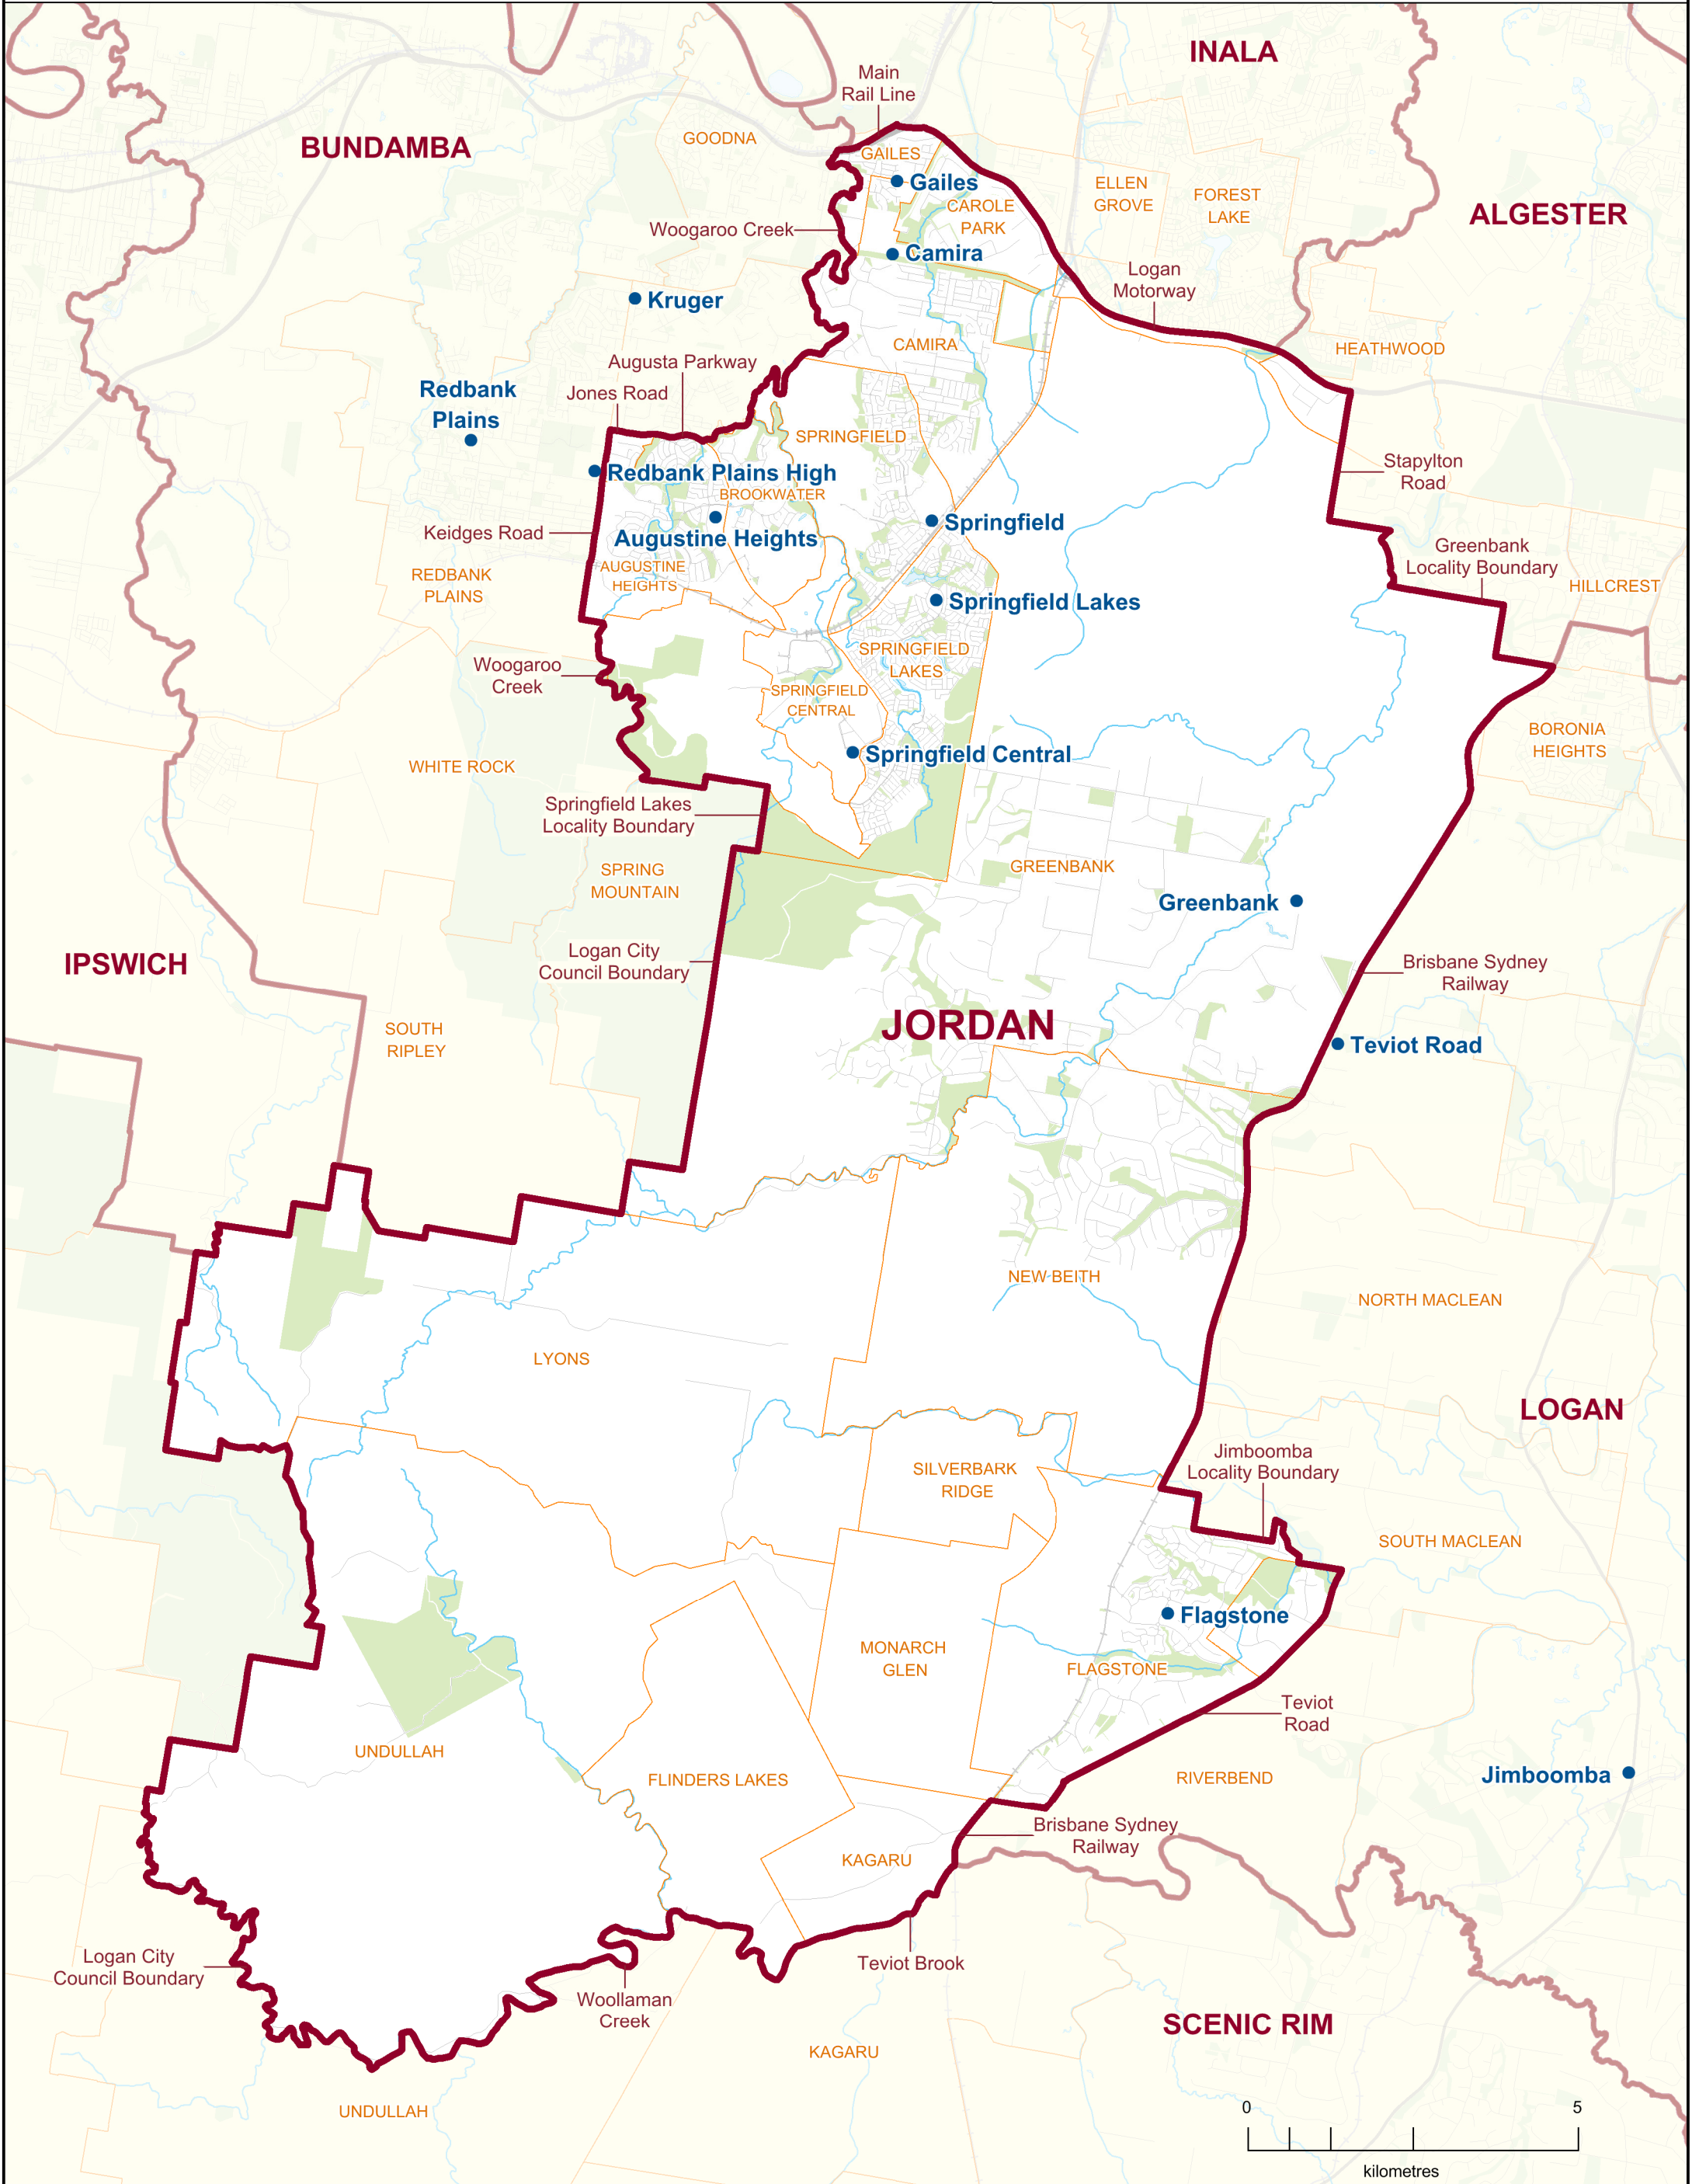

2017 QUEENSLAND STATE ELECTION
Polling Booth Locations
ELECTORAL DISTRICT OF
JORDAN
ELECTION DATE: 25 November 2017

- Polling Booth
- District Boundary
- Locality Boundary
- Road
- Watercourse / Waterbody
- Reserve / Park

DISCLAIMER
 This map has been produced by the ECQ as a guide only, to show electoral boundaries and polling booths.
 This product was created using datasets from various authoritative sources and has been provided 'As Is'. ECQ therefore does not accept liability for any expenses, losses, damages caused by use of this product.