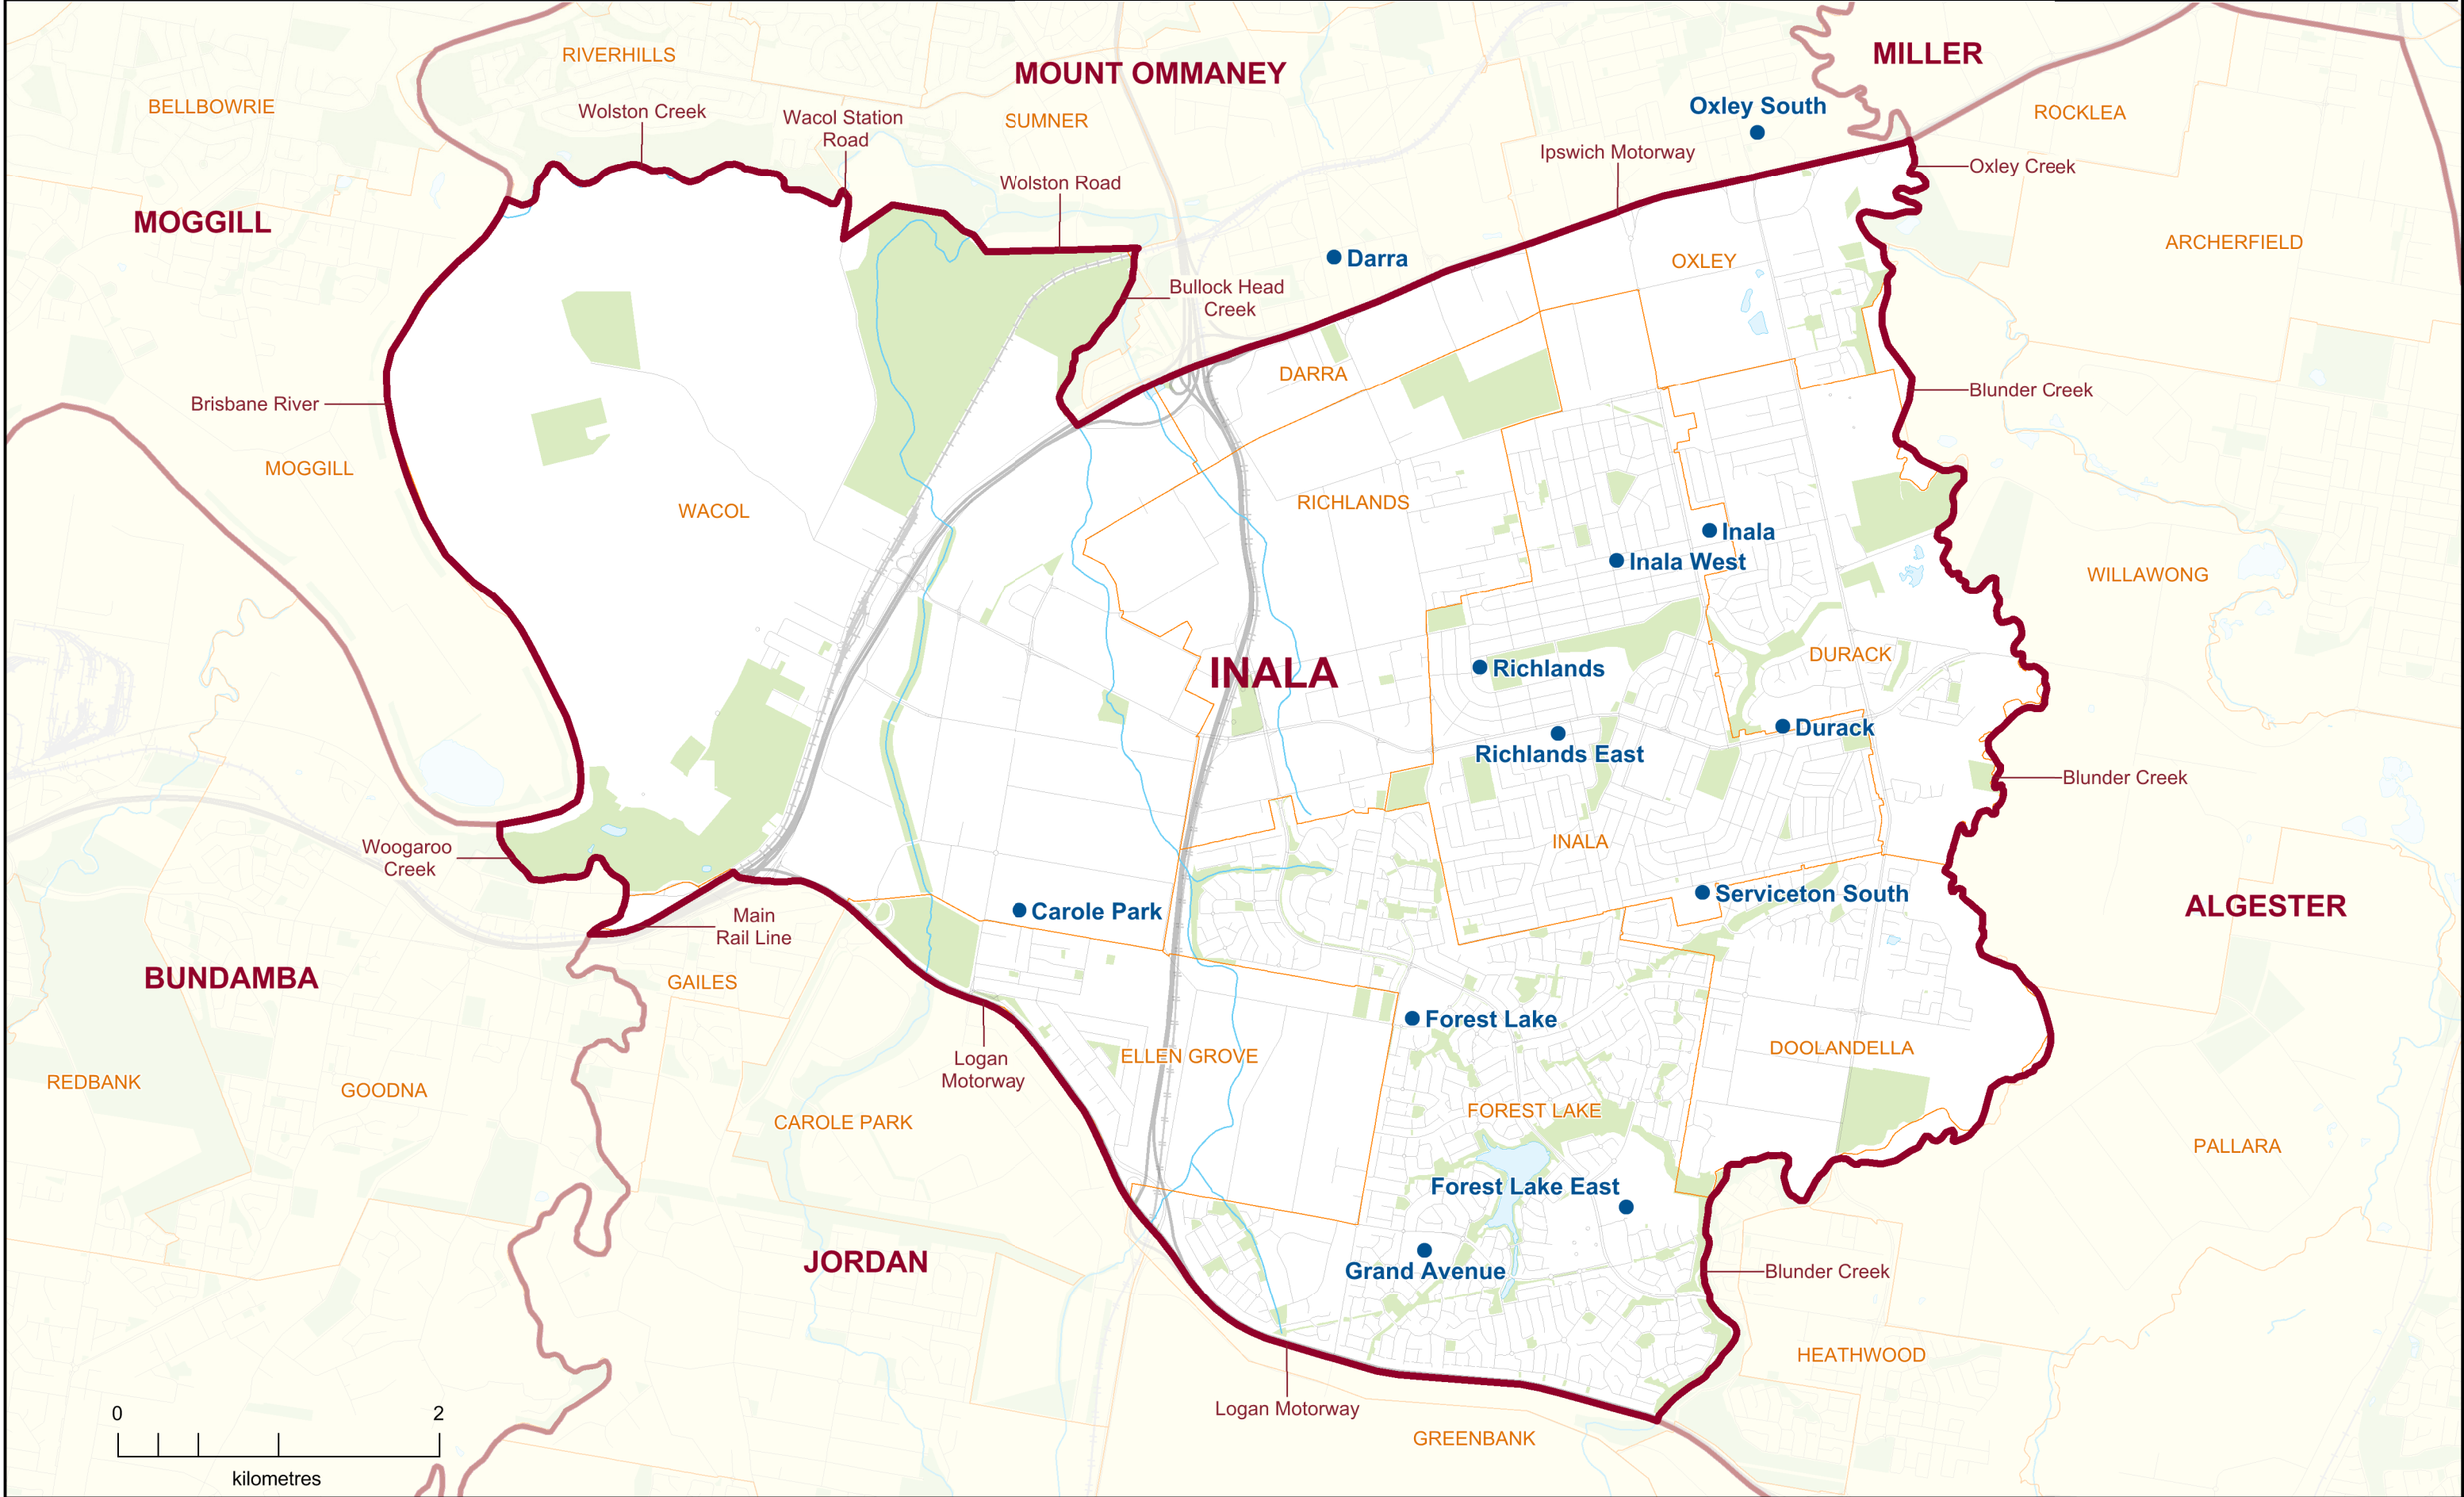

**2017 QUEENSLAND STATE ELECTION**  
**Polling Booth Locations**  
**ELECTORAL DISTRICT OF**  
**INALA**  
**ELECTION DATE: 25 November 2017**

- Polling Booth
- District Boundary
- Locality Boundary
- Road
- Watercourse / Waterbody
- Reserve / Park

**DISCLAIMER**  
 This map has been produced by the ECQ as a guide only, to show electoral boundaries and polling booths.  
 This product was created using datasets from various authoritative sources and has been provided 'As Is'. ECQ therefore does not accept liability for any expenses, losses, damages caused by use of this product.

## Polling Booth Locations

## ELECTORAL DISTRICT OF INALA

Polling Booth Name	Polling Booth Address	Opening Hours: Saturday, 25 November 2017 (8am-6pm)	Wheelchair Access
Carole Park	Carole Park State School, 260 Waterford Road, CAROLE PARK		F
Darra	Darra State School, Scotts Road, DARRA		F
Durack	Durack State School, 69 Inala Avenue, INALA		F
Forest Lake	Forest Lake State School, Kauri Place, FOREST LAKE		A
Forest Lake East	Forest Lake State High School, High Street, FOREST LAKE		F
Grand Avenue	Grand Avenue State School, Centennial Way, FOREST LAKE		F
Inala	Inala State School, Rosemary Street, DURACK		A
Inala West	Westside Multi-Cultural Baptist Church, Cnr Biota and Balsa Streets, INALA		A
Oxley South	Oxley State School, Bannerman Street, OXLEY		A
Richlands	Samoan Assembly of God, 23 Lavender Street, INALA		
Richlands East	Richlands East State School, Poinsettia Street, INALA		A
Serviceton South	Serviceton South State School, Lorikeet Street, INALA		F