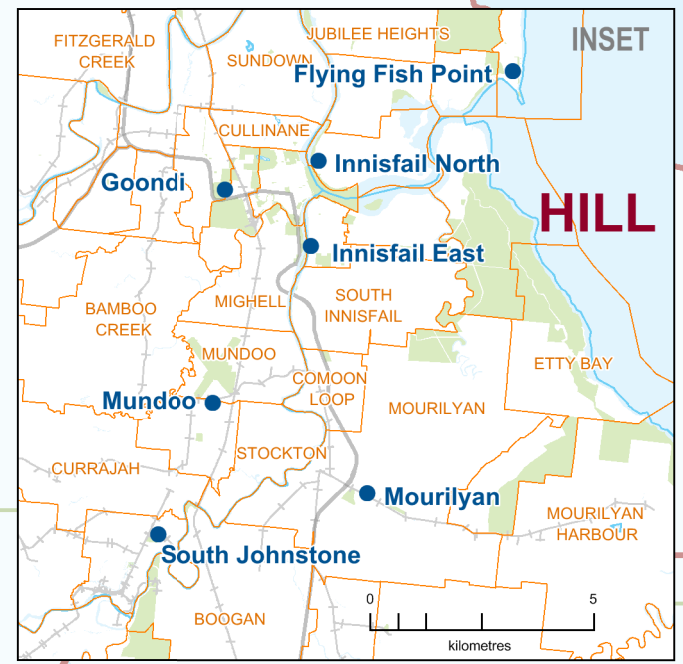

2017 QUEENSLAND STATE ELECTION
Polling Booth Locations
ELECTORAL DISTRICT OF
HILL
ELECTION DATE: 25 November 2017

- Polling Booth
- District Boundary
- Locality Boundary
- Road
- Watercourse / Waterbody
- Reserve / Park

DISCLAIMER

This map has been produced by the ECQ as a guide only, to show electoral boundaries and polling booths.

This product was created using datasets from various authoritative sources and has been provided 'As Is'. ECQ therefore does not accept liability for any expenses, losses, damages caused by use of this product.