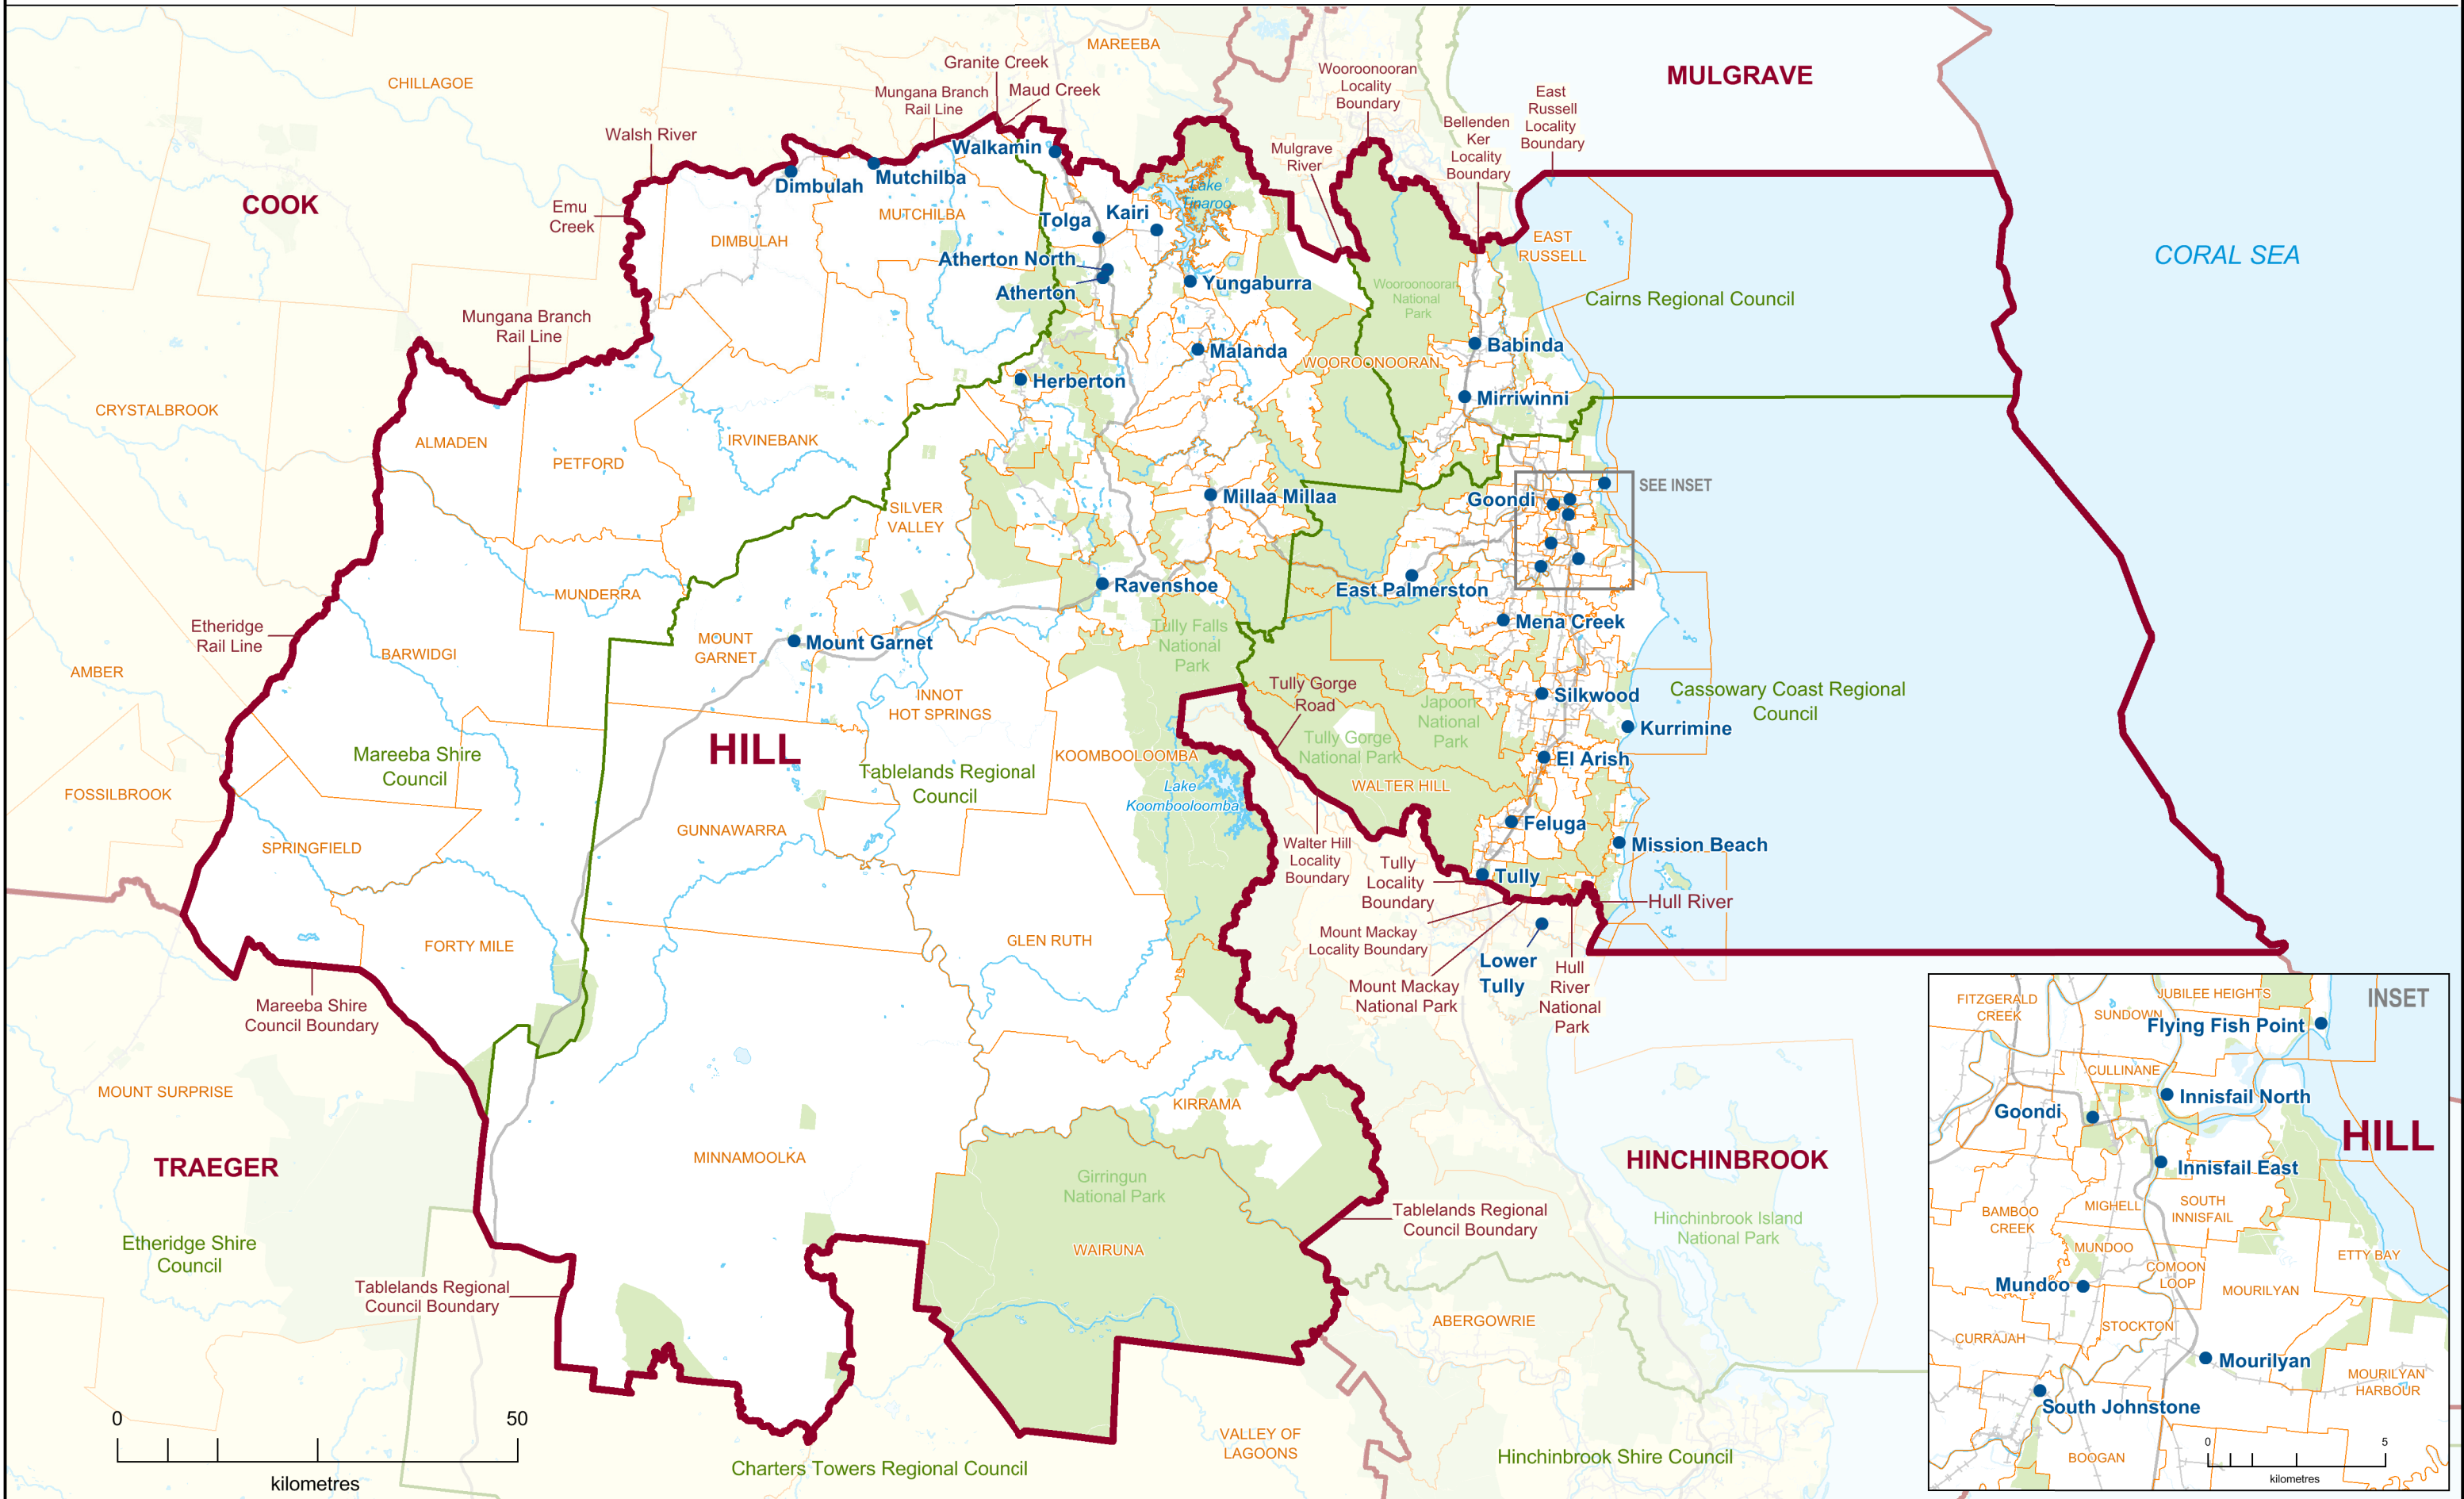

2017 QUEENSLAND STATE ELECTION
Polling Booth Locations
ELECTORAL DISTRICT OF
HILL
ELECTION DATE: 25 November 2017

- Polling Booth
- District Boundary
- Locality Boundary
- Road
- Watercourse / Waterbody
- Reserve / Park

DISCLAIMER

This map has been produced by the ECQ as a guide only, to show electoral boundaries and polling booths.

This product was created using datasets from various authoritative sources and has been provided 'As Is'. ECQ therefore does not accept liability for any expenses, losses, damages caused by use of this product.