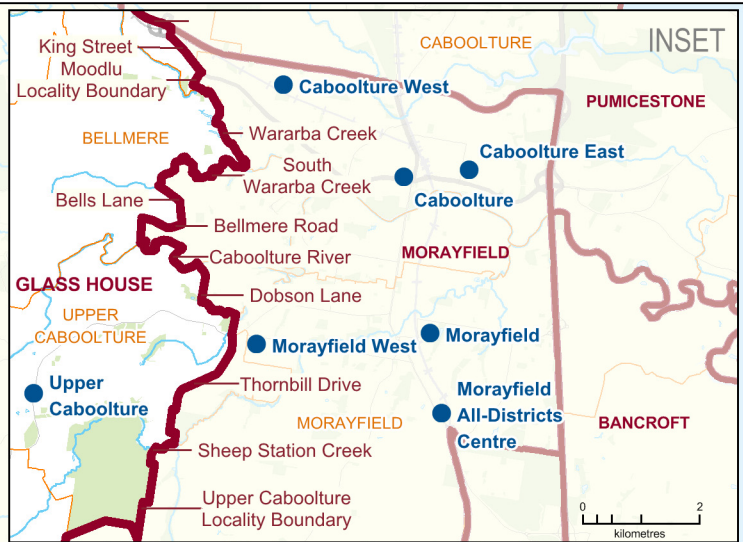

2017 QUEENSLAND STATE ELECTION
Polling Booth Locations
ELECTORAL DISTRICT OF
GLASS HOUSE
ELECTION DATE: 25 November 2017

- Polling Booth
- District Boundary
- Locality Boundary
- Road
- Watercourse / Waterbody
- Reserve / Park

DISCLAIMER
 This map has been produced by the ECQ as a guide only, to show electoral boundaries and polling booths.
 This product was created using datasets from various authoritative sources and has been provided 'As Is'. ECQ therefore does not accept liability for any expenses, losses, damages caused by use of this product.