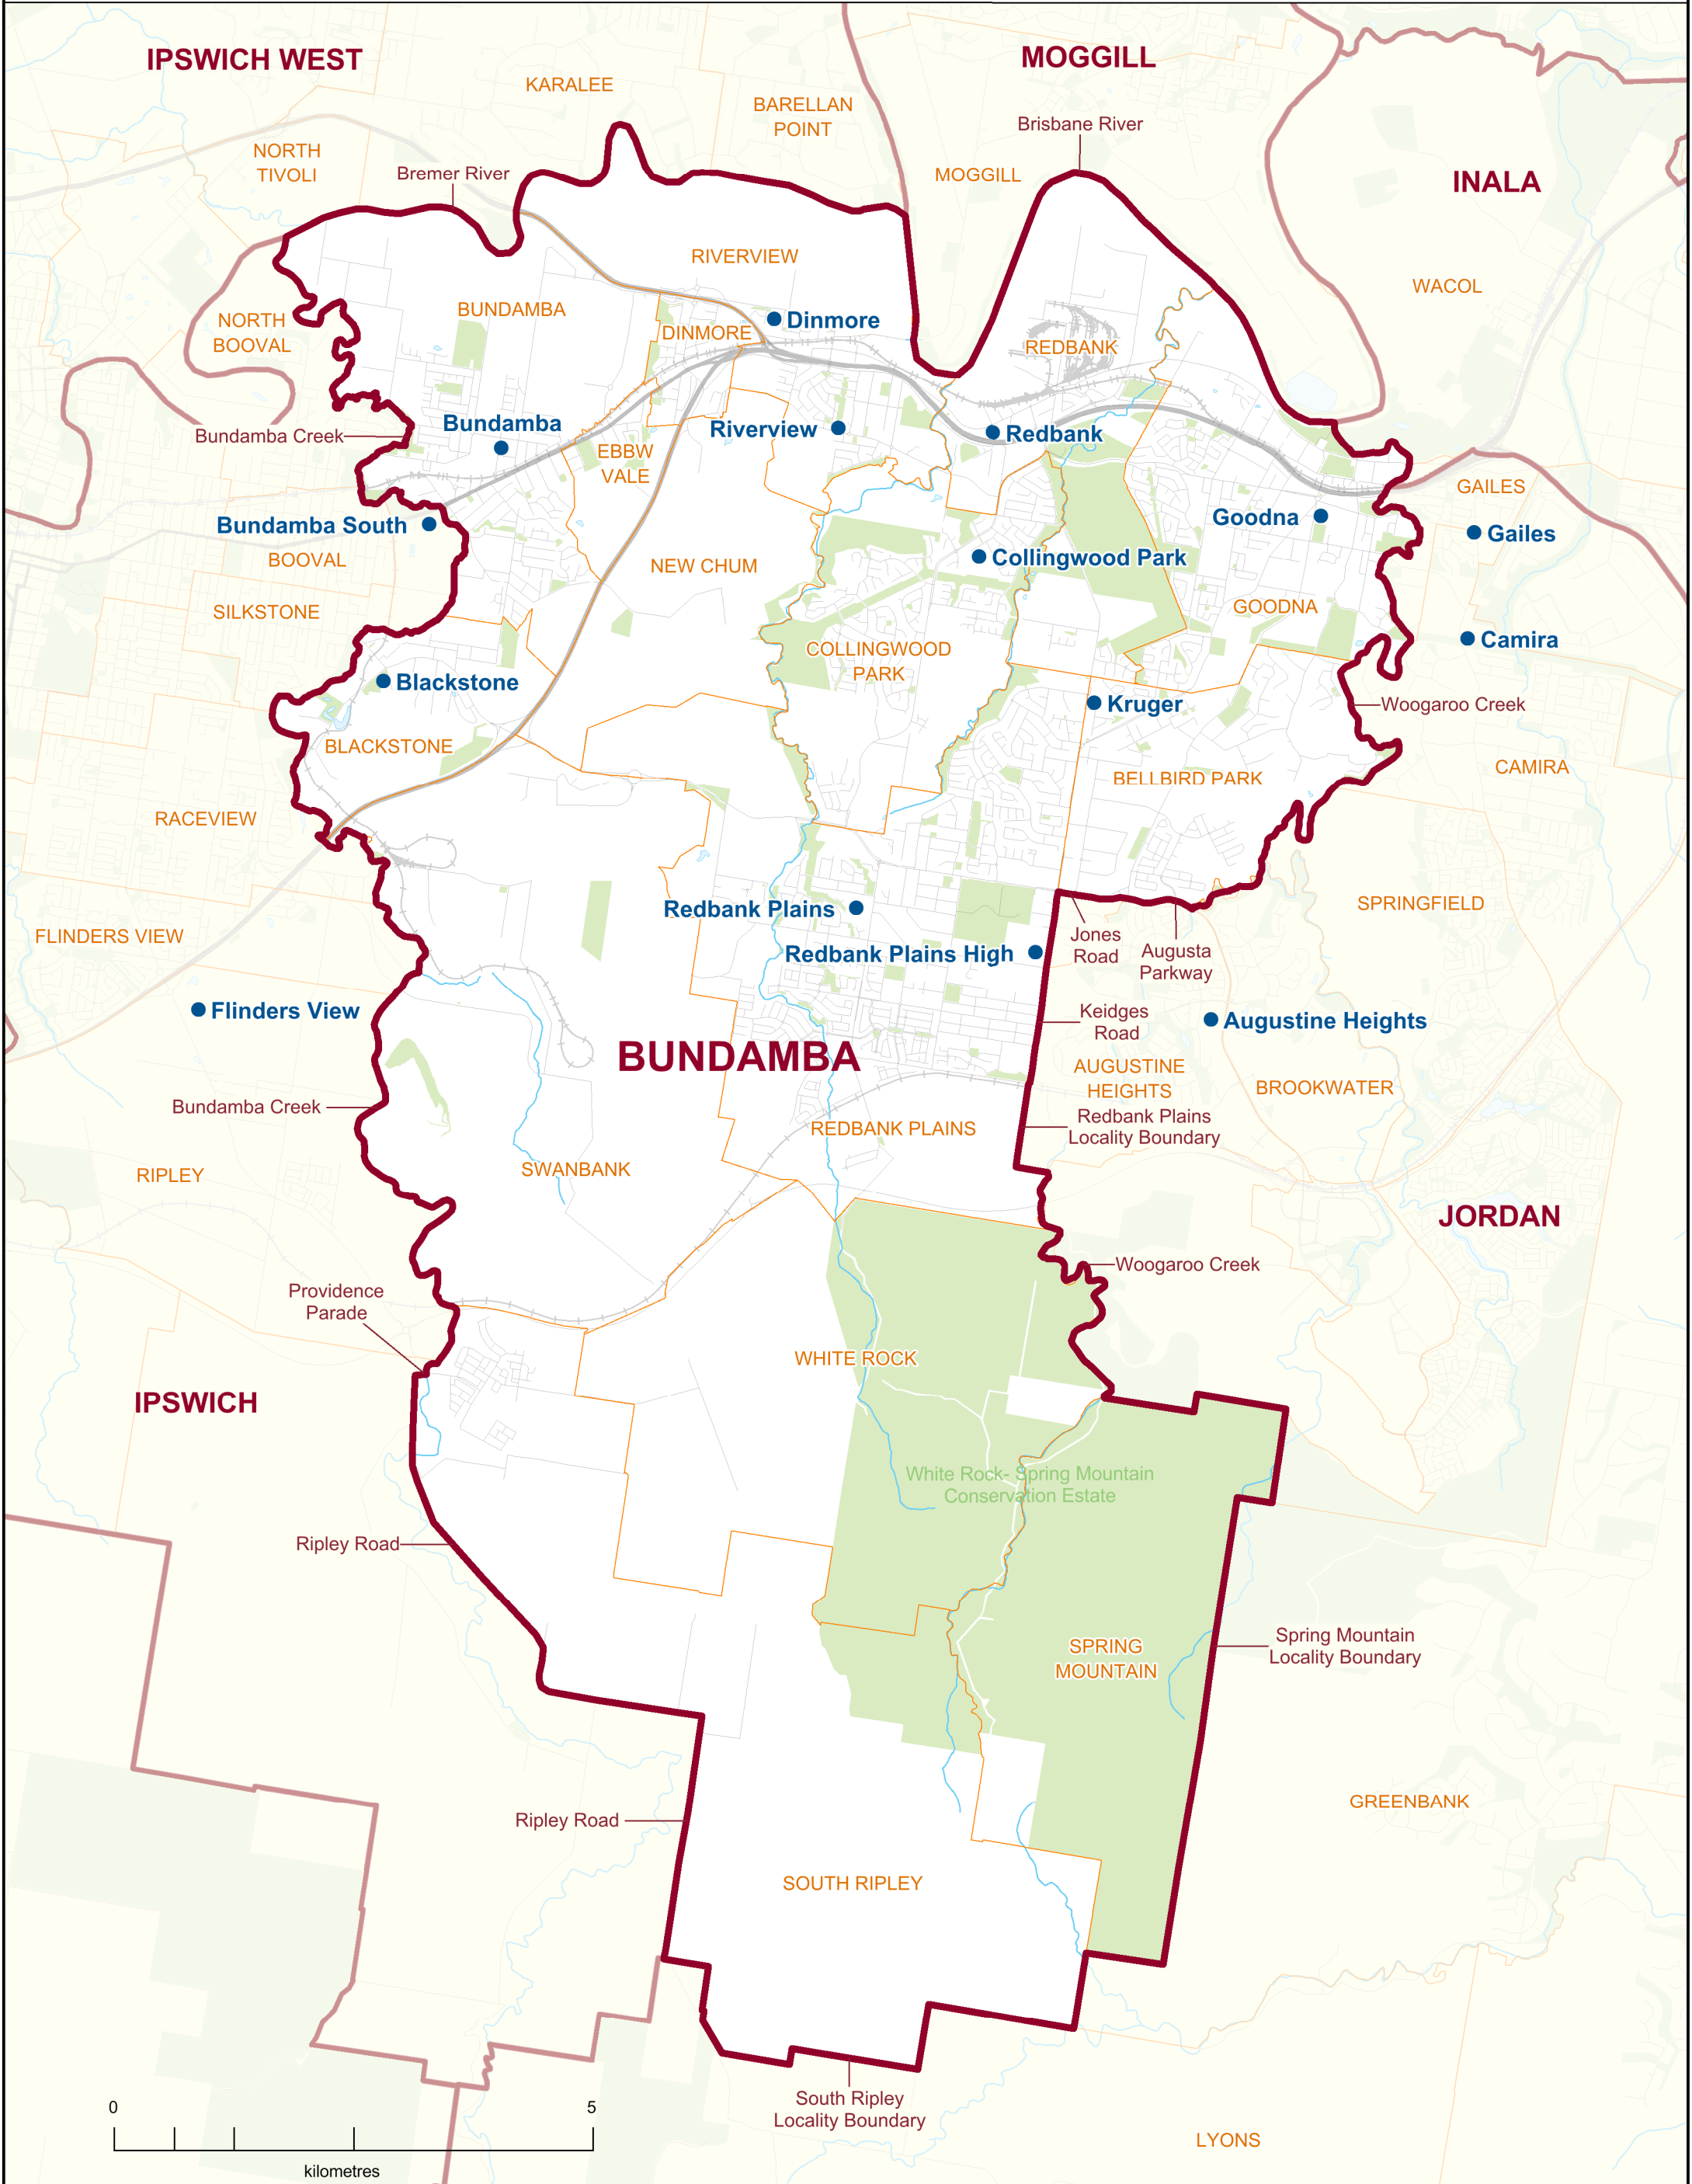

2017 QUEENSLAND STATE ELECTION
Polling Booth Locations
ELECTORAL DISTRICT OF
BUNDAMBA
ELECTION DATE: 25 November 2017

- Polling Booth
- District Boundary
- Locality Boundary
- Road
- Watercourse / Waterbody
- Reserve / Park

DISCLAIMER
 This map has been produced by the ECQ as a guide only, to show electoral boundaries and polling booths.
 This product was created using datasets from various authoritative sources and has been provided 'As Is'. ECQ therefore does not accept liability for any expenses, losses, damages caused by use of this product.