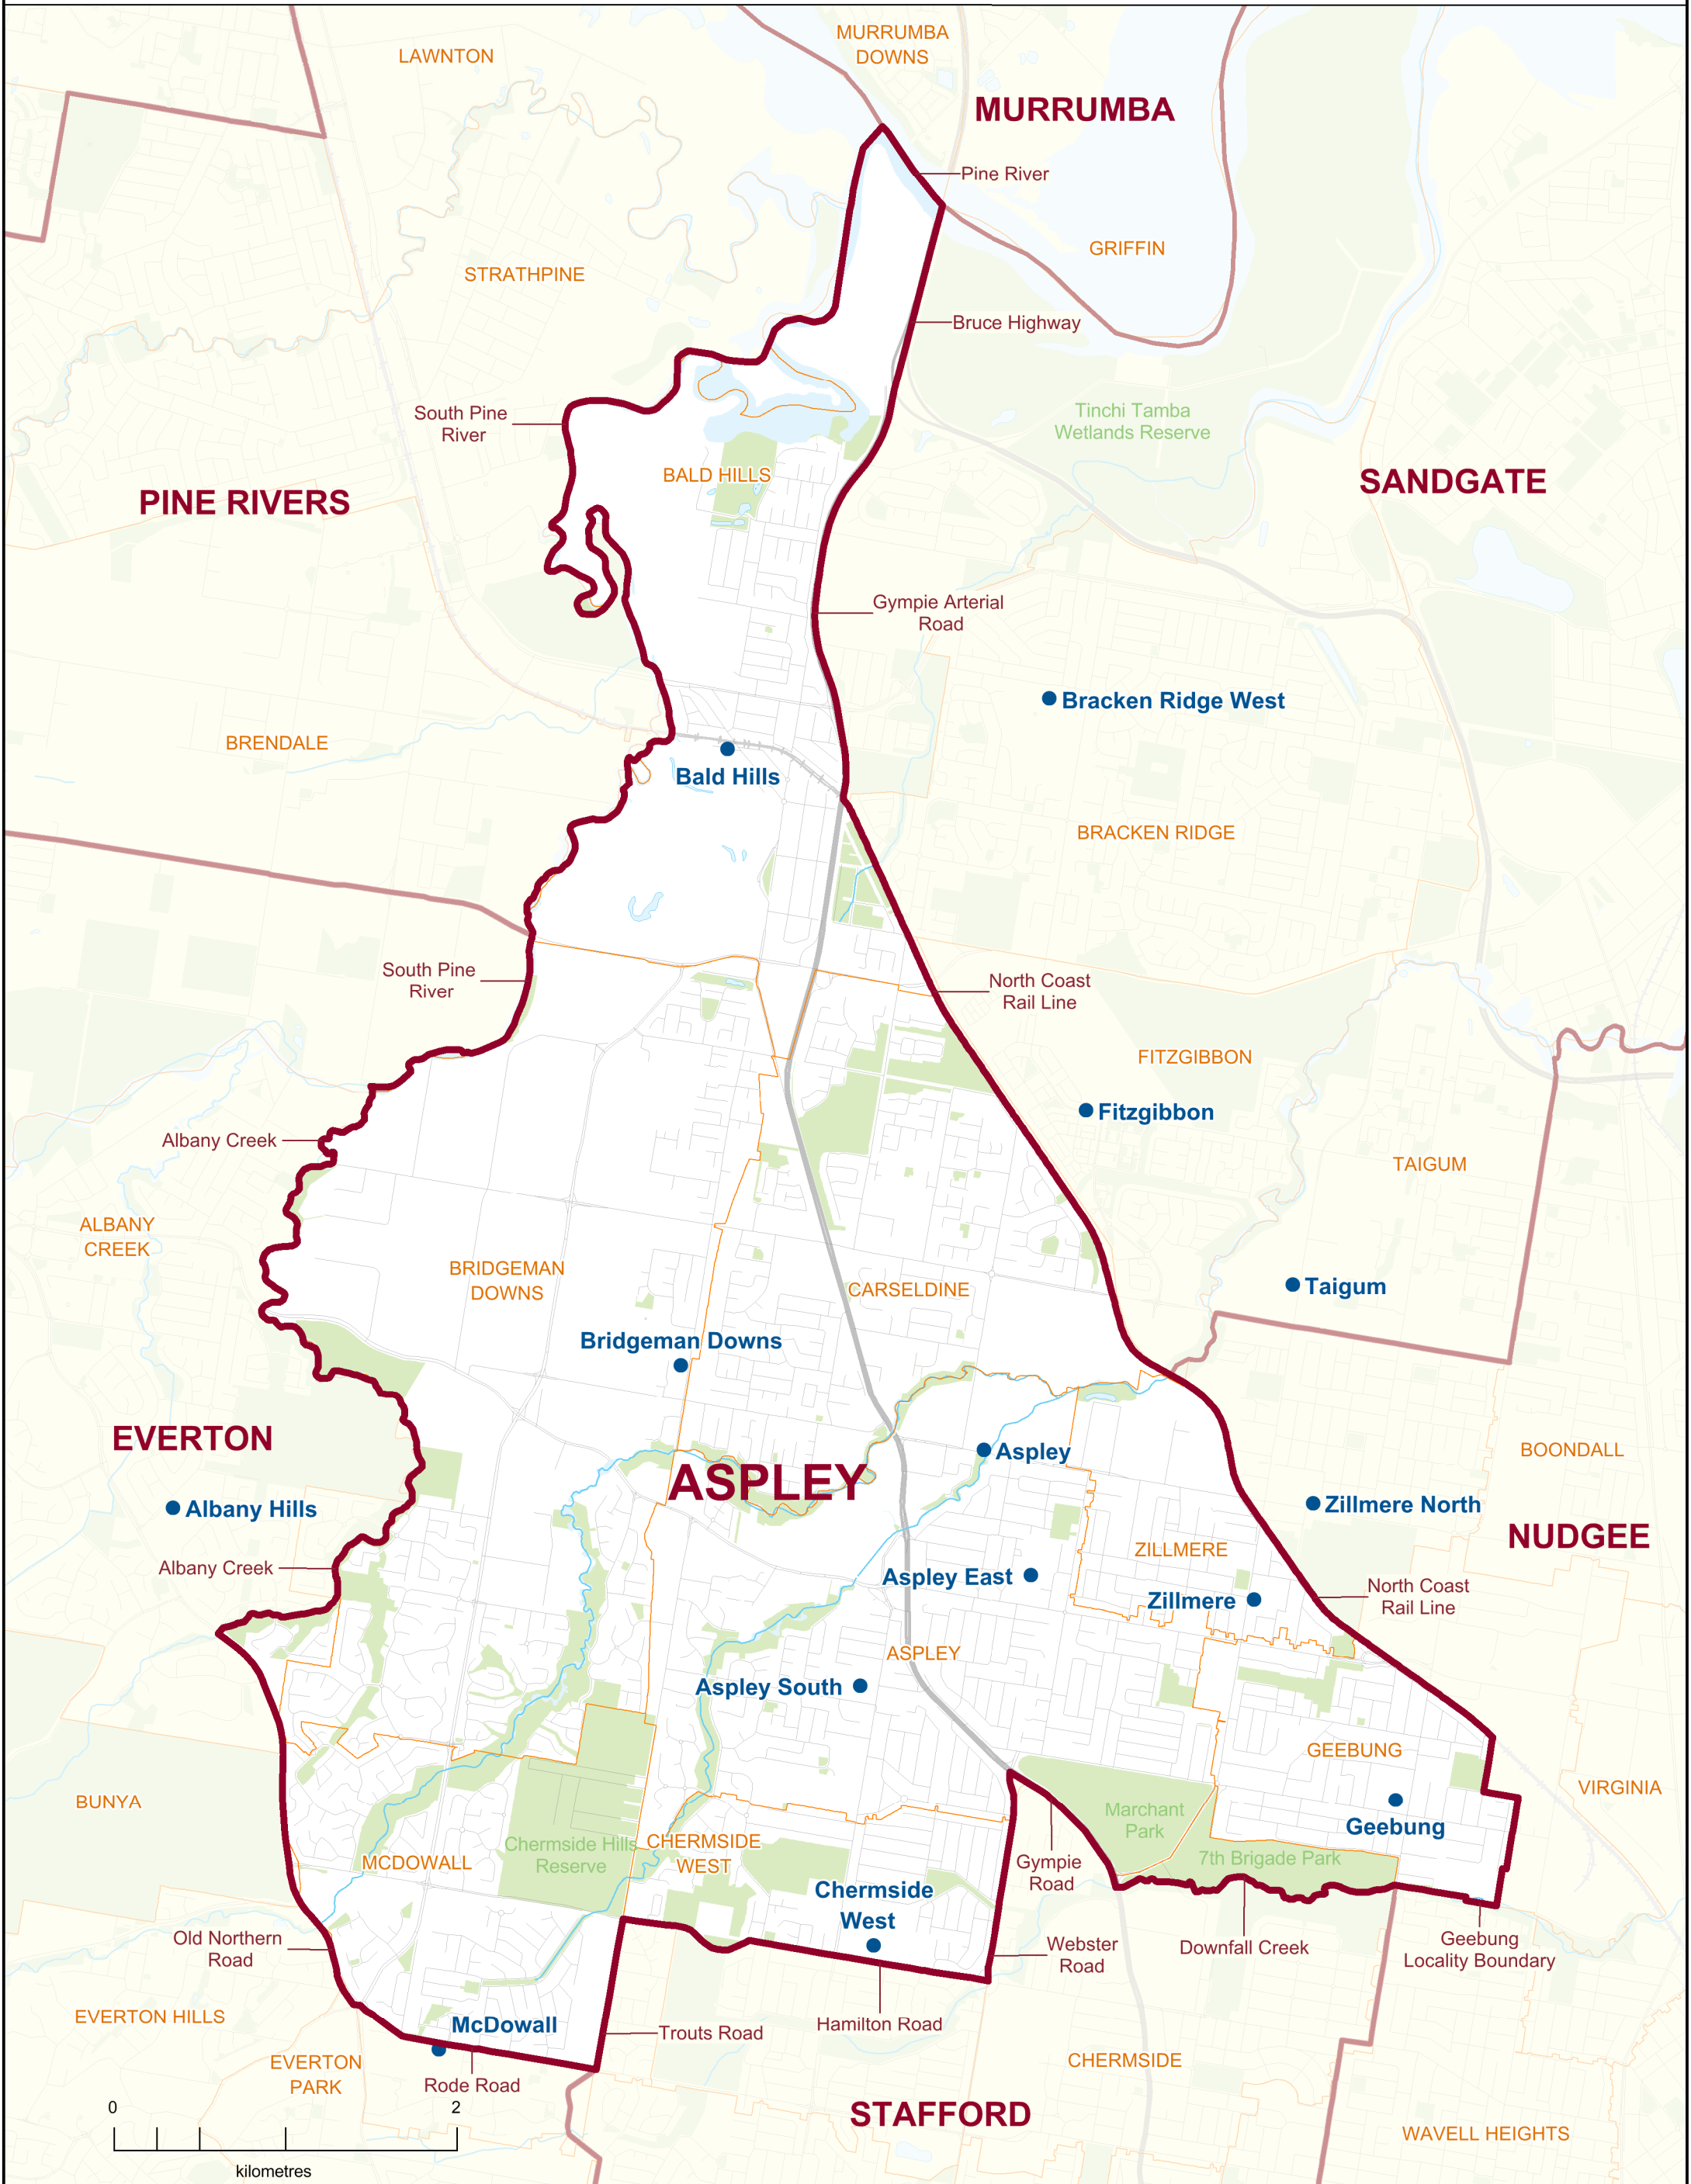

2017 QUEENSLAND STATE ELECTION
Polling Booth Locations
ELECTORAL DISTRICT OF
ASPLEY
ELECTION DATE: 25 November 2017

- Polling Booth
- District Boundary
- Locality Boundary
- Road
- Watercourse / Waterbody
- Reserve / Park

DISCLAIMER
 This map has been produced by the ECQ as a guide only, to show electoral boundaries and polling booths.
 This product was created using datasets from various authoritative sources and has been provided 'As Is'. ECQ therefore does not accept liability for any expenses, losses, damages caused by use of this product.