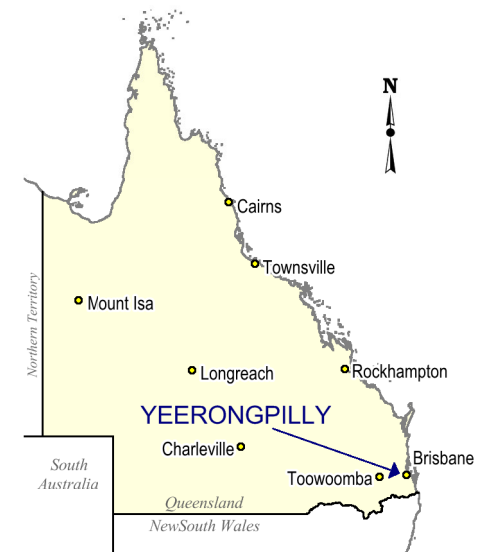

QUEENSLAND STATE ELECTIONS 2015

Polling Booth Locations ELECTORAL DISTRICT of **YEERONGPILLY**

POLLING INFORMATION

Booth Count: 26
Elector Count: 33,724
Close of Roll: 10 January 2015
Polling Date: 31 January 2015

- Polling Booth
- Major Road
- Minor Road
- Railway
- Wetland
- Waterbody
- Yeerongpilly Electoral District
- Other Electoral District
- Suburb Boundary
- National Park/Reserve