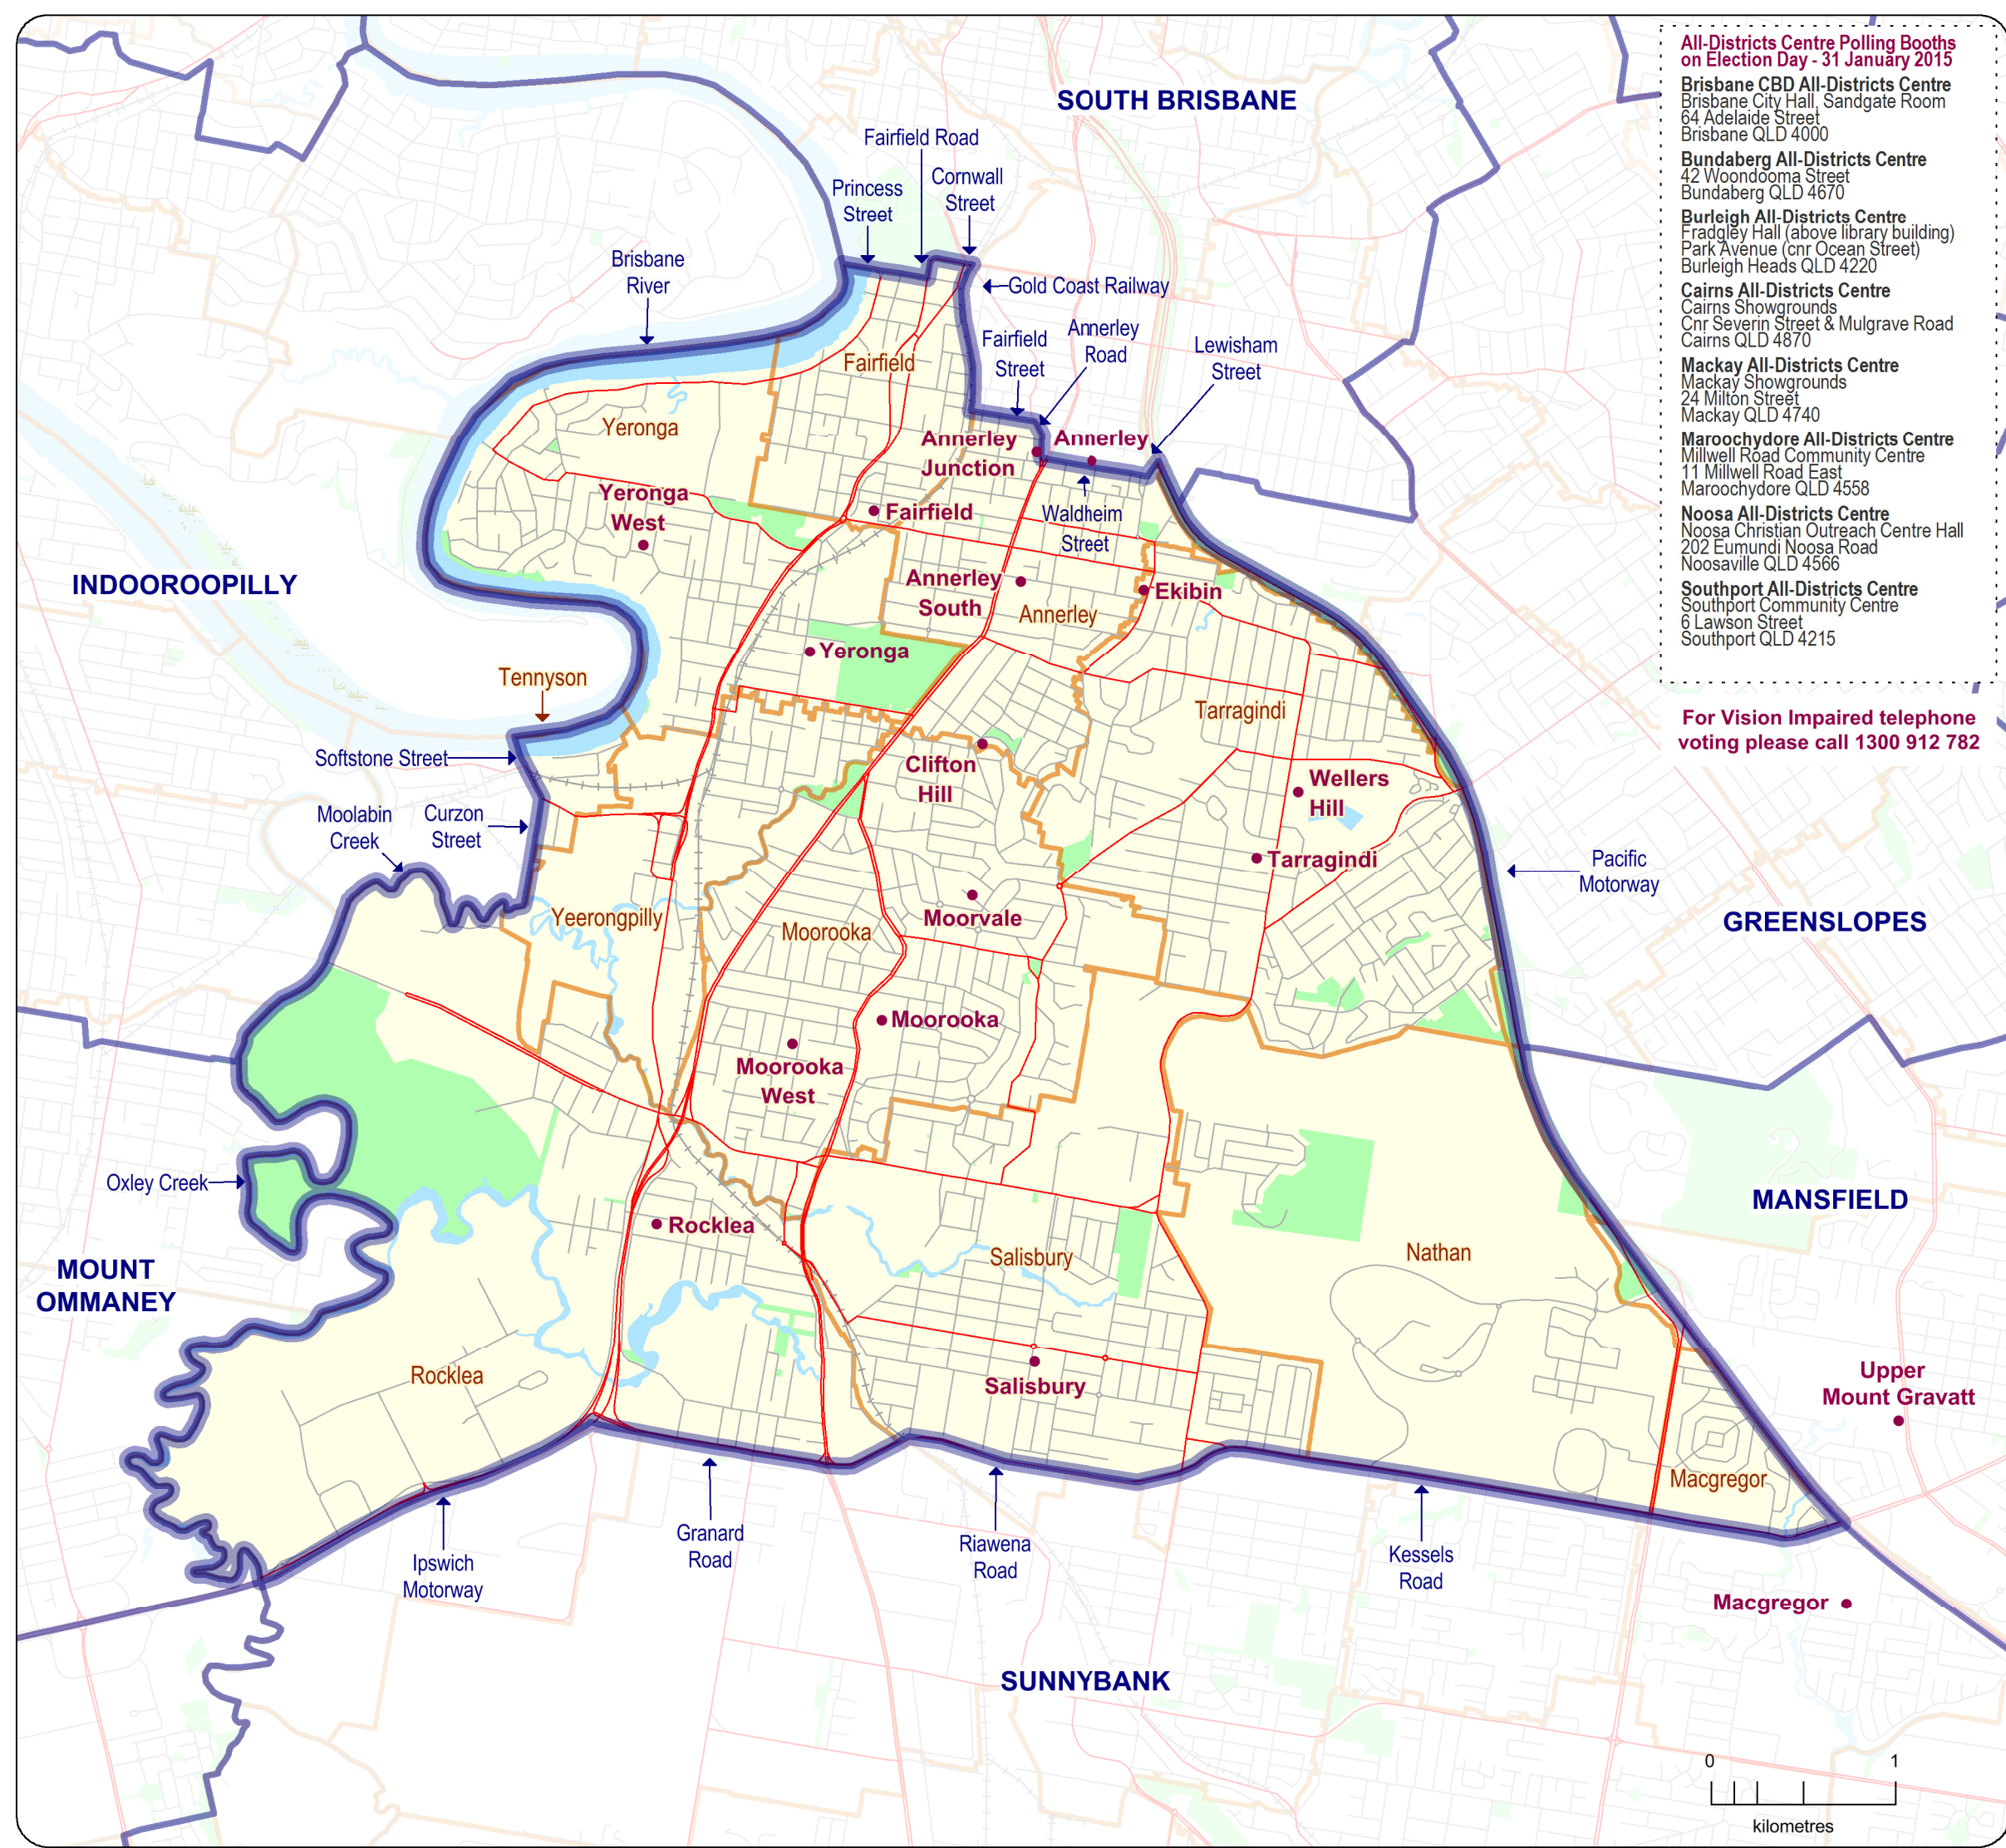

## Polling Booth Locations ELECTORAL DISTRICT of **YEERONGPILLY**

### POLLING INFORMATION

Booth Count: 26  
 Elector Count: 33,724  
 Close of Roll: 10 January 2015  
 Polling Date: 31 January 2015

- Polling Booth
- Major Road
- Minor Road
- Railway
- Wetland
- Waterbody
- Yeerongpilly Electoral District
- Other Electoral District
- Suburb Boundary
- National Park/Reserve

**For Vision Impaired telephone voting please call 1300 912 782**

**DISCLAIMER**  
 While every care is taken to ensure the accuracy of this data, the Electoral Commission of Queensland (ECQ) makes no representations or warranties about its accuracy, reliability, completeness or suitability for any particular purpose and disclaims all responsibility and all ability (including, without limitation, liability in negligence) for all expenses, losses, damages (including indirect and consequential damage) and cost which might be incurred as a result of the data being inaccurate or incomplete in any way and for any reason. This map has been produced by the ECQ as a guide to show the location of the State Electoral Boundaries and Polling Booth locations. It is not an official map of State Electoral Boundaries. Official maps of State Electoral Boundaries are available from SmartMap, Department of Natural Resources and Mines, Woolloongabba.