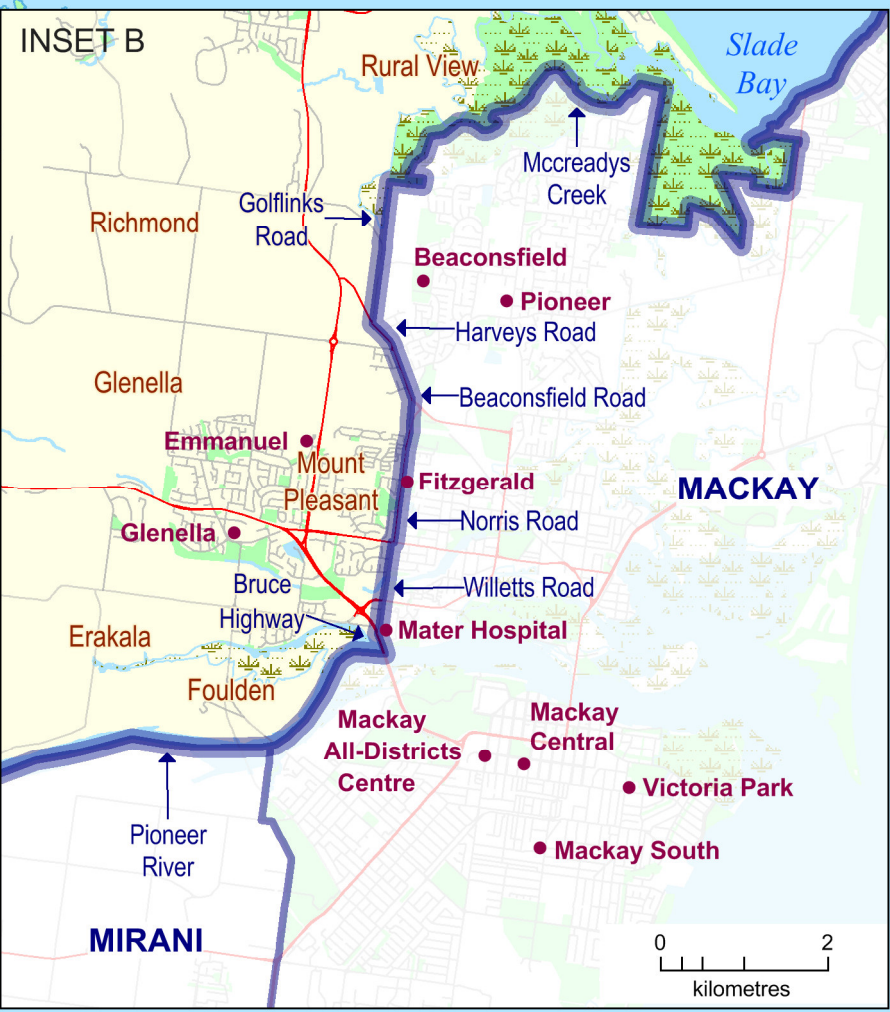

All-Districts Centre Polling Booths on Election Day - 31 January 2015

Brisbane CBD All-Districts Centre
Brisbane City Hall, Sandgate Room
64 Adelaide Street
Brisbane QLD 4000

Bundaberg All-Districts Centre
42 Woondooma Street
Bundaberg QLD 4670

Burleigh All-Districts Centre
Fradgley Hall (above library building)
Park Avenue (cnr Ocean Street)
Burleigh Heads QLD 4220

Cairns All-Districts Centre
Cairns Showgrounds
Cnr Severin Street & Mulgrave Road
Cairns QLD 4870

Mackay All-Districts Centre
Mackay Showgrounds
24 Milton Street
Mackay QLD 4740

Maroochydore All-Districts Centre
Millwell Road Community Centre
11 Millwell Road East
Maroochydore QLD 4558

Noosa All-Districts Centre
Noosa Christian Outreach Centre Hall
202 Eumundi Noosa Road
Noosaville QLD 4566

Southport All-Districts Centre
Southport Community Centre
6 Lawson Street
Southport QLD 4215

For Vision Impaired telephone voting please call 1300 912 782