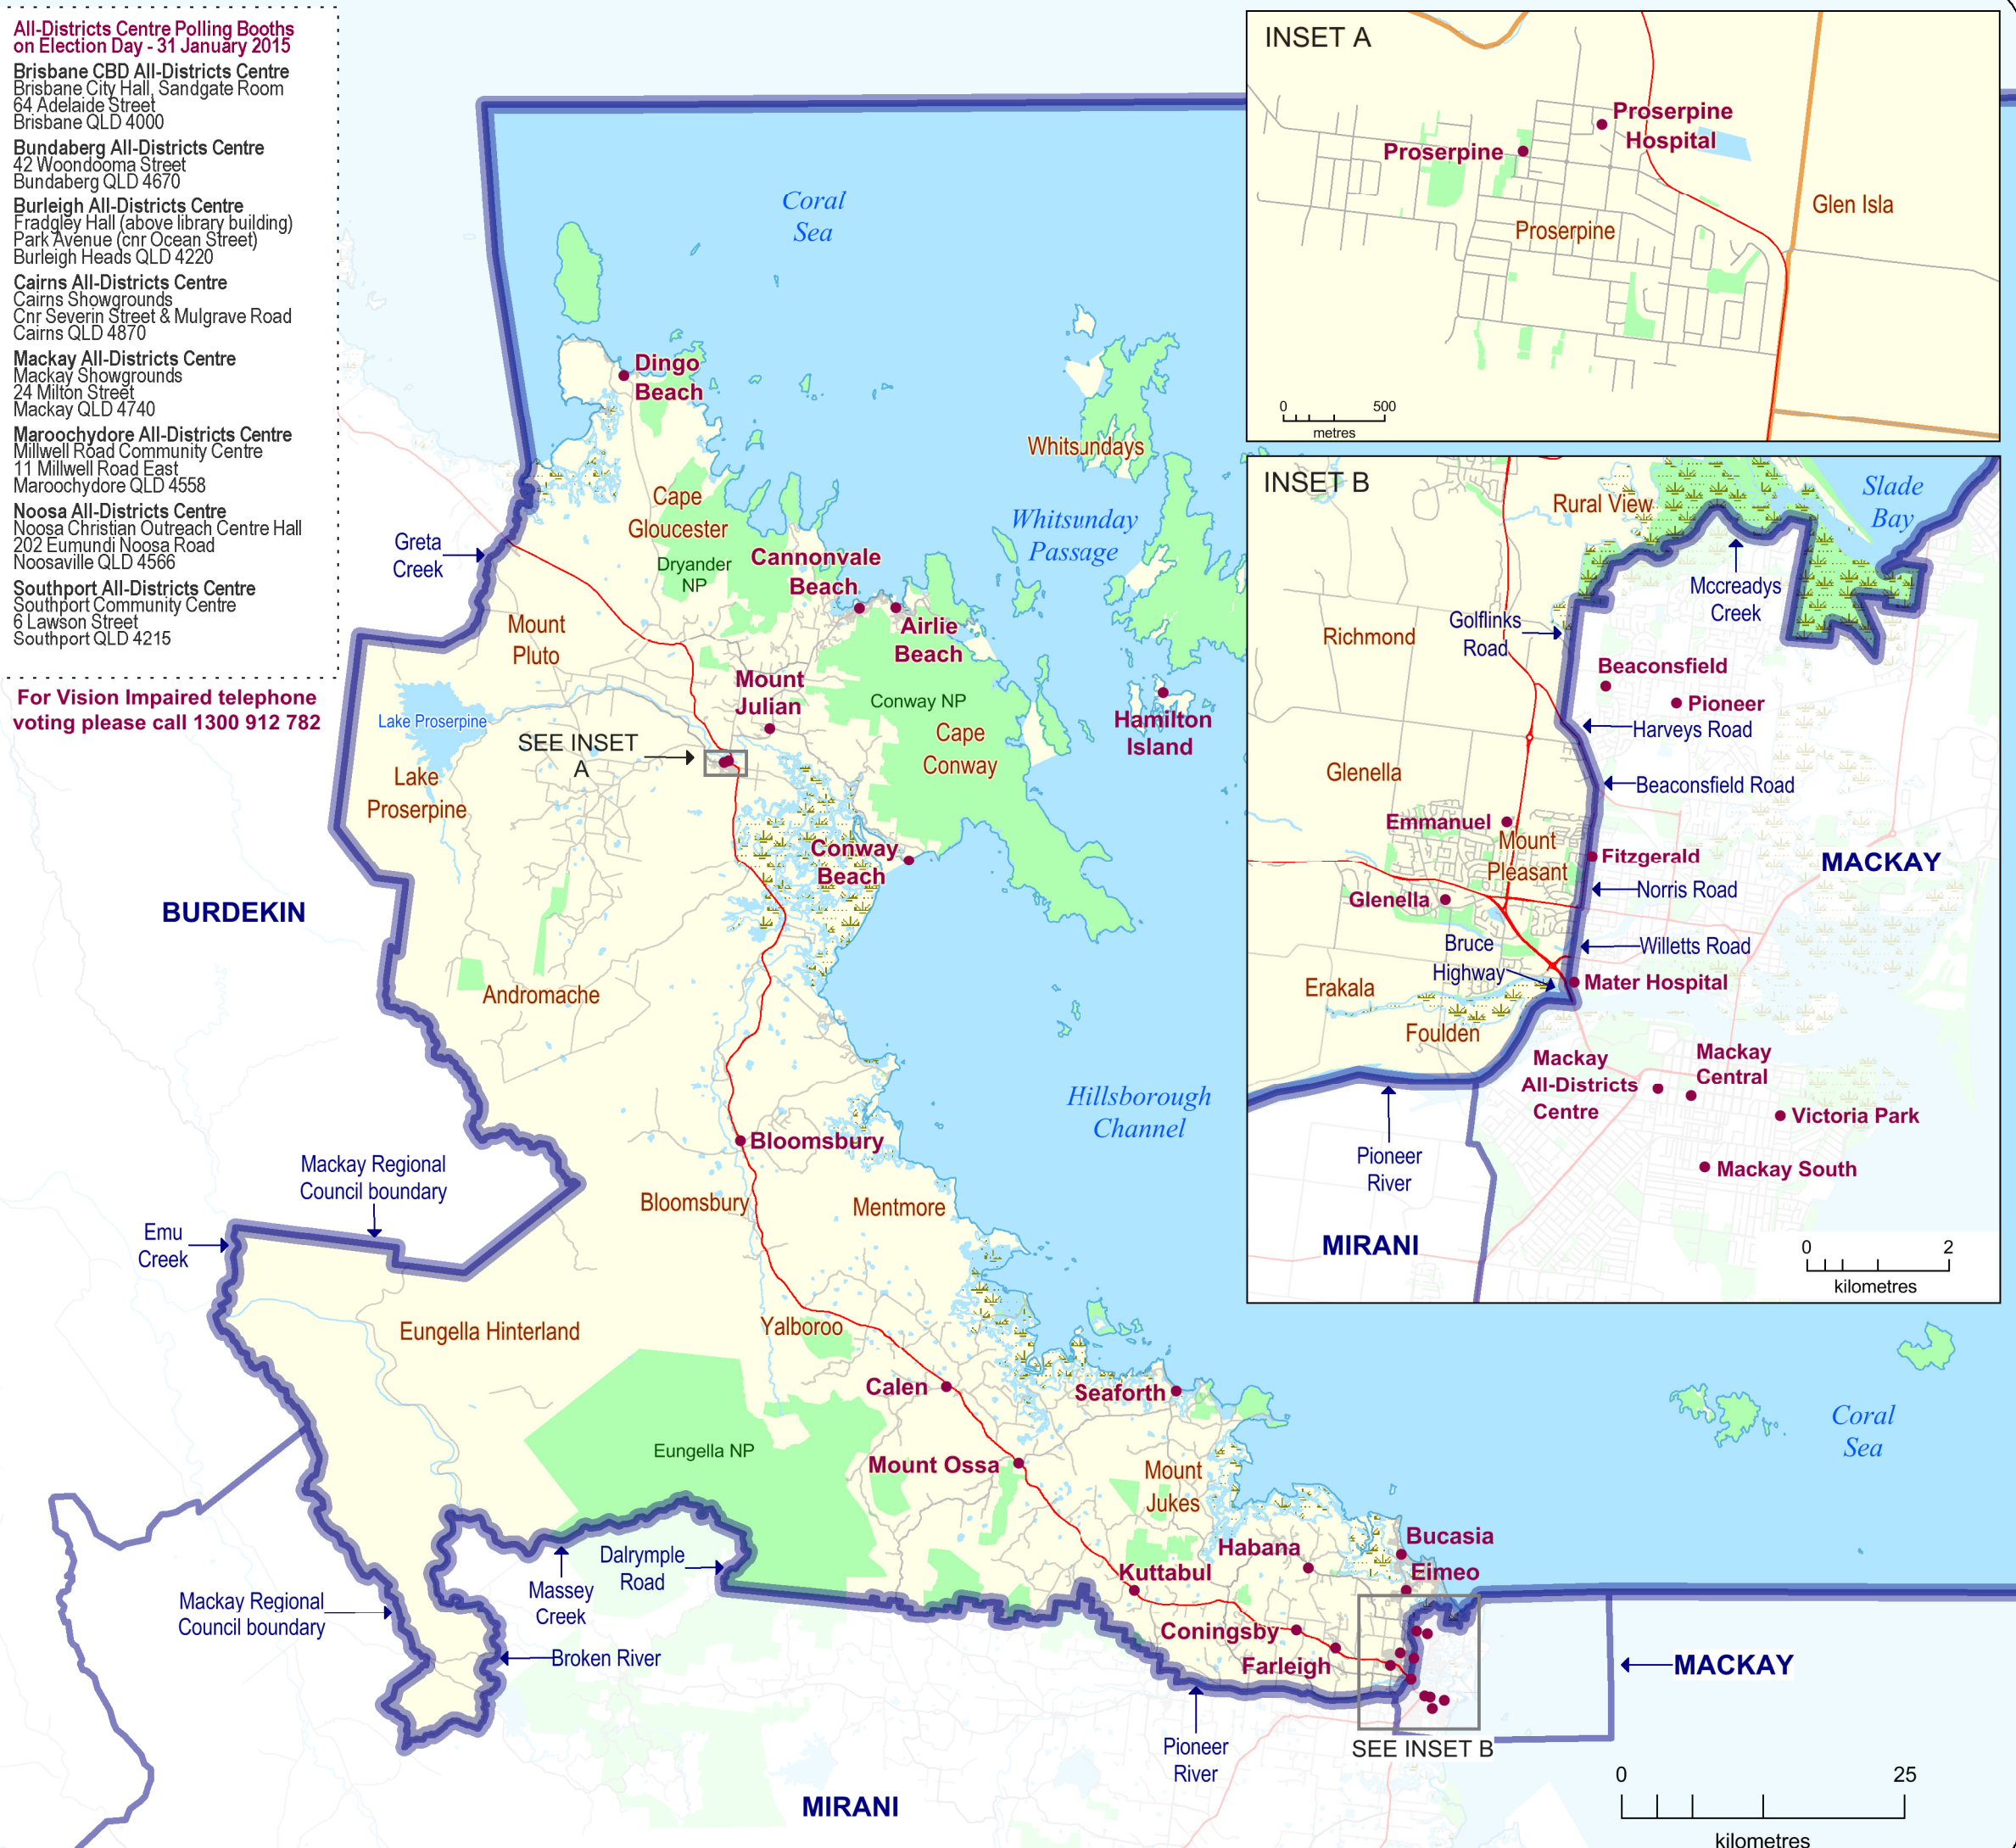

All-Districts Centre Polling Booths on Election Day - 31 January 2015

Brisbane CBD All-Districts Centre
Brisbane City Hall, Sandgate Room
64 Adelaide Street
Brisbane QLD 4000

Bundaberg All-Districts Centre
42 Woondooma Street
Bundaberg QLD 4670

Burleigh All-Districts Centre
Fradgley Hall (above library building)
Park Avenue (cnr Ocean Street)
Burleigh Heads QLD 4220

Cairns All-Districts Centre
Cairns Showgrounds
Cnr Severin Street & Mulgrave Road
Cairns QLD 4870

Mackay All-Districts Centre
Mackay Showgrounds
24 Milton Street
Mackay QLD 4740

Maroochydore All-Districts Centre
Millwell Road Community Centre
11 Millwell Road East
Maroochydore QLD 4558

Noosa All-Districts Centre
Noosa Christian Outreach Centre Hall
202 Eumundi Noosa Road
Noosaville QLD 4566

Southport All-Districts Centre
Southport Community Centre
6 Lawson Street
Southport QLD 4215

For Vision Impaired telephone voting please call 1300 912 782