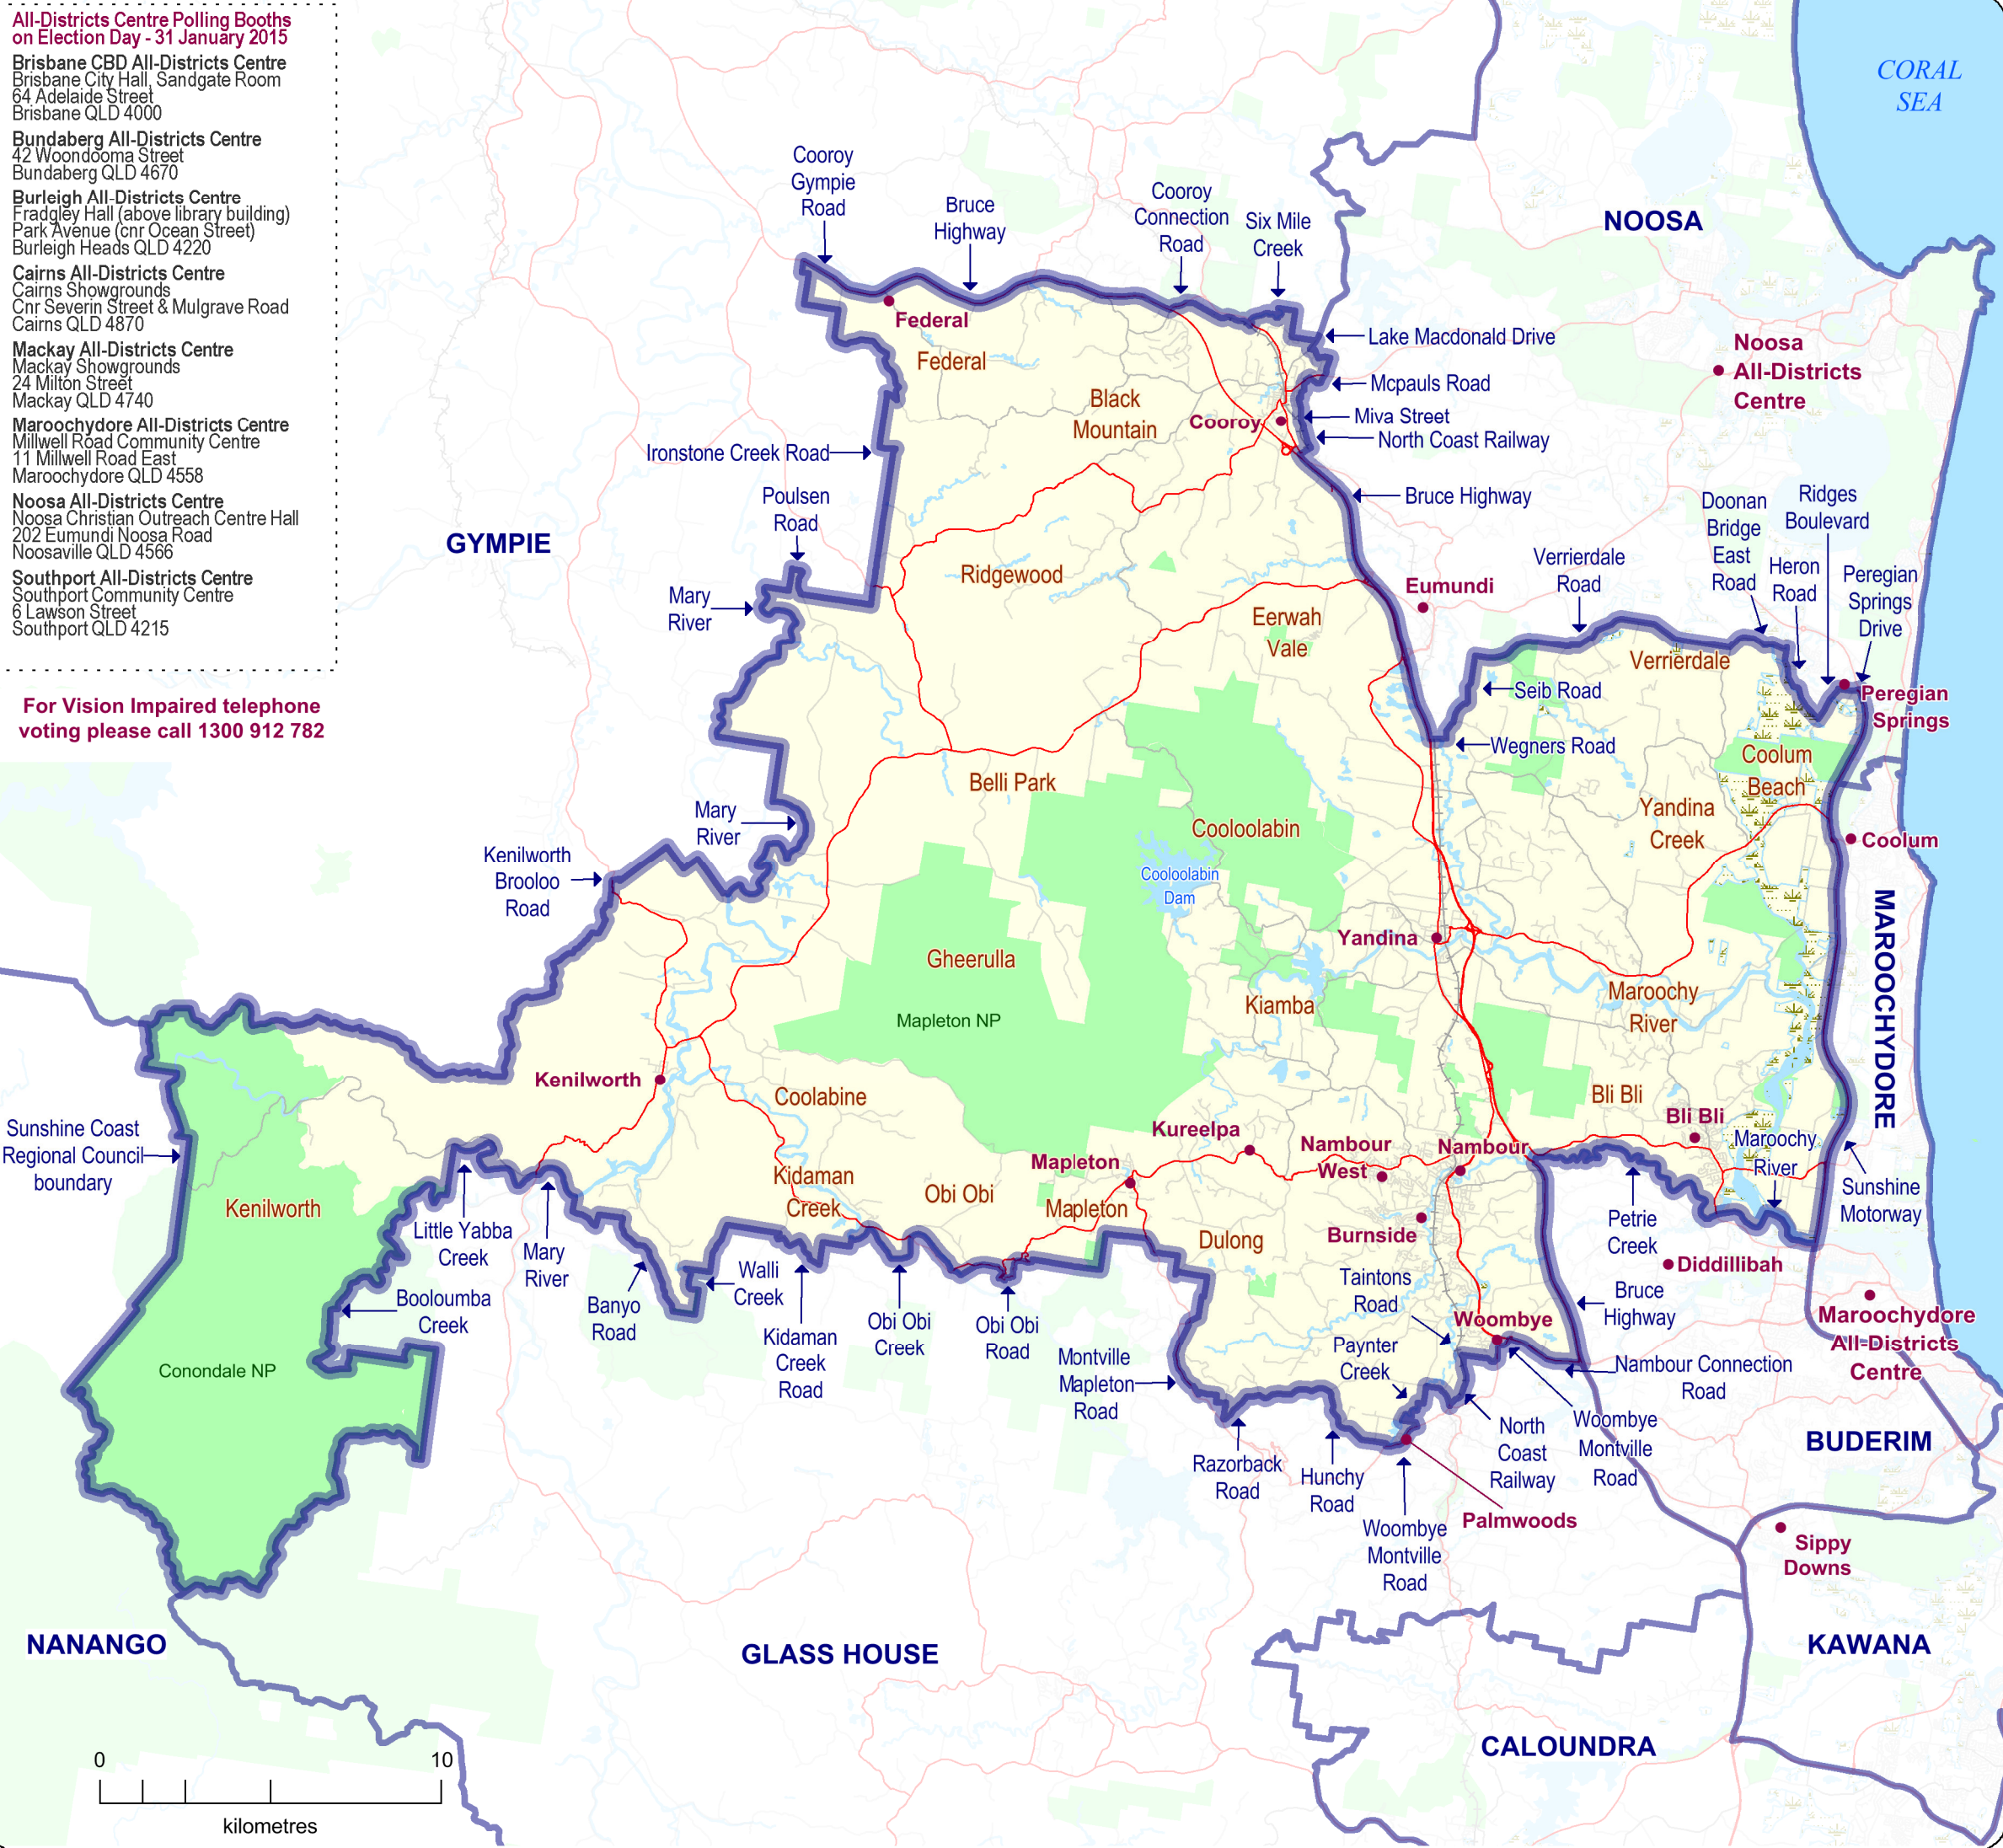

All-Districts Centre Polling Booths on Election Day - 31 January 2015

Brisbane CBD All-Districts Centre
Brisbane City Hall, Sandgate Room
64 Adelaide Street
Brisbane QLD 4000

Bundaberg All-Districts Centre
42 Woondooma Street
Bundaberg QLD 4670

Burleigh All-Districts Centre
Fradgley Hall (above library building)
Park Avenue (cnr Ocean Street)
Burleigh Heads QLD 4220

Cairns All-Districts Centre
Cairns Showgrounds
Cnr Severin Street & Mulgrave Road
Cairns QLD 4870

Mackay All-Districts Centre
Mackay Showgrounds
24 Milton Street
Mackay QLD 4740

Maroochydore All-Districts Centre
Millwell Road Community Centre
11 Millwell Road East
Maroochydore QLD 4558

Noosa All-Districts Centre
Noosa Christian Outreach Centre Hall
202 Eumundi Noosa Road
Noosaville QLD 4566

Southport All-Districts Centre
Southport Community Centre
6 Lawson Street
Southport QLD 4215

For Vision Impaired telephone voting please call 1300 912 782

QUEENSLAND STATE ELECTIONS 2015

Polling Booth Locations ELECTORAL DISTRICT of NICKLIN

POLLING INFORMATION

Booth Count: 26
Elector Count: 33,568
Close of Roll: 10 January 2015
Polling Date: 31 January 2015

- Polling Booth
- Major Road
- Minor Road
- Railway
- Wetland
- Waterbody
- Nicklin Electoral District
- Other Electoral District
- Suburb Boundary
- National Park/Reserve