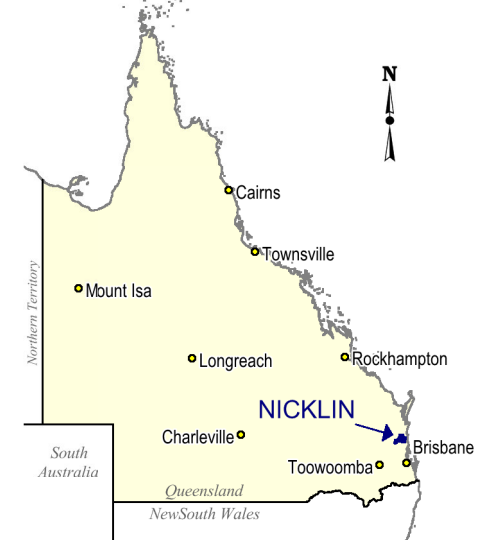

Burleigh All-Districts Centre
 Fradgley Hall (above library building)
 Park Avenue (cnr Ocean Street)
 Burleigh Heads QLD 4220

Cairns All-Districts Centre
 Cairns Showgrounds
 Cnr Severin Street & Mulgrave Road
 Cairns QLD 4870

Mackay All-Districts Centre
 Mackay Showgrounds
 24 Milton Street
 Mackay QLD 4740

Maroochydore All-Districts Centre
 Millwell Road Community Centre
 11 Millwell Road East
 Maroochydore QLD 4558

Noosa All-Districts Centre
 Noosa Christian Outreach Centre Hall
 202 Eumundi Noosa Road
 Noosaville QLD 4566

Southport All-Districts Centre
 Southport Community Centre
 6 Lawson Street
 Southport QLD 4215

For Vision Impaired telephone voting please call 1300 912 782

QUEENSLAND STATE ELECTIONS 2015

Polling Booth Locations ELECTORAL DISTRICT of NICKLIN

POLLING INFORMATION

Booth Count: 26
 Elector Count: 33,568
 Close of Roll: 10 January 2015
 Polling Date: 31 January 2015

- Polling Booth
- Major Road
- Minor Road
- Railway
- Wetland
- Waterbody
- Nicklin Electoral District
- Other Electoral District
- Suburb Boundary
- National Park/Reserve