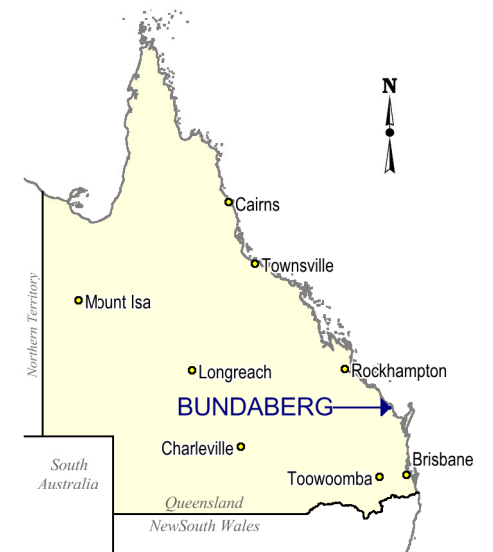

Cairns All-Districts Centre
 Cairns Showgrounds
 Cnr Severin Street & Mulgrave Road
 Cairns QLD 4870

Mackay All-Districts Centre
 Mackay Showgrounds
 24 Milton Street
 Mackay QLD 4740

Maroochydore All-Districts Centre
 Millwell Road Community Centre
 11 Millwell Road East
 Maroochydore QLD 4558

- Polling Booth
- Major Road
- Minor Road
- Railway
- Wetland
- Waterbody
- Bundaberg Electoral District
- Other Electoral District
- Suburb Boundary
- National Park/Reserve

DISCLAIMER

While every care is taken to ensure the accuracy of this data, the Electoral Commission of Queensland (ECQ) makes no representations or warranties about its accuracy, reliability, completeness or suitability for any particular purpose and disclaims all responsibility and all ability (including, without limitation, liability in negligence) for all expenses, losses, damages (including indirect and consequential damage) and cost which might be incurred as a result of the data being inaccurate or incomplete in any way and for any reason. This map has been produced by the ECQ as a guide to show the location of the State Electoral Boundaries and Polling Booth locations. It is not an official map of State Electoral Boundaries. Official maps of State Electoral Boundaries are available from SmartMap, Department of Natural Resources and Mines, Woolloongabba.