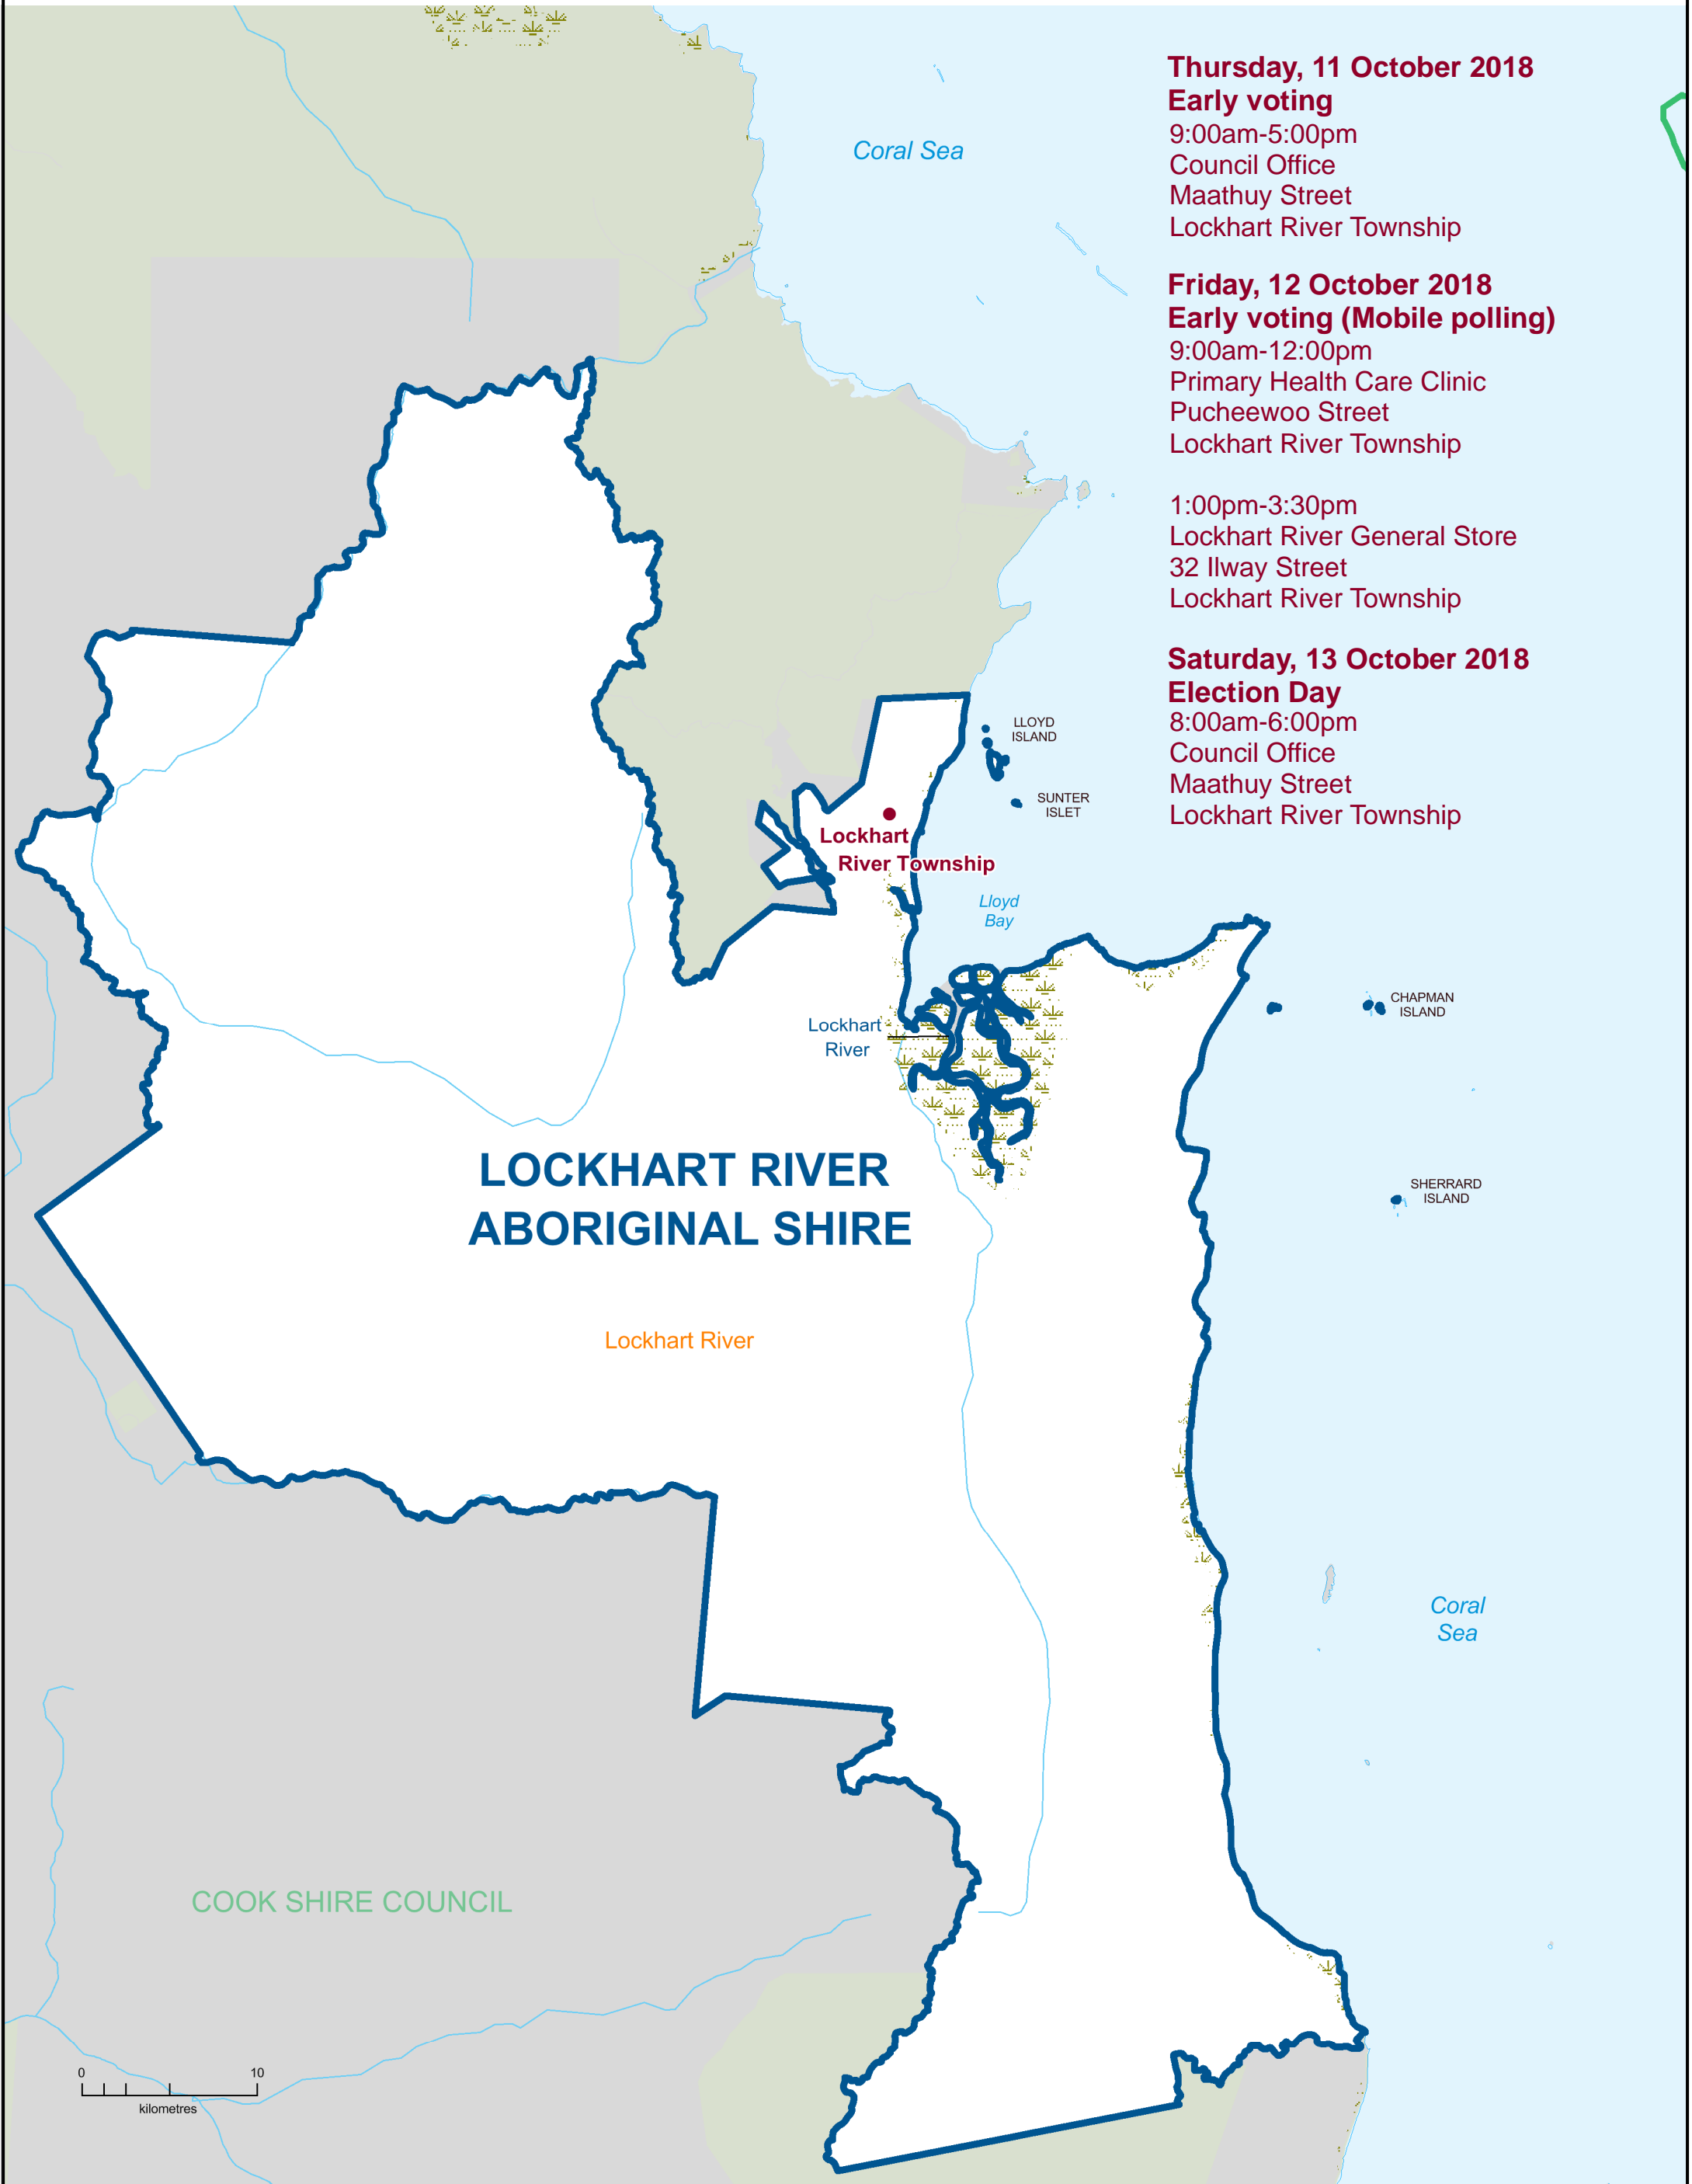

2018 LOCAL GOVERNMENT BY-ELECTION
Polling Booth Location
**LOCKHART RIVER
ABORIGINAL SHIRE COUNCIL**

ELECTION DATE: 13 October 2018

- Polling Booths
- Local Government Area Boundary
- Locality Boundary
- Road
- Watercourse / Waterbody
- Reserve / Park

DISCLAIMER

This map has been produced by the ECQ as a guide only, to show electoral boundaries and polling booths.

This product was created using datasets from various authoritative sources and has been provided 'As Is'. ECQ therefore does not accept liability for any expenses, losses, damages caused by use of this product.

Thursday, 11 October 2018

Early voting
9:00am-5:00pm
Council Office
Maathuy Street
Lockhart River Township

Friday, 12 October 2018
Early voting (Mobile polling)

9:00am-12:00pm
Primary Health Care Clinic
Pucheewoo Street
Lockhart River Township

Lockhart River

COOK SHIRE COUNCIL