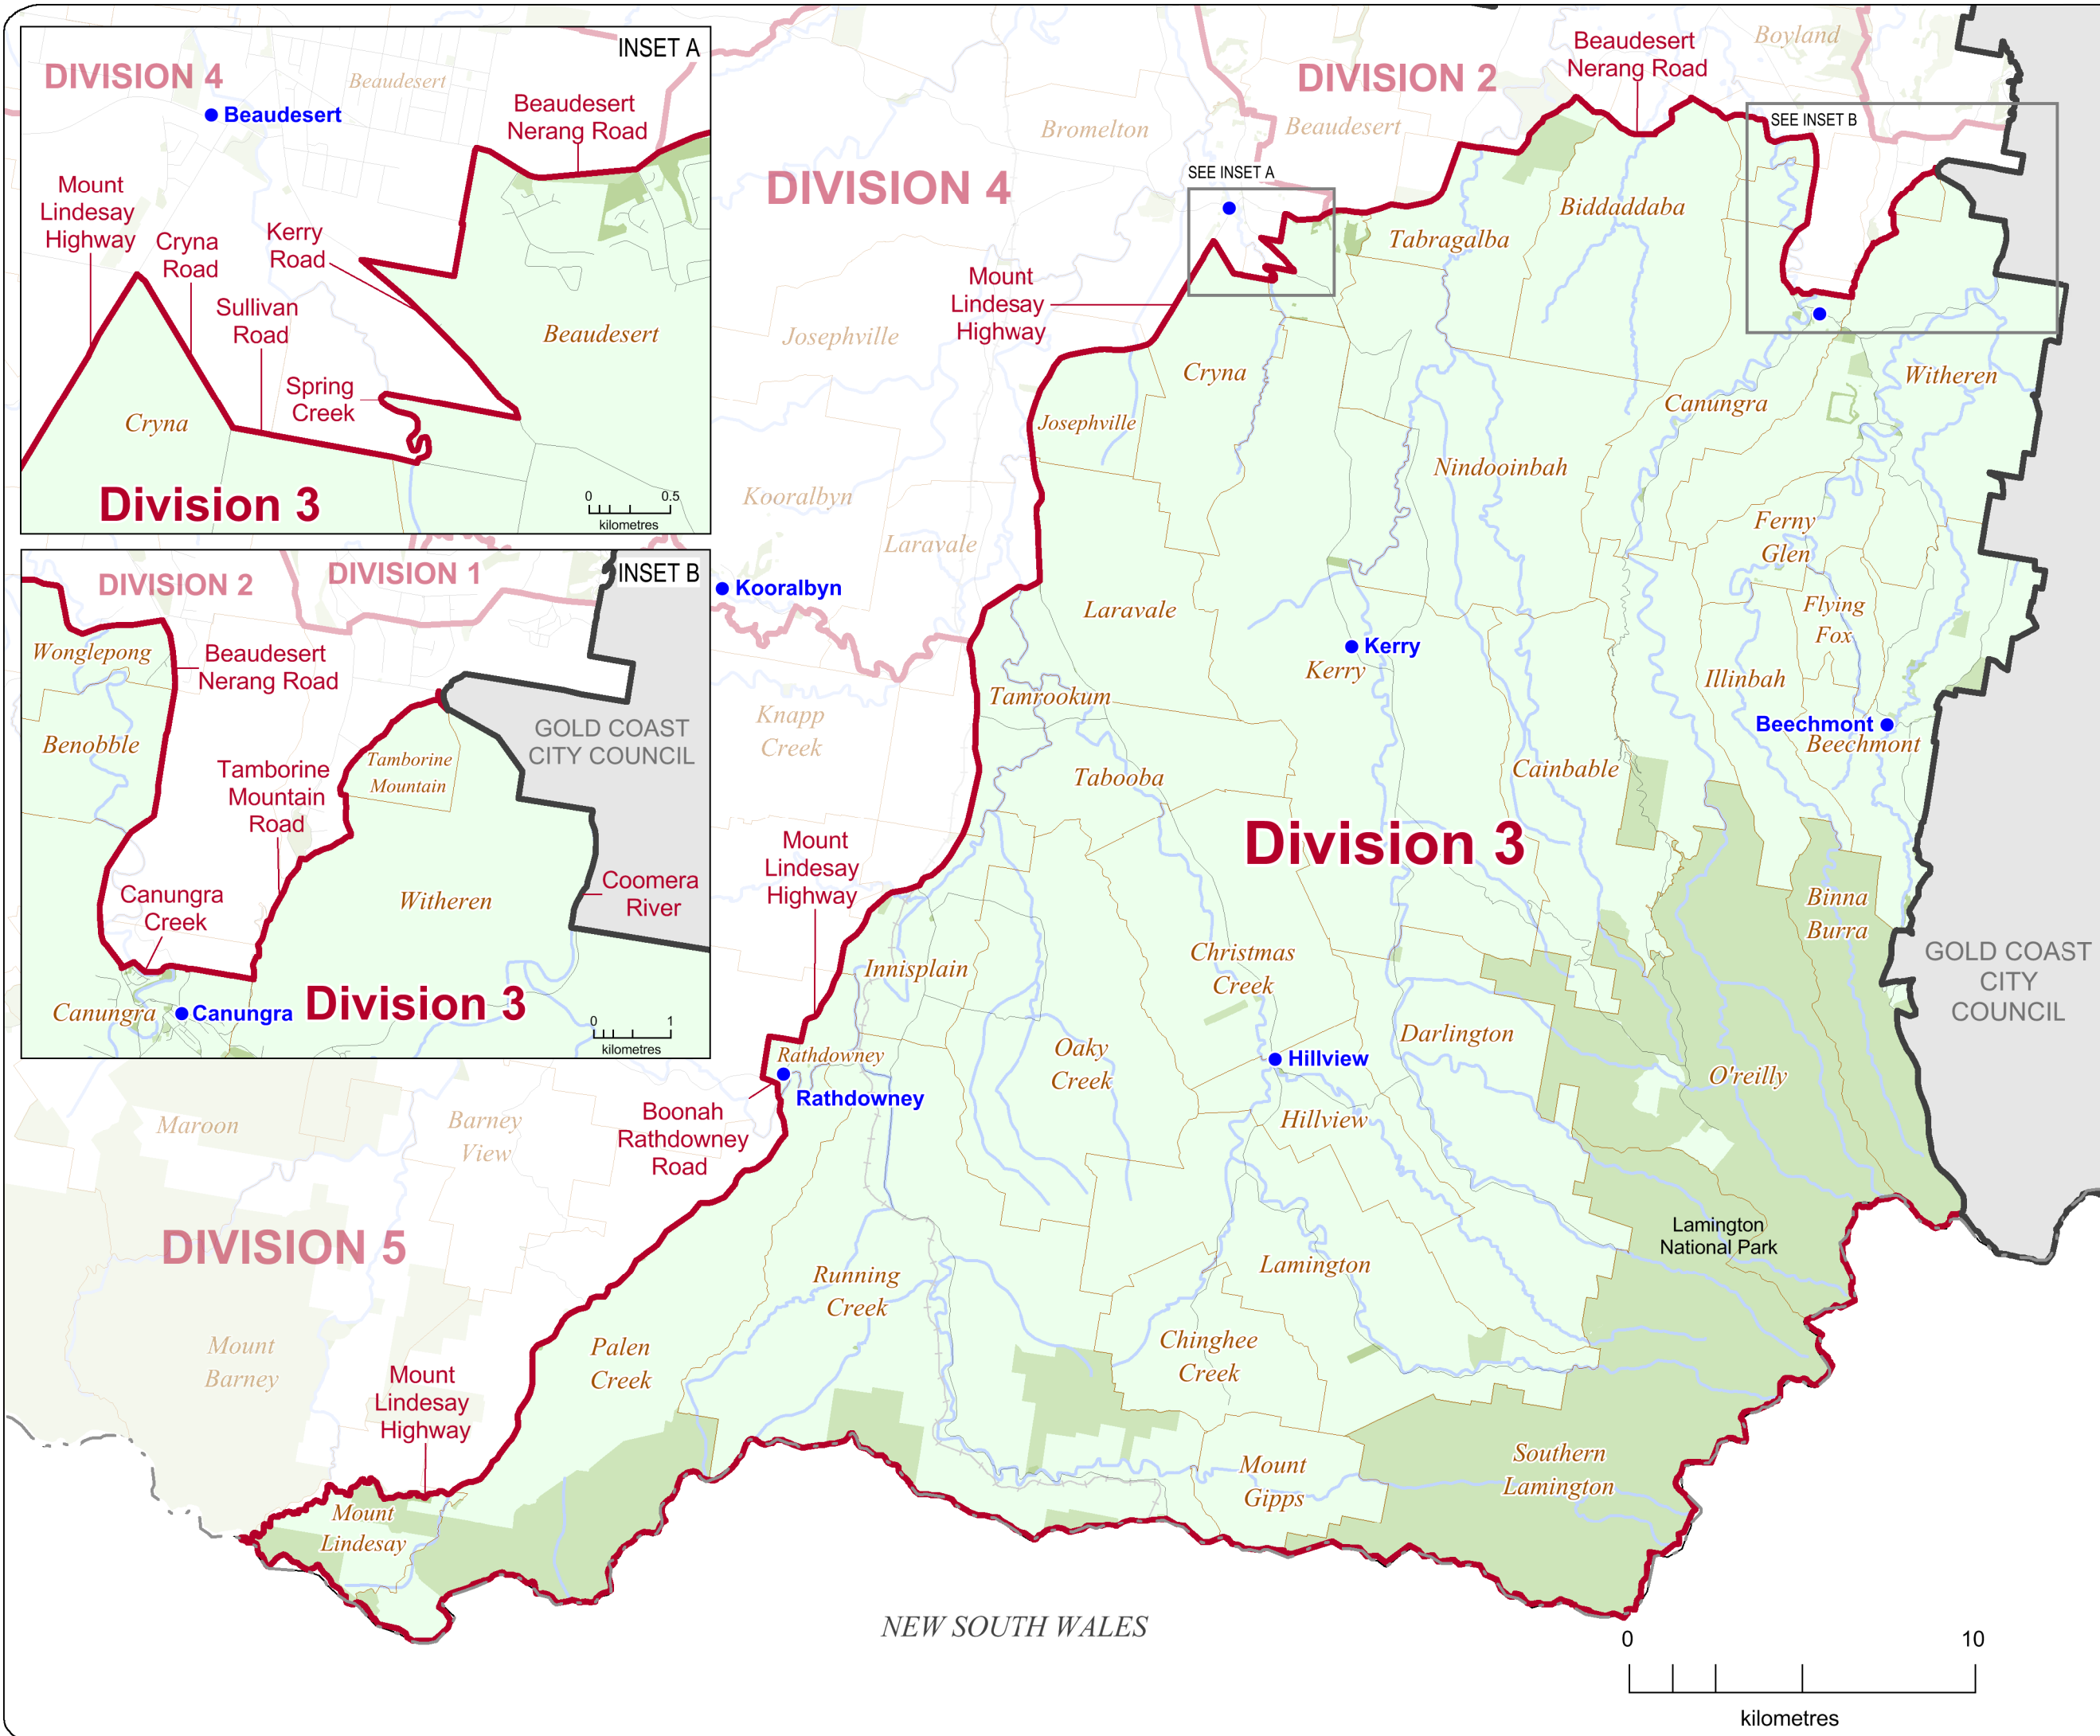

2016
QUEENSLAND
LOCAL GOVERNMENT ELECTIONS
SCENIC RIM REGIONAL
COUNCIL
DIVISION 3

Polling Date: 19 March 2016

- Polling Booth
- Town
- Local Government Area Boundary
- Division Boundary
- Locality Boundary
- Road
- Railway
- Watercourse / Waterbody
- Reserve / Park

DIVISION 3
Location Map

DISCLAIMER

While every care has been taken to ensure the accuracy of this product, the Electoral Commission Queensland (ECQ) makes no representations or warranties about its accuracy, reliability, completeness or suitability for any particular purpose and disclaims all responsibility and all liability (including, without limitation, liability in negligence) for all expenses, losses, damages (including indirect and consequential damage) and cost which might be incurred as a result of the data being inaccurate or incomplete in any way and for any reason.

This map has been produced by the ECQ as a guide only, to show electoral boundaries and polling booths. It is not an official electoral boundary map.

© Electoral Commission of Queensland 2015 (Local Government Change Commission)
 © The State of Queensland - 2015 (Department of Natural Resources and Mines)
 © 2015 Pitney Bowes Software Pty Ltd. All rights reserved

NEW SOUTH WALES