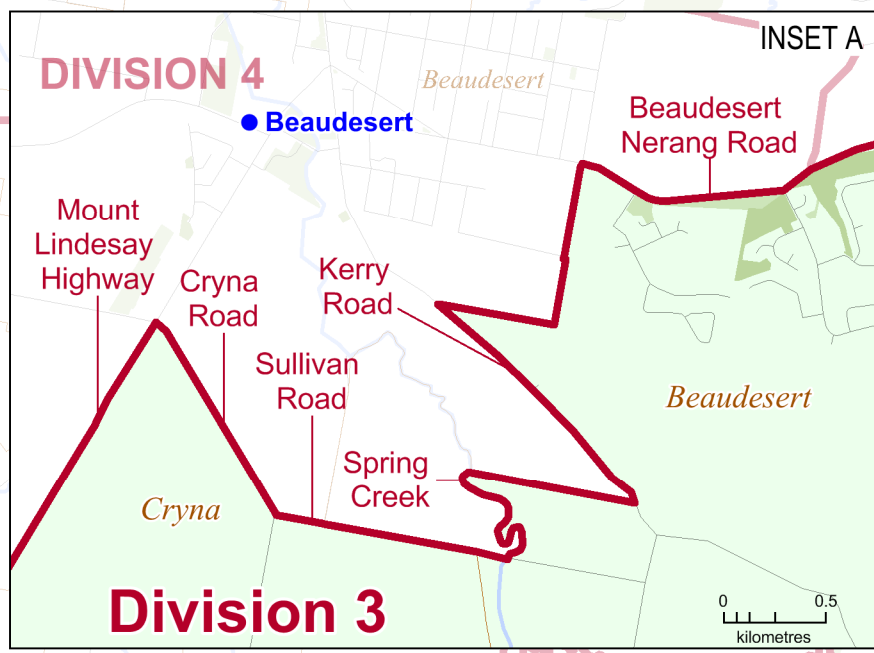

2016
QUEENSLAND
LOCAL GOVERNMENT ELECTIONS
SCENIC RIM REGIONAL
COUNCIL
DIVISION 3

Polling Date: 19 March 2016

- Polling Booth
- Town
- Local Government Area Boundary
- Division Boundary
- Locality Boundary
- Road
- Railway
- Watercourse / Waterbody
- Reserve / Park

DIVISION 3
Location Map

DISCLAIMER

While every care has been taken to ensure the accuracy of this product, the Electoral Commission Queensland (ECQ) makes no representations or warranties about its accuracy, reliability, completeness or suitability for any particular purpose and disclaims all responsibility and all liability (including, without limitation, liability in negligence) for all expenses, losses, damages (including indirect and consequential damage) and cost which might be incurred as a result of the data being inaccurate or incomplete in any way and for any reason.

NEW SOUTH WALES