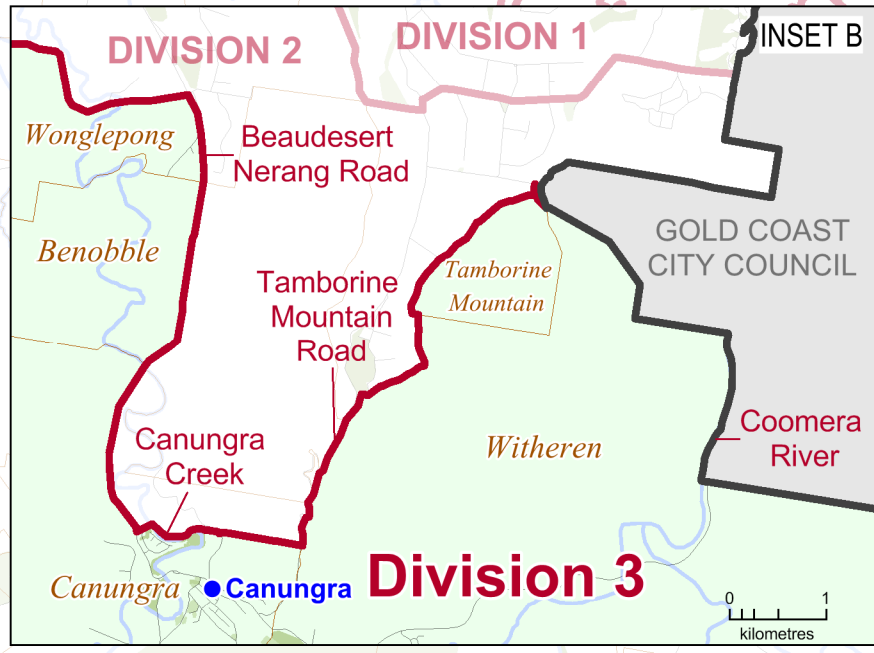

2016
QUEENSLAND
LOCAL GOVERNMENT ELECTIONS
SCENIC RIM REGIONAL
COUNCIL
DIVISION 3

Polling Date: 19 March 2016

- Polling Booth
- Town
- Local Government Area Boundary
- Division Boundary
- Locality Boundary
- Road
- Railway
- Watercourse / Waterbody
- Reserve / Park

DIVISION 3
Location Map

DISCLAIMER

While every care has been taken to ensure the accuracy of this product, the Electoral Commission Queensland (ECQ) makes no representations or warranties about its accuracy, reliability, completeness or suitability for any particular purpose and disclaims all responsibility and all liability (including, without limitation, liability in negligence) for all expenses, losses, damages (including indirect and consequential damage) and cost which might be incurred as a result of the data being inaccurate or incomplete in any way and for any reason.

This map has been produced by the ECQ as a guide only, to show electoral boundaries and polling booths. It is not an official electoral boundary map.

© Electoral Commission of Queensland 2015 (Local Government Change Commission)
 © The State of Queensland - 2015 (Department of Natural Resources and Mines)
 © 2015 Pitney Bowes Software Pty Ltd. All rights reserved

NEW SOUTH WALES