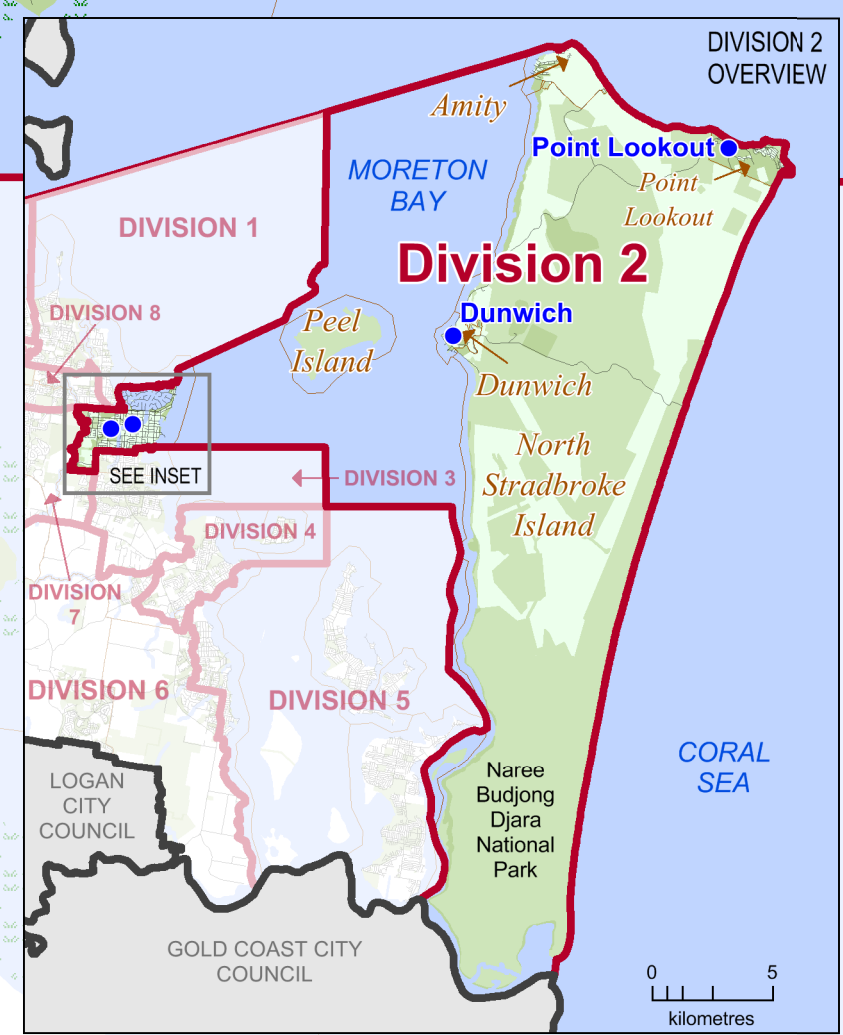

INSET

**2016
QUEENSLAND
LOCAL GOVERNMENT ELECTIONS**

**REDLAND CITY COUNCIL
DIVISION 2**

Polling Date: 19 March 2016
Additional Polling Booth on Election Day
Brisbane City Hall - Sandgate Room
 64 Adelaide Street, BRISBANE QLD 4000

- Polling Booth
- Town
- Local Government Area Boundary
- Ward Boundary
- Locality Boundary
- Road
- Railway
- Watercourse / Waterbody
- Reserve / Park

**DIVISION 2
Location Map**

DISCLAIMER
 While every care has been taken to ensure the accuracy of this product, the Electoral Commission Queensland (ECQ) makes no representations or warranties about its accuracy, reliability, completeness or suitability for any particular purpose and disclaims all responsibility and all liability (including, without limitation, liability in negligence) for all expenses, losses, damages (including indirect and consequential damage) and cost which might be incurred as a result of the data being inaccurate or incomplete in any way and for any reason.