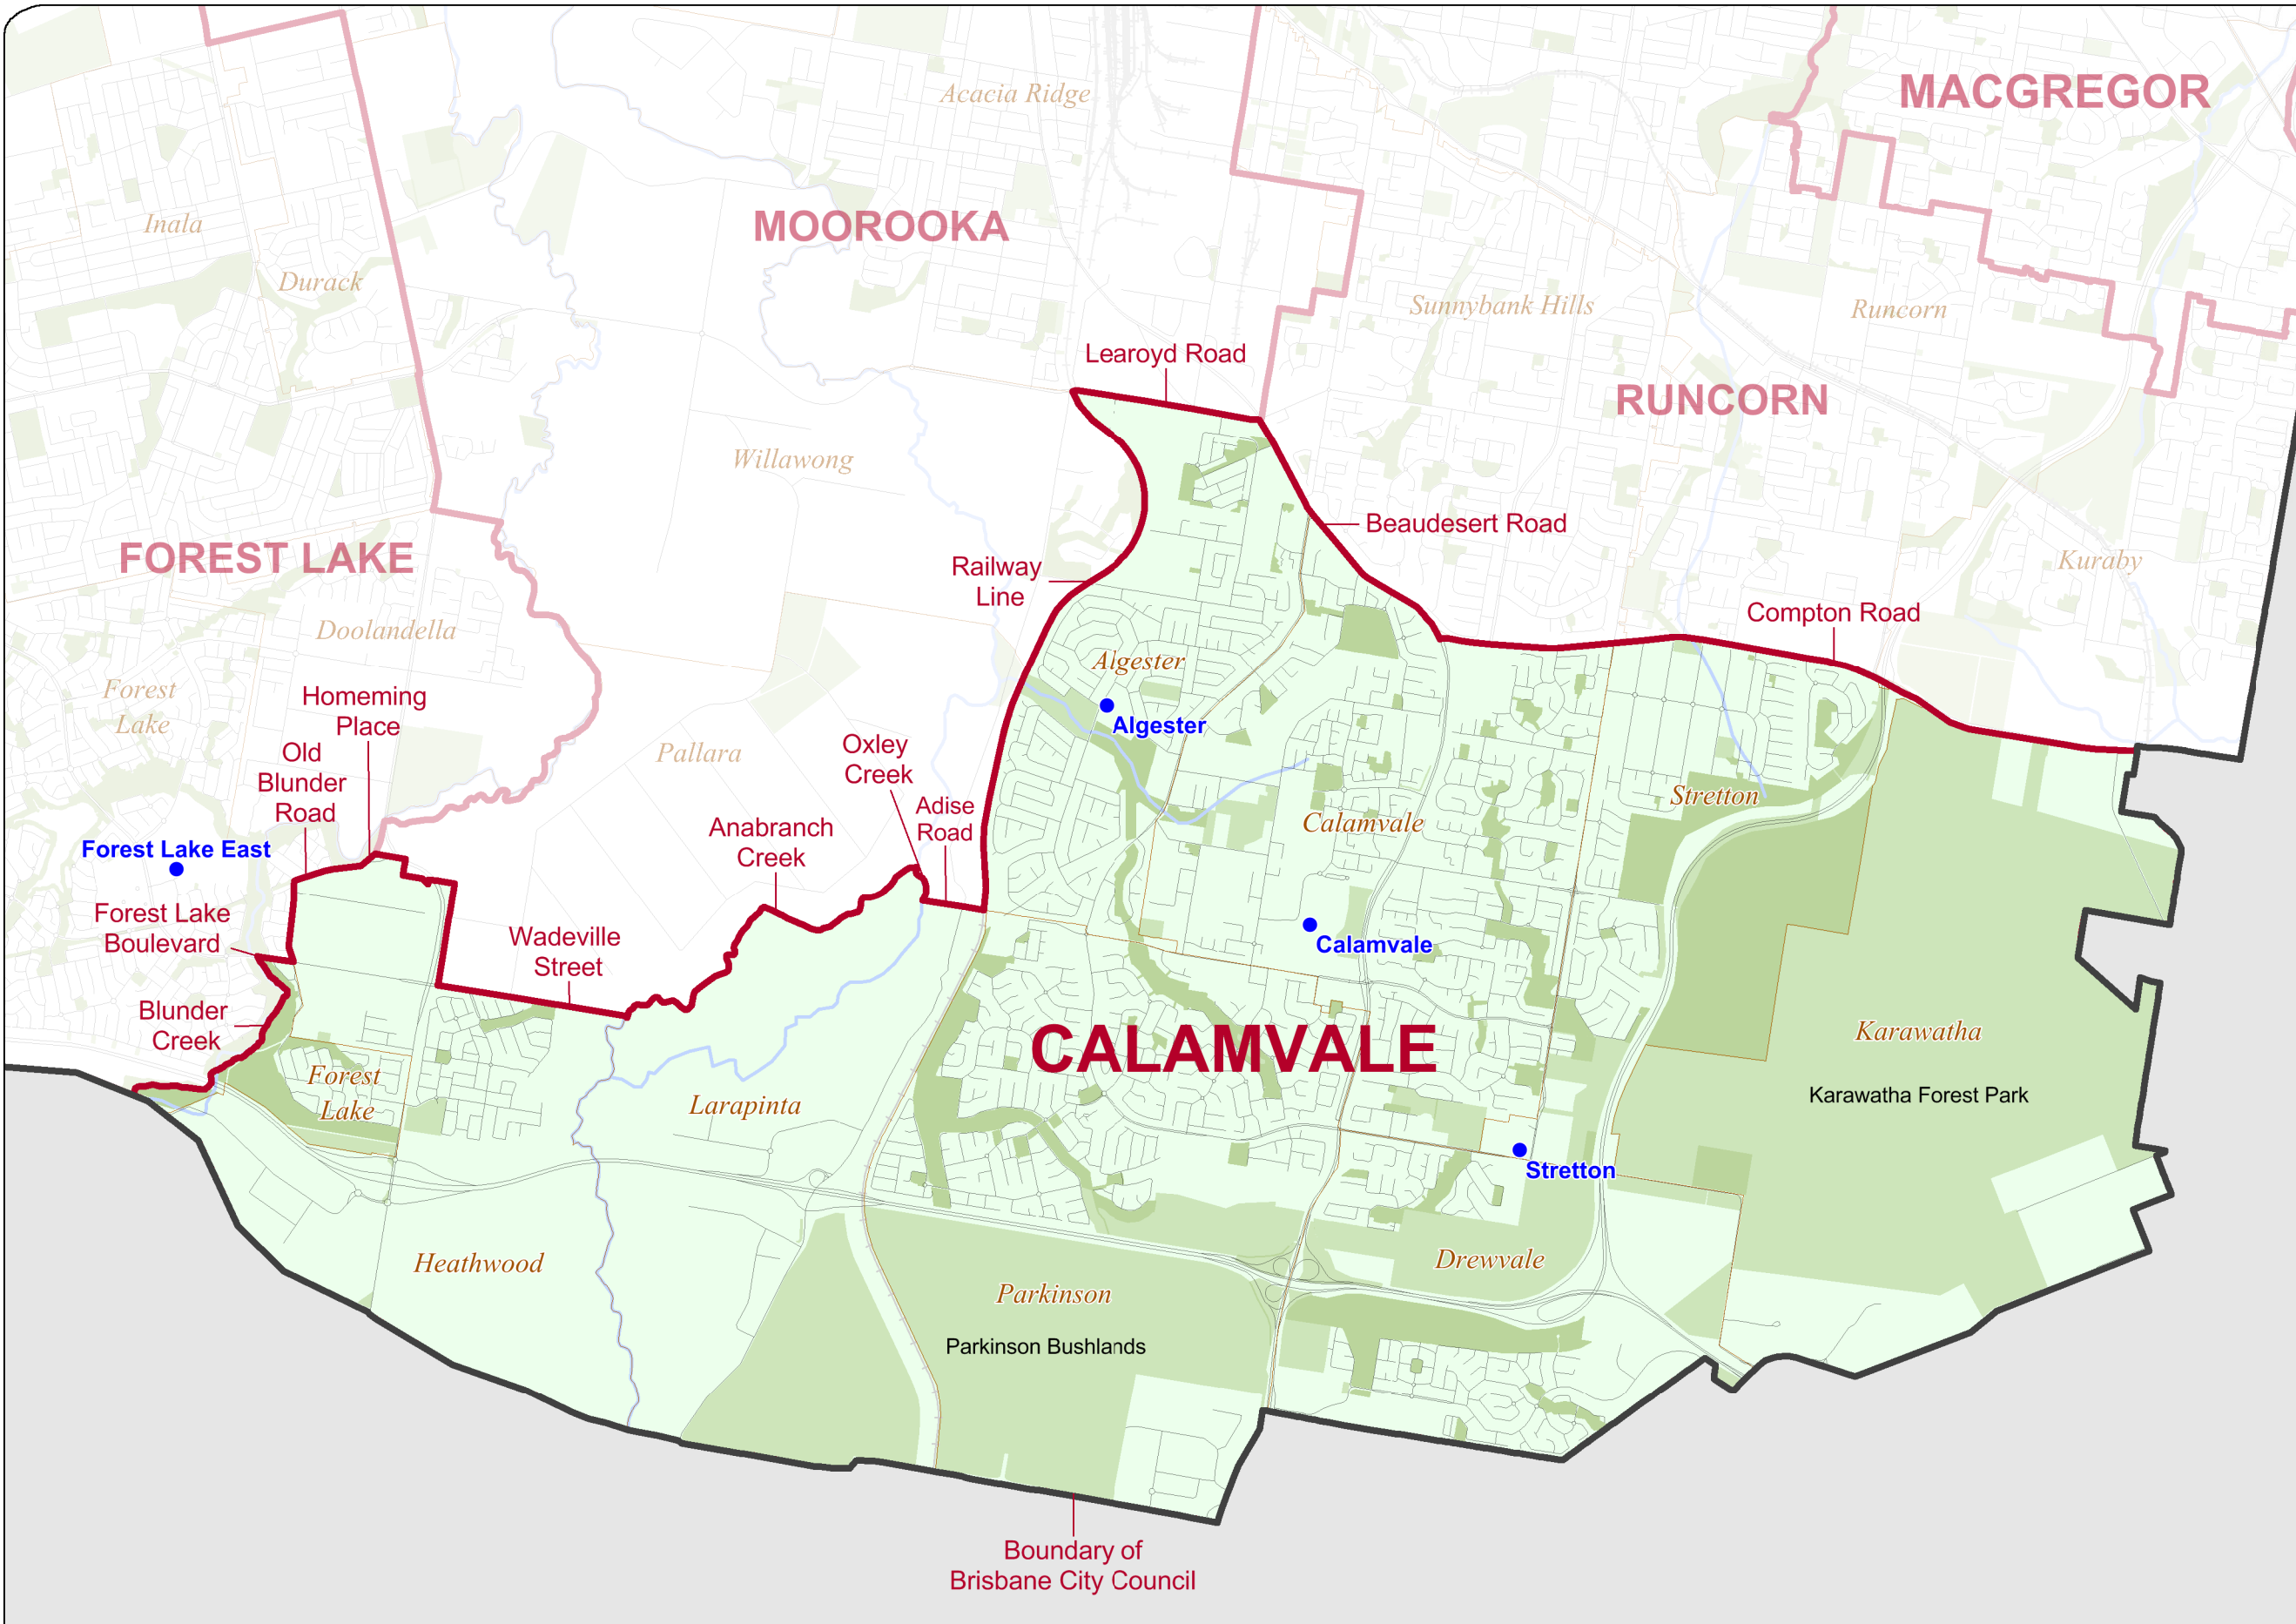

LOGAN CITY COUNCIL