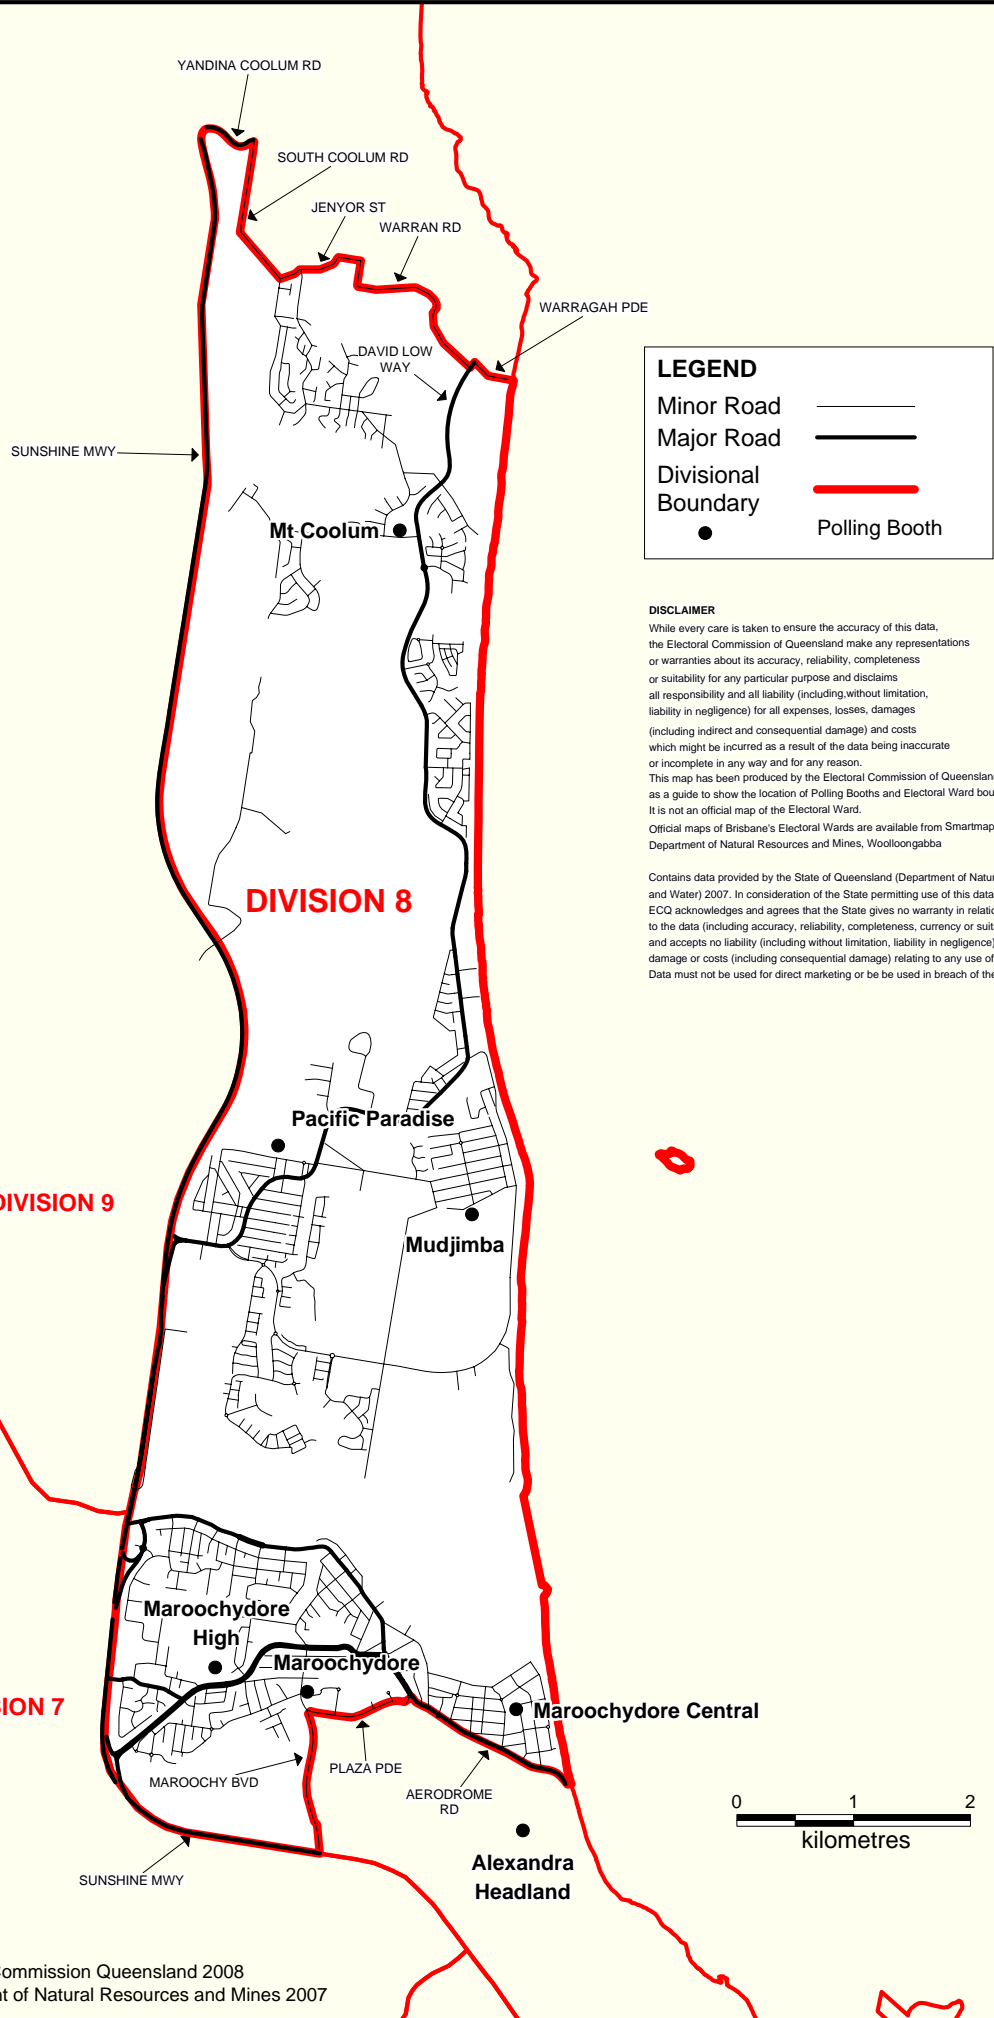

SUNSHINE COAST REGIONAL COUNCIL ELECTION 2008 SHOWING POLLING BOOTH LOCATIONS

Division 8

Electors at close of Roll: 16,914

No. of Booths: 7

LEGEND

Minor Road	—
Major Road	—
Divisional Boundary	—
Polling Booth	●

DISCLAIMER
While every care is taken to ensure the accuracy of this data, the Electoral Commission of Queensland make any representations or warranties about its accuracy, reliability, completeness or suitability for any particular purpose and disclaims all responsibility and all liability (including, without limitation, liability in negligence) for all expenses, losses, damages (including indirect and consequential damage) and costs which might be incurred as a result of the data being inaccurate or incomplete in any way and for any reason.
This map has been produced by the Electoral Commission of Queensland as a guide to show the location of Polling Booths and Electoral Ward boundaries. It is not an official map of the Electoral Ward.
Official maps of Brisbane's Electoral Wards are available from Smartmap, Department of Natural Resources and Mines, Woolloongabba