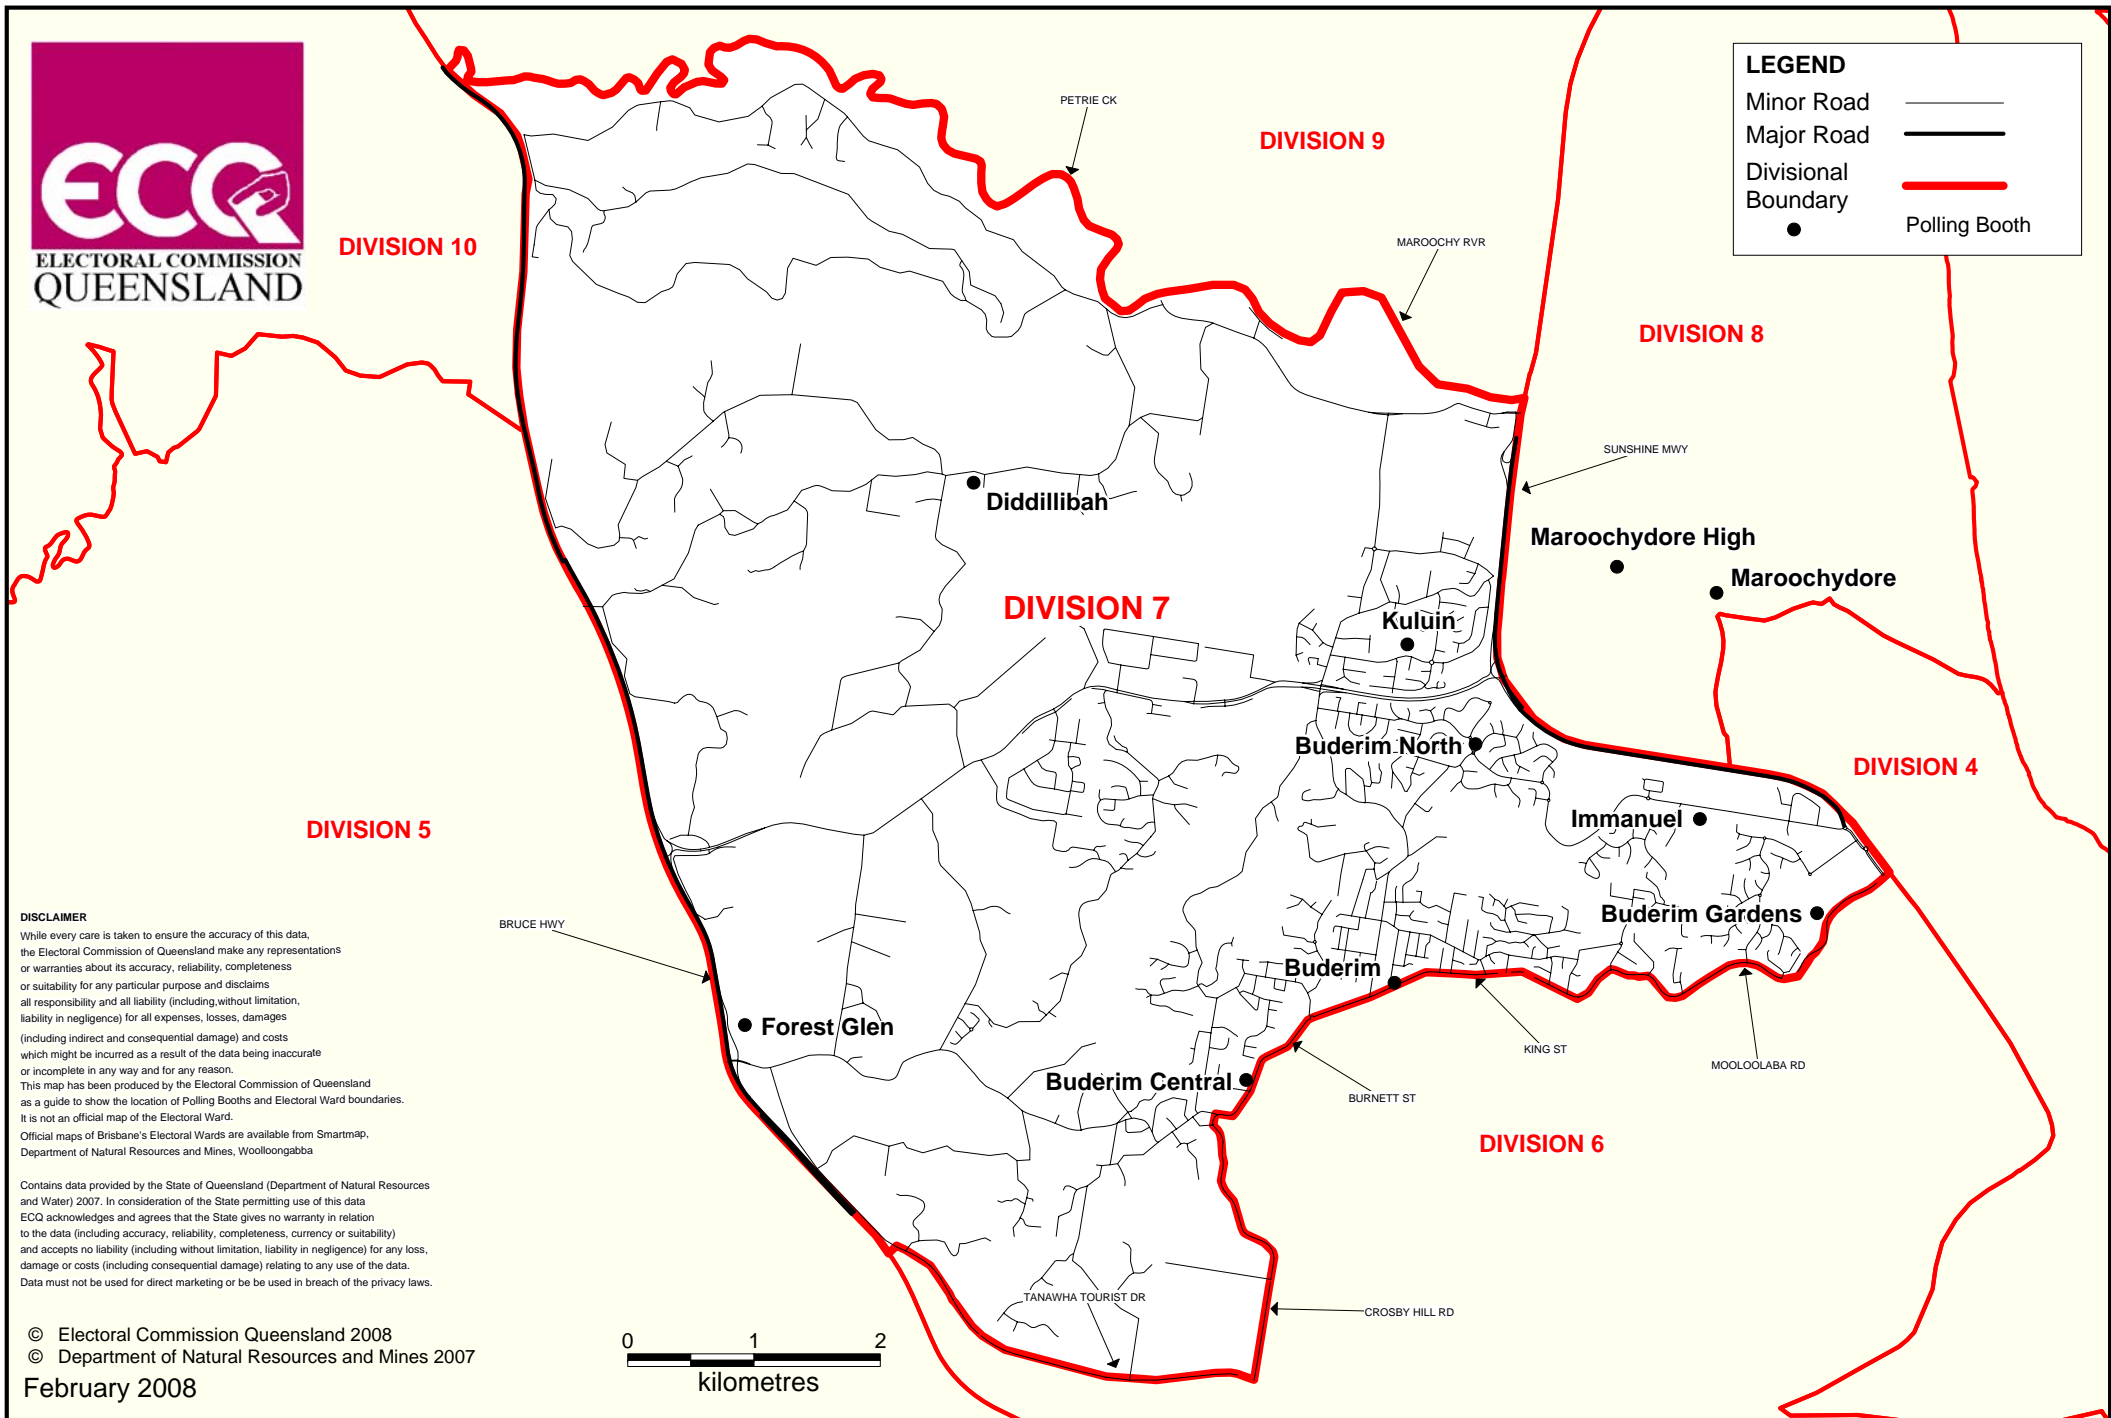

LEGEND

Minor Road	—
Major Road	—
Divisional Boundary	—
●	Polling Booth