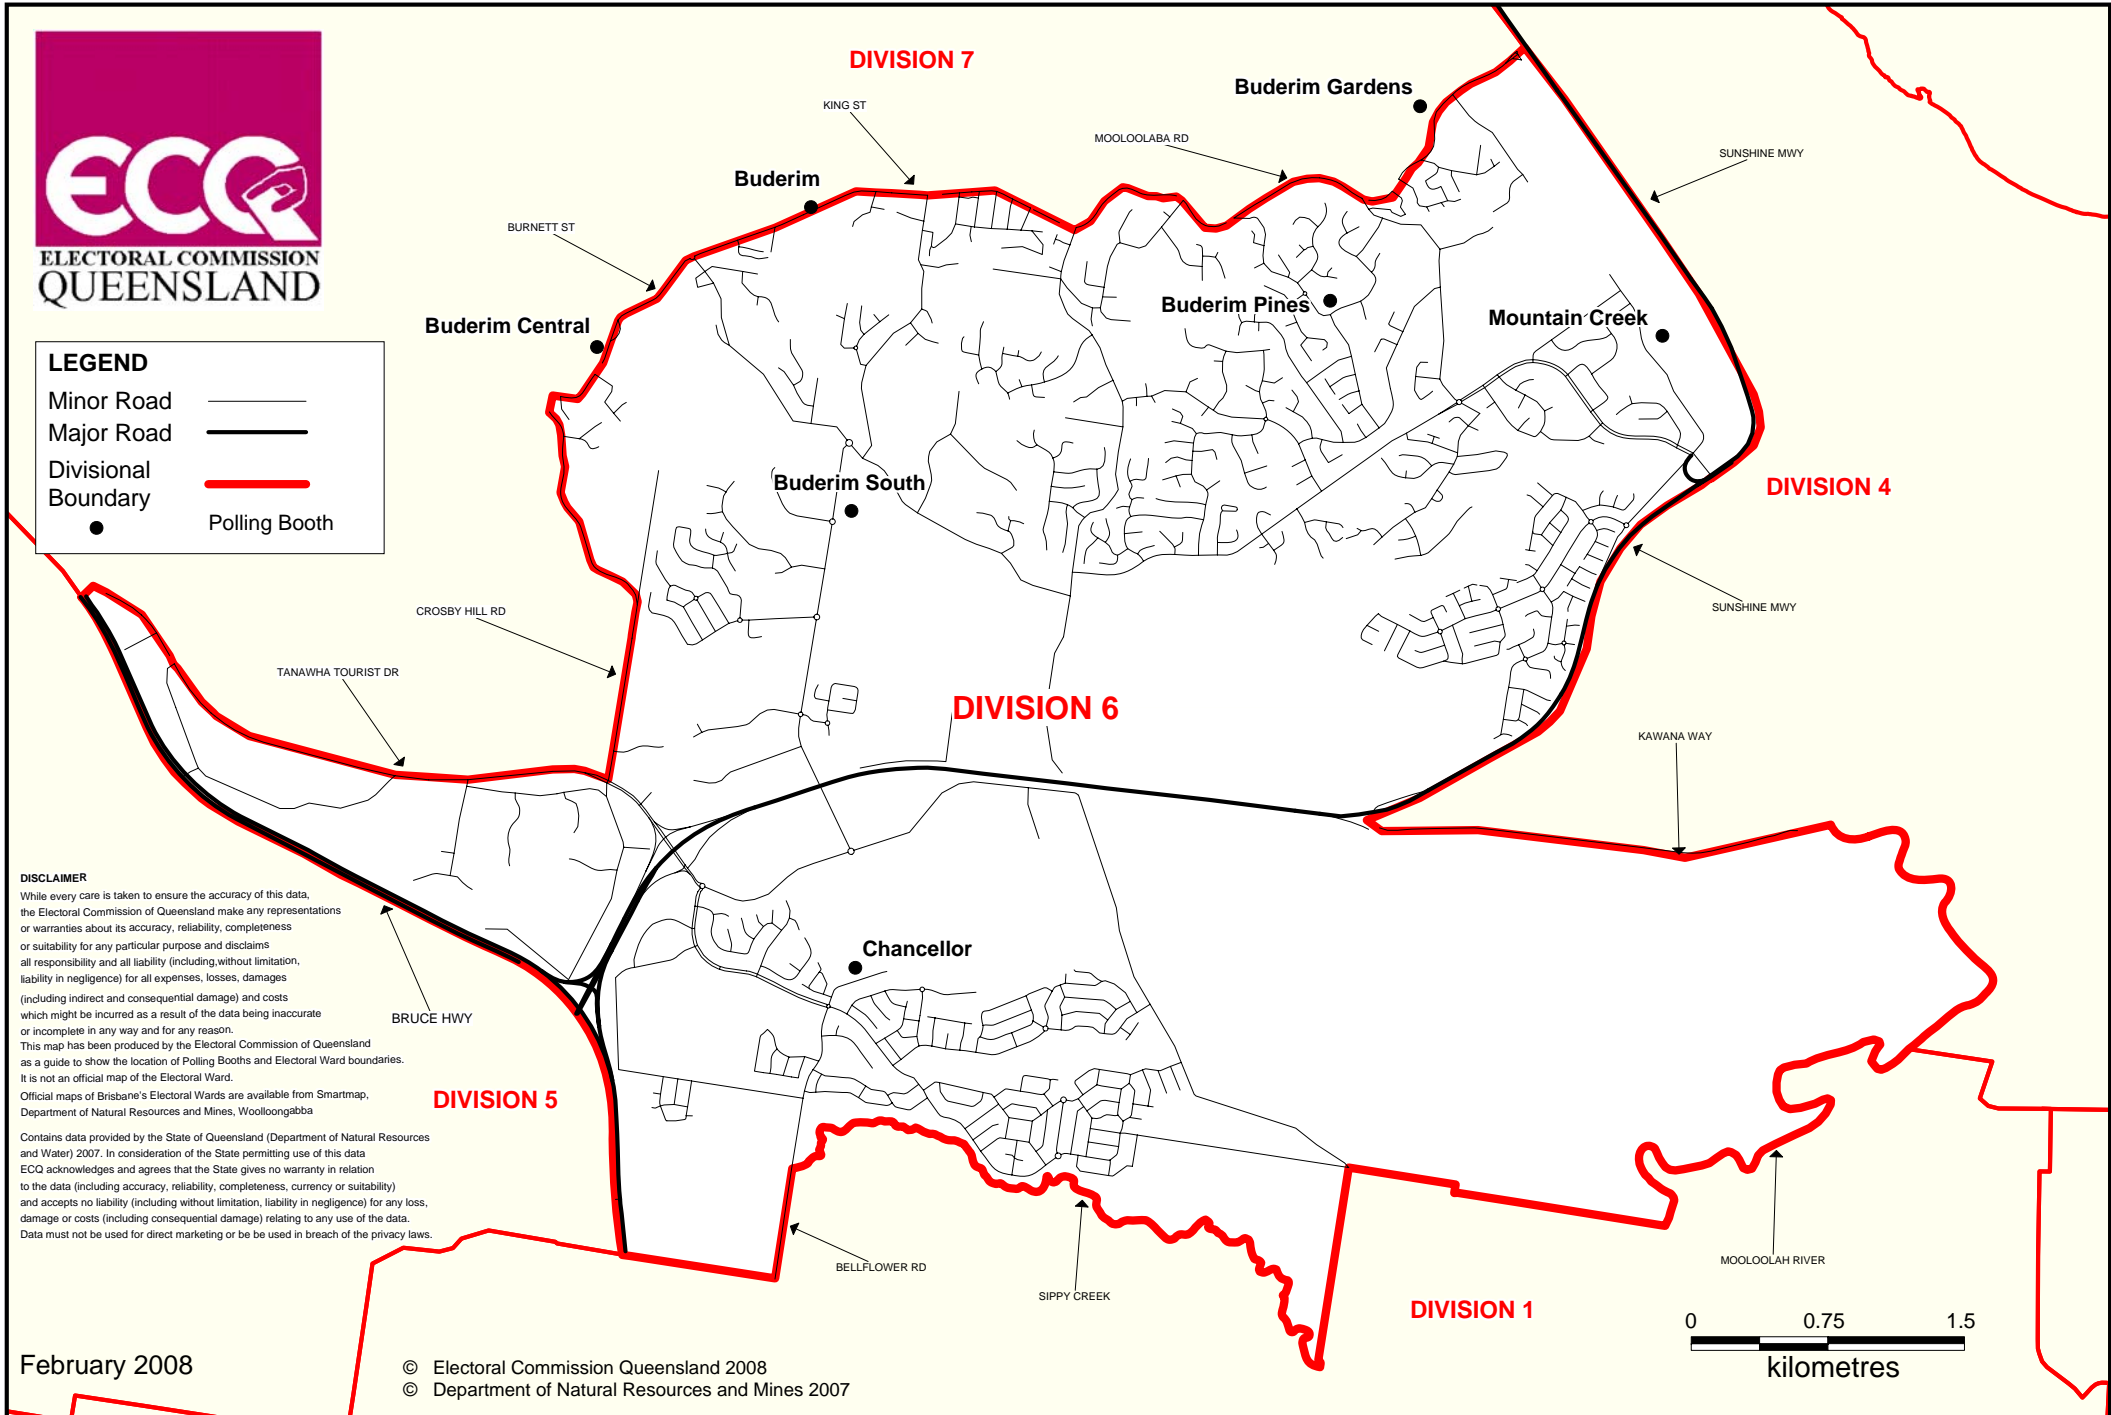

LEGEND

Minor Road	
Major Road	
Divisional Boundary	
Polling Booth