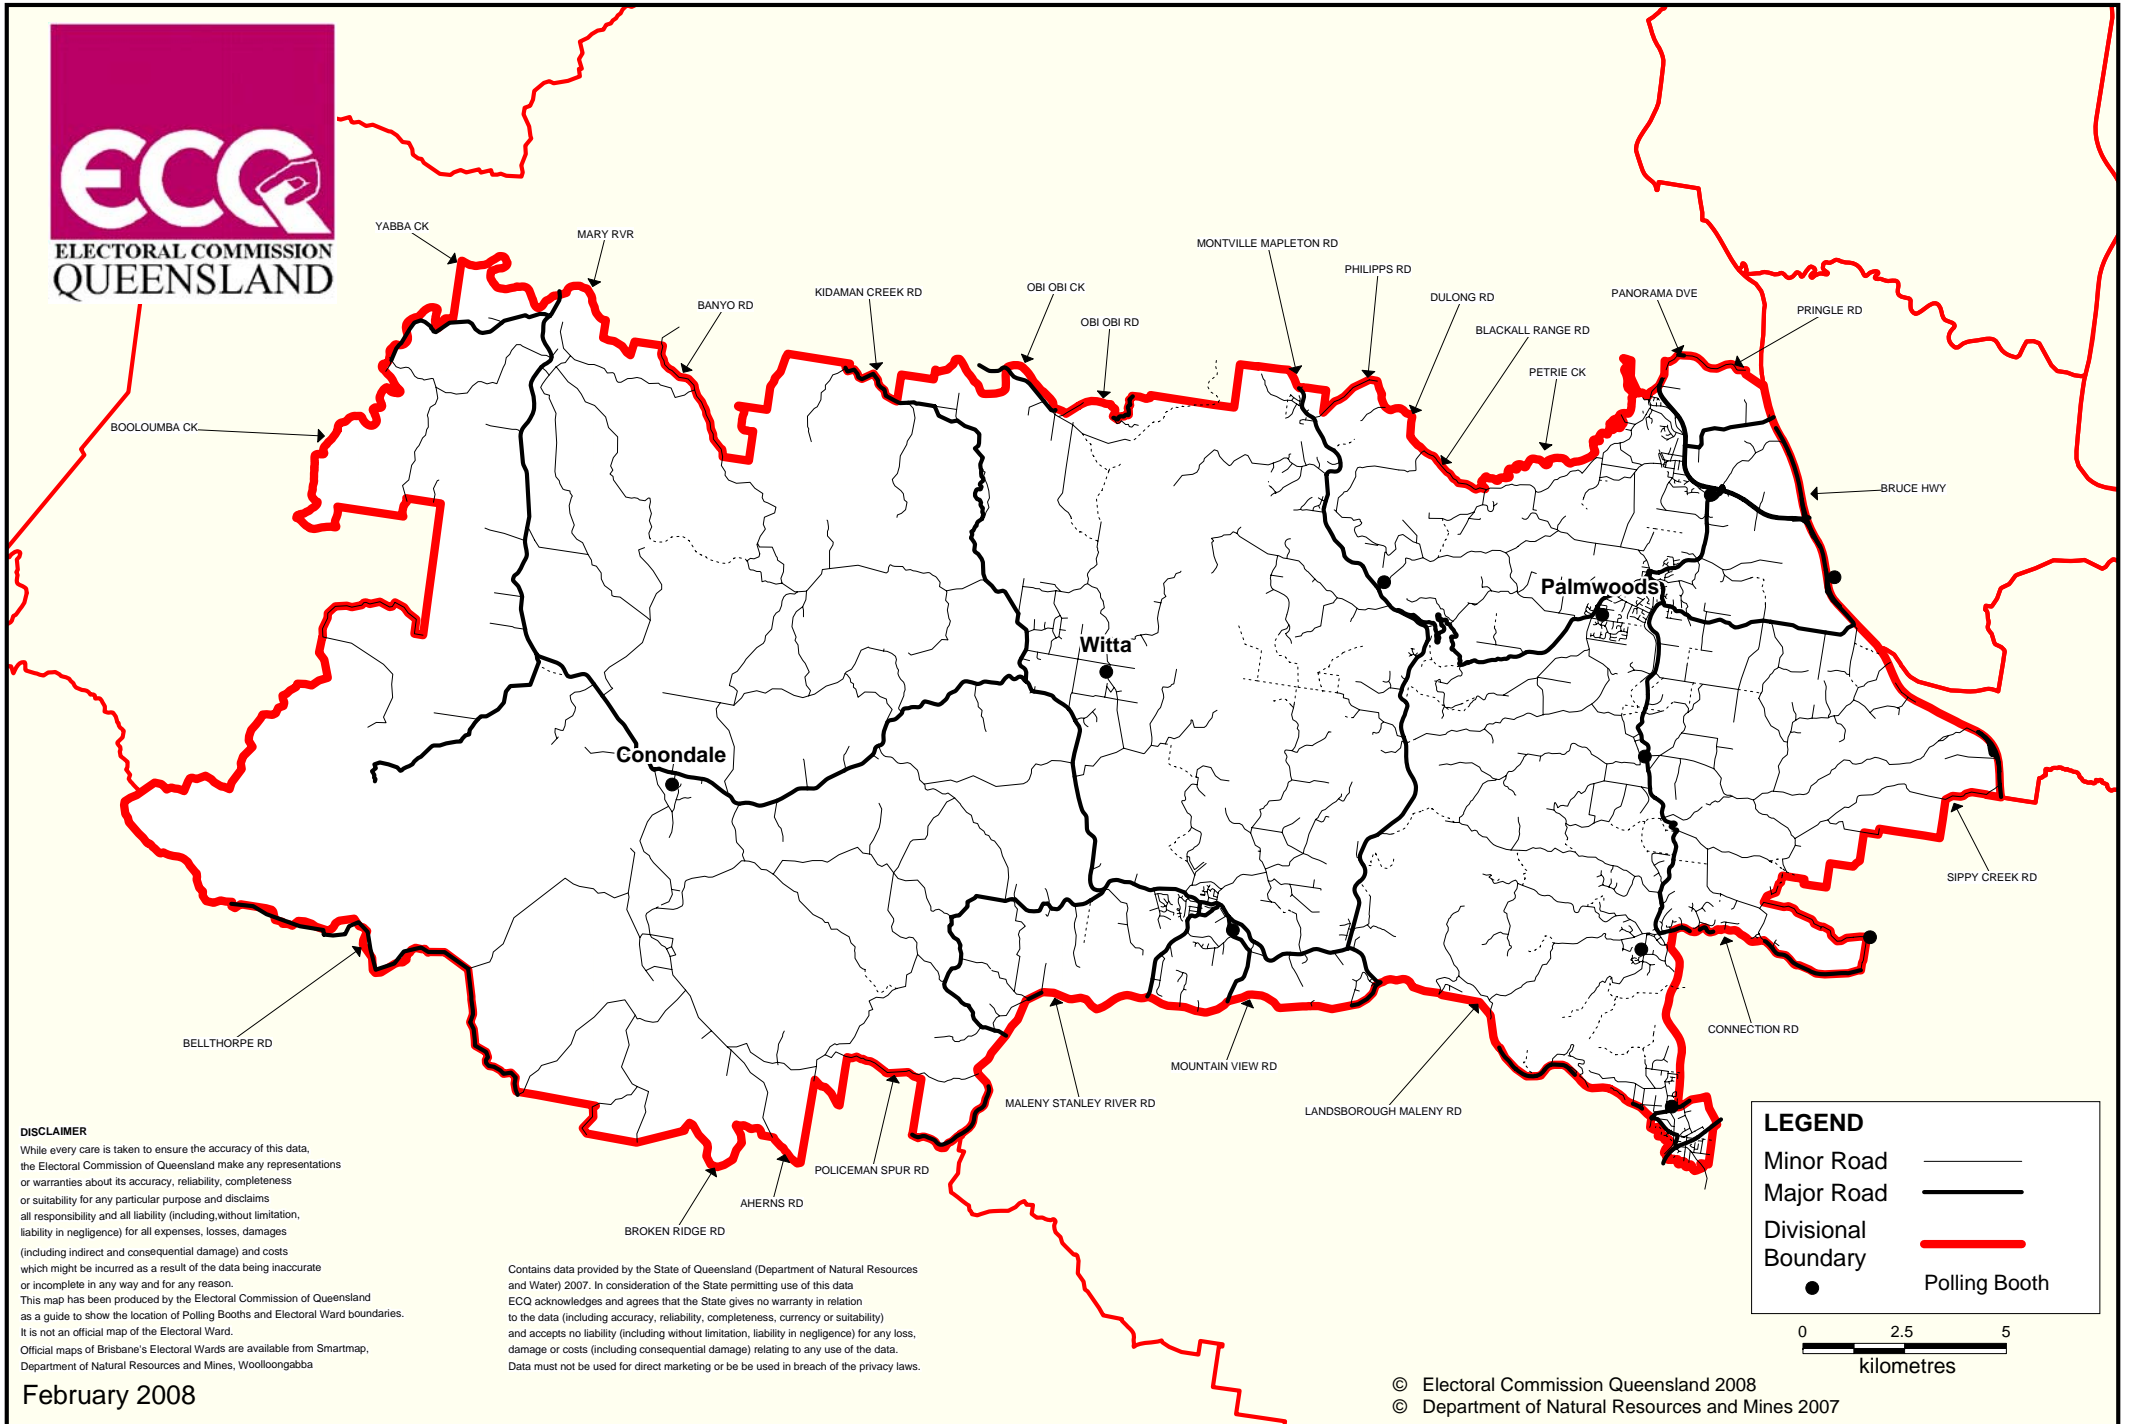

SUNSHINE COAST REGIONAL COUNCIL ELECTION 2008 SHOWING POLLING BOOTH LOCATIONS
Division 5 Electors at close of Roll: 17,904 No. of Booths: 11

LEGEND

Minor Road	
Major Road	
Divisional Boundary	
Polling Booth	

0 2.5 5
kilometres