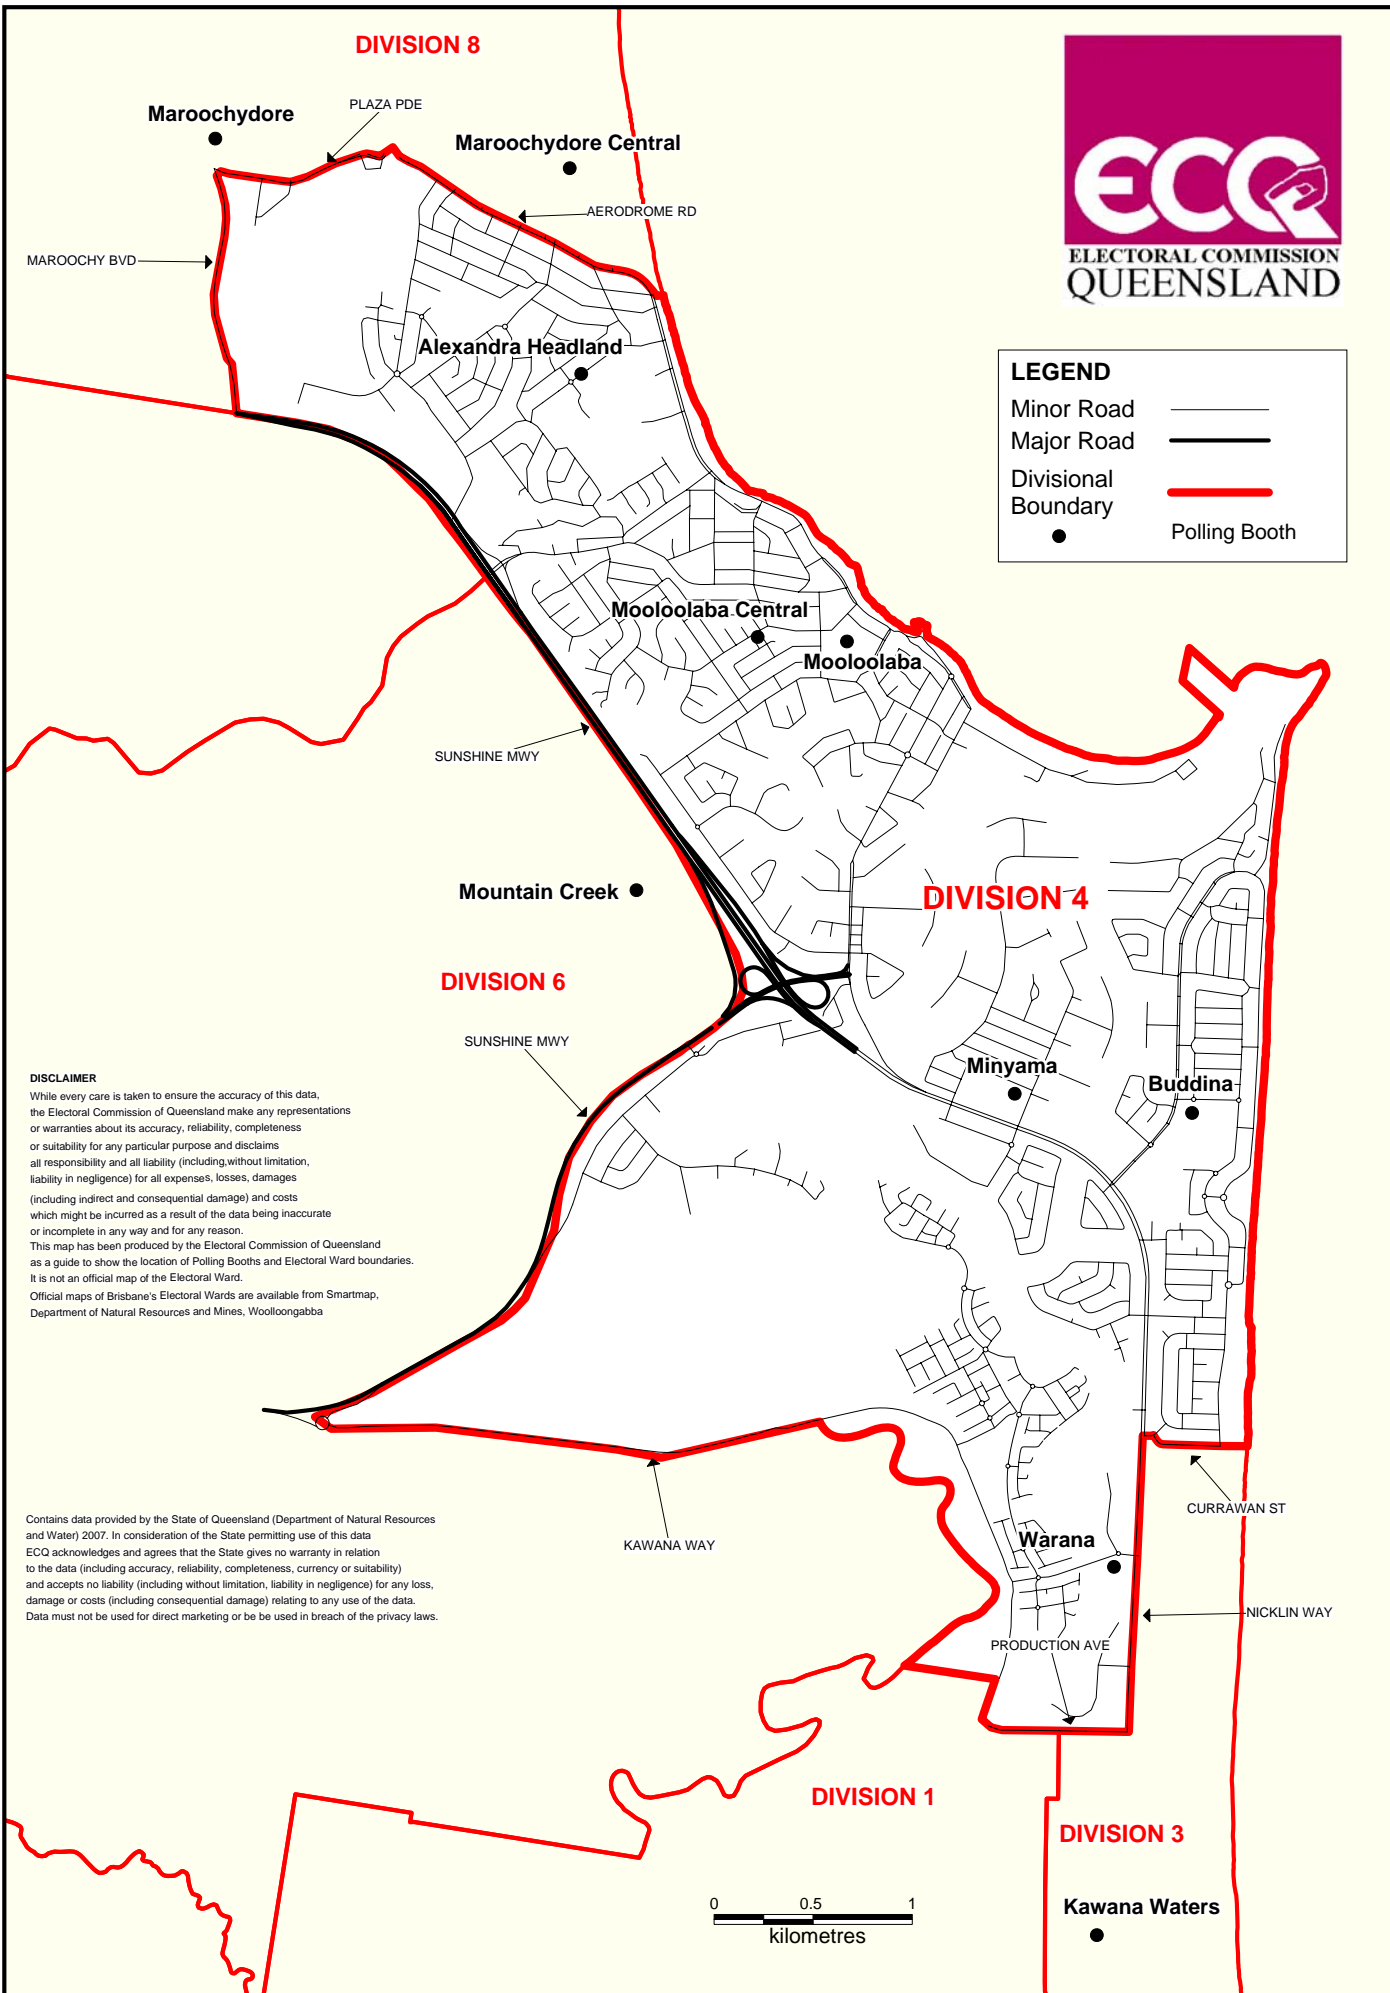

LEGEND

Minor Road	—
Major Road	—
Divisional Boundary	—
Polling Booth	●