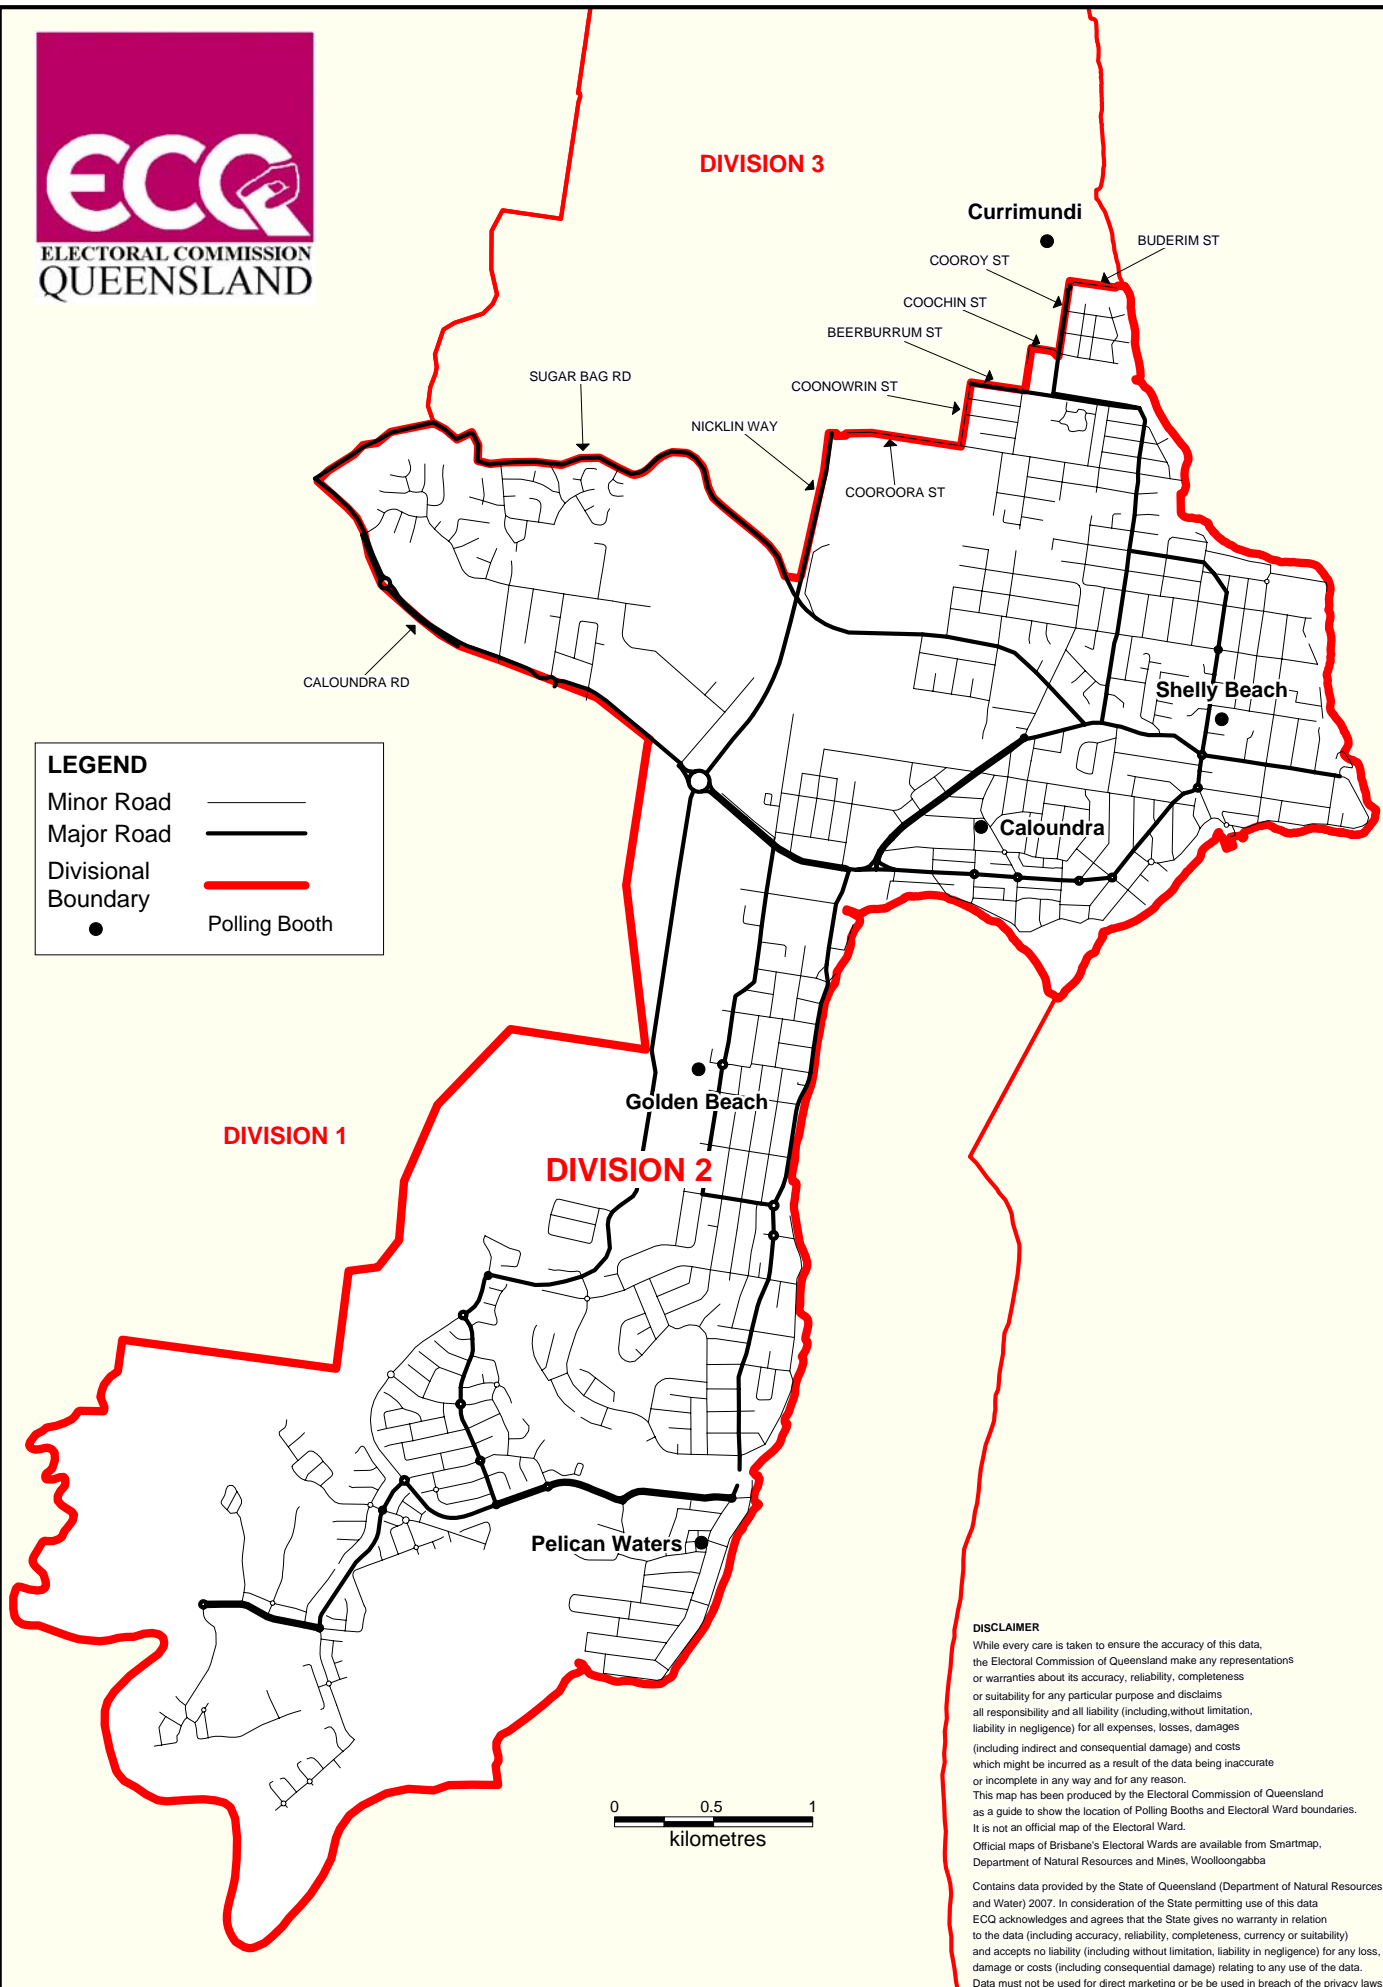

SUNSHINE COAST REGIONAL COUNCIL ELECTION 2008 SHOWING POLLING BOOTH LOCATIONS

Division 2

Electors at close of Roll: 15,922

No. of Booths: 5

LEGEND

Minor Road	—
Major Road	—
Divisional Boundary	—
Polling Booth	●