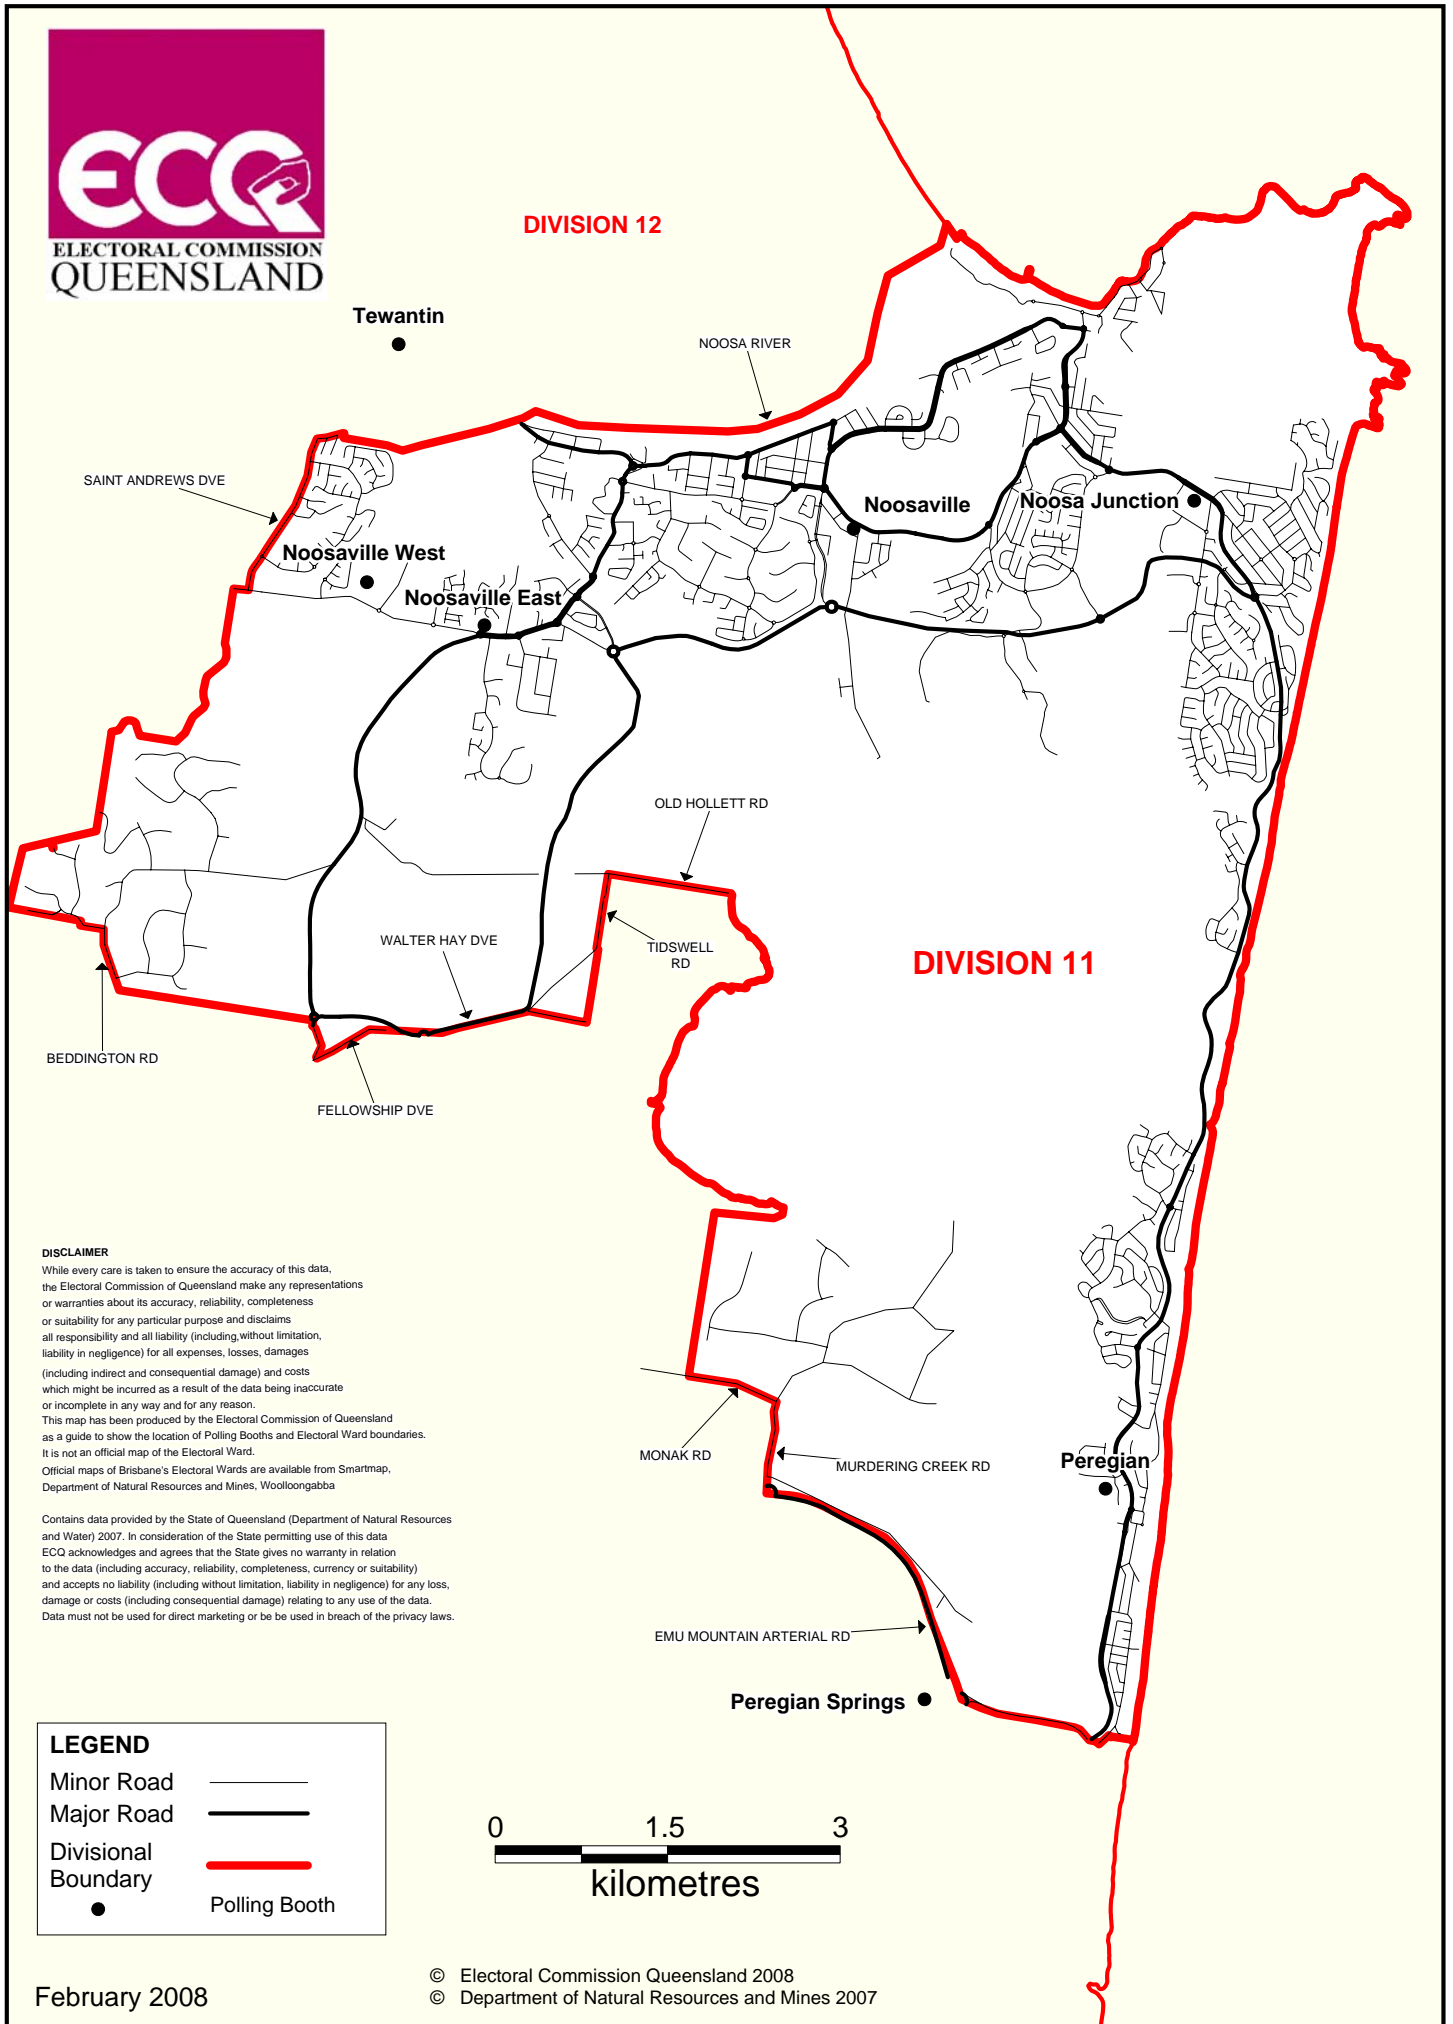

SUNSHINE COAST REGIONAL COUNCIL ELECTION 2008 SHOWING POLLING BOOTH LOCATIONS

Division 11

Electors at close of Roll: 16,937

No. of Booths: 7

DISCLAIMER

LEGEND	
Minor Road	—
Major Road	—
Divisional Boundary	—
Polling Booth	●