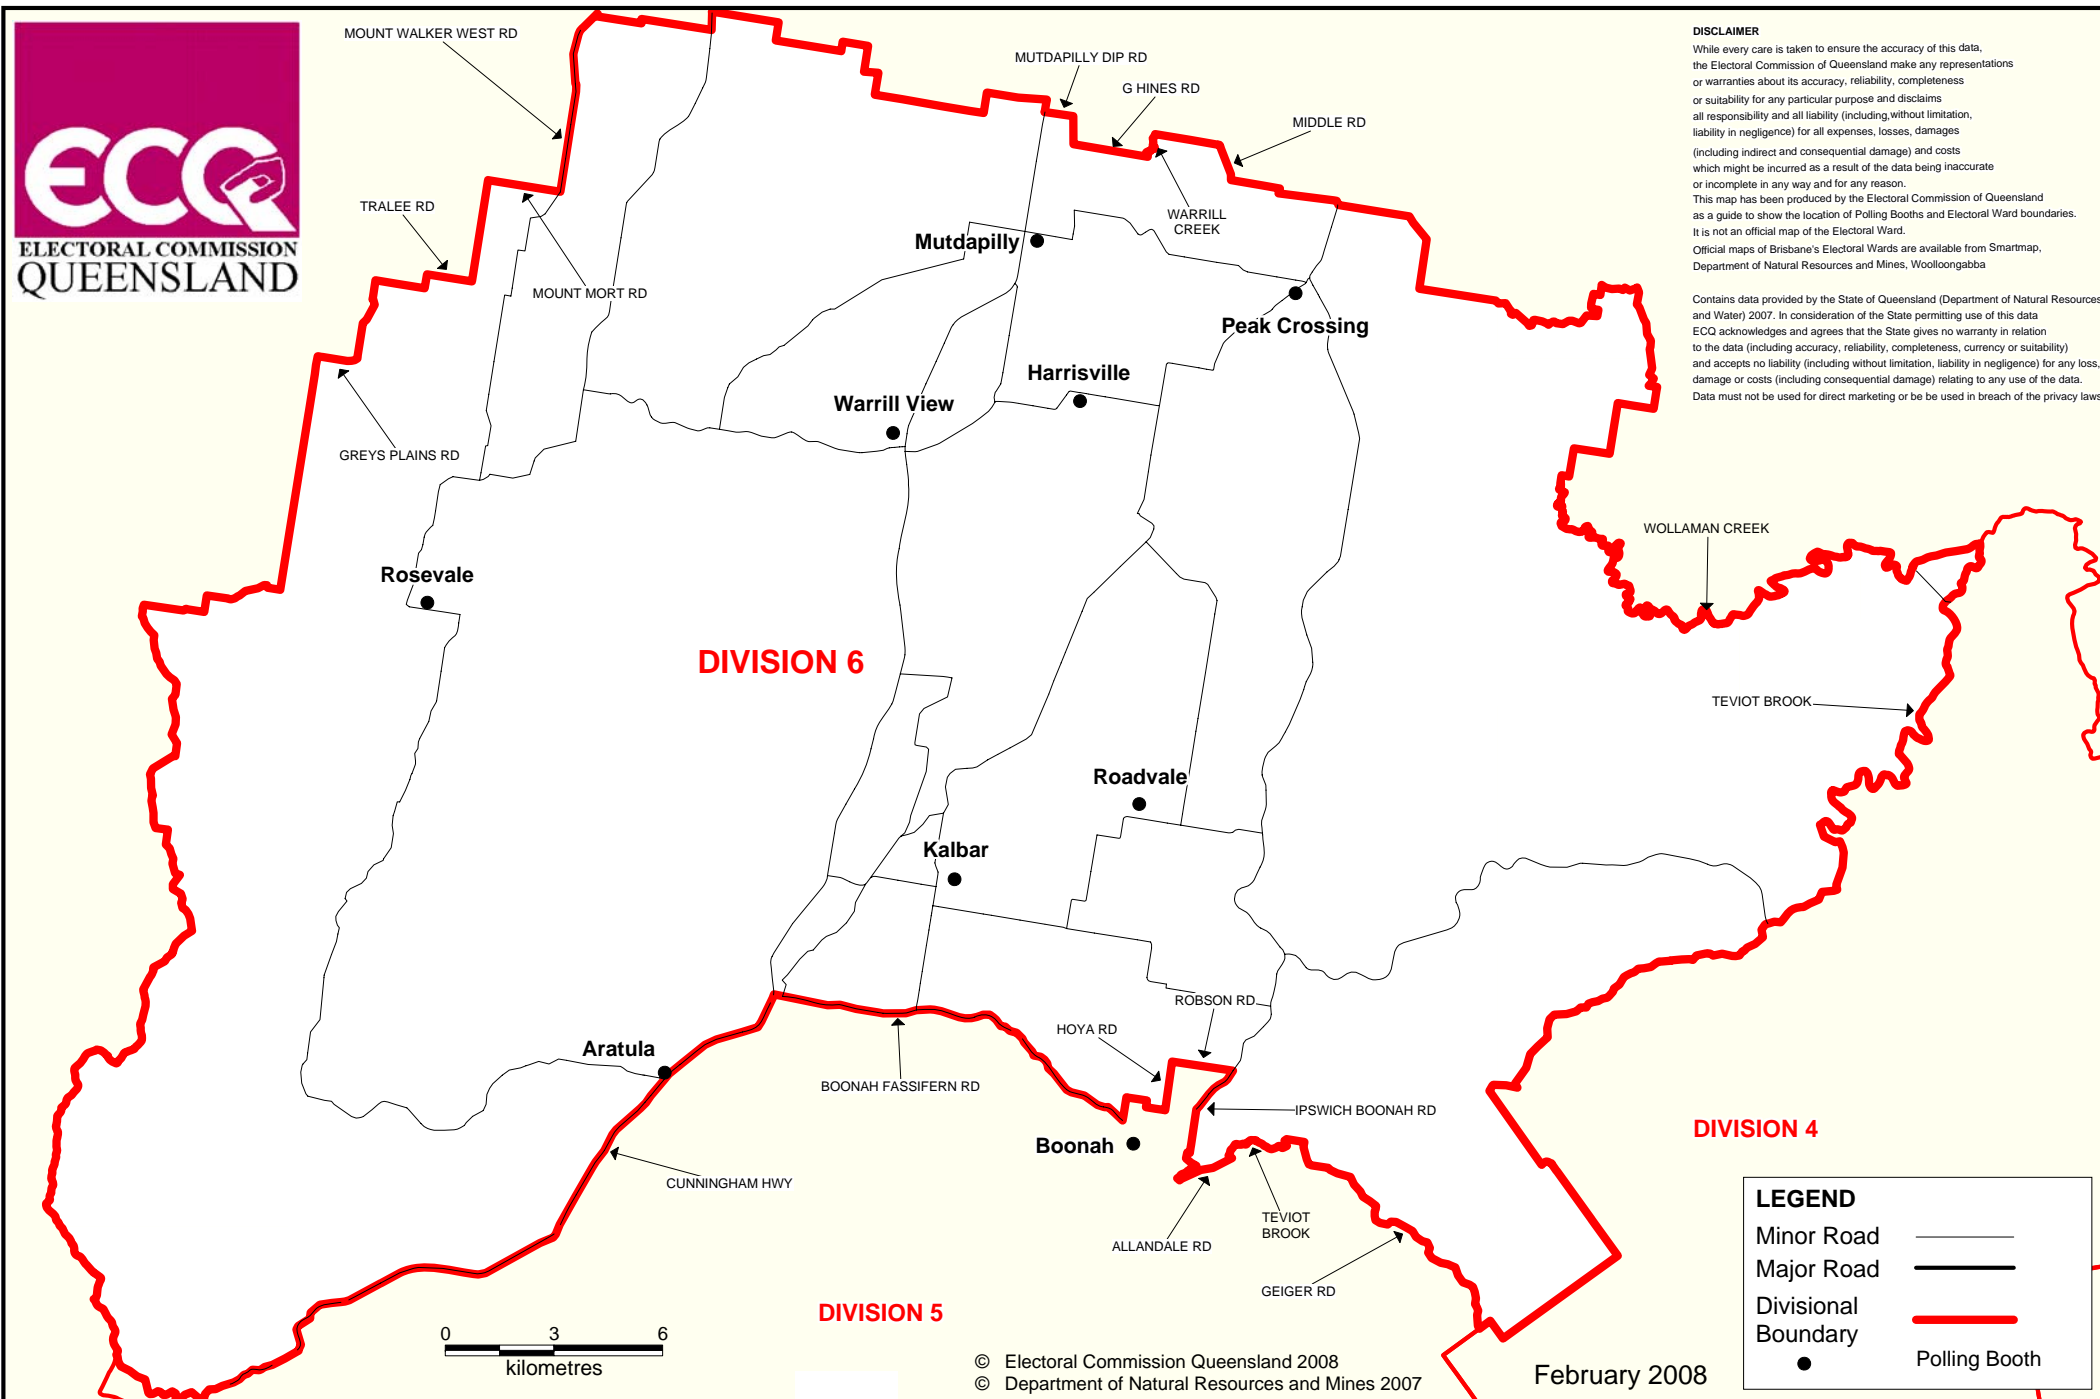

DISCLAIMER
While every care is taken to ensure the accuracy of this data, the Electoral Commission of Queensland make any representations or warranties about its accuracy, reliability, completeness or suitability for any particular purpose and disclaims all responsibility and all liability (including, without limitation, liability in negligence) for all expenses, losses, damages (including indirect and consequential damage) and costs which might be incurred as a result of the data being inaccurate or incomplete in any way and for any reason.
This map has been produced by the Electoral Commission of Queensland as a guide to show the location of Polling Booths and Electoral Ward boundaries. It is not an official map of the Electoral Ward.
Official maps of Brisbane's Electoral Wards are available from Smartmap, Department of Natural Resources and Mines, Woolloongabba