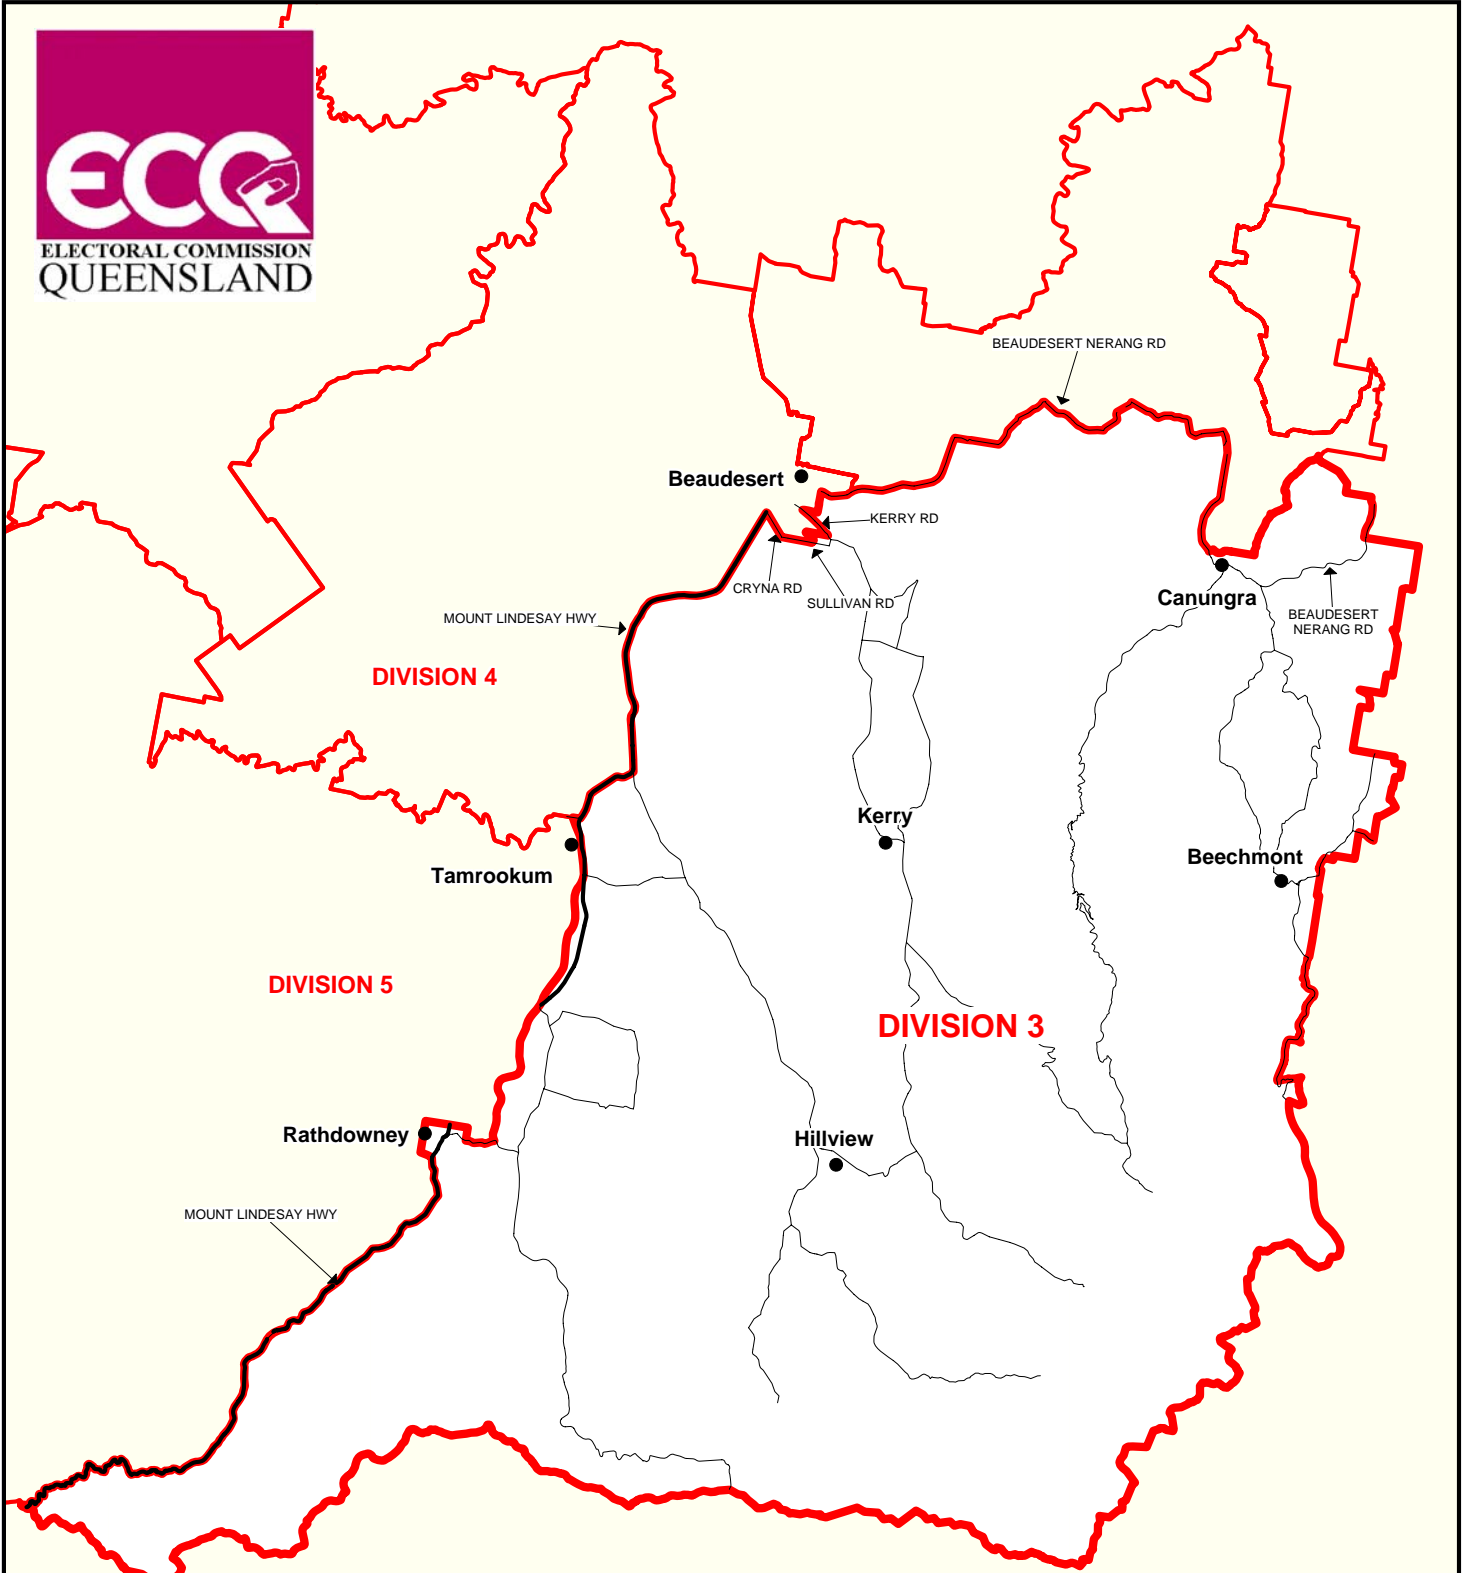

SCENIC RIM REGIONAL COUNCIL ELECTION 2008 SHOWING POLLING BOOTH LOCATIONS
Division 3   **Electors at close of Roll: 3,891**   **No. of Booths: 7**

LEGEND	
Minor Road	—
Major Road	—
Divisional Boundary	—
	●
	●

DISCLAIMER
While every care is taken to ensure the accuracy of this data, the Electoral Commission of Queensland make any representations or warranties about its accuracy, reliability, completeness or suitability for any particular purpose and disclaims all responsibility and all liability (including, without limitation, liability in negligence) for all expenses, losses, damages (including indirect and consequential damage) and costs which might be incurred as a result of the data being inaccurate or incomplete in any way and for any reason.
This map has been produced by the Electoral Commission of Queensland as a guide to show the location of Polling Booths and Electoral Ward boundaries. It is not an official map of the Electoral Ward.
Official maps of Brisbane's Electoral Wards are available from Smartmap, Department of Natural Resources and Mines, Woolloongabba