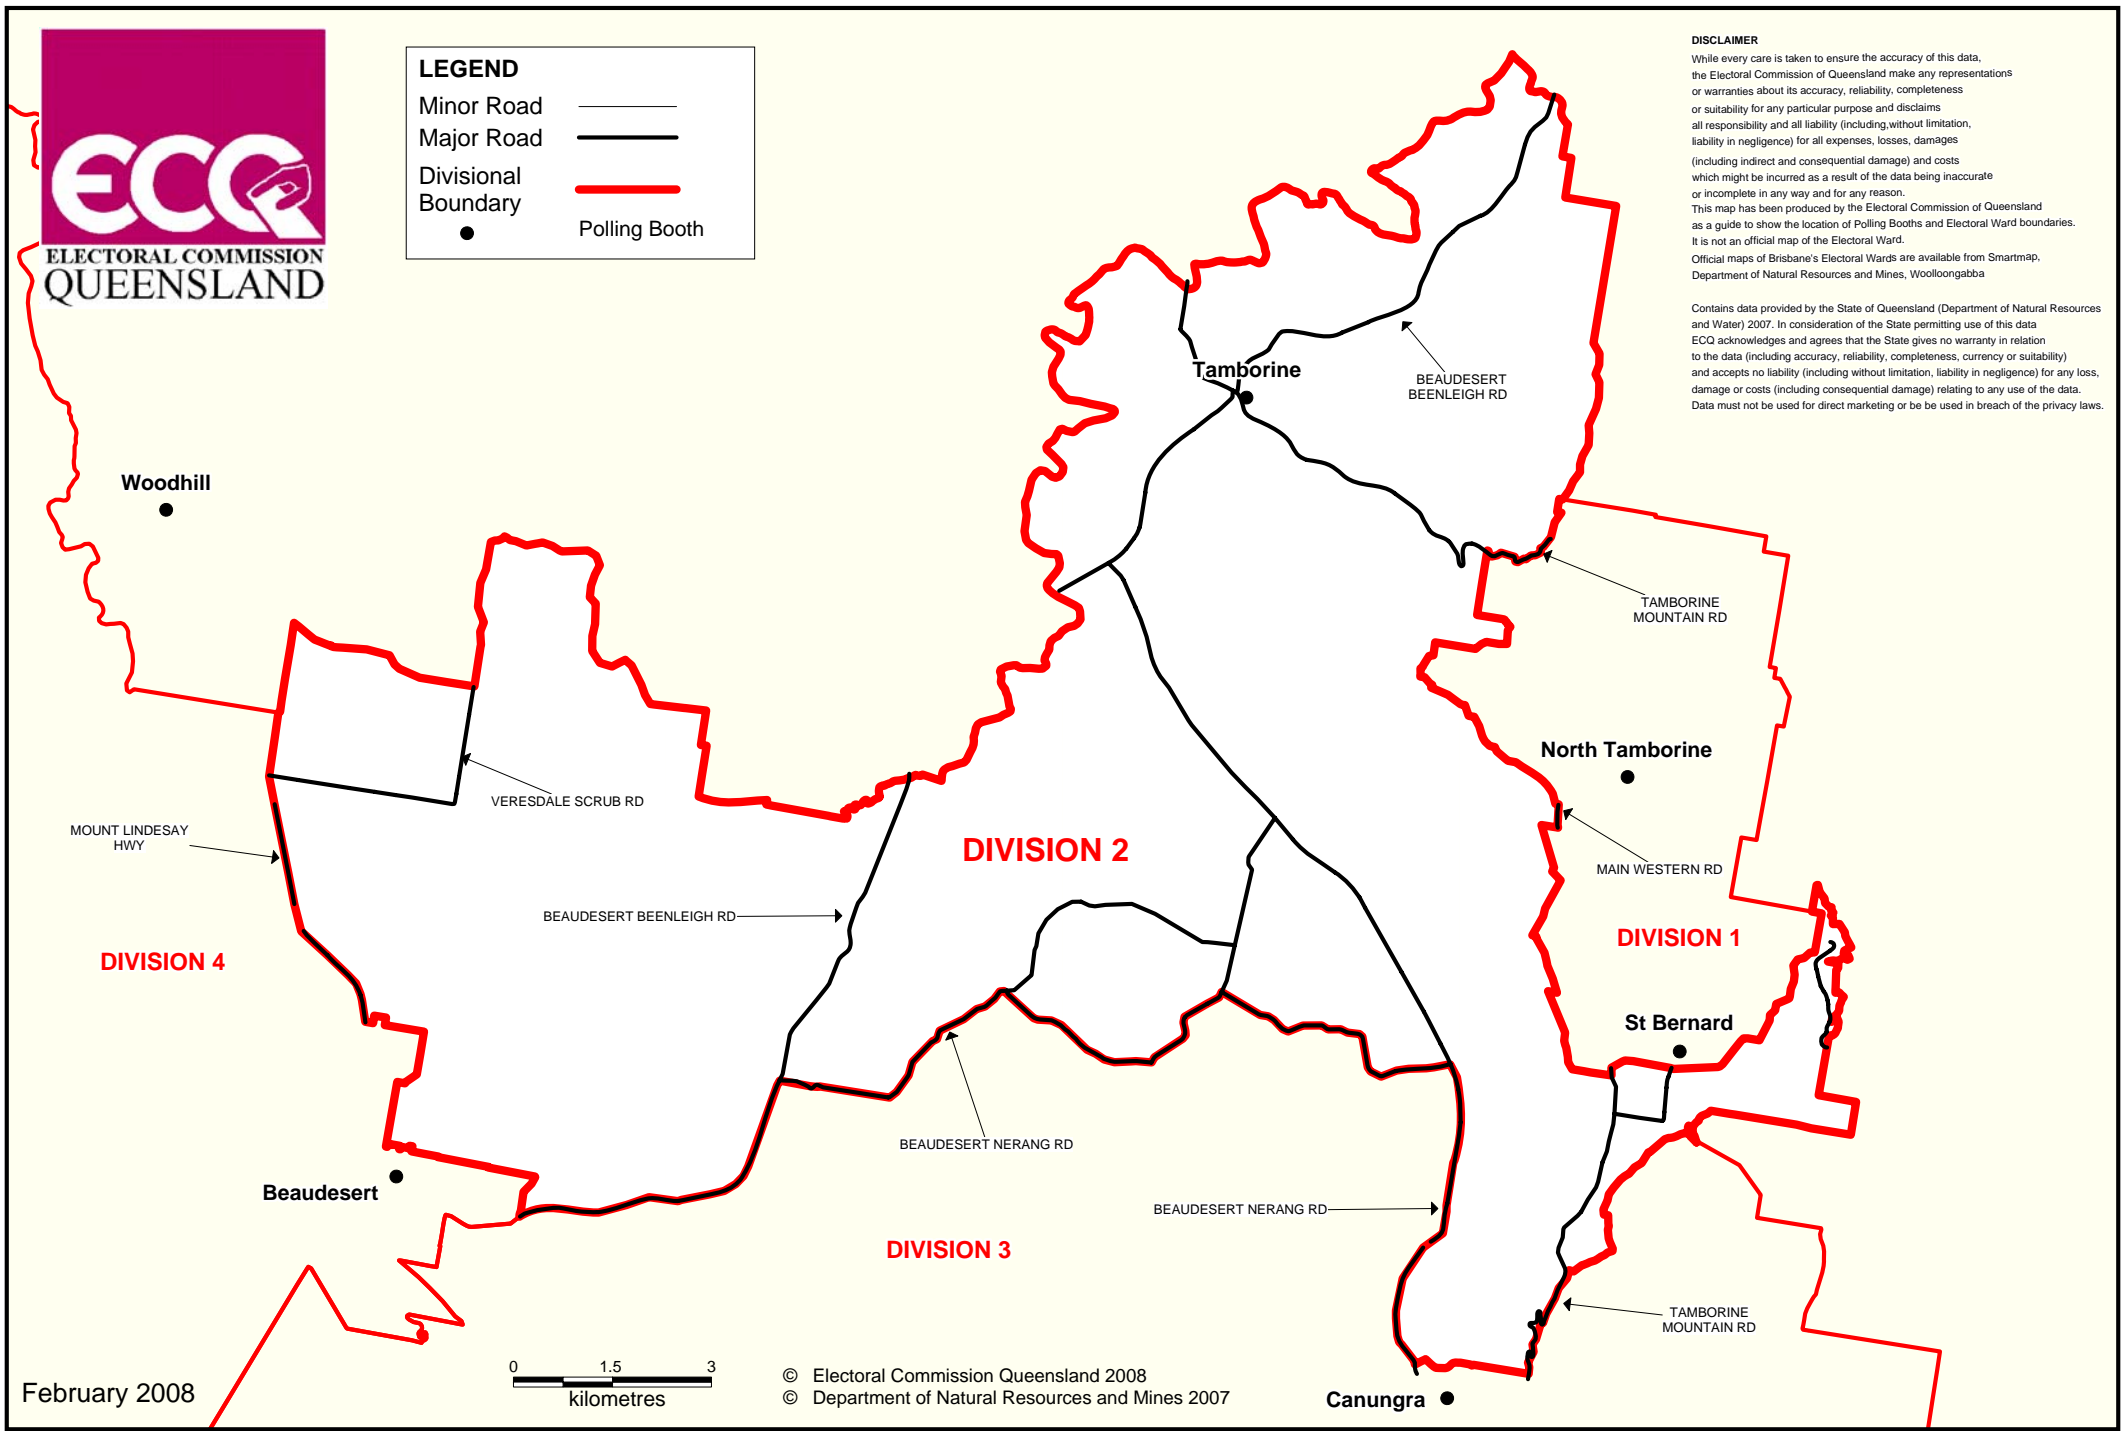

DISCLAIMER
While every care is taken to ensure the accuracy of this data, the Electoral Commission of Queensland make any representations or warranties about its accuracy, reliability, completeness or suitability for any particular purpose and disclaims all responsibility and all liability (including, without limitation, liability in negligence) for all expenses, losses, damages (including indirect and consequential damage) and costs which might be incurred as a result of the data being inaccurate or incomplete in any way and for any reason.
This map has been produced by the Electoral Commission of Queensland as a guide to show the location of Polling Booths and Electoral Ward boundaries. It is not an official map of the Electoral Ward.
Official maps of Brisbane's Electoral Wards are available from Smartmap, Department of Natural Resources and Mines, Woolloongabba

Contains data provided by the State of Queensland (Department of Natural Resources and Water) 2007. In consideration of the State permitting use of this data ECO acknowledges and agrees that the State gives no warranty in relation to the data (including accuracy, reliability, completeness, currency or suitability) and accepts no liability (including without limitation, liability in negligence) for any loss, damage or costs (including consequential damage) relating to any use of the data. Data must not be used for direct marketing or be used in breach of the privacy laws.