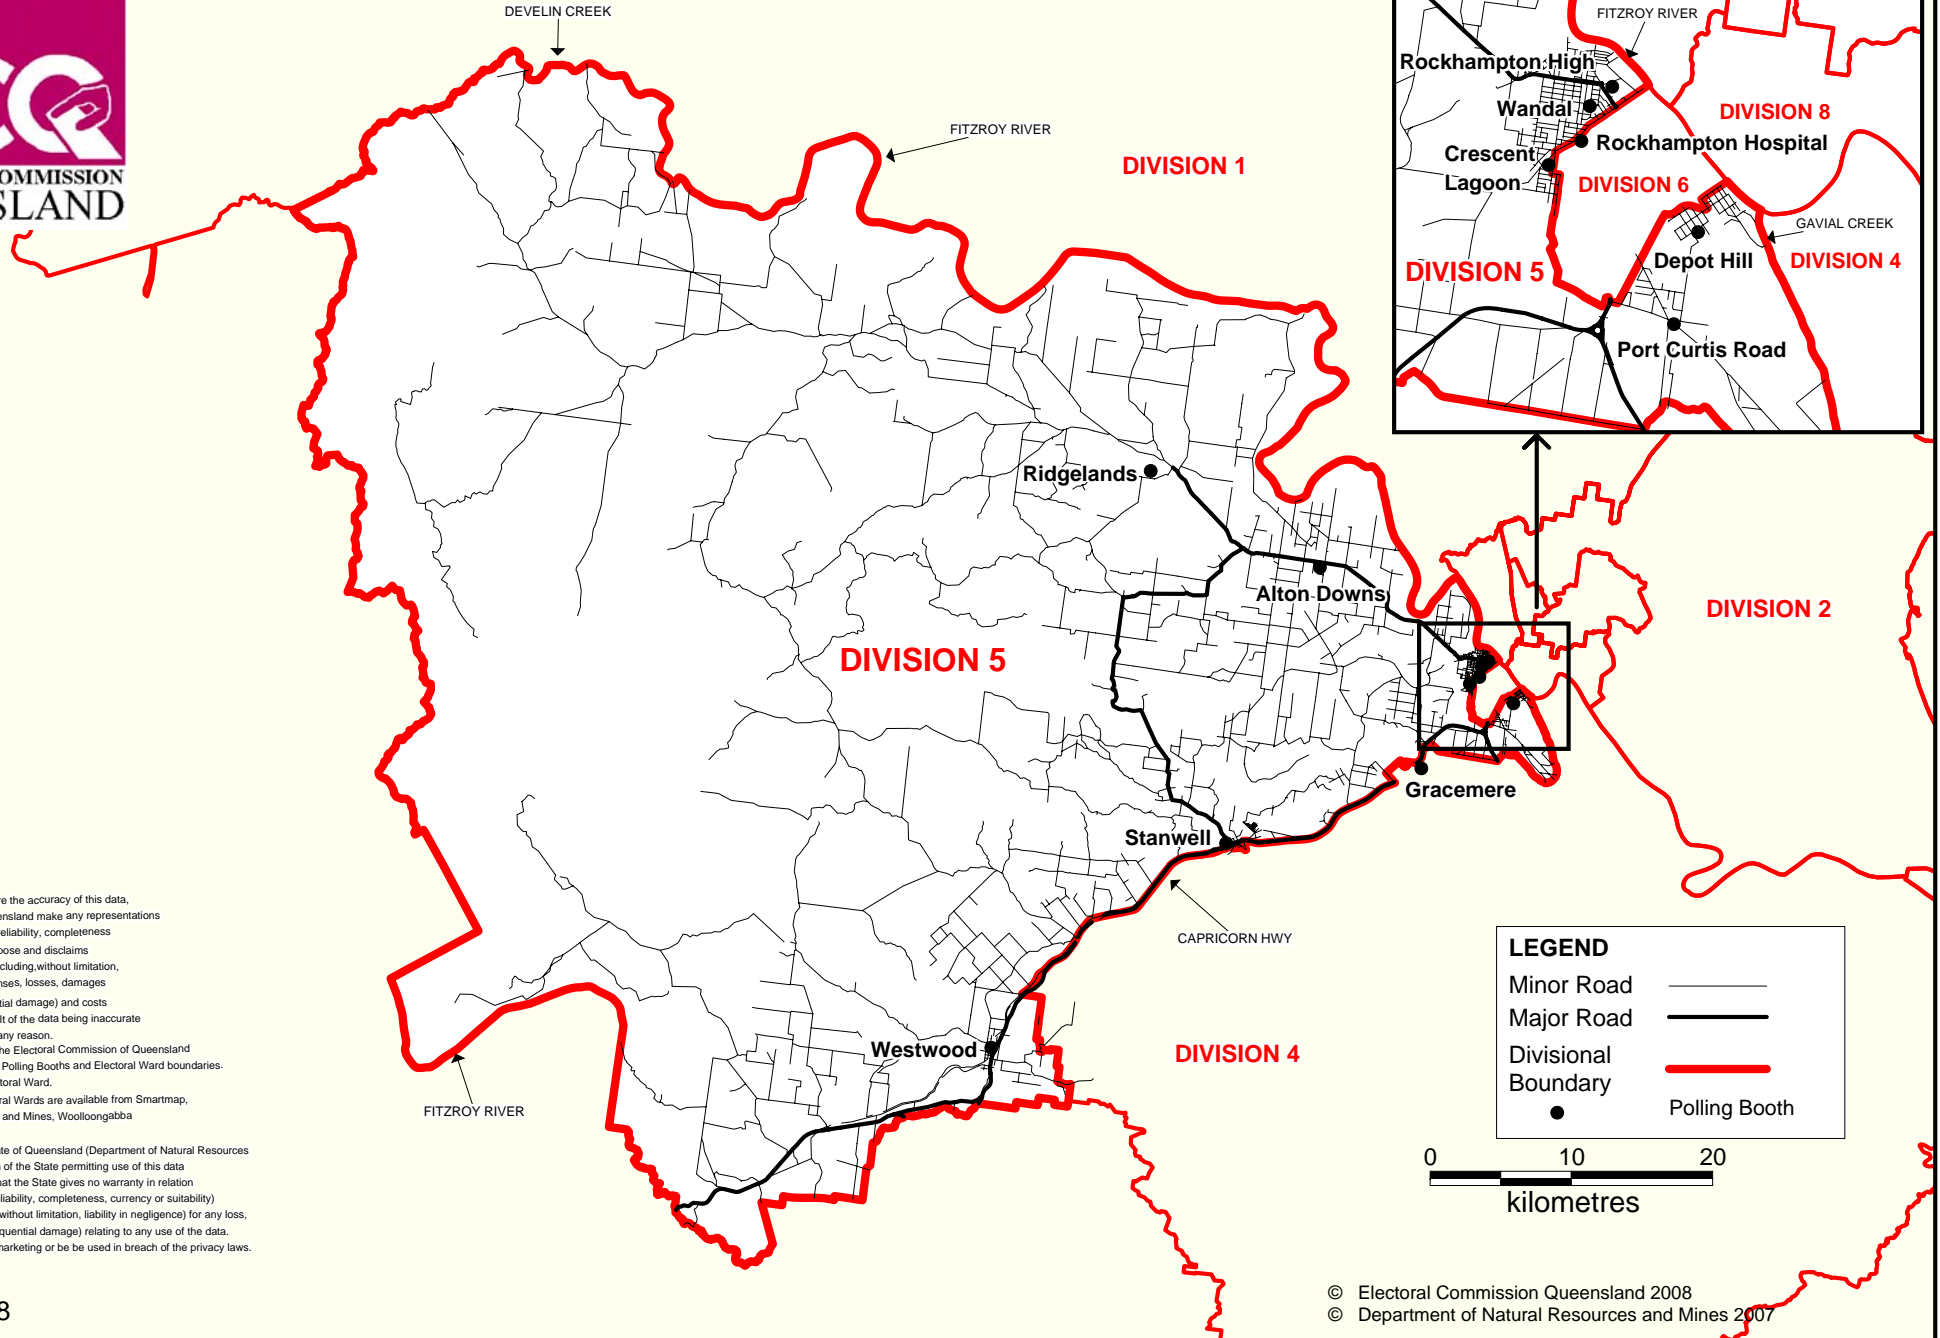

ROCKHAMPTON REGIONAL COUNCIL ELECTION 2008 SHOWING POLLING BOOTH LOCATIONS

Division 5

Electors at close of Roll: 6,581

No. of Booths: 11

LEGEND	
Minor Road	
Major Road	
Divisional Boundary	
Polling Booth