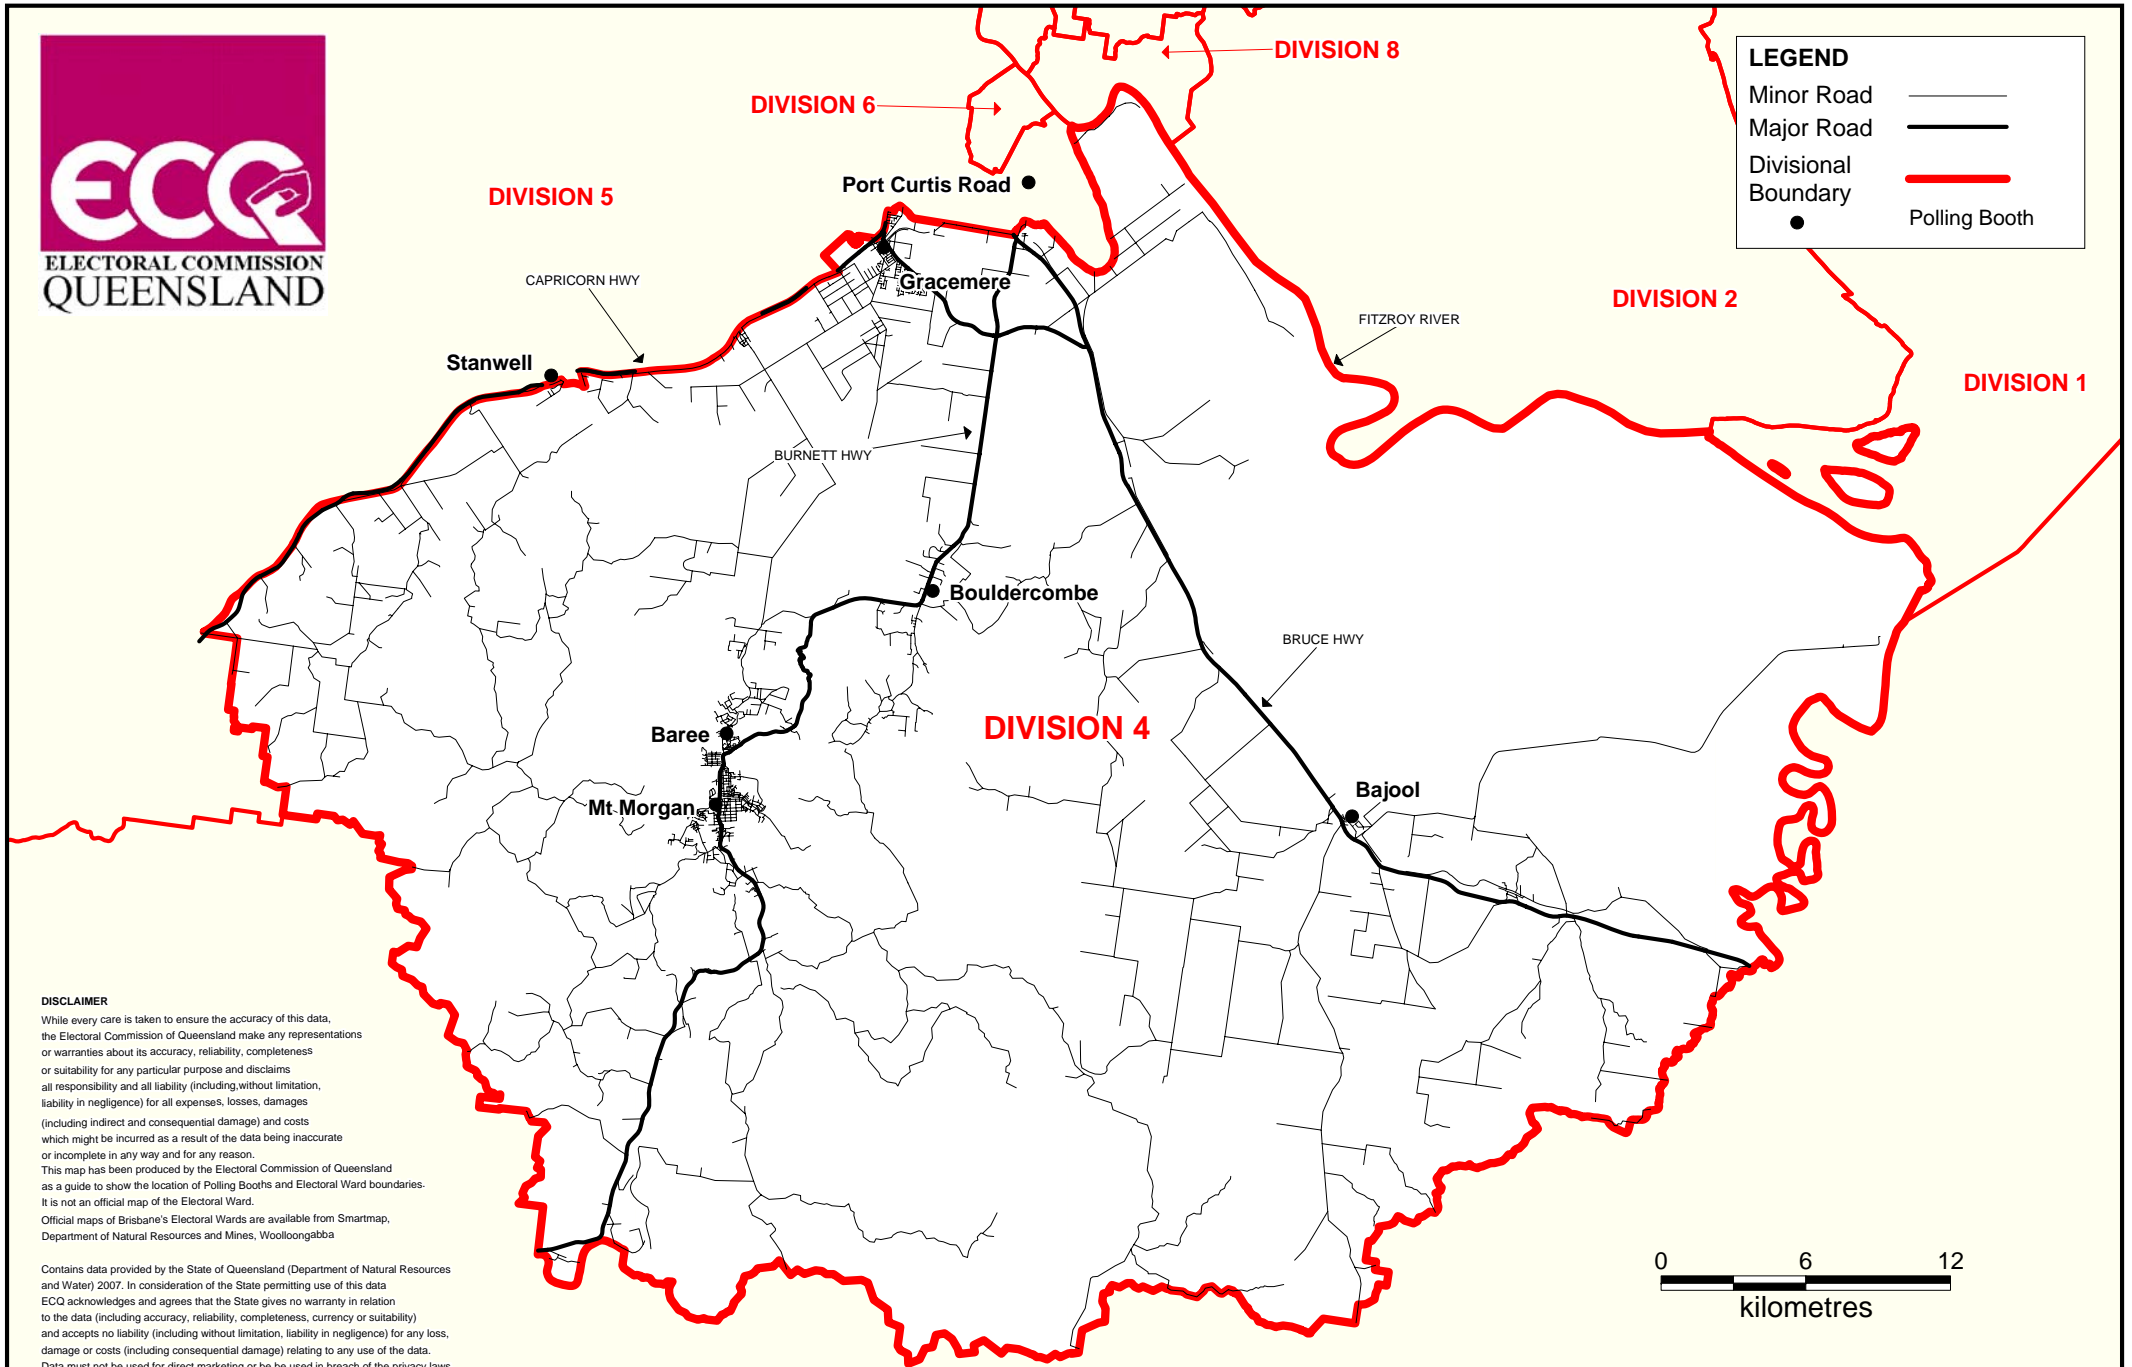

ROCKHAMPTON REGIONAL COUNCIL ELECTION 2008 SHOWING POLLING BOOTH LOCATIONS

Division 4

Electors at close of Roll: 7,499

No. of Booths: 7

LEGEND

Minor Road	—
Major Road	—
Divisional Boundary	—
Polling Booth	●