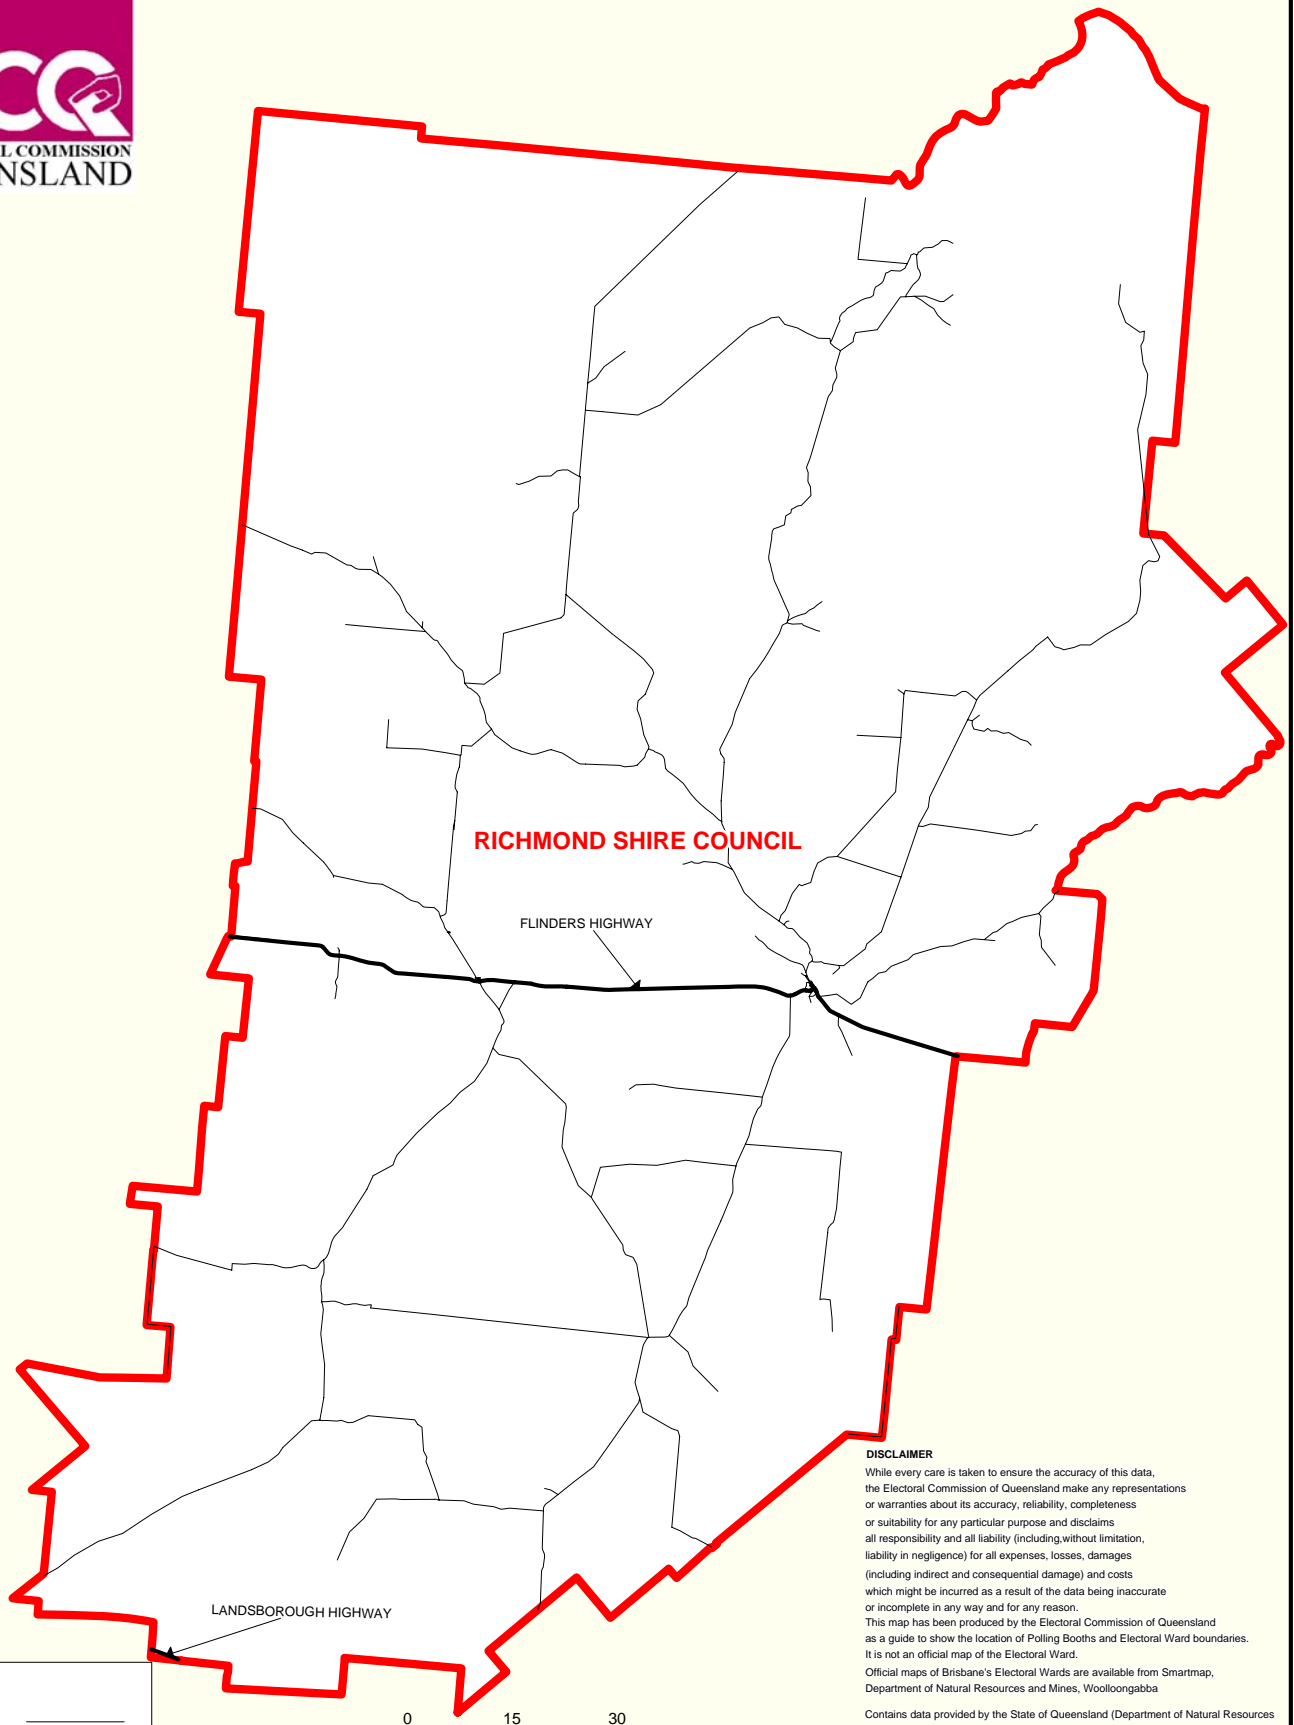

RICHMOND SHIRE COUNCIL ELECTION 2008
Electors at close of Roll: 574   Postal Ballot

LEGEND	
Minor Road	
Major Road	
Divisional Boundary