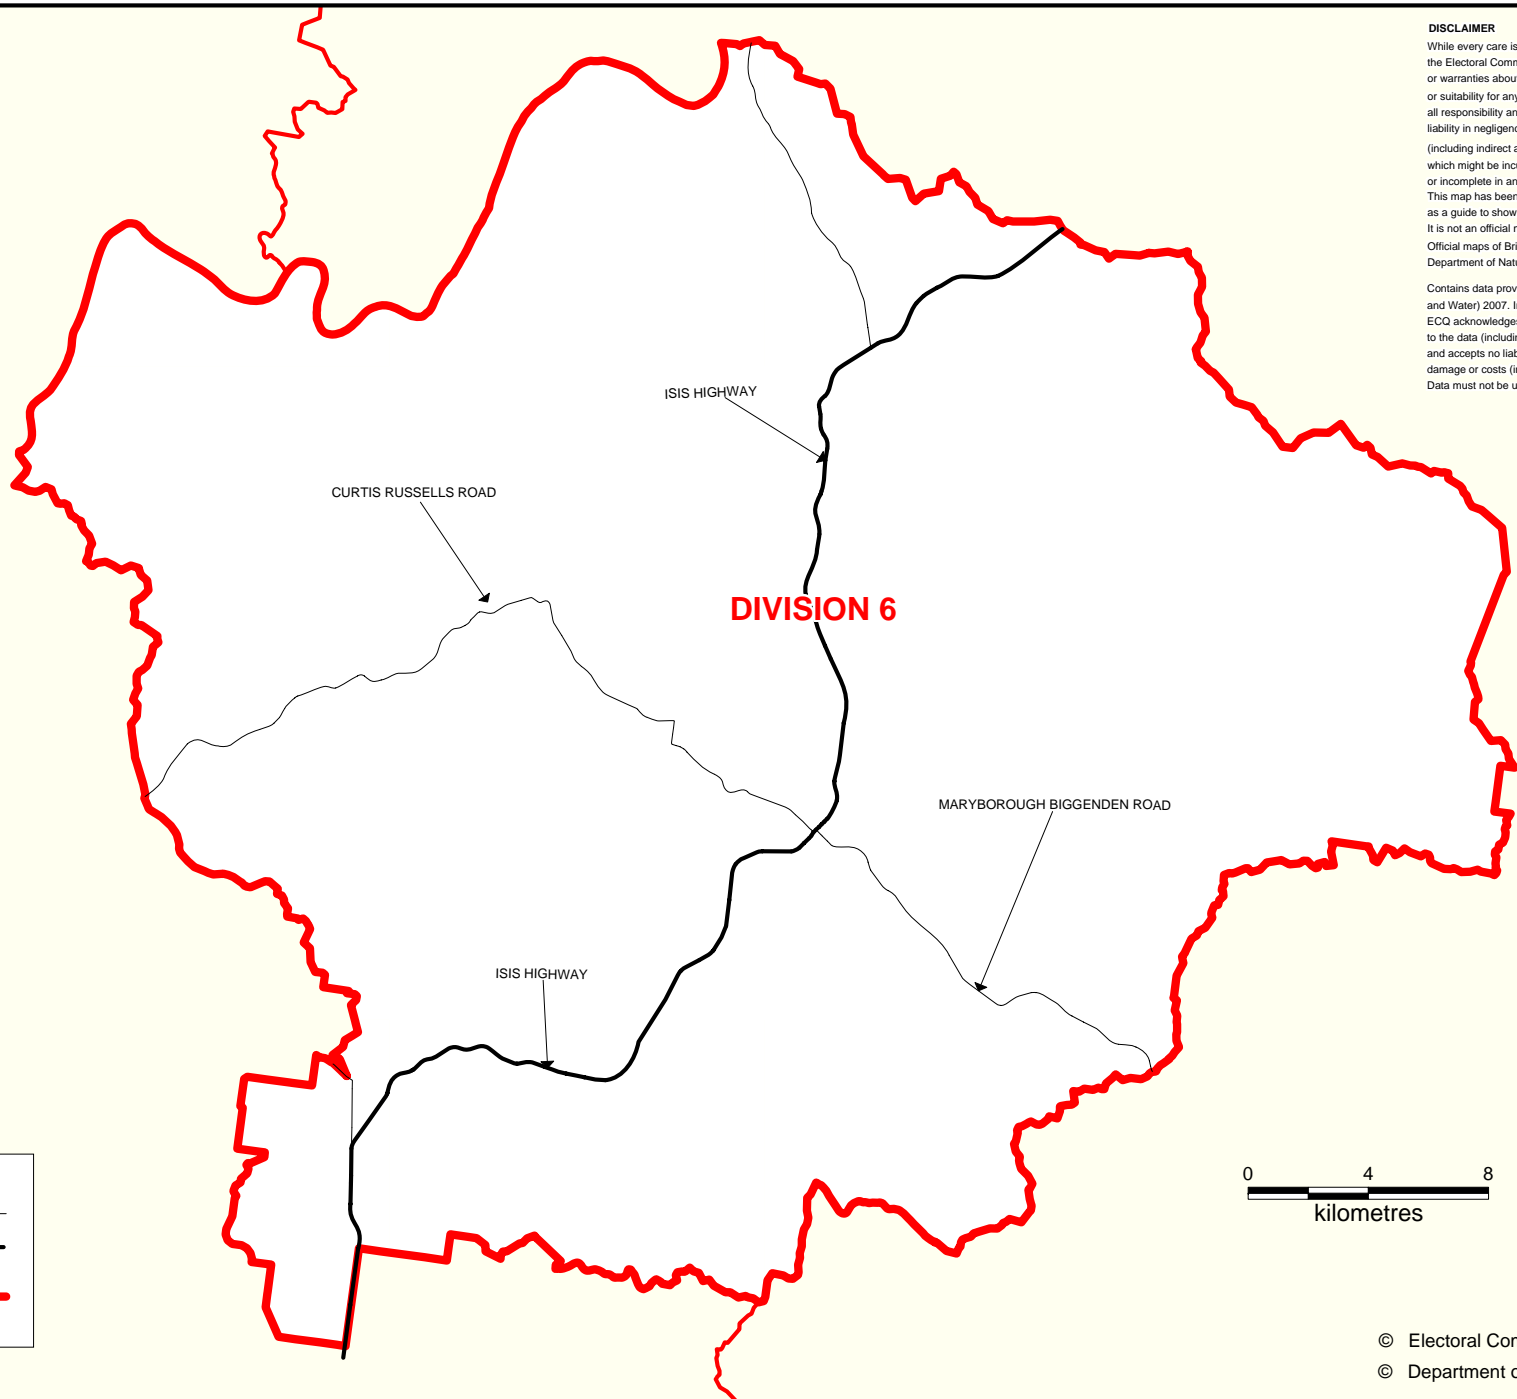

NORTH BURNETT REGIONAL COUNCIL ELECTION 2008

Division 6

Electors at close of Roll: 1,136

Postal Ballot

LEGEND	
Minor Road	—
Major Road	—
Divisional Boundary	—

February 2008

© Electoral Commission Queensland 2008
© Department of Natural Resources and Mines 2007