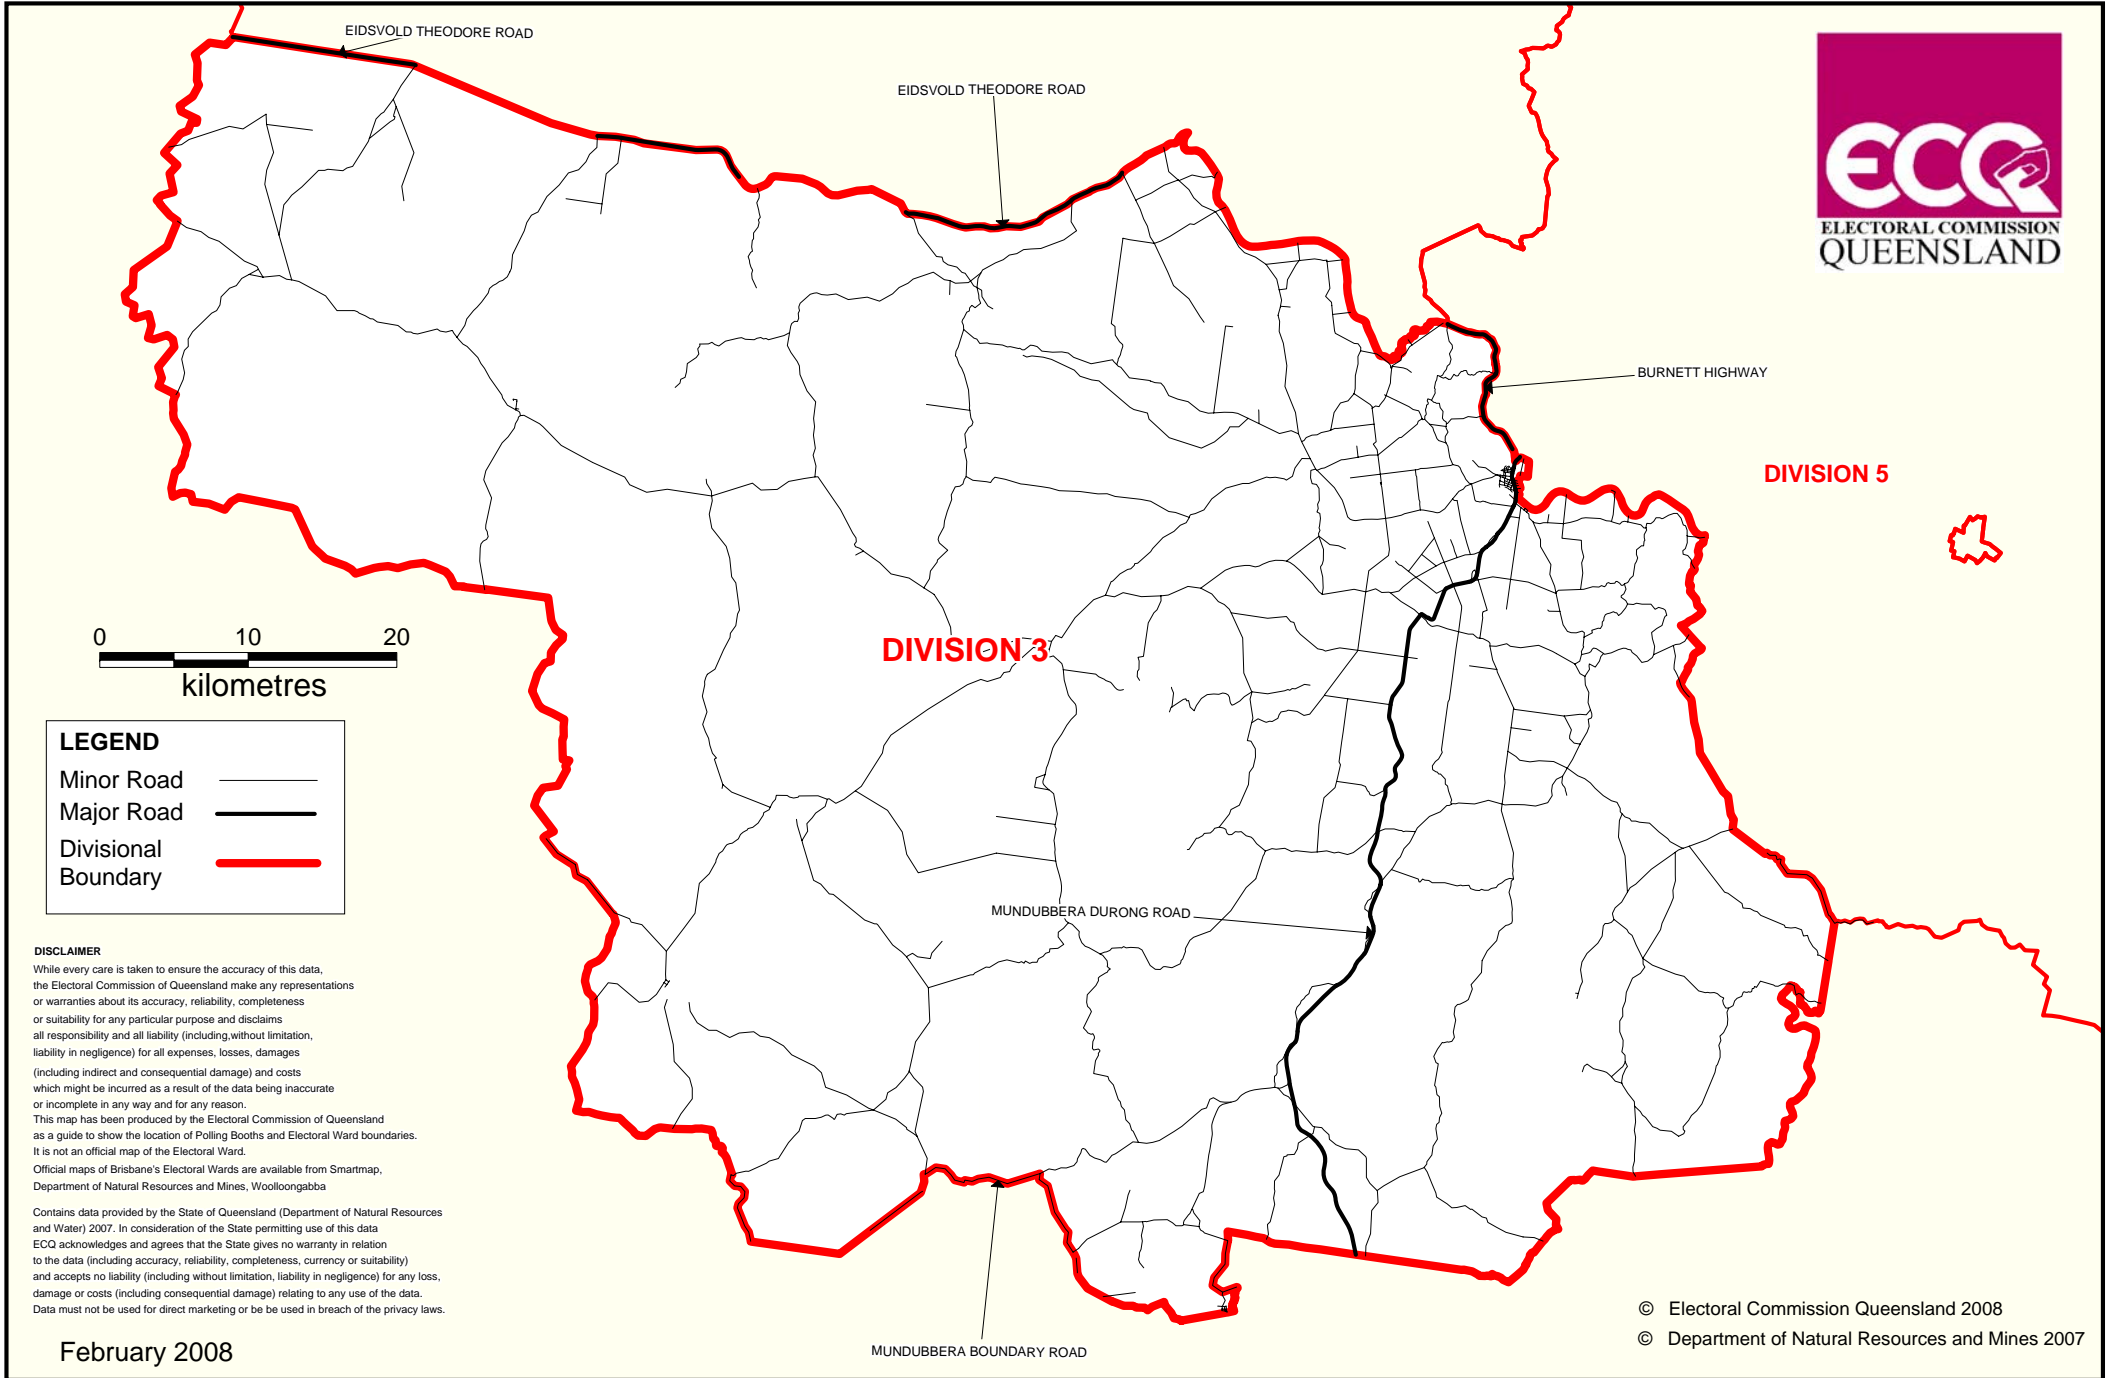

# NORTH BURNETT REGIONAL COUNCIL ELECTION 2008

Division 3

Electors at close of Roll: 1,293

Postal Ballot

February 2008