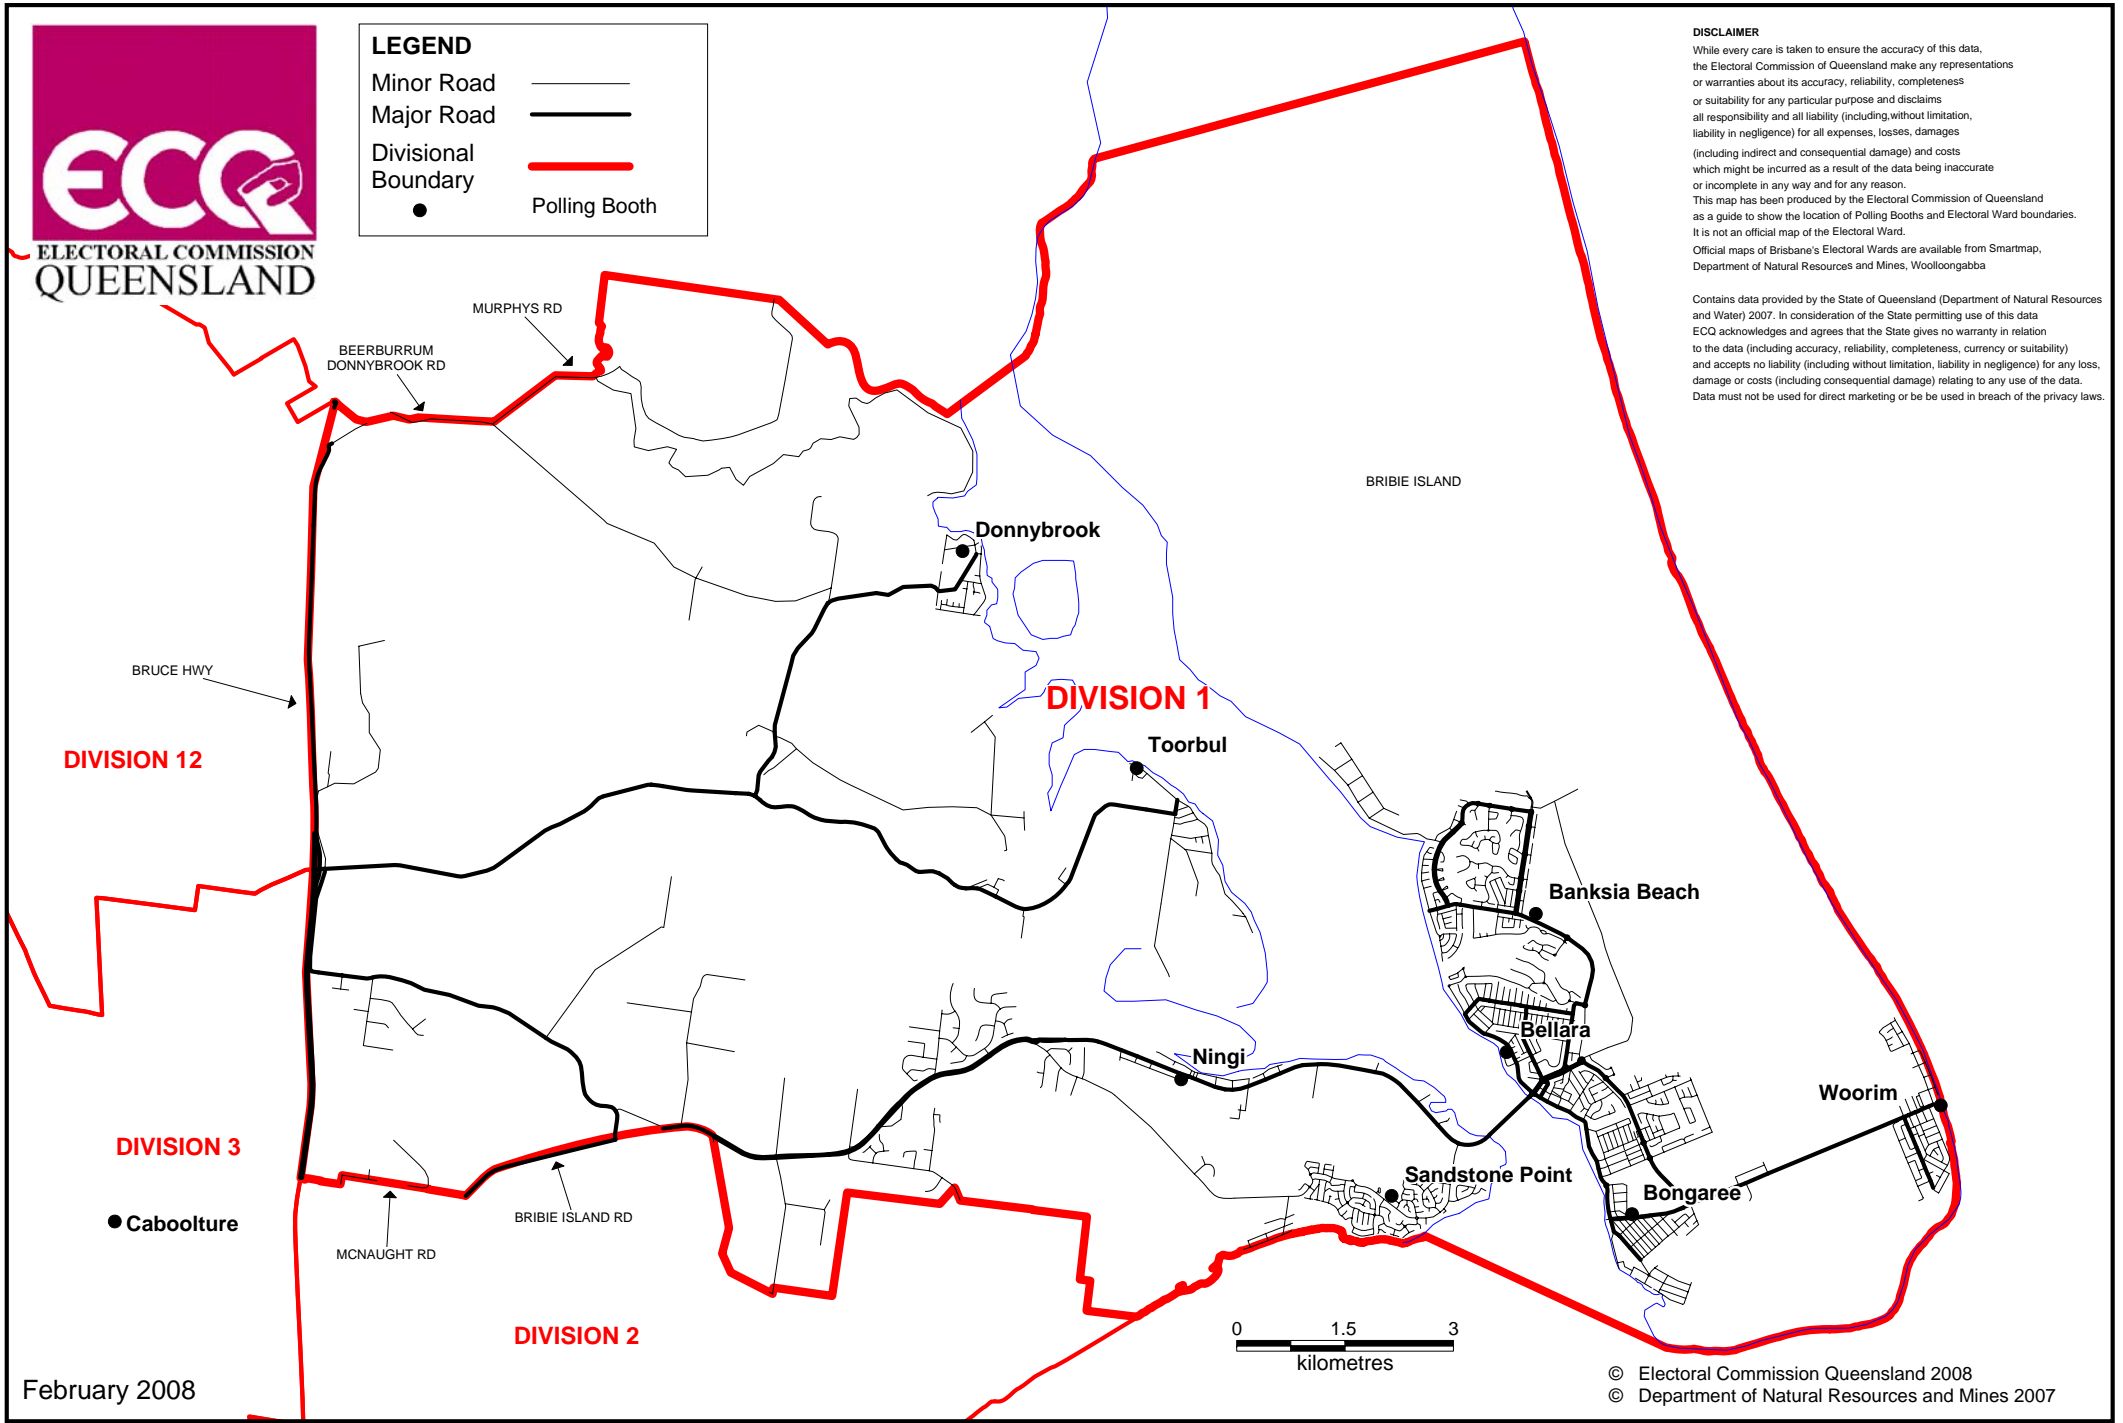

DISCLAIMER

DIVISION 12

DIVISION 3

● Caboolture

DIVISION 2

February 2008

© Electoral Commission Queensland 2008
© Department of Natural Resources and Mines 2007