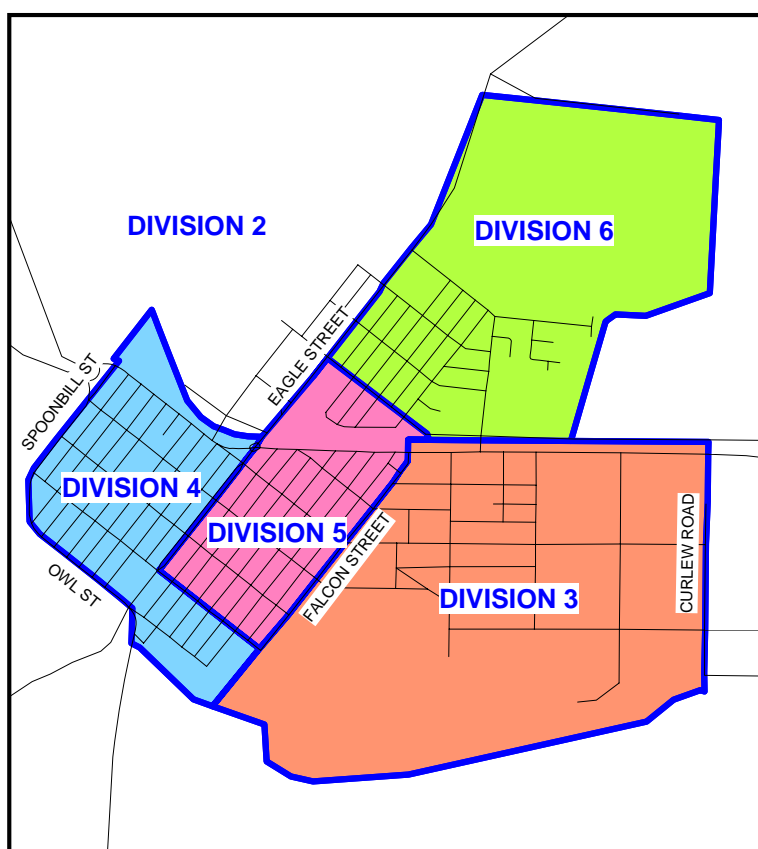

Longreach Regional Council - Overview Map

BARCALDINE REGIONAL COUNCIL

See Inset

WINTON SHIRE COUNCIL

DIVISION 2

Longreach

● Ilfracombe

BARCOO SHIRE COUNCIL

DIVISION 1

● Isisford

BLACKALL-TAMBO REGIONAL COUNCIL

Town of Longreach