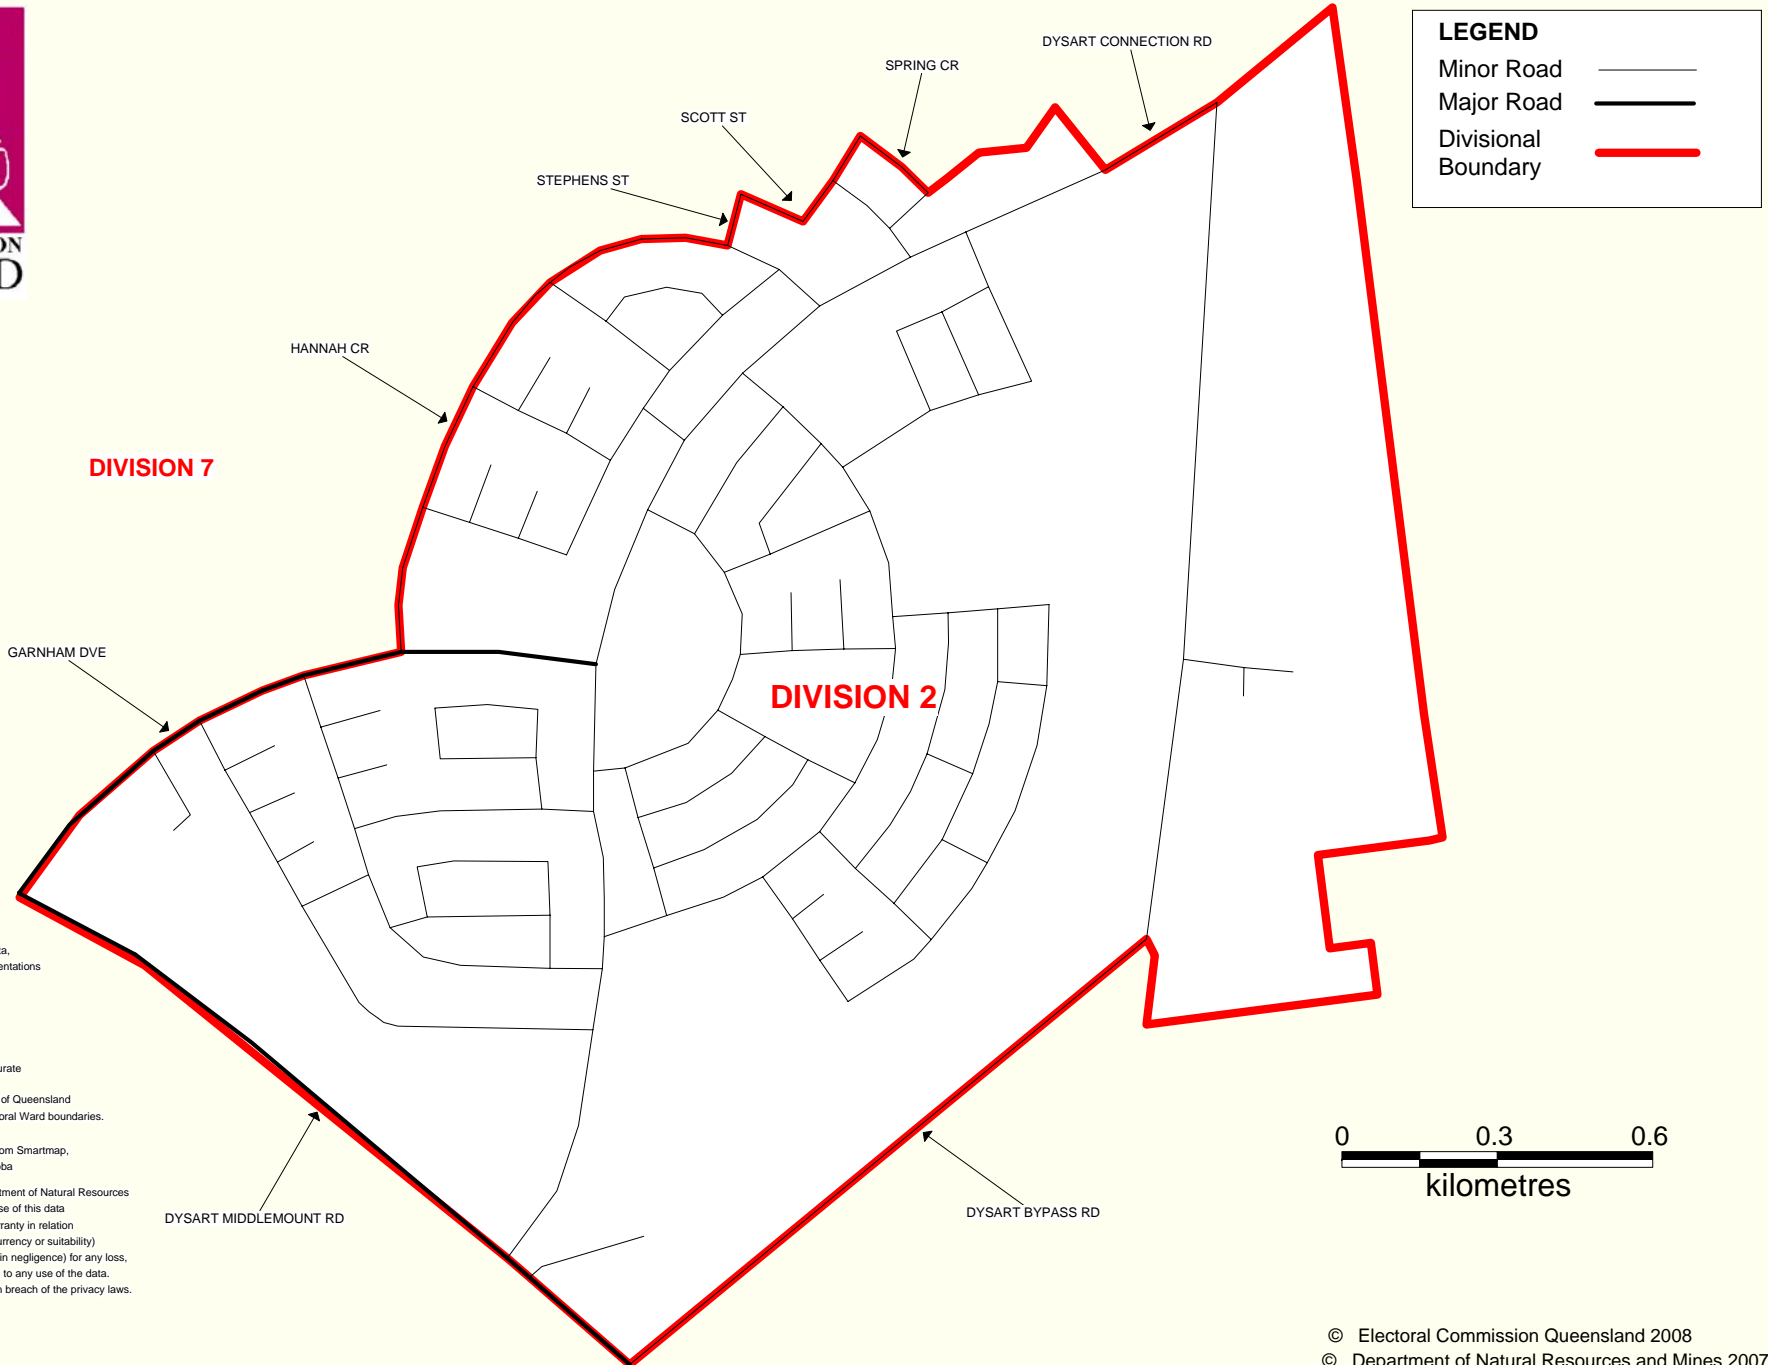

ISAAC REGIONAL COUNCIL ELECTION 2008

Division 2

Electors at close of Roll: 1,500

Postal Ballot