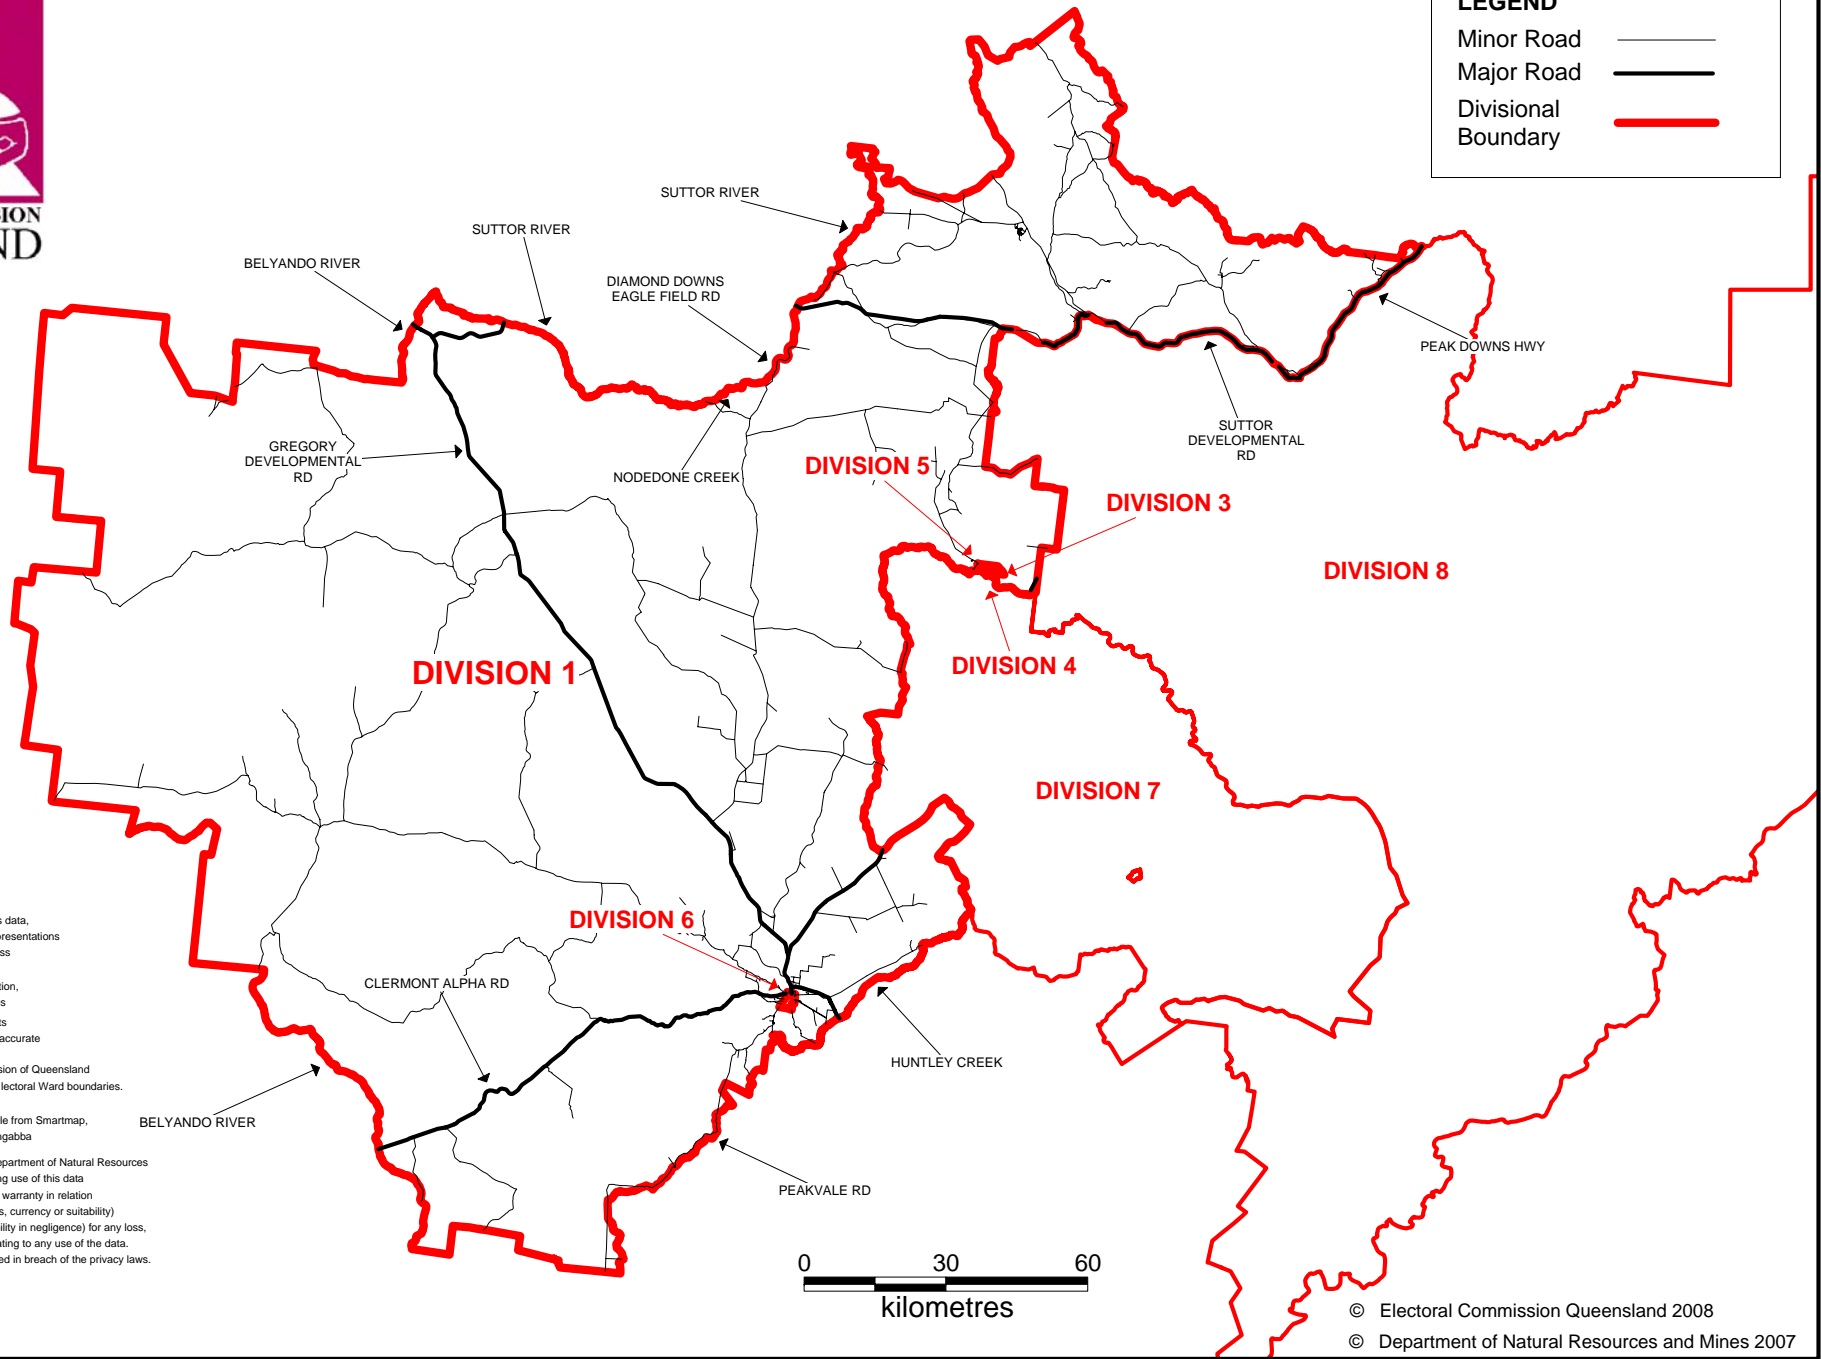

LEGEND	
Minor Road	
Major Road	
Divisional Boundary