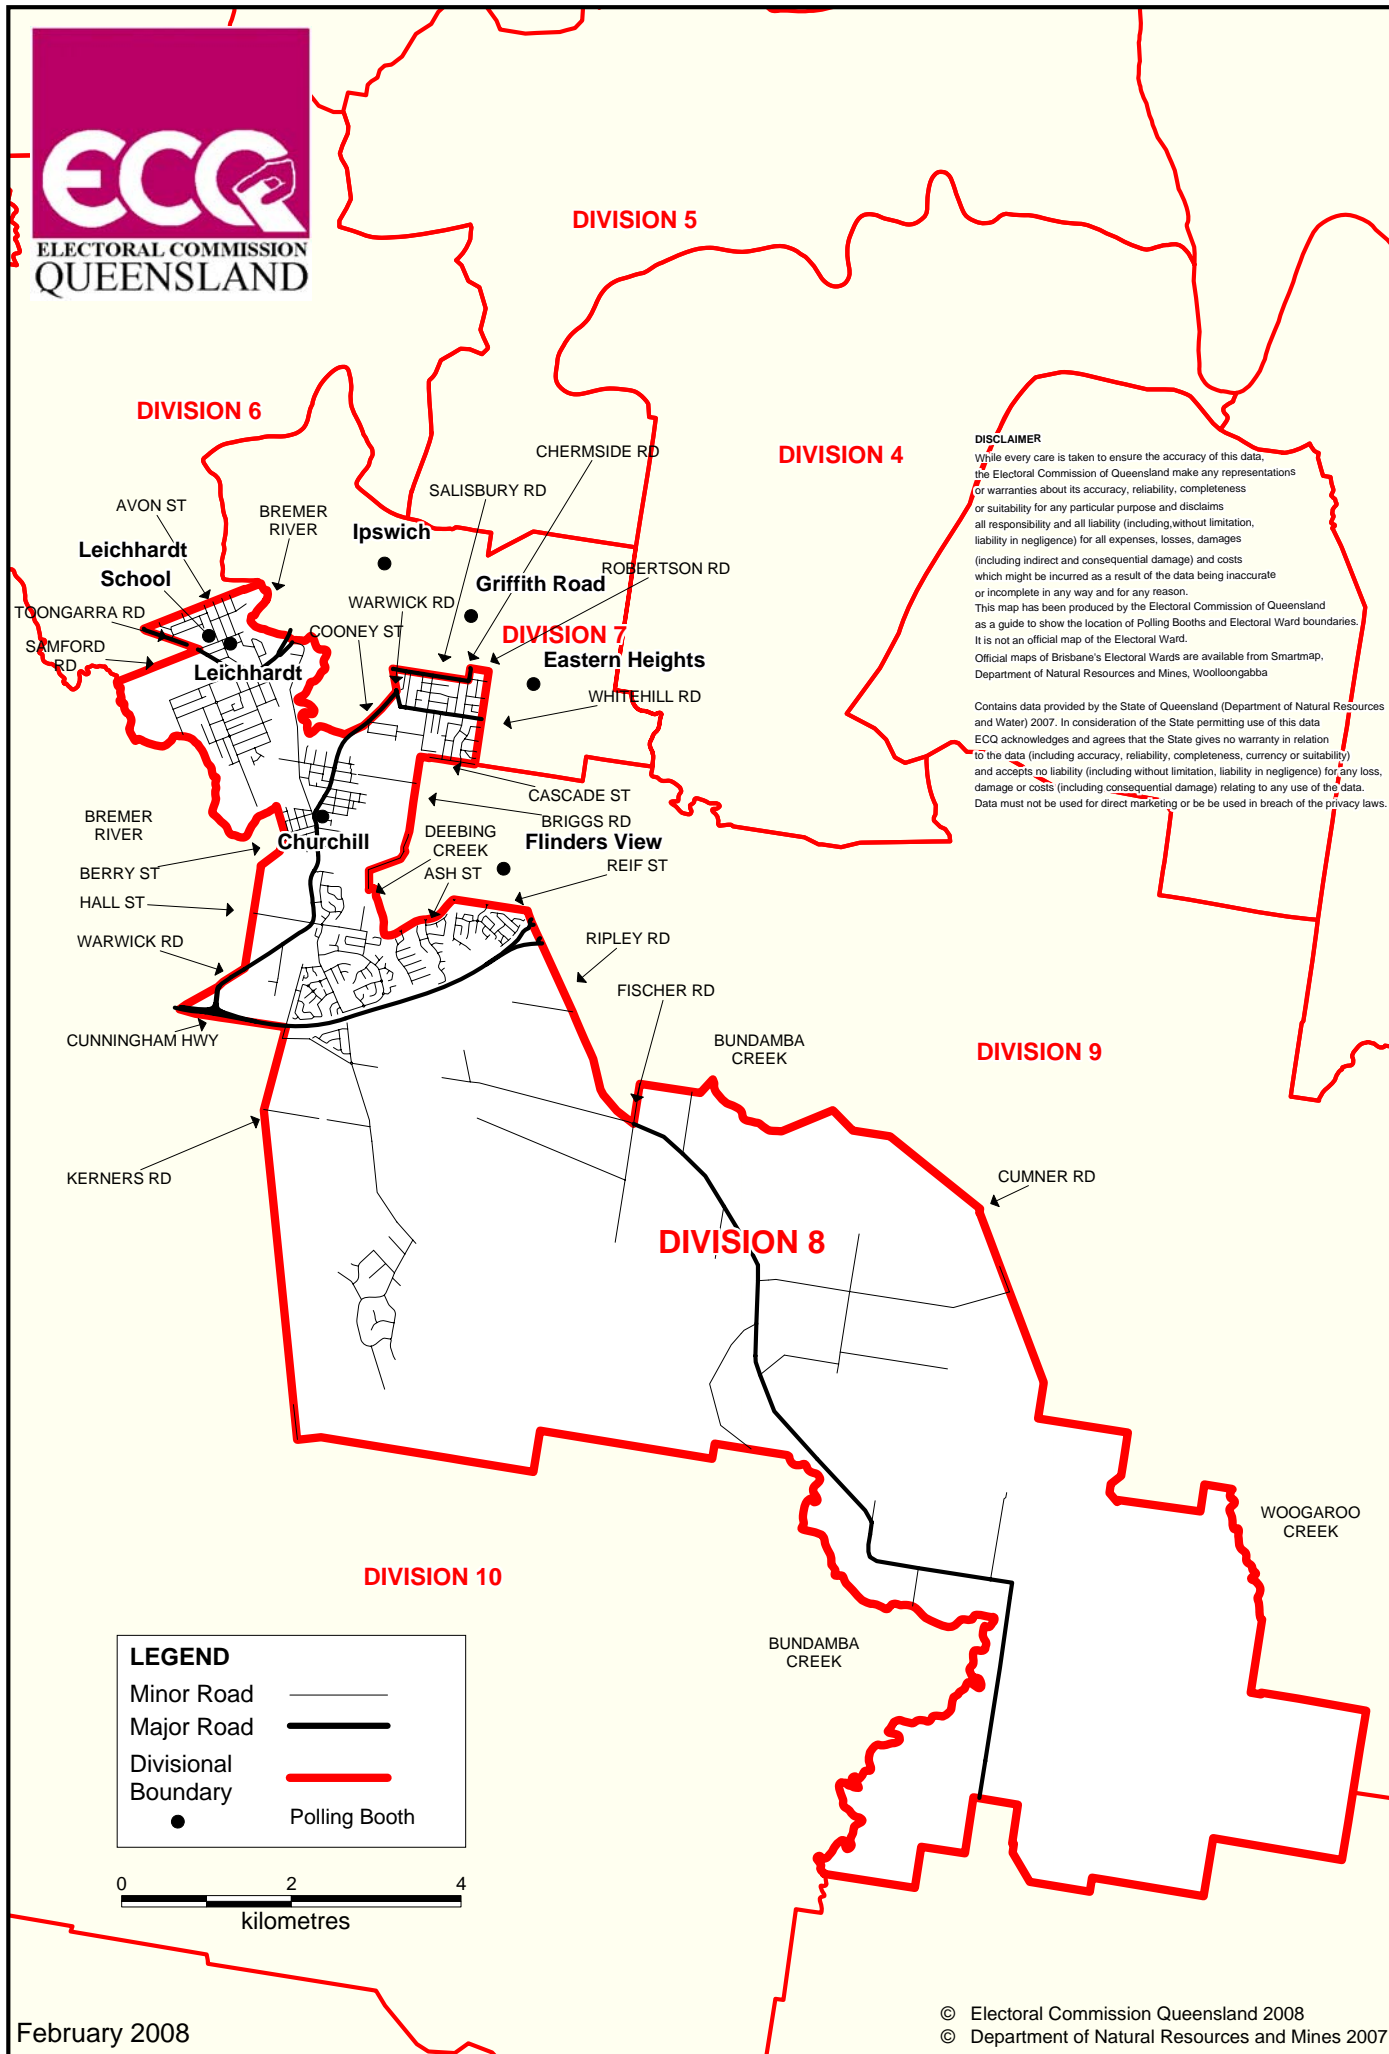

IPSWICH CITY COUNCIL ELECTION 2008 SHOWING POLLING BOOTH LOCATIONS
Division 8 Electors at close of Roll: 8,166 No. of Booths: 7

LEGEND	
Minor Road	—
Major Road	—
Divisional Boundary	—
Polling Booth	●