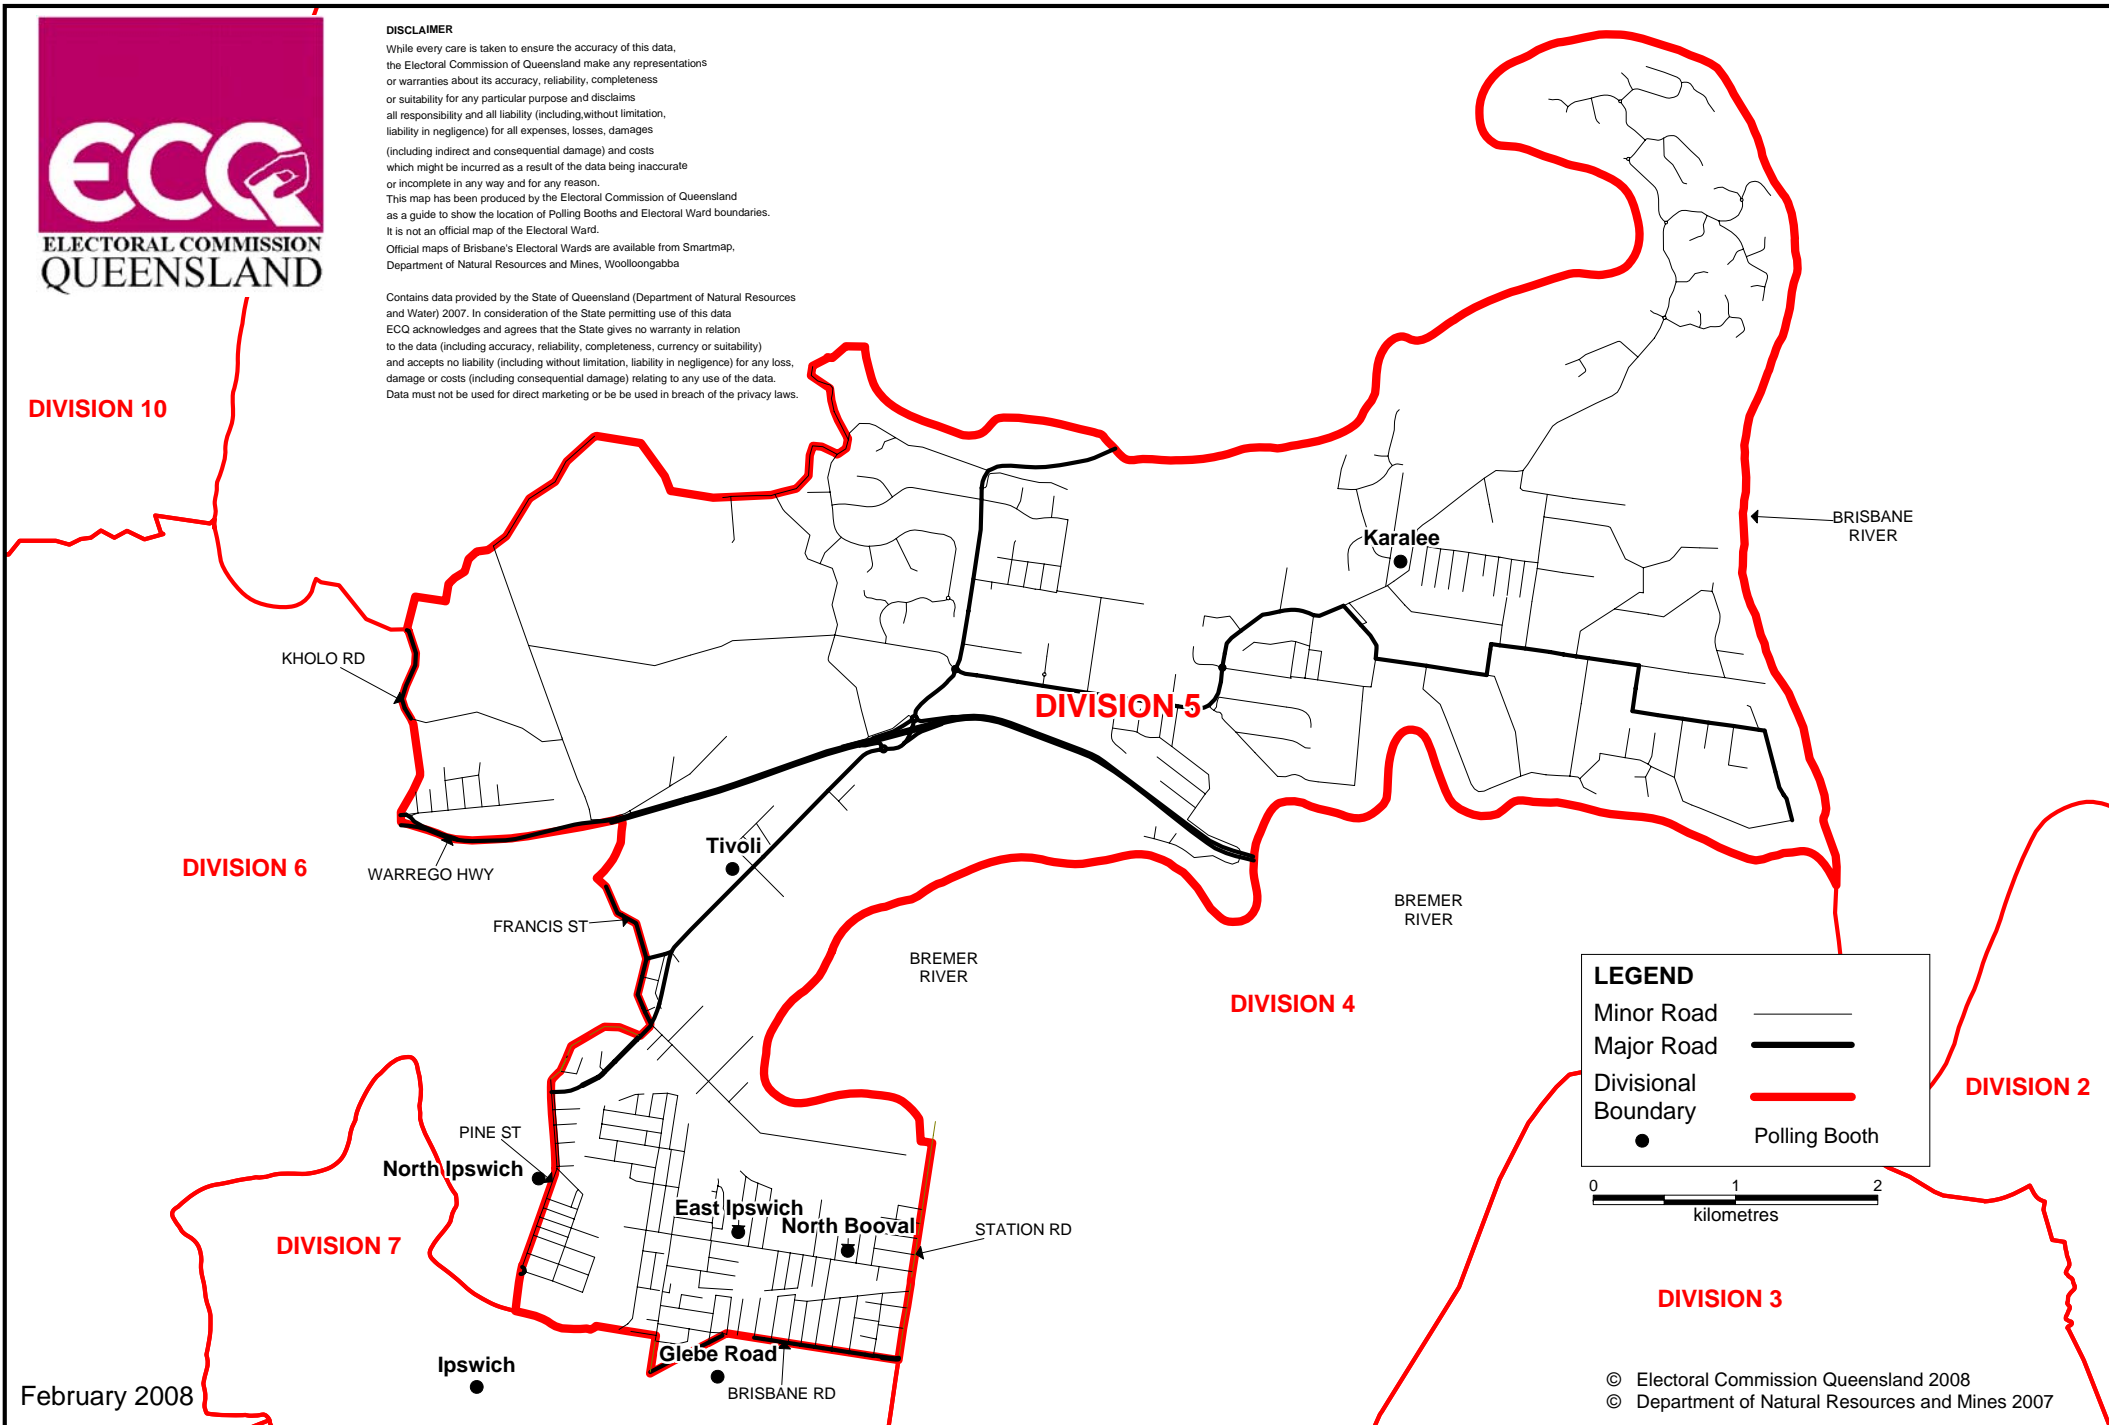

DISCLAIMER

LEGEND

- Minor Road
- Major Road
- Divisional Boundary
- Polling Booth