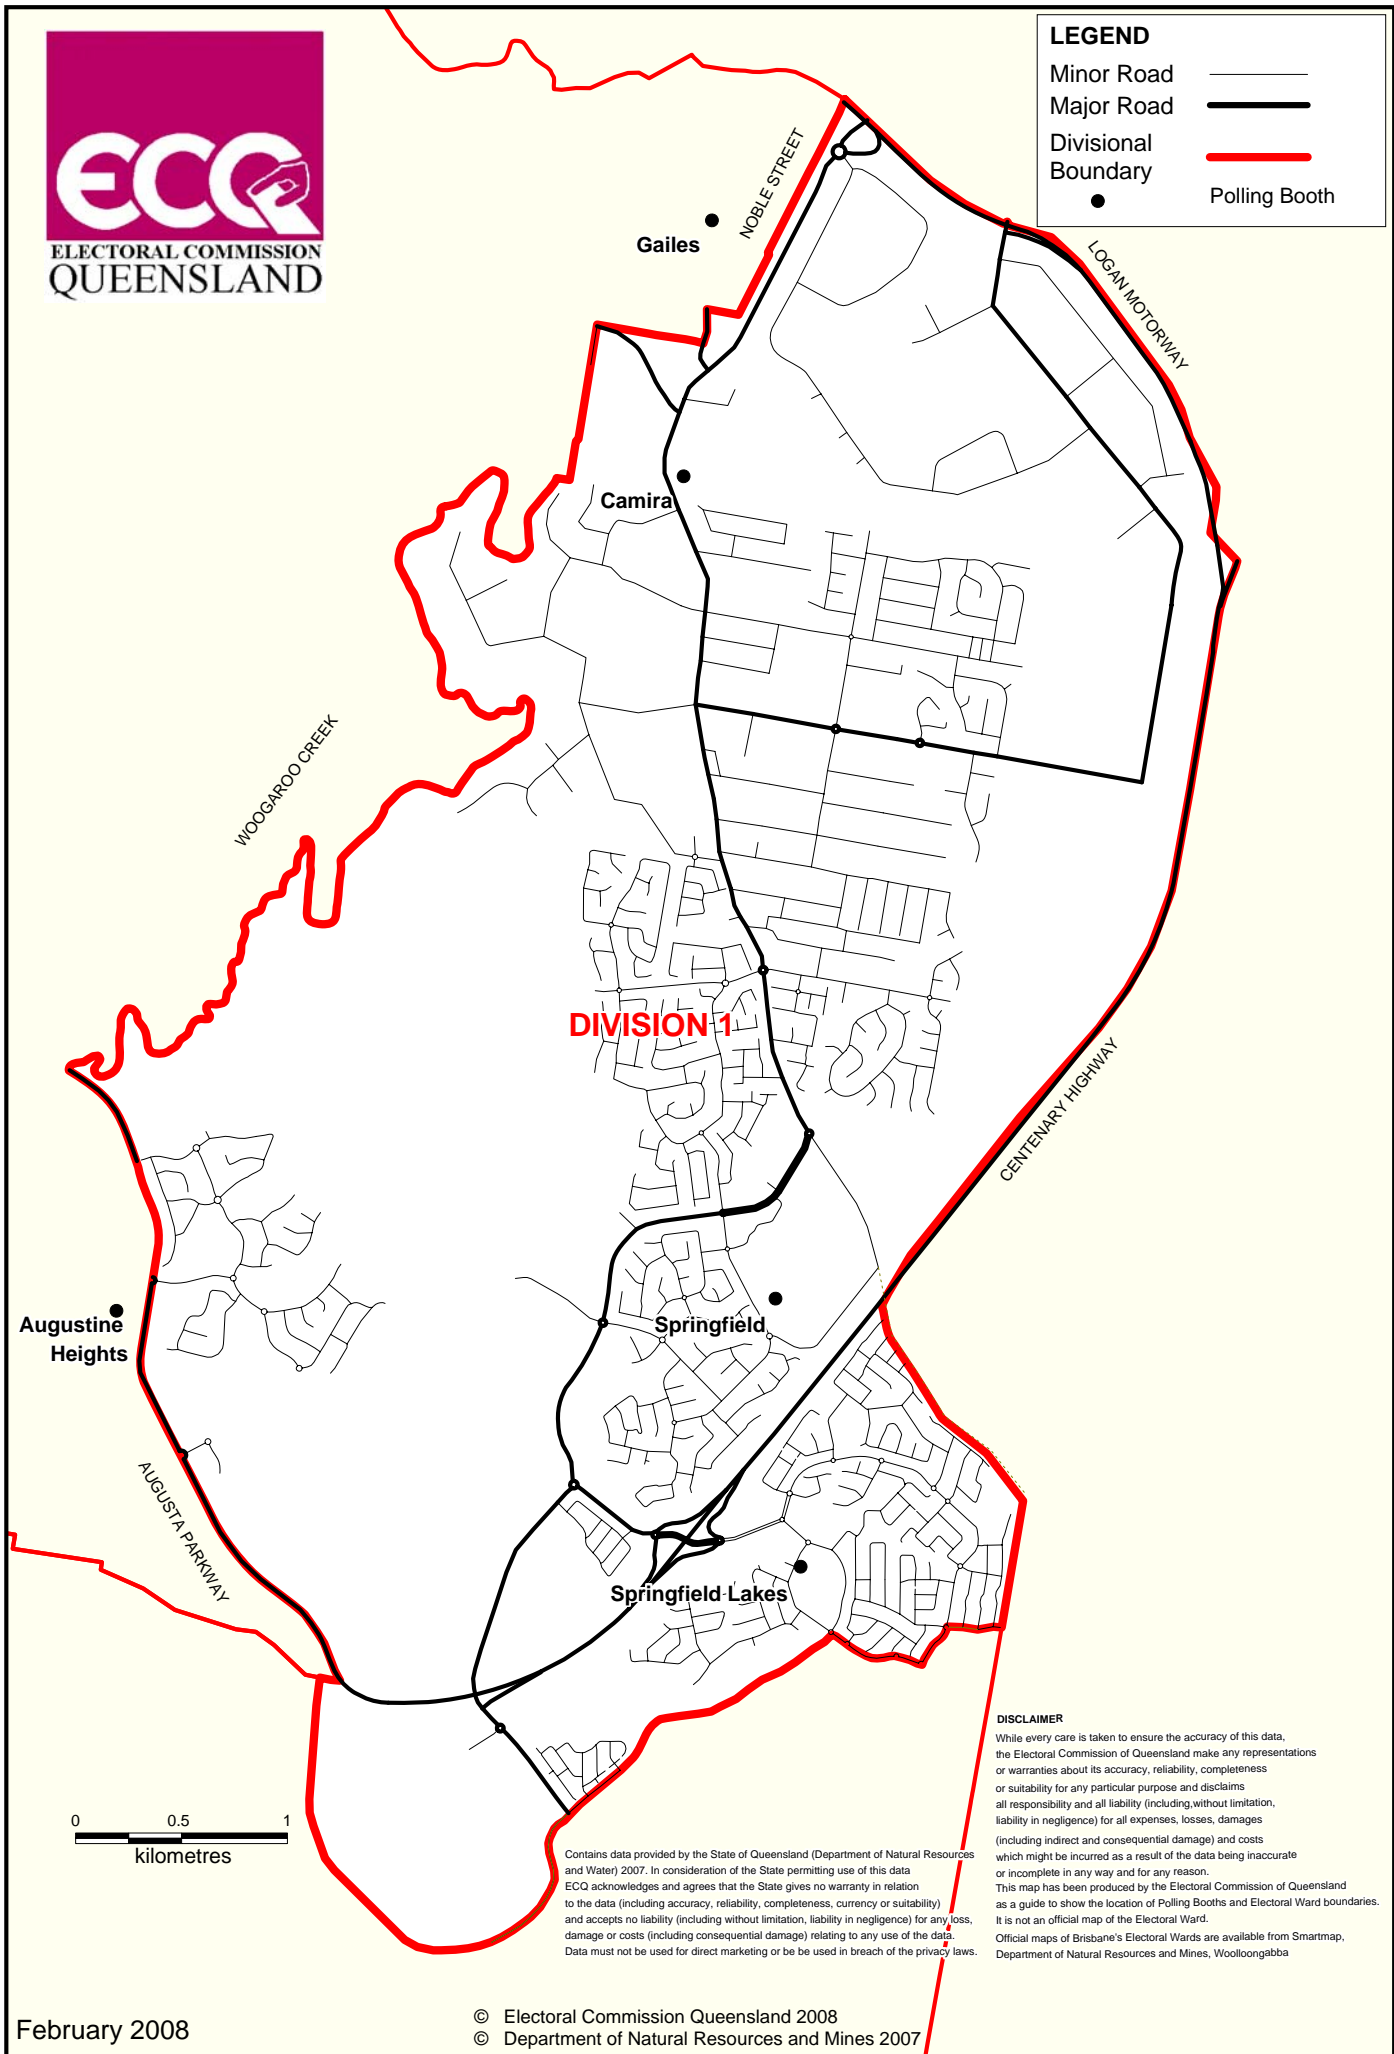

LEGEND	
Minor Road	
Major Road	
Divisional Boundary	
Polling Booth